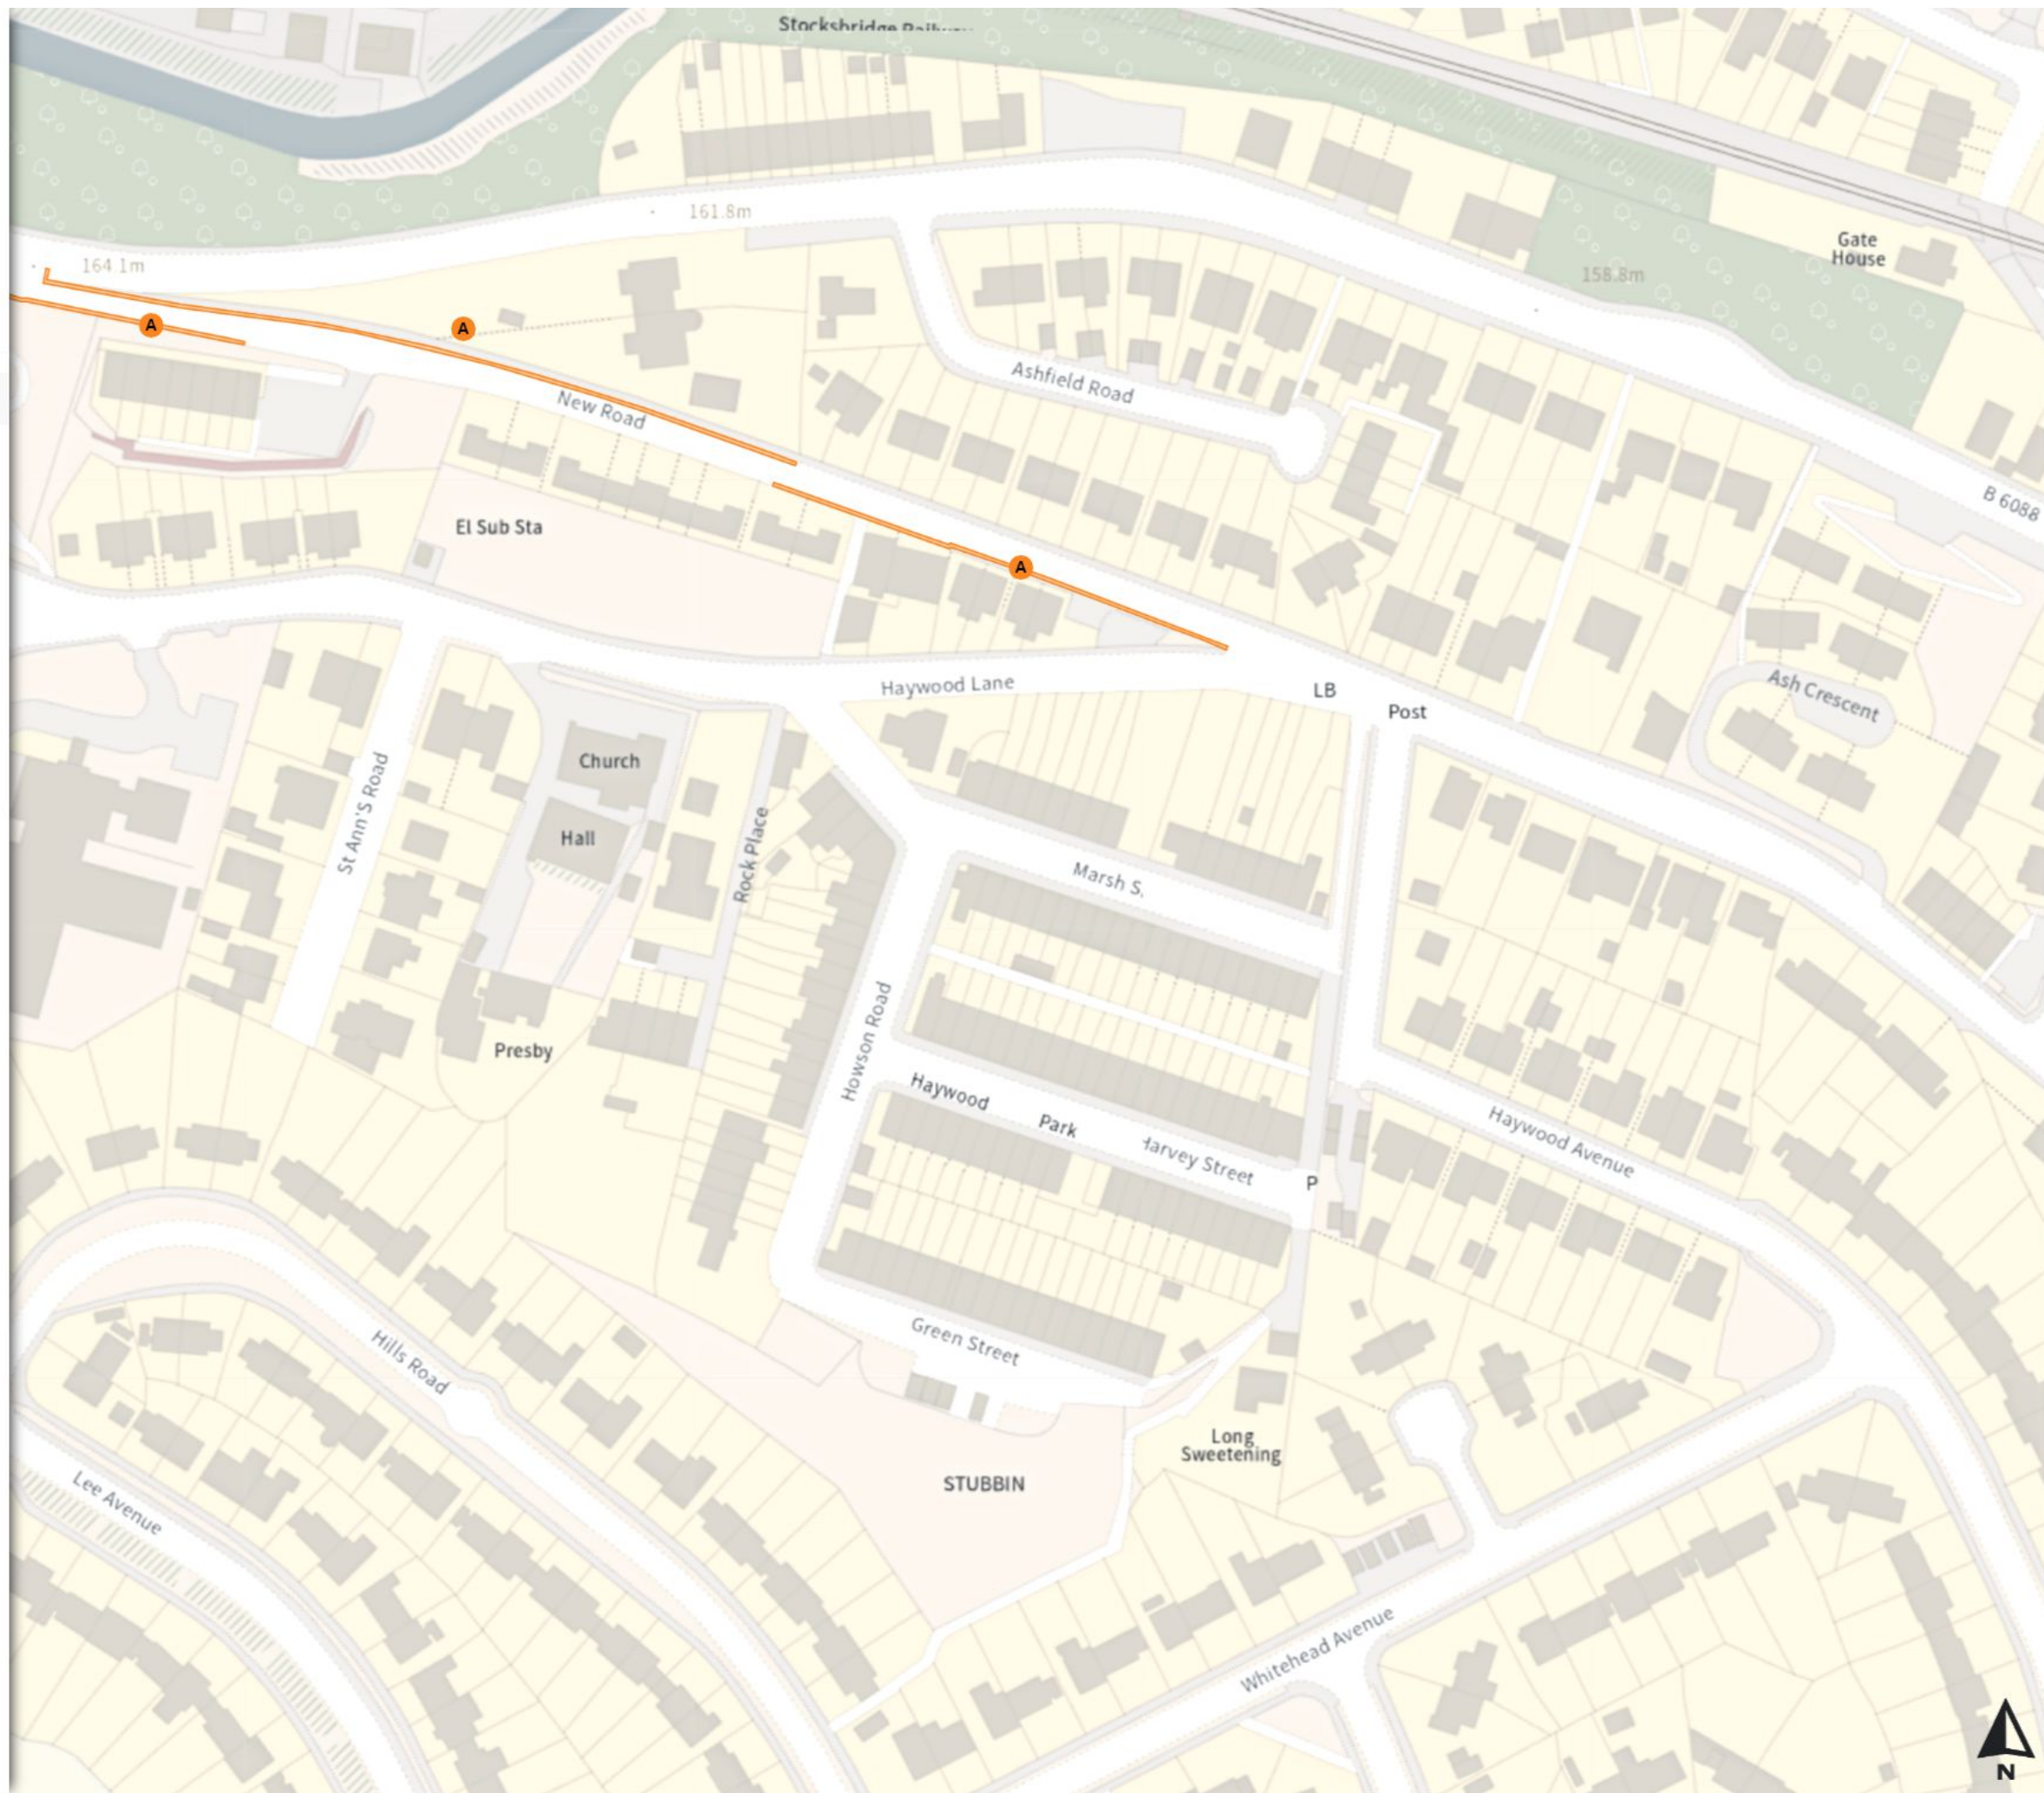

THE SHEFFIELD CITY COUNCIL (STOPPING RESTRICTIONS, WAITING RESTRICTIONS, LOADING RESTRICTIONS & PARKING PLACES) (MAP SCHEDULE) ORDER 2024

Map 8 of 797 Made 03/04/24

Added

- No waiting at any time
- At all times

Scale: 1:1250

North-West: 427604.982, 398394.143
South-East: 428022.034, 398034.305

© Crown copyright and database rights 2024 Ordnance Survey.
You are not permitted to copy, sub-license, distribute or sell any of this data to third parties in any form. Licence number 100018816