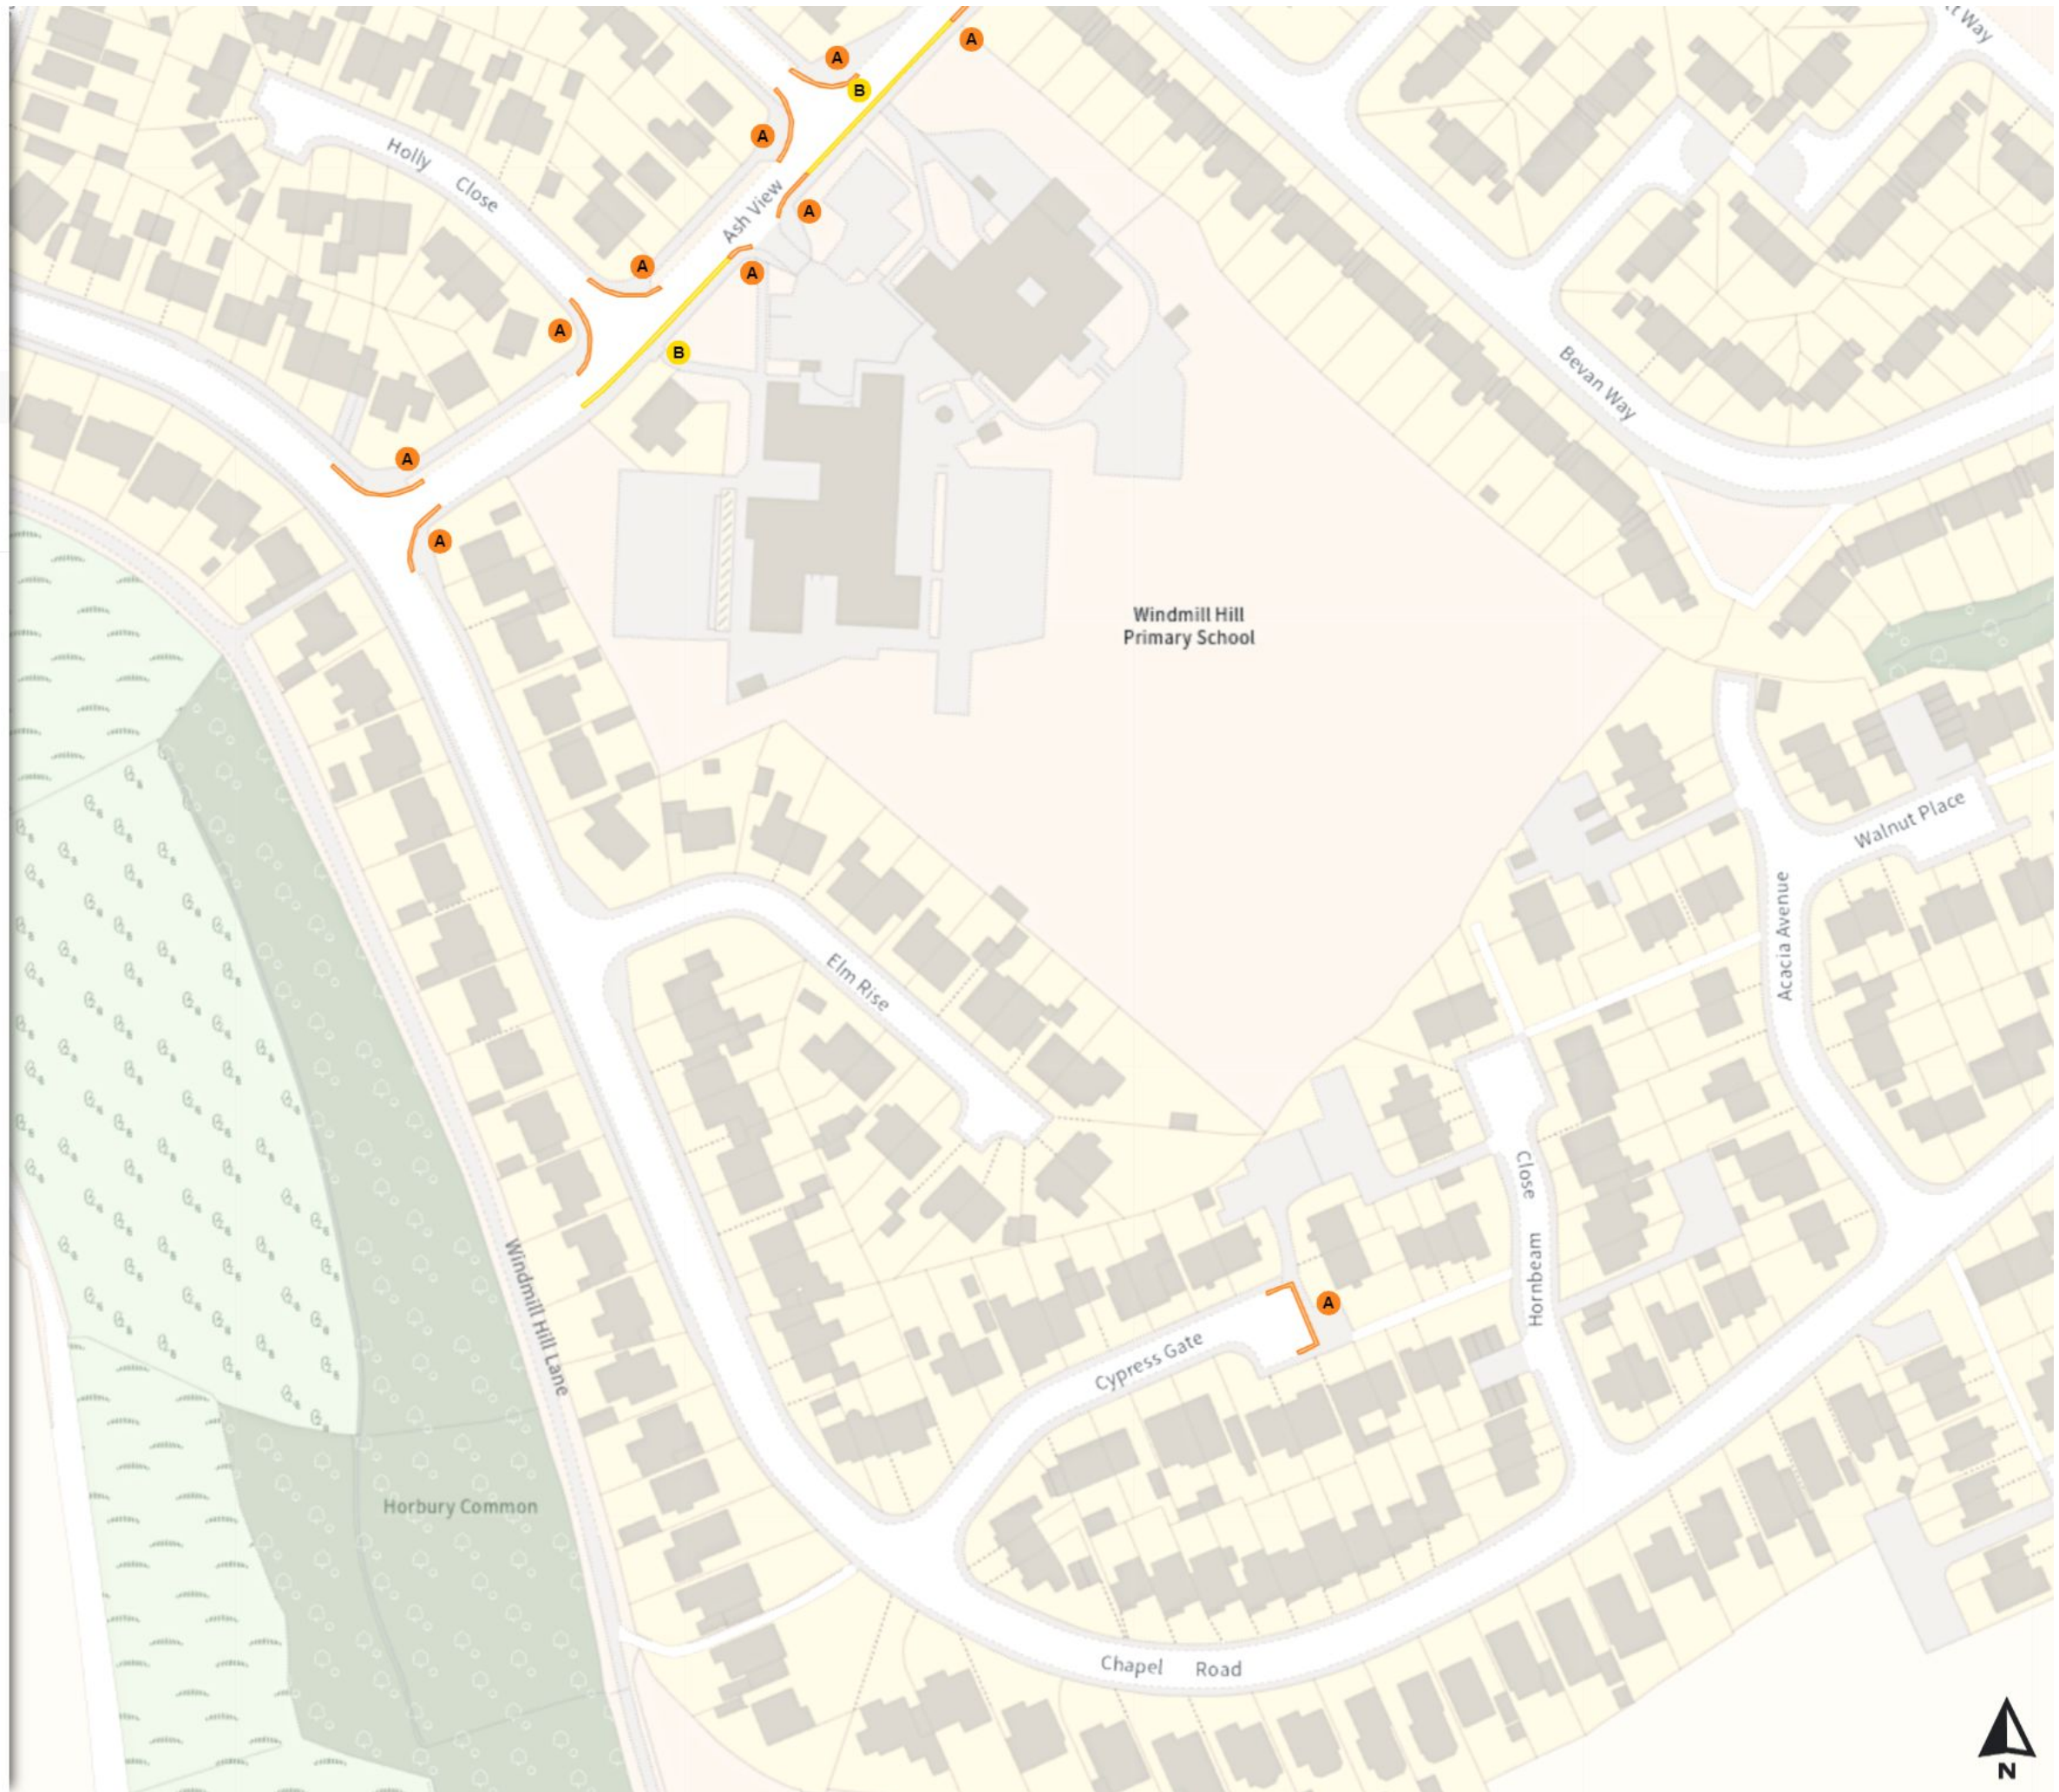

Prohibition of stopping on school entrance markings

At all times

0 20 40 60m

Scale: 1:1250

North-West: 434460.348, 395920.673
South-East: 434878.143, 395561.245

© Crown copyright and database rights 2024 Ordnance Survey.
You are not permitted to copy, sub-license, distribute or sell any of this data to third parties in any form. Licence number 100018816