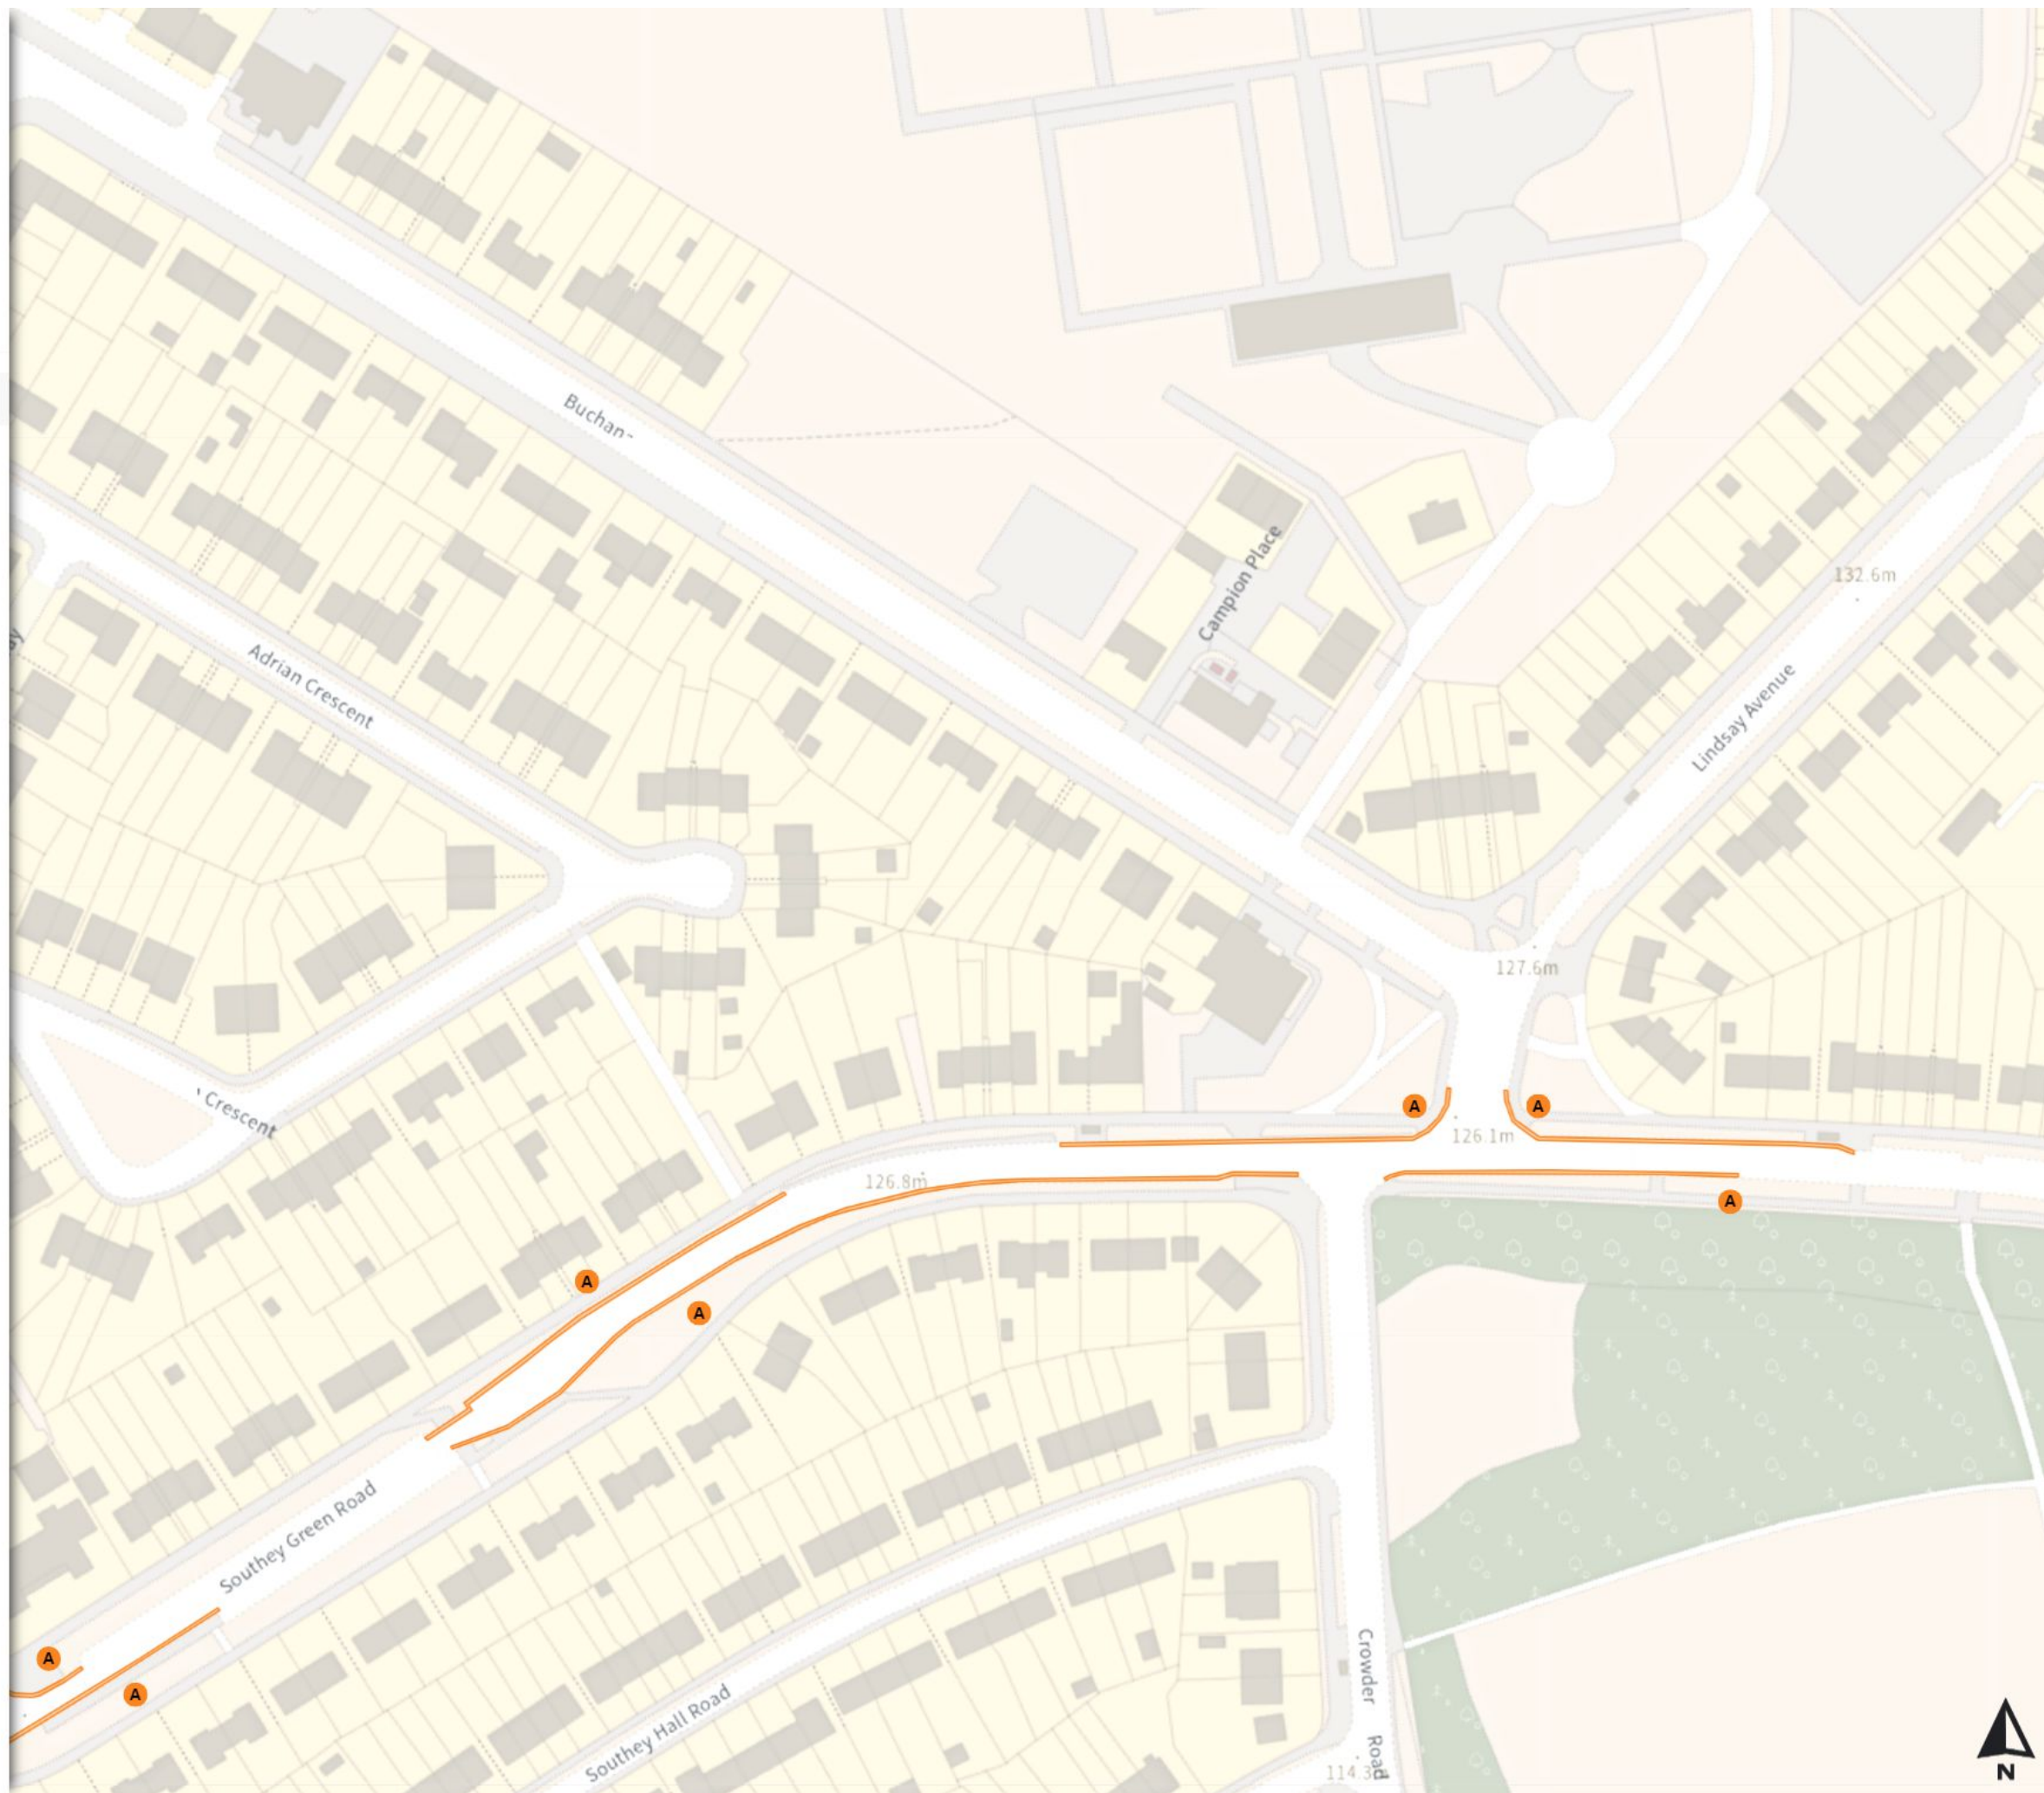

THE SHEFFIELD CITY COUNCIL (STOPPING RESTRICTIONS, WAITING RESTRICTIONS, LOADING RESTRICTIONS & PARKING PLACES) (MAP SCHEDULE) ORDER 2024

Map 110 of 797 Made 03/04/24

Added

- No waiting at any time
- At all times

0 20 40 60m

Scale: 1:1250

North-West: 435135.474, 391975.443
South-East: 435553.665, 391615.772

© Crown copyright and database rights 2024 Ordnance Survey.
You are not permitted to copy, sub-license, distribute or sell any of this data to third parties in any form. Licence number 100018816