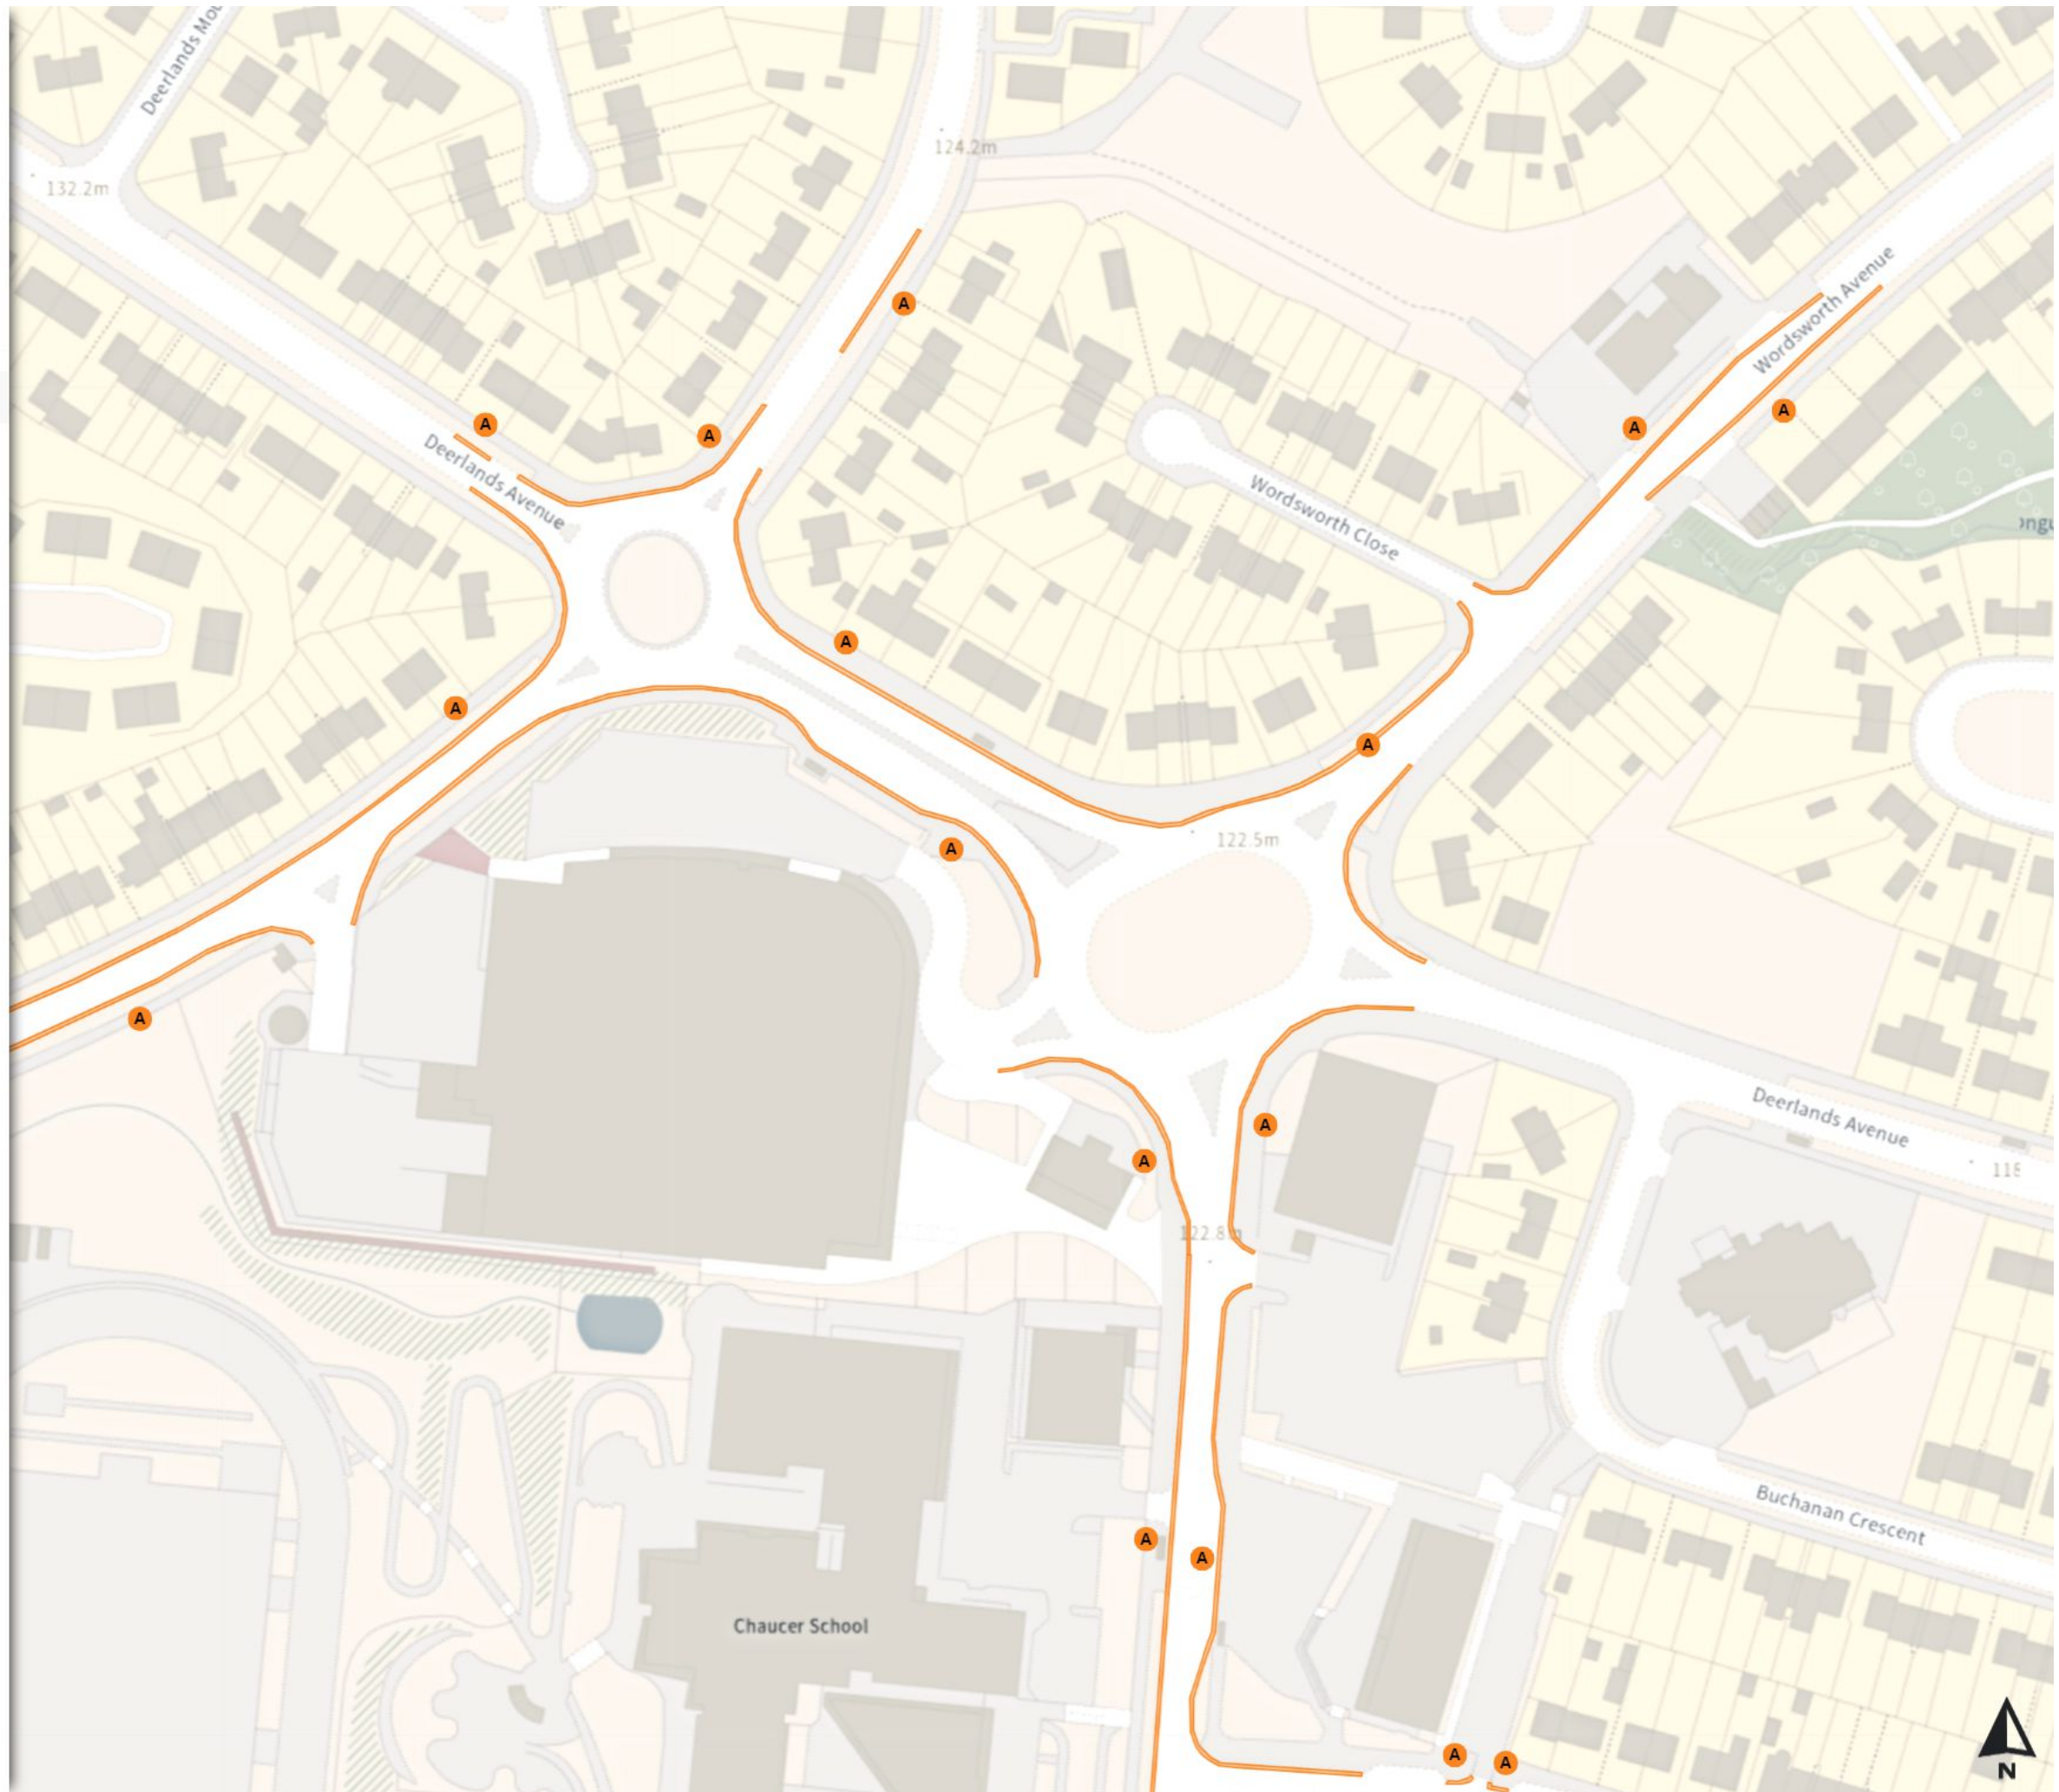

THE SHEFFIELD CITY COUNCIL (STOPPING RESTRICTIONS, WAITING RESTRICTIONS, LOADING RESTRICTIONS & PARKING PLACES) (MAP SCHEDULE) ORDER 2024

Map 85 of 797 Made 03/04/24

Added

No waiting at any time

At all times

0 20 40 60m

Scale: 1:1250

North-West: 434030.051, 392685.765
South-East: 434448.095, 392326.052

© Crown copyright and database rights 2024 Ordnance Survey.
You are not permitted to copy, sub-license, distribute or sell any of this data to third parties in any form. Licence number 100018816