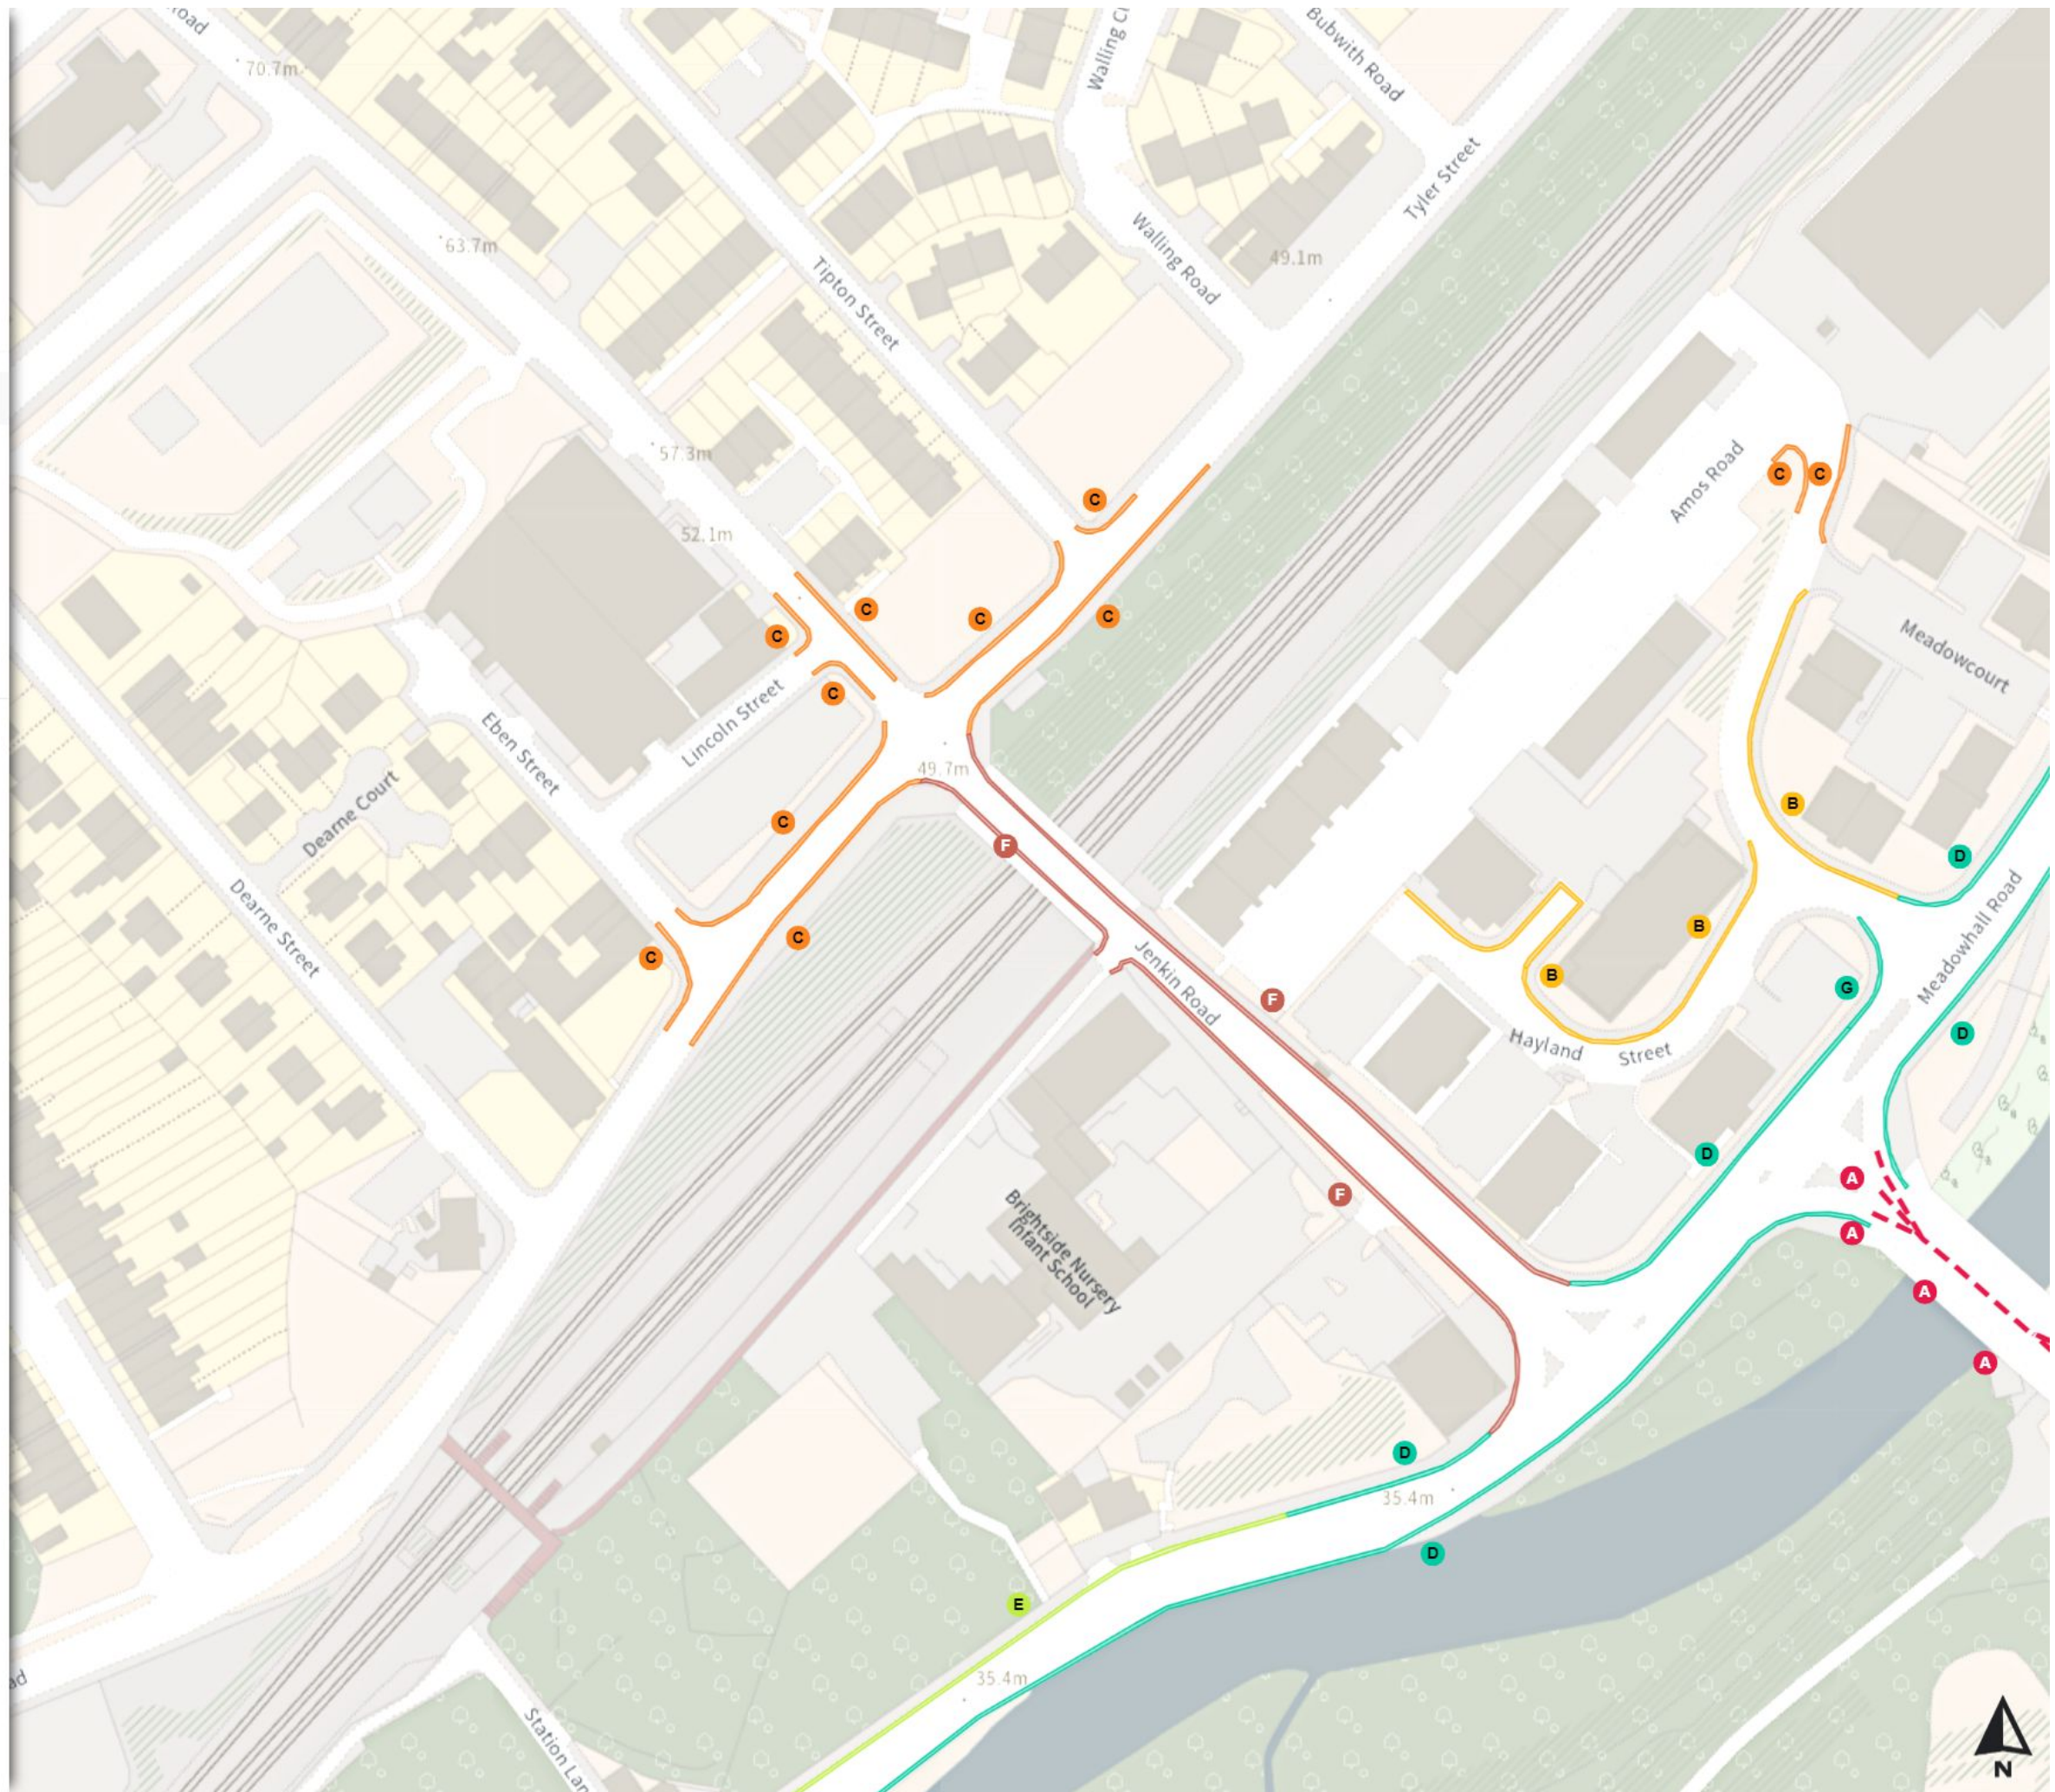

THE SHEFFIELD CITY COUNCIL (STOPPING RESTRICTIONS, WAITING RESTRICTIONS, LOADING RESTRICTIONS & PARKING PLACES) (MAP SCHEDULE) ORDER 2024

Map 169b of 797 Made 03/04/24

Added

- Shared
- No waiting at any time
  At all times
- No loading at any time
  At all times
- Shared
- No waiting at any time
  At all times
- No loading
  Mon-Fri 08:00-09:30 16:00-18:30

Scale: 1:1250

North-West: 438369.434, 390923.215
South-East: 438787.966, 390563.746

© Crown copyright and database rights 2024 Ordnance Survey.
You are not permitted to copy, sub-license, distribute or sell any of this data to third parties in any form. Licence number 100018816