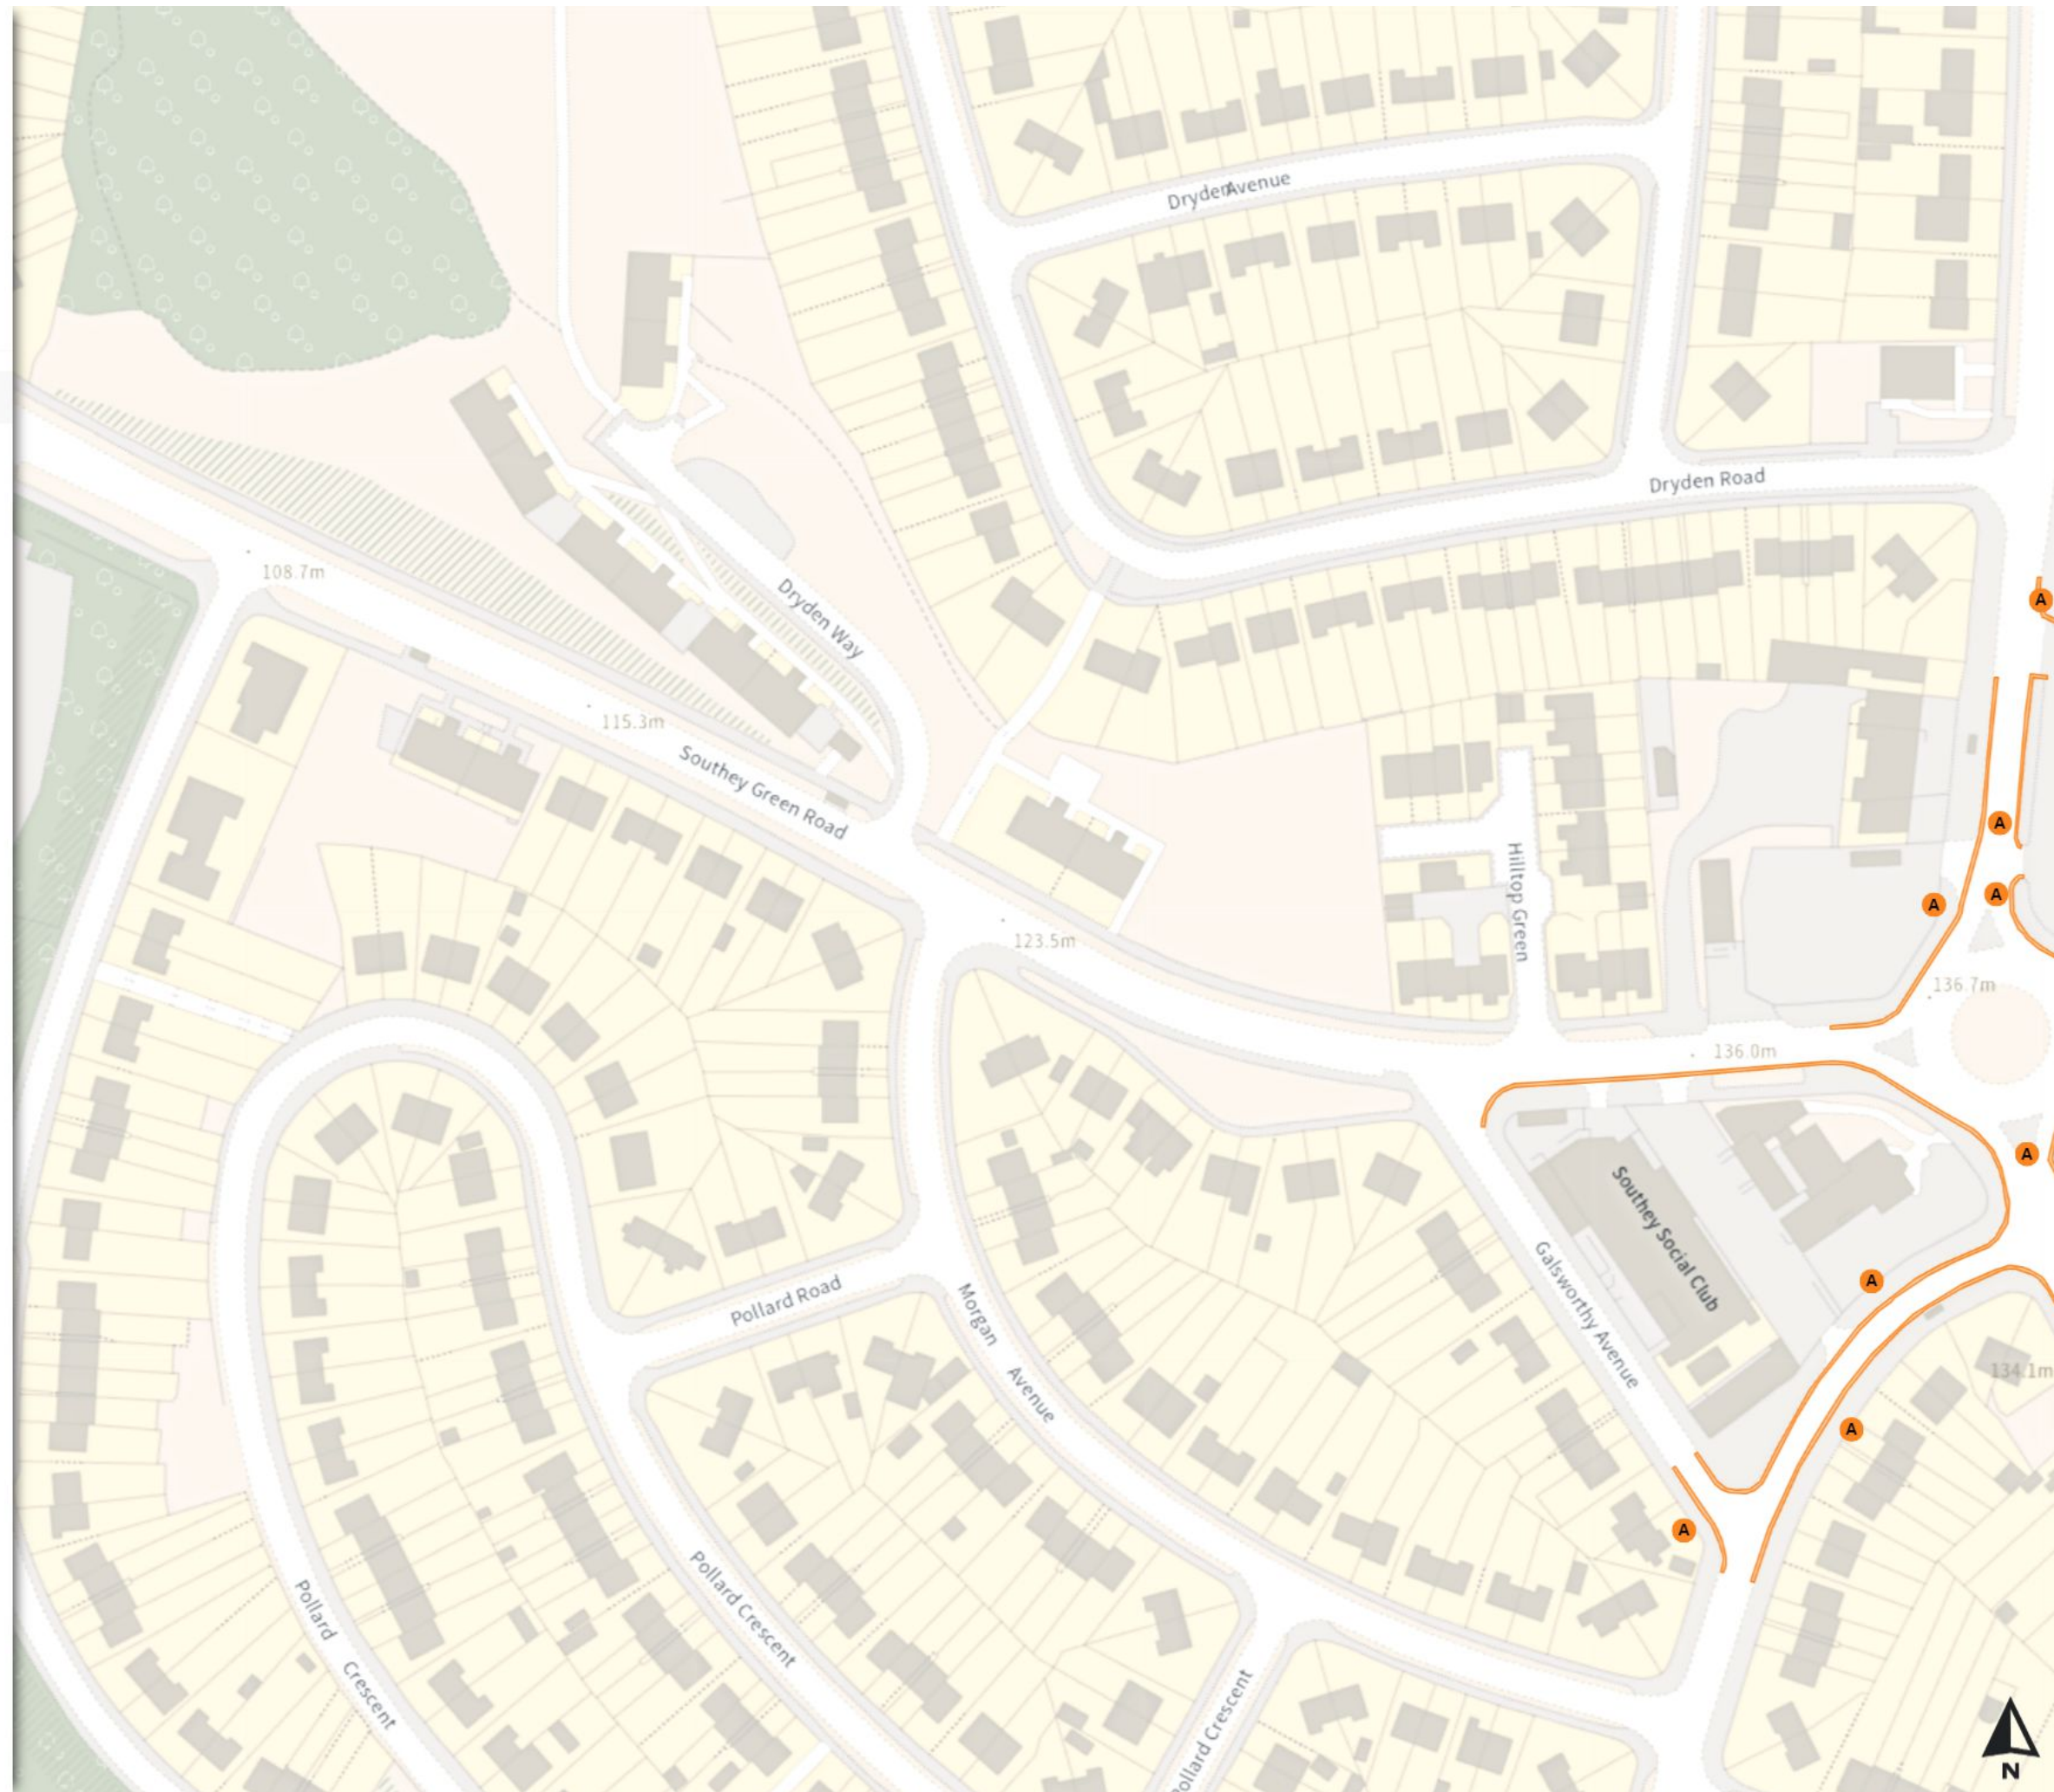

Scale: 1:1250

North-West: 434216.37, 391609.701
South-East: 434634.523, 391249.922

© Crown copyright and database rights 2024 Ordnance Survey.
You are not permitted to copy, sub-license, distribute or sell any of this data to third parties in any form. Licence number 100018816