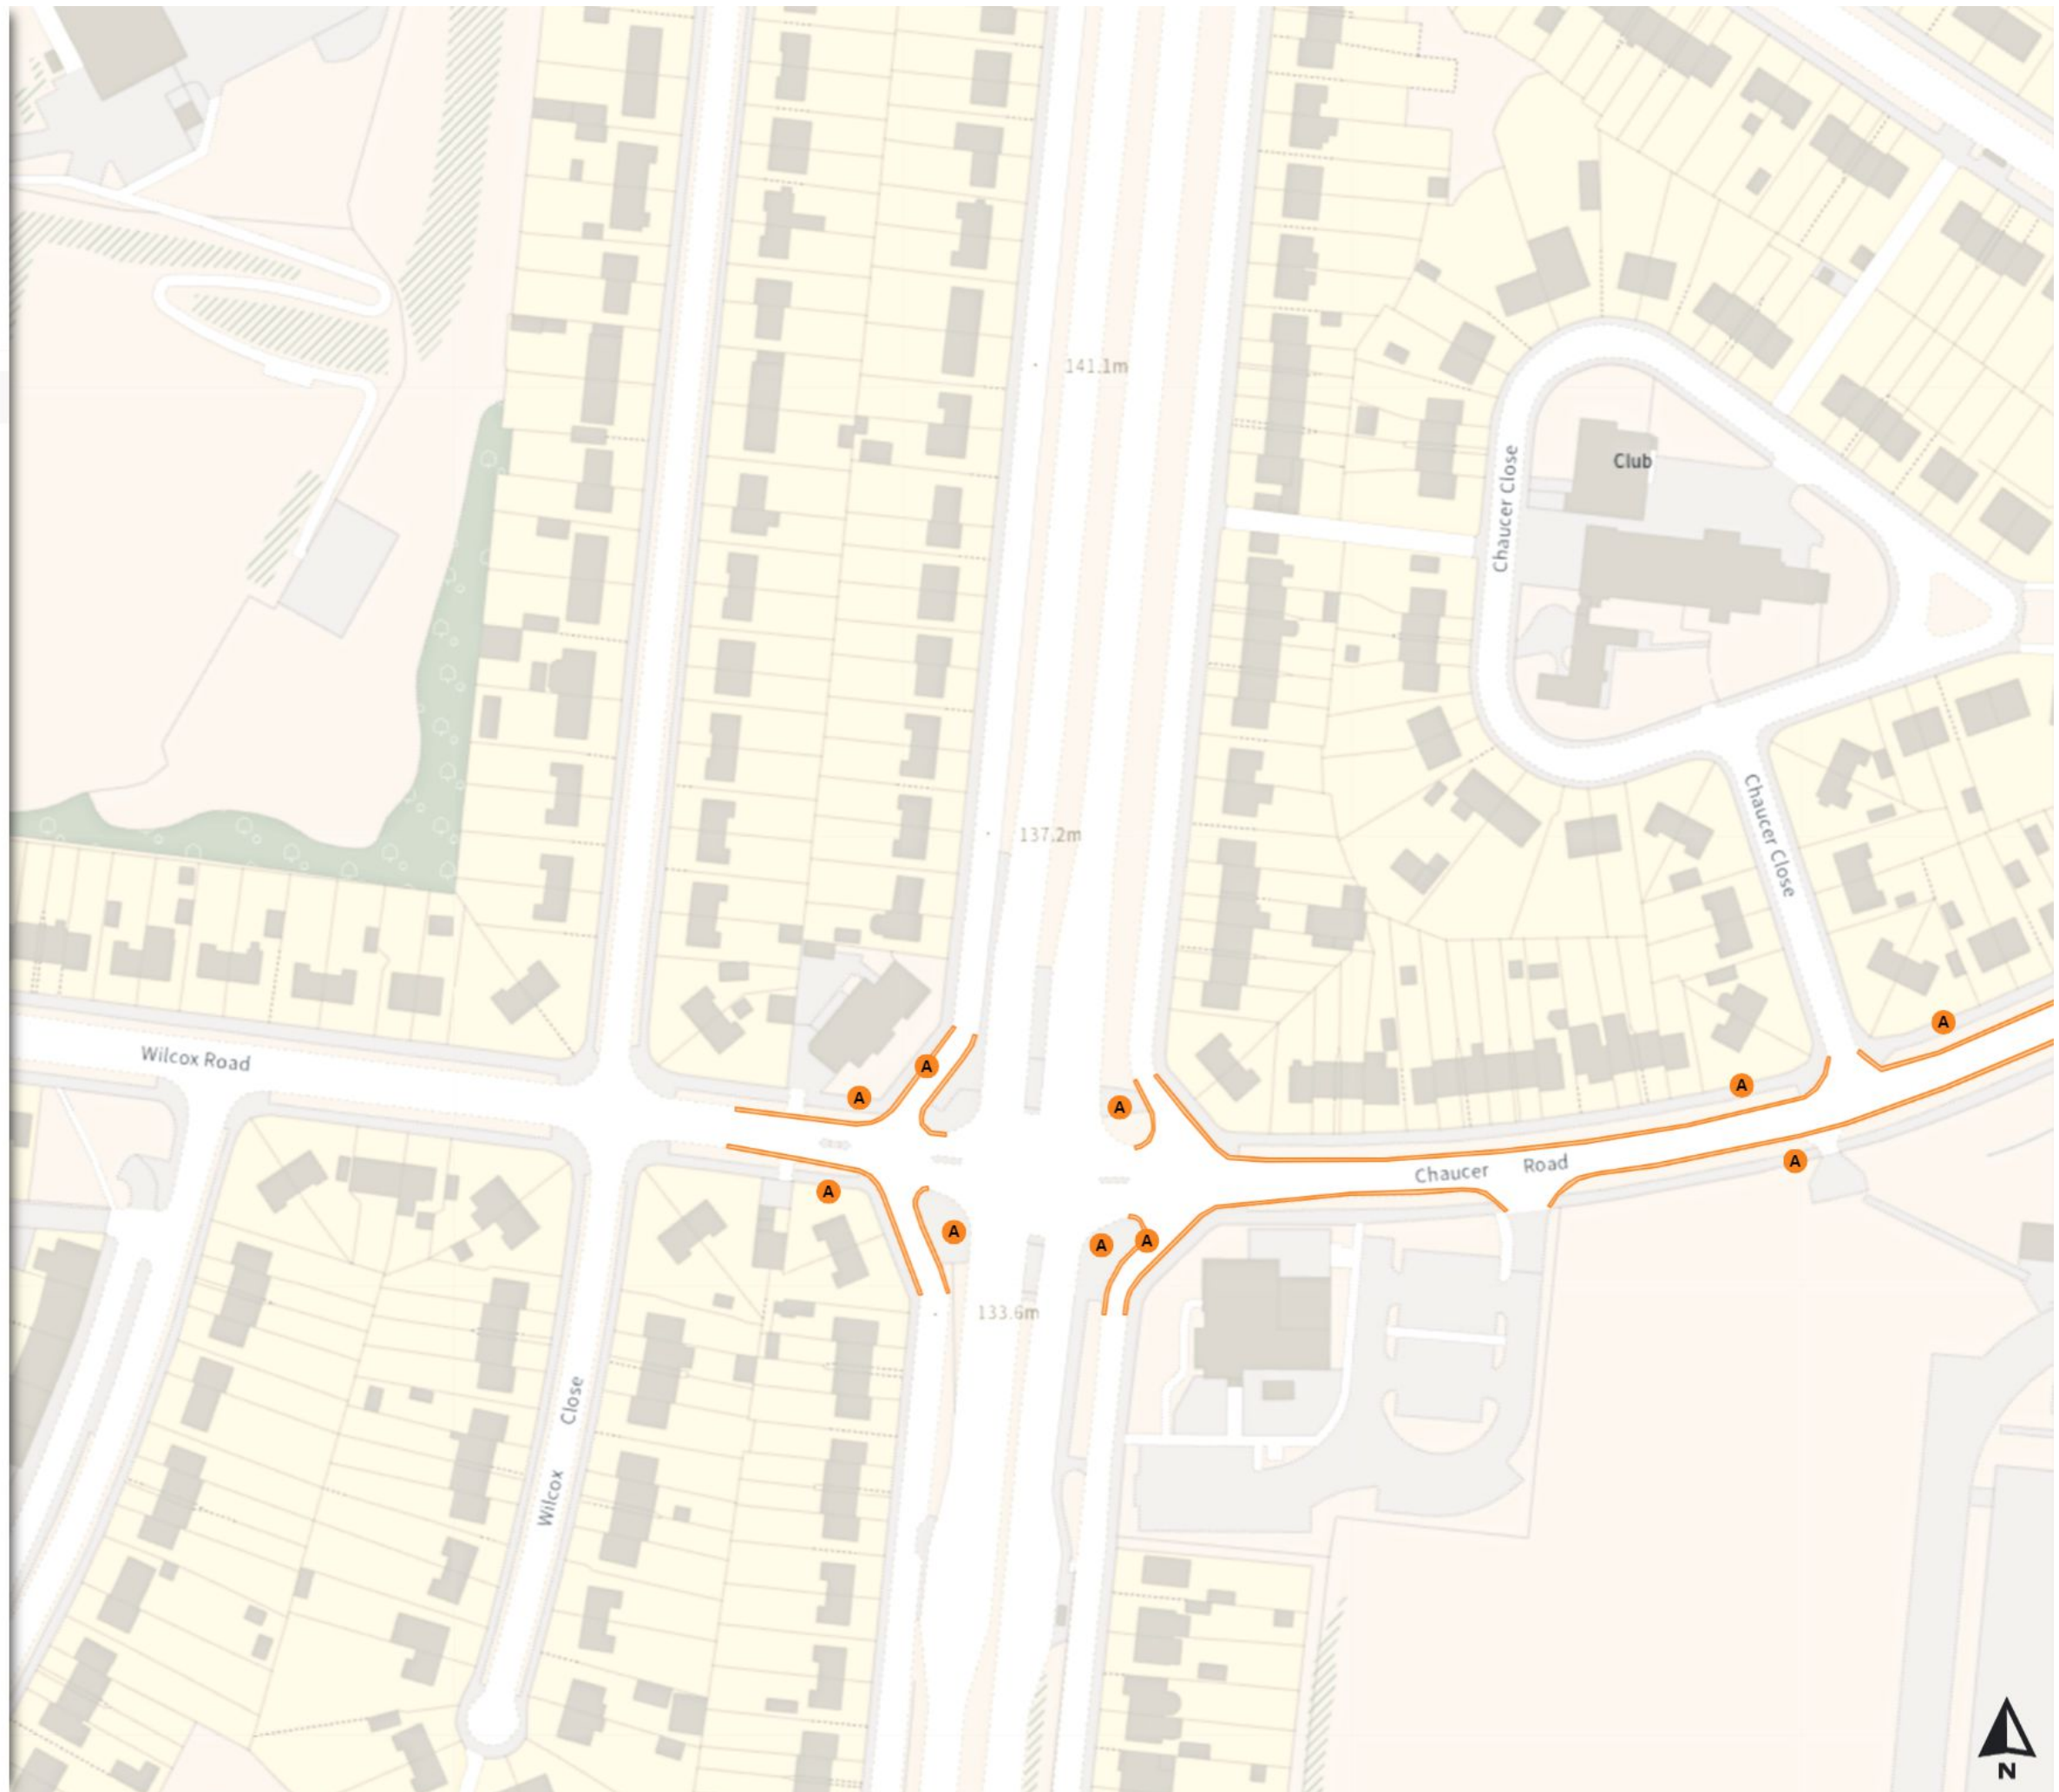

Map 84 of 797 Made 03/04/24

Added

No waiting at any time

At all times

0 20 40 60m

Scale: 1:1250

North-West: 433618.197, 392682.836
South-East: 434036.21, 392323.087

© Crown copyright and database rights 2024 Ordnance Survey.
You are not permitted to copy, sub-license, distribute or sell any of this data to third parties in any form. Licence number 100018816