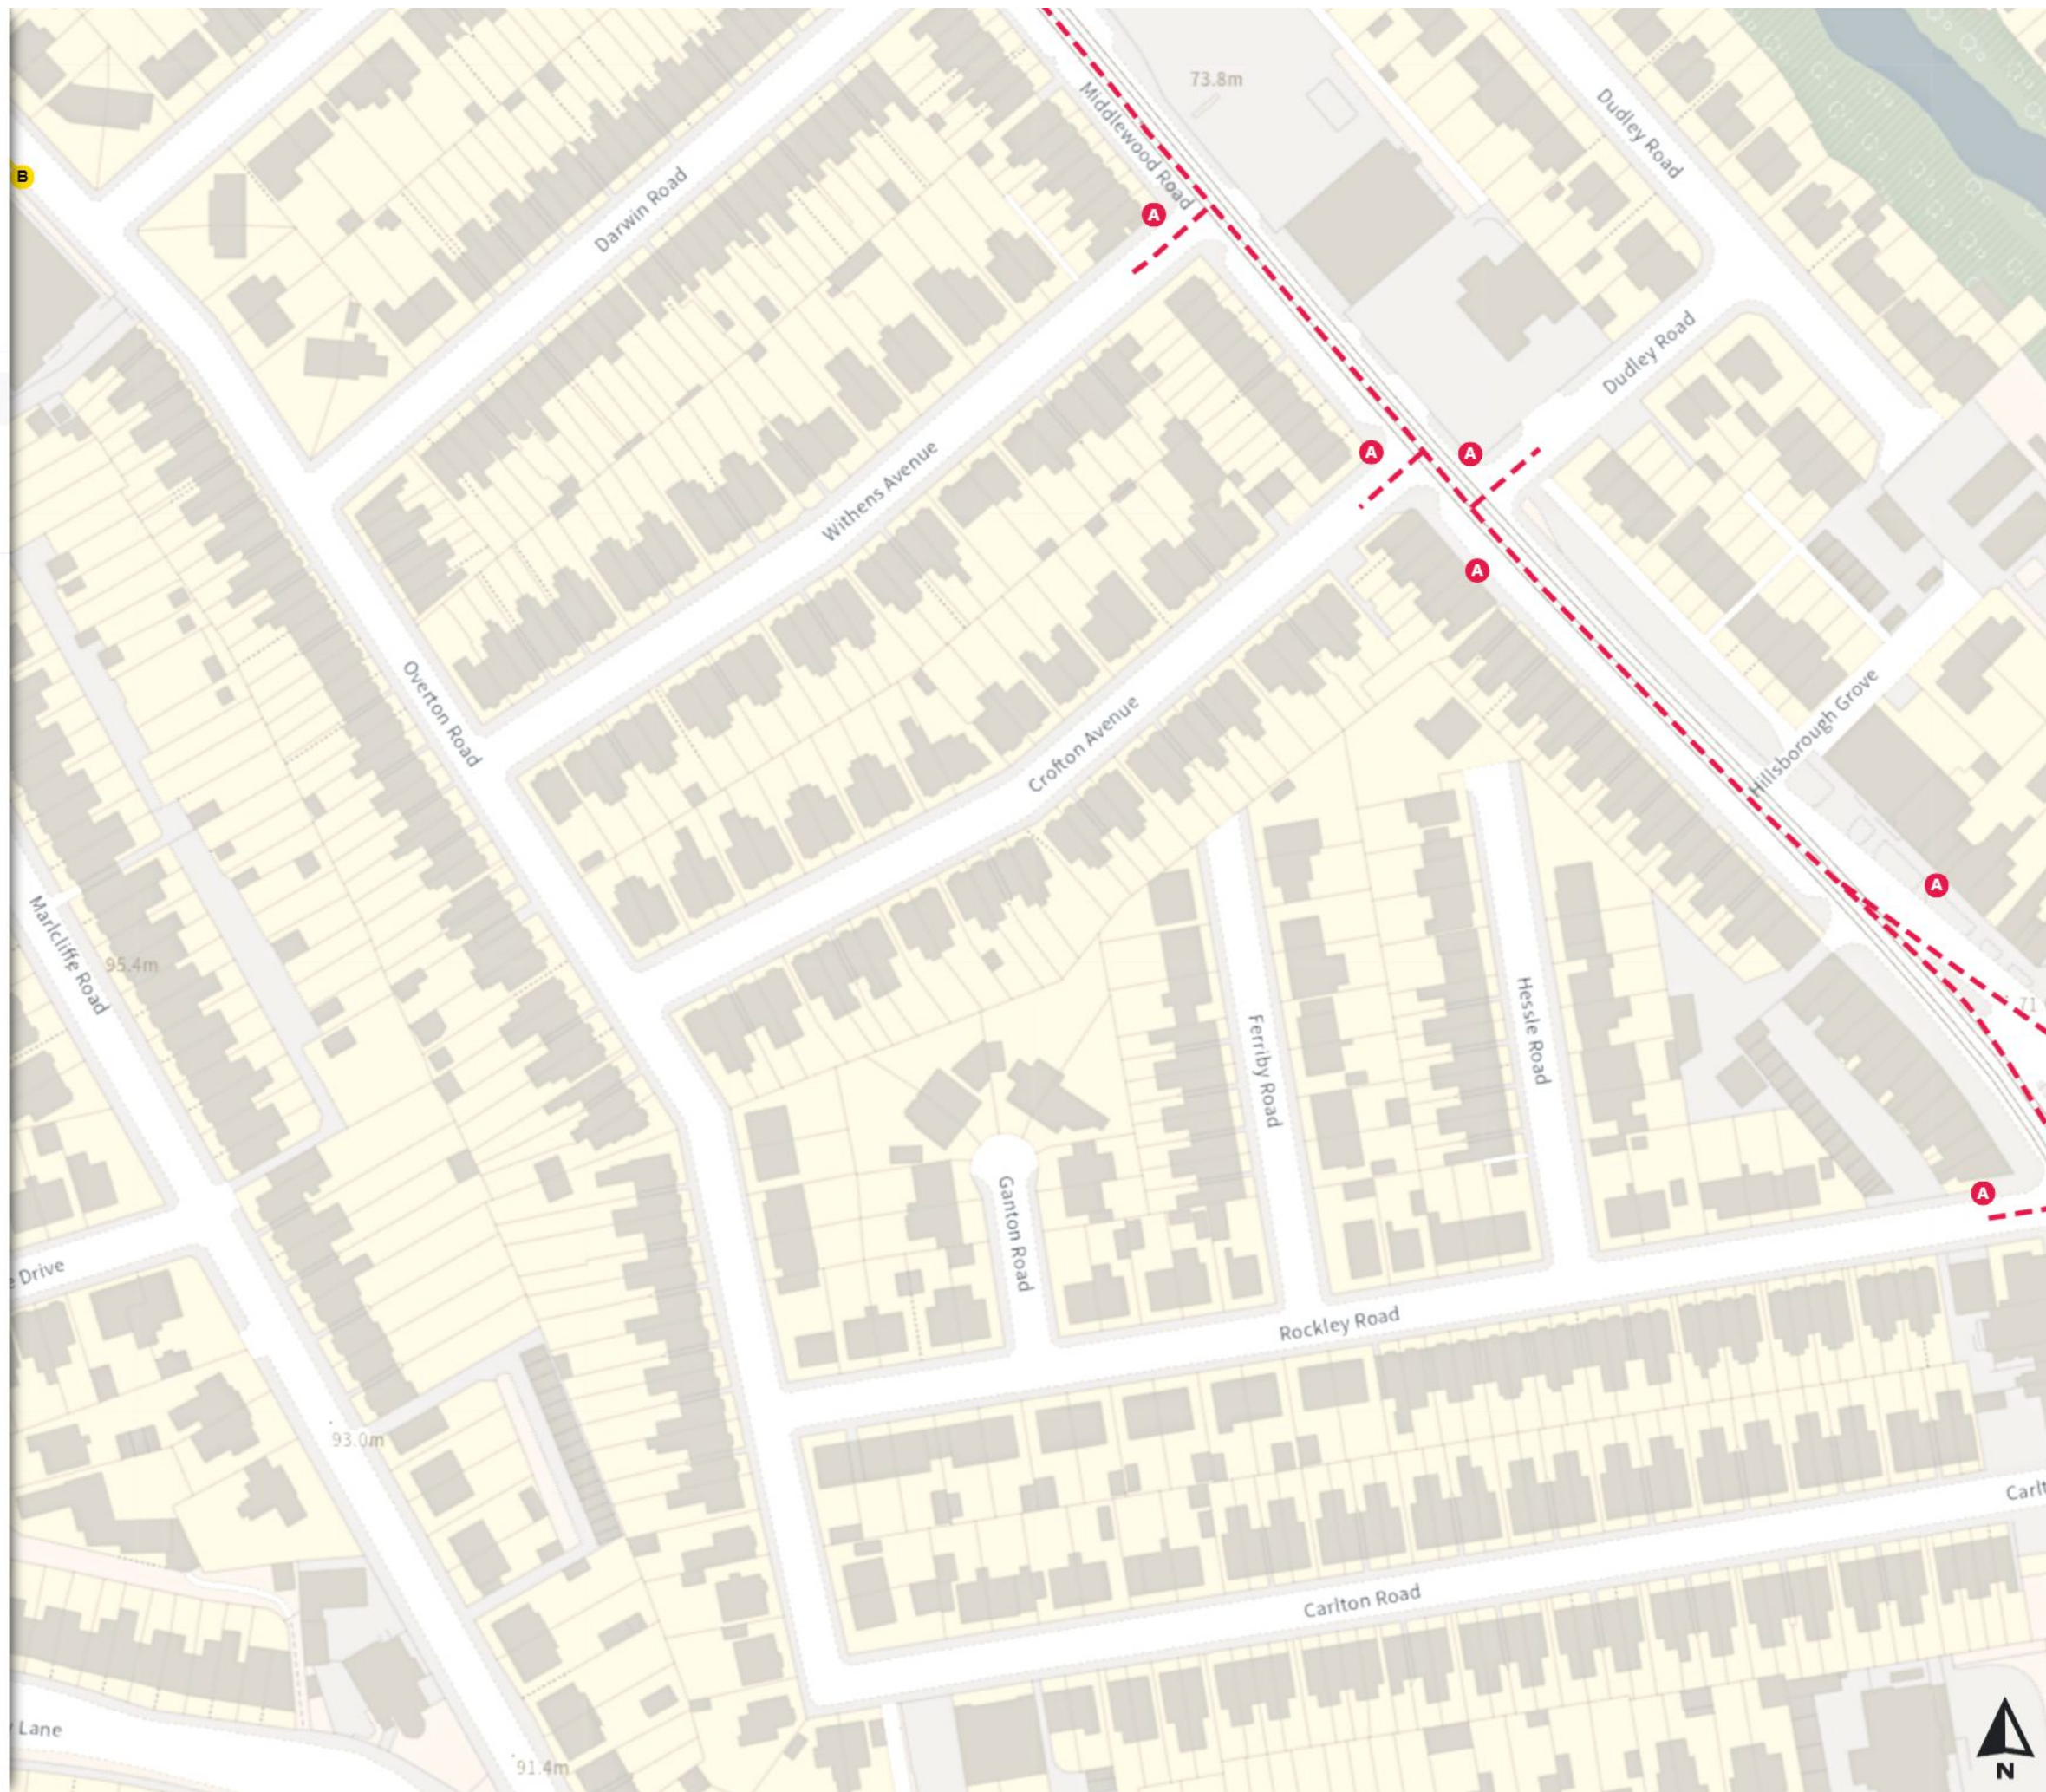

THE SHEFFIELD CITY COUNCIL (STOPPING RESTRICTIONS, WAITING RESTRICTIONS, LOADING RESTRICTIONS & PARKING PLACES) (MAP SCHEDULE) ORDER 2024

Map 158 of 797 Made 03/04/24

Added

- Clearway
- At all times
- Prohibition of stopping on school entrance markings
- Mon-Fri 08:00-09:30 14:30-16:00

Scale: 1:1250

North-West: 432599.882, 390880.188
South-East: 433017.974, 390520.212

© Crown copyright and database rights 2024 Ordnance Survey.
You are not permitted to copy, sub-license, distribute or sell any of this data to third parties in any form. Licence number 100018816