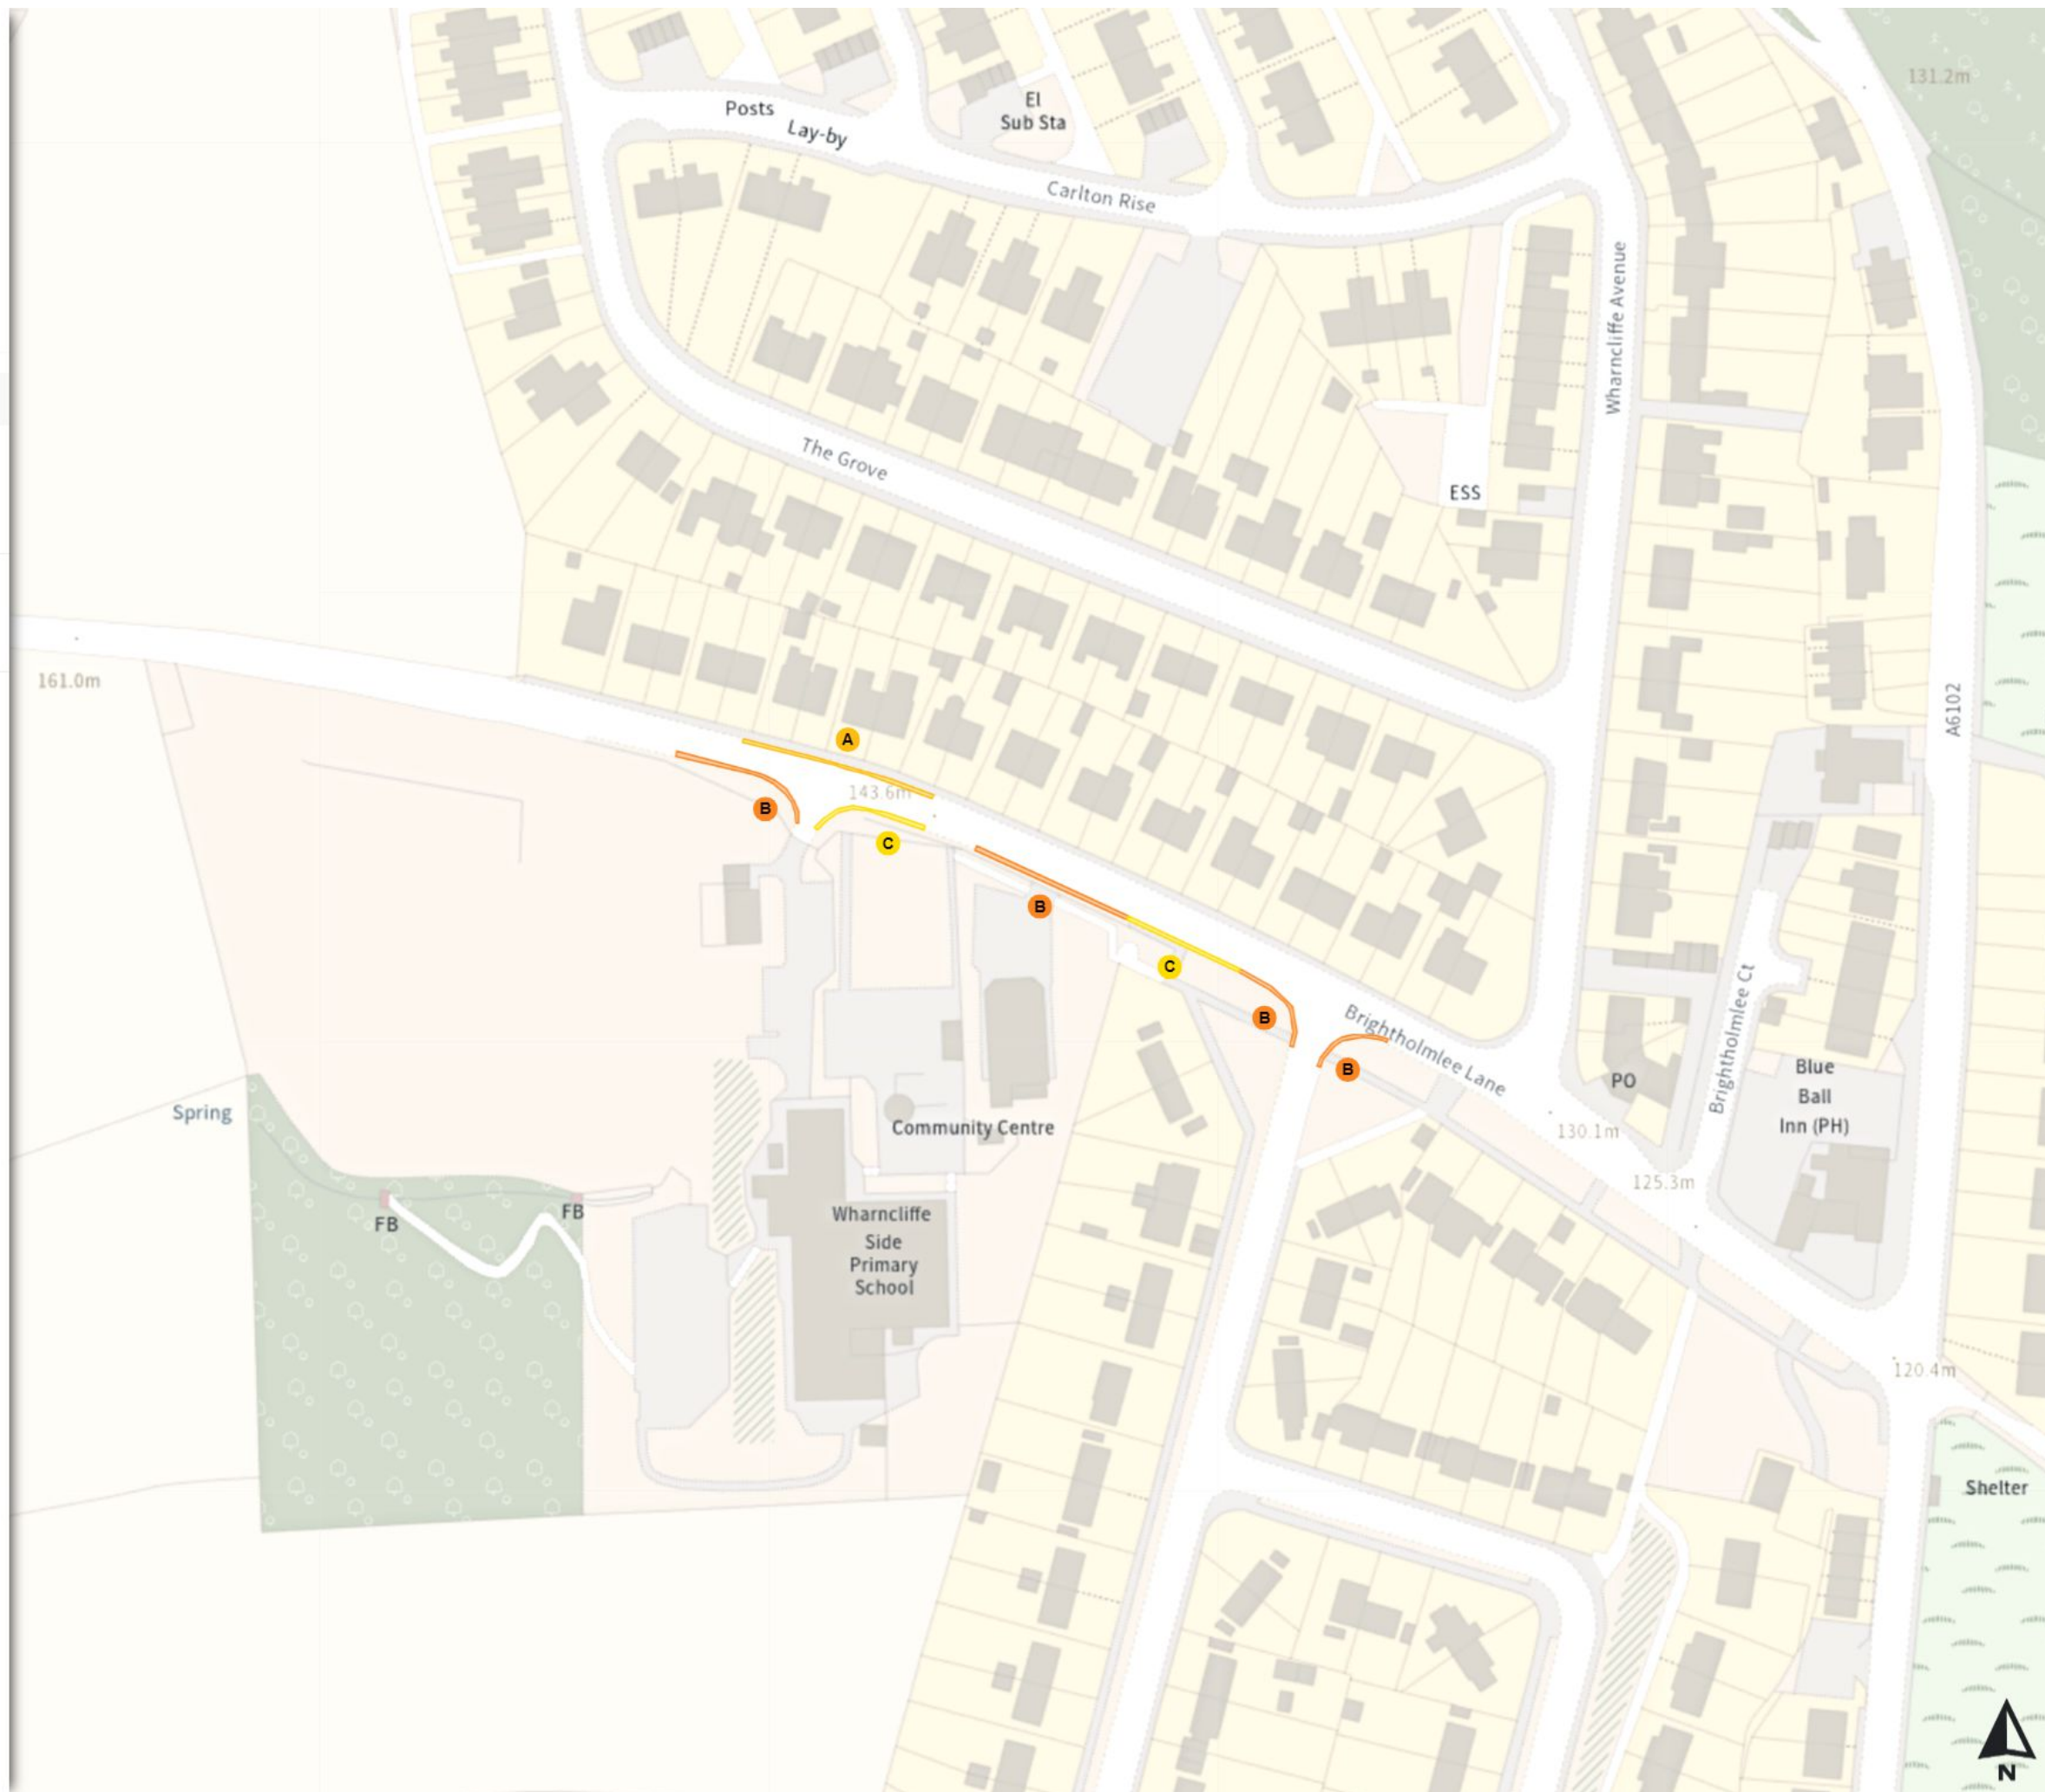

THE SHEFFIELD CITY COUNCIL (STOPPING RESTRICTIONS, WAITING RESTRICTIONS, LOADING RESTRICTIONS & PARKING PLACES) (MAP SCHEDULE) ORDER 2024

Map 44 of 797 Made 03/04/24

Added

- No waiting
- Mon-Fri 08:00-09:30 14:30-16:00
- No waiting at any time
- At all times
- Prohibition of stopping on school entrance markings
- At all times