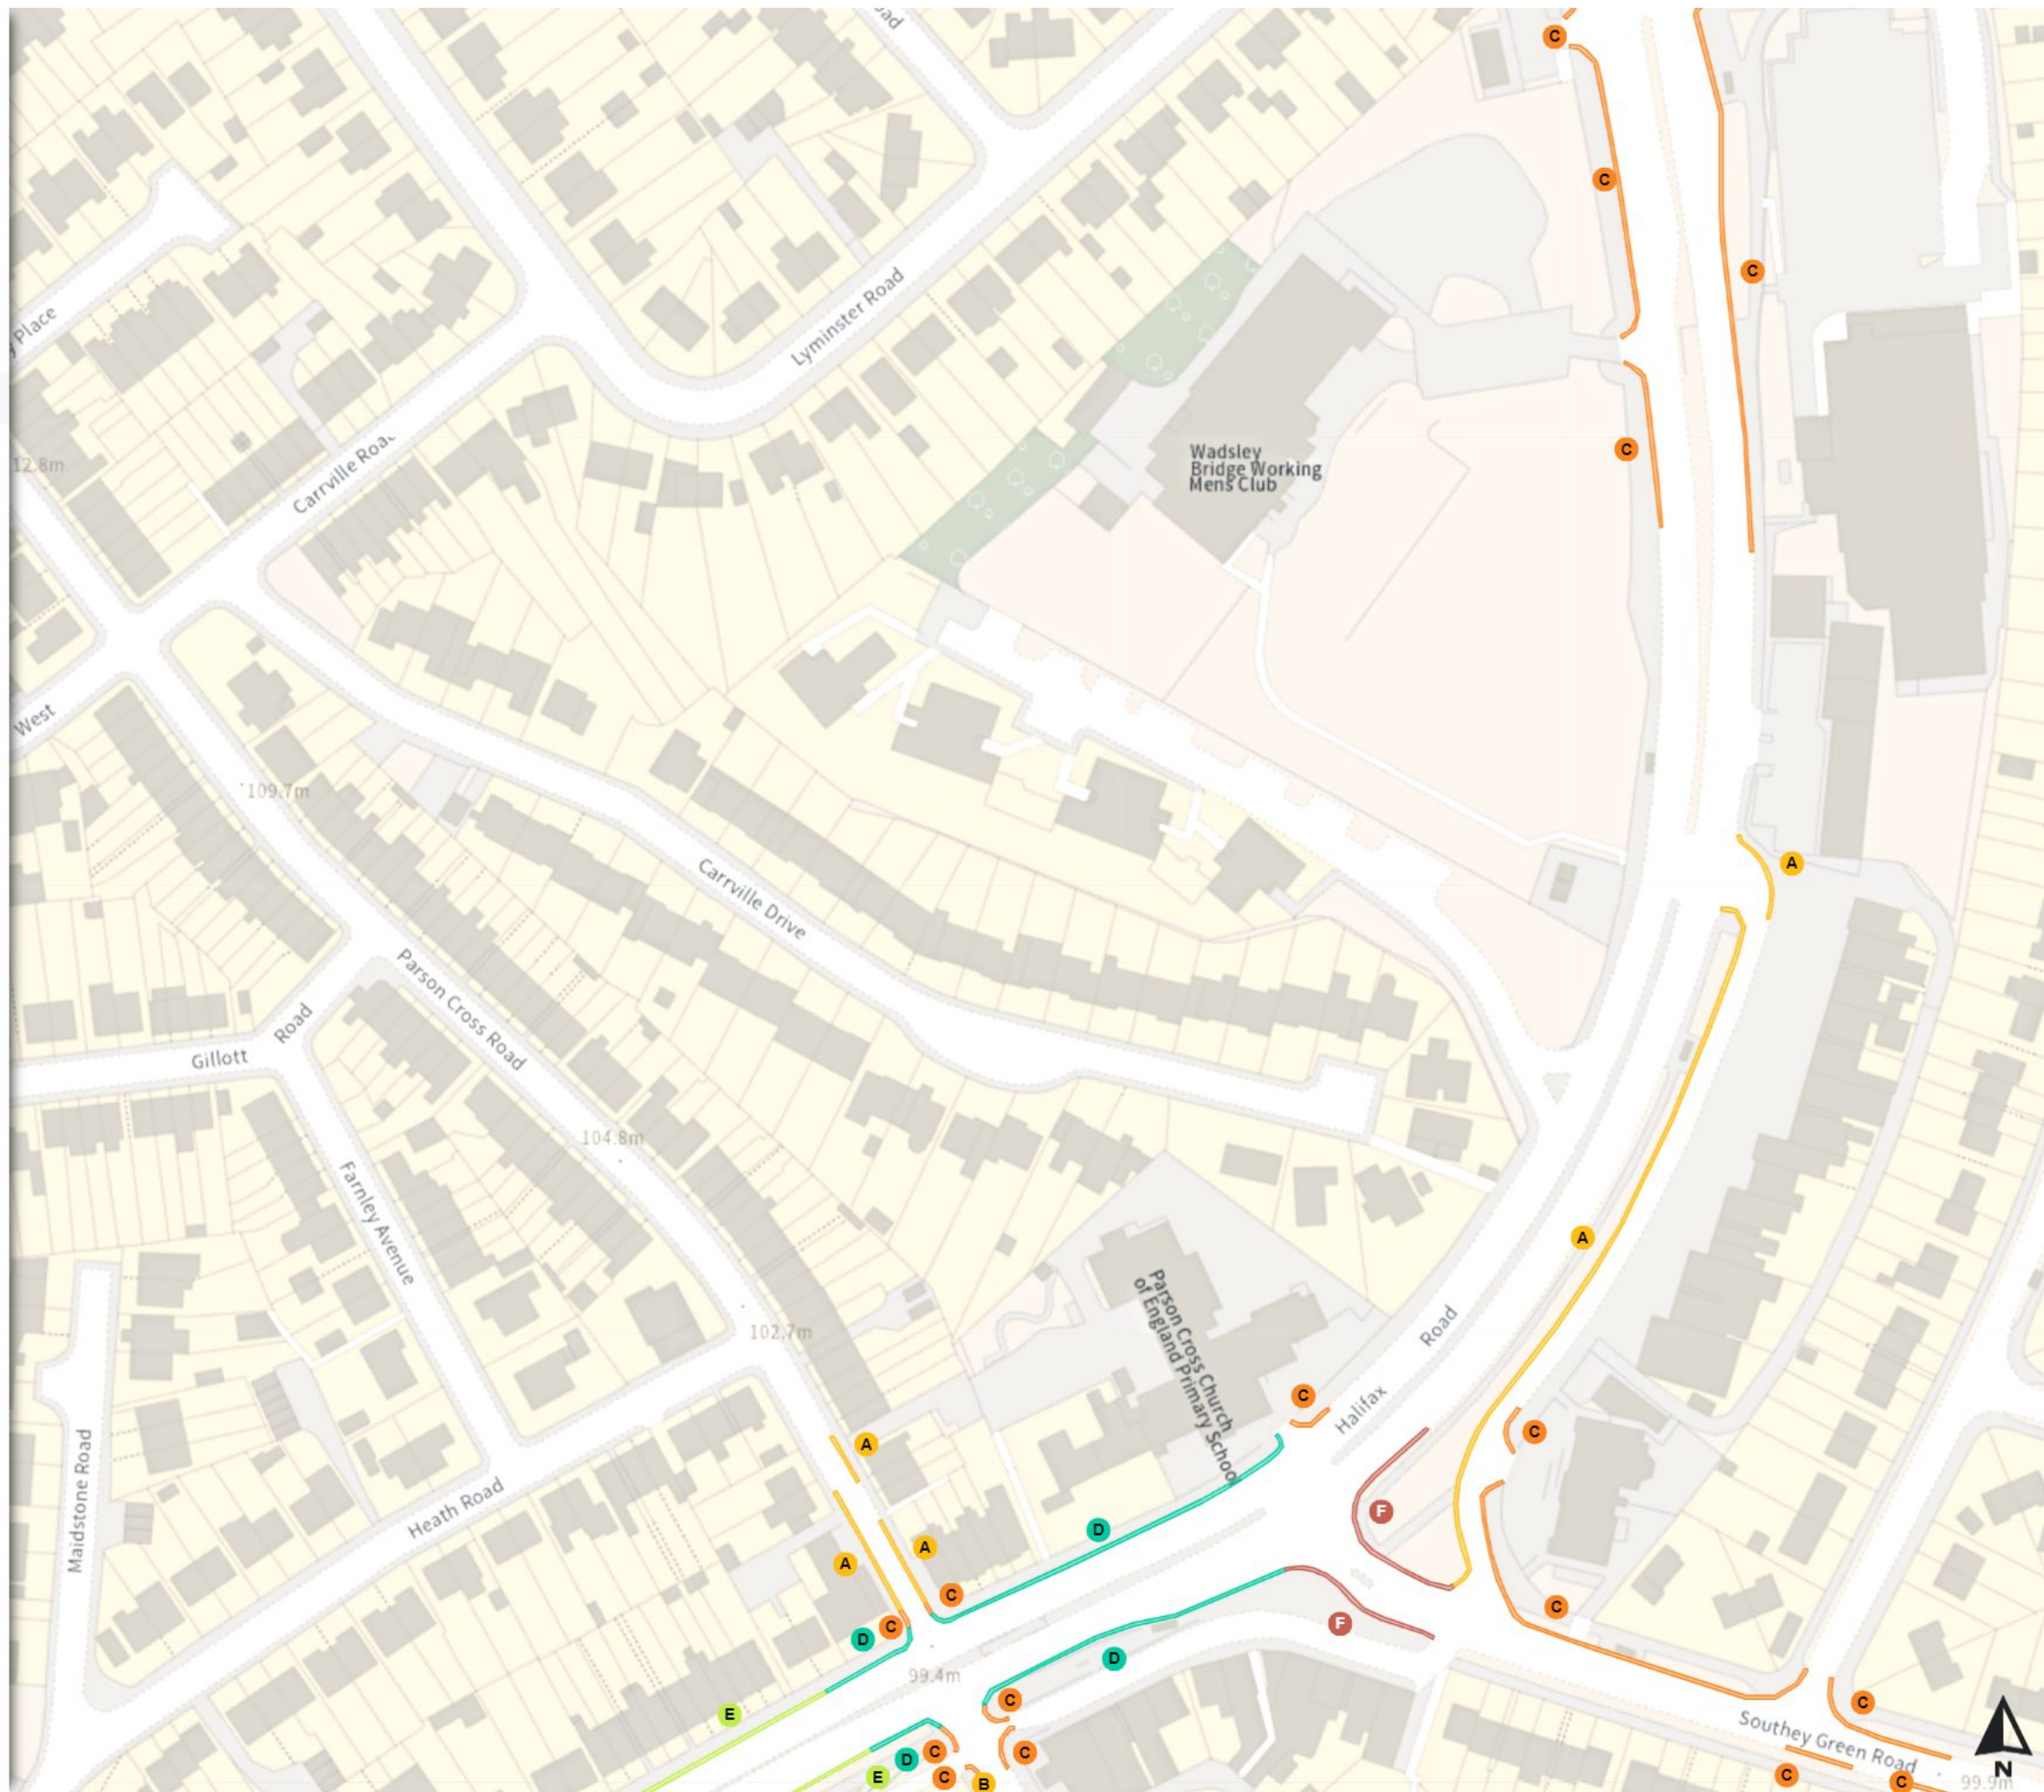

THE SHEFFIELD CITY COUNCIL (STOPPING RESTRICTIONS, WAITING RESTRICTIONS, LOADING RESTRICTIONS & PARKING PLACES) (MAP SCHEDULE) ORDER 2024

Map 106b of 797 Made 03/04/24

Added

- Shared
- No waiting at any time
  At all times
- No loading at any time
  At all times

Scale: 1:1250

North-West: 433487.454, 391963.556
South-East: 433905.52, 391603.741

© Crown copyright and database rights 2024 Ordnance Survey.
You are not permitted to copy, sub-license, distribute or sell any of this data to third parties in any form. Licence number 100018816