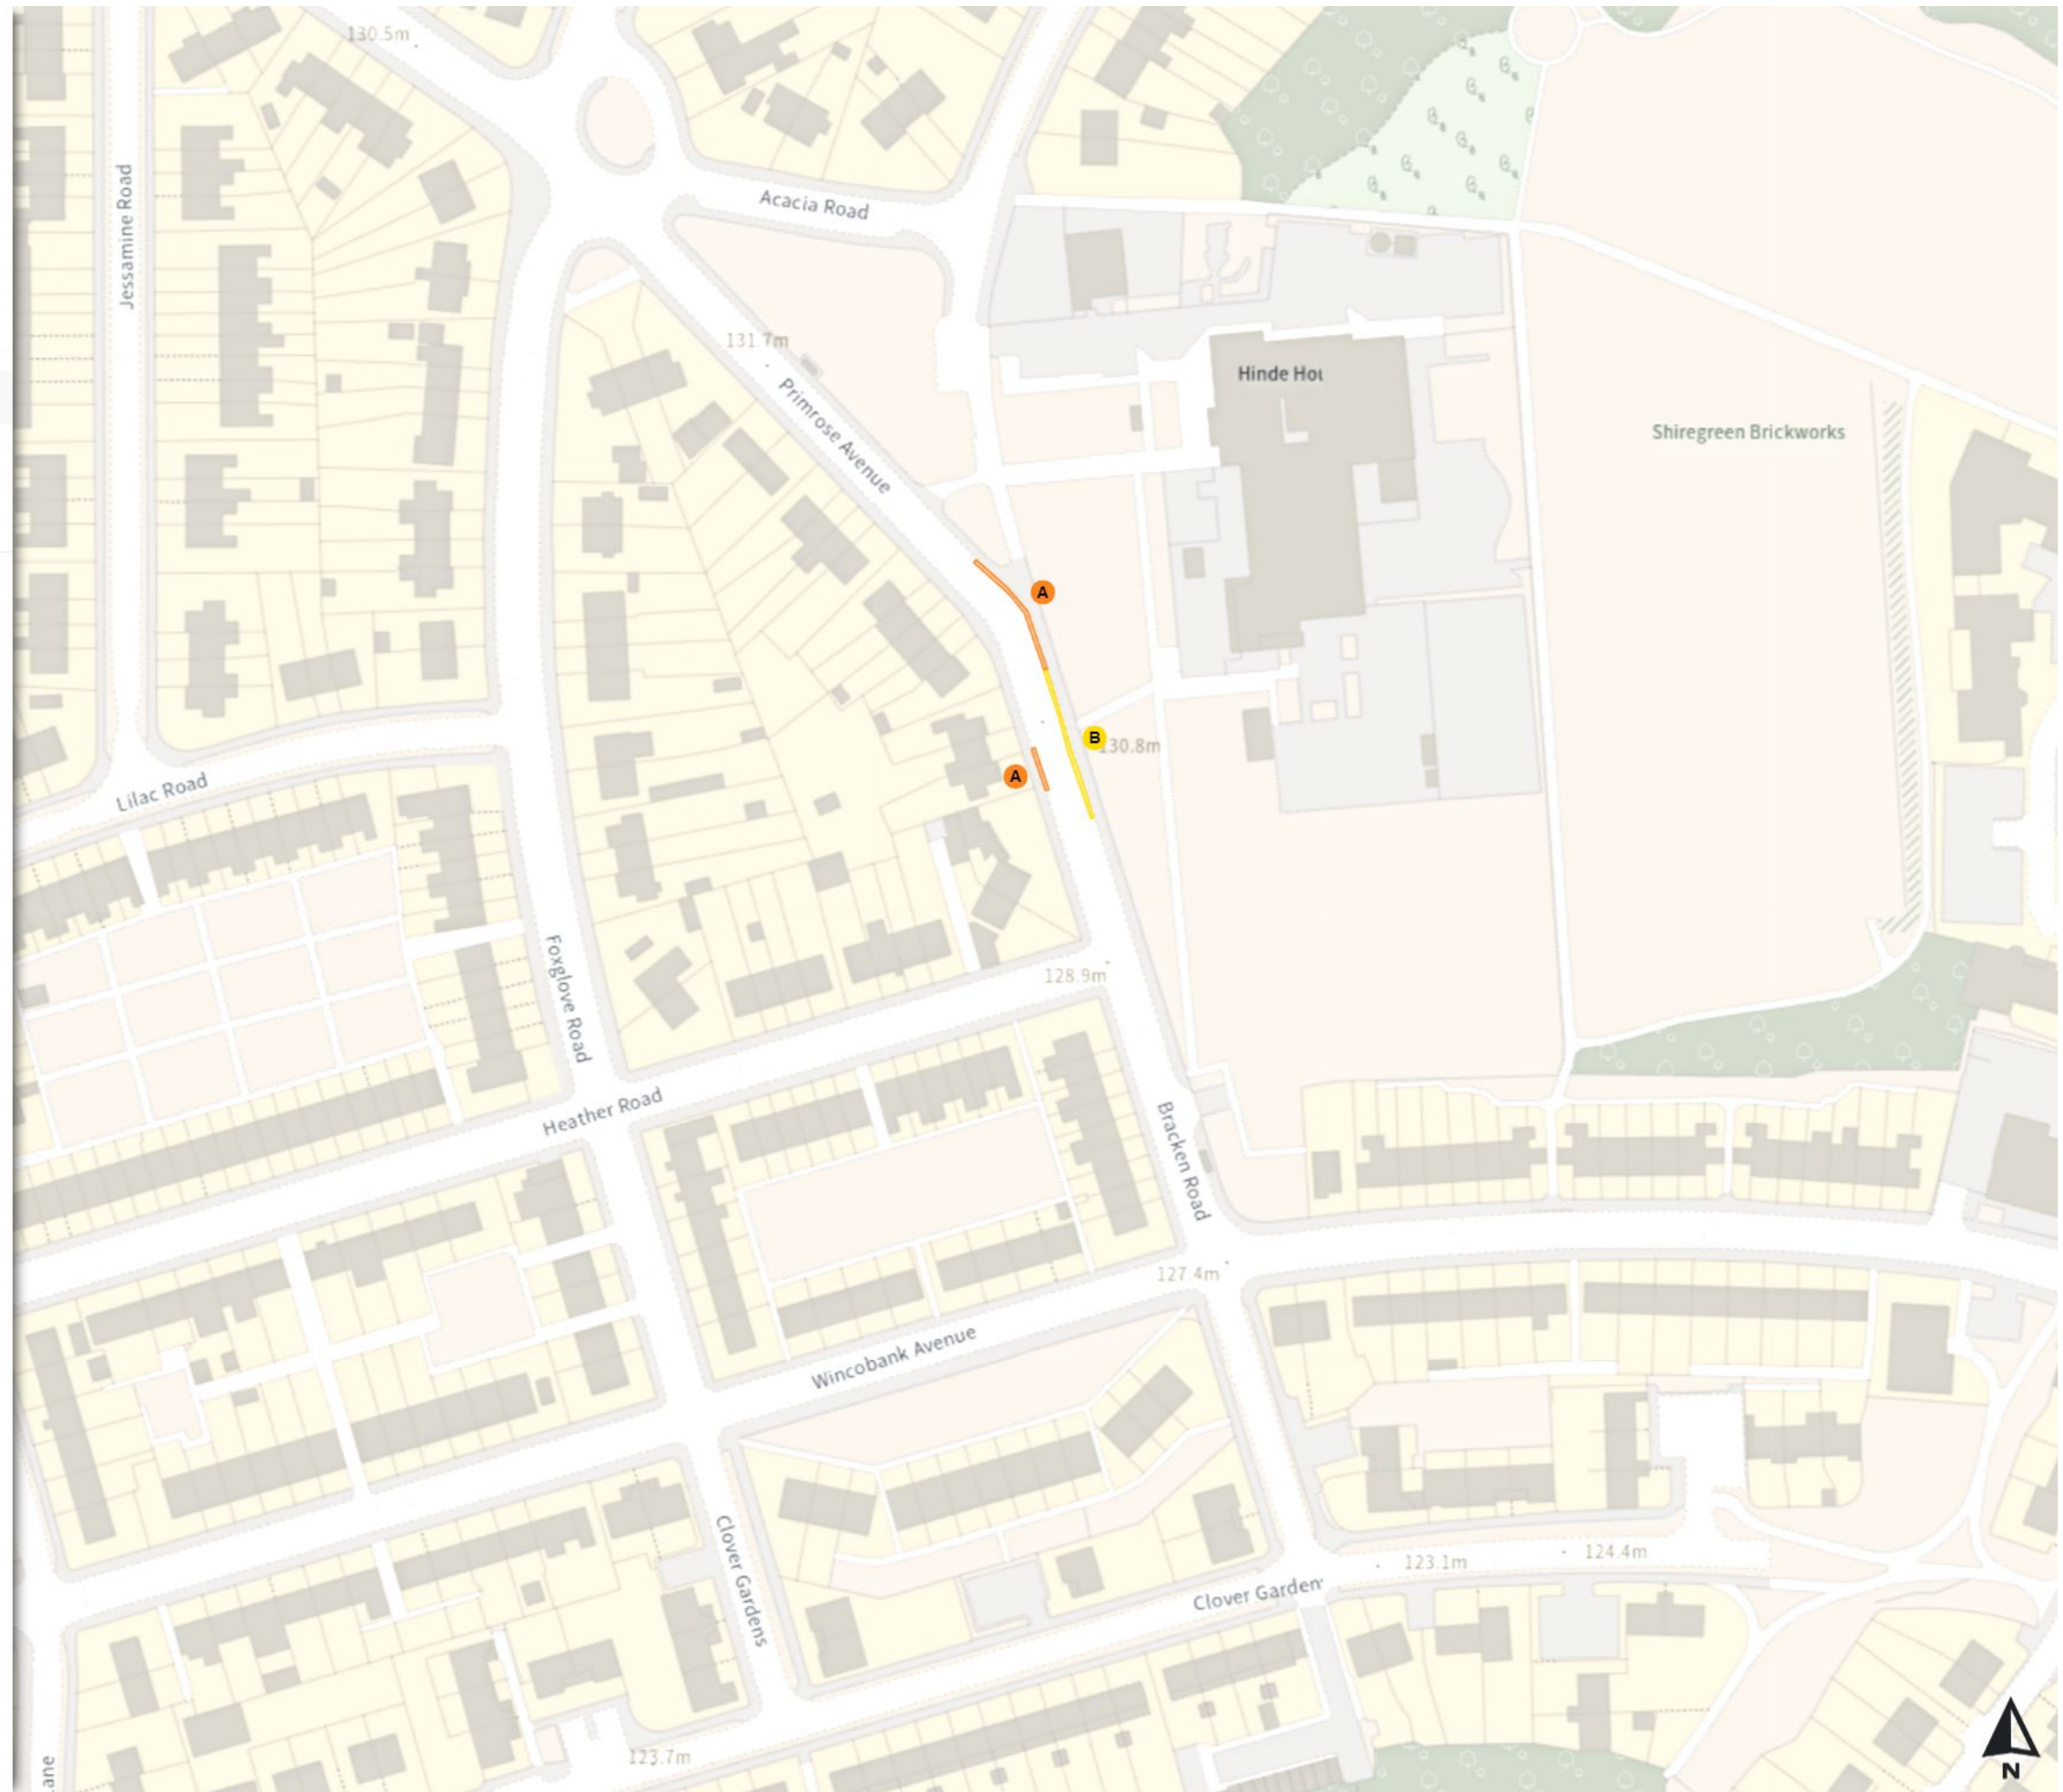

Prohibition of stopping on school entrance markings

At all times

0 20 40 60m

Scale: 1:1250

North-West: 437100.709, 391631.322
South-East: 437519.081, 391271.796

© Crown copyright and database rights 2024 Ordnance Survey.
You are not permitted to copy, sub-license, distribute or sell any of this data to third parties in any form. Licence number 100018816