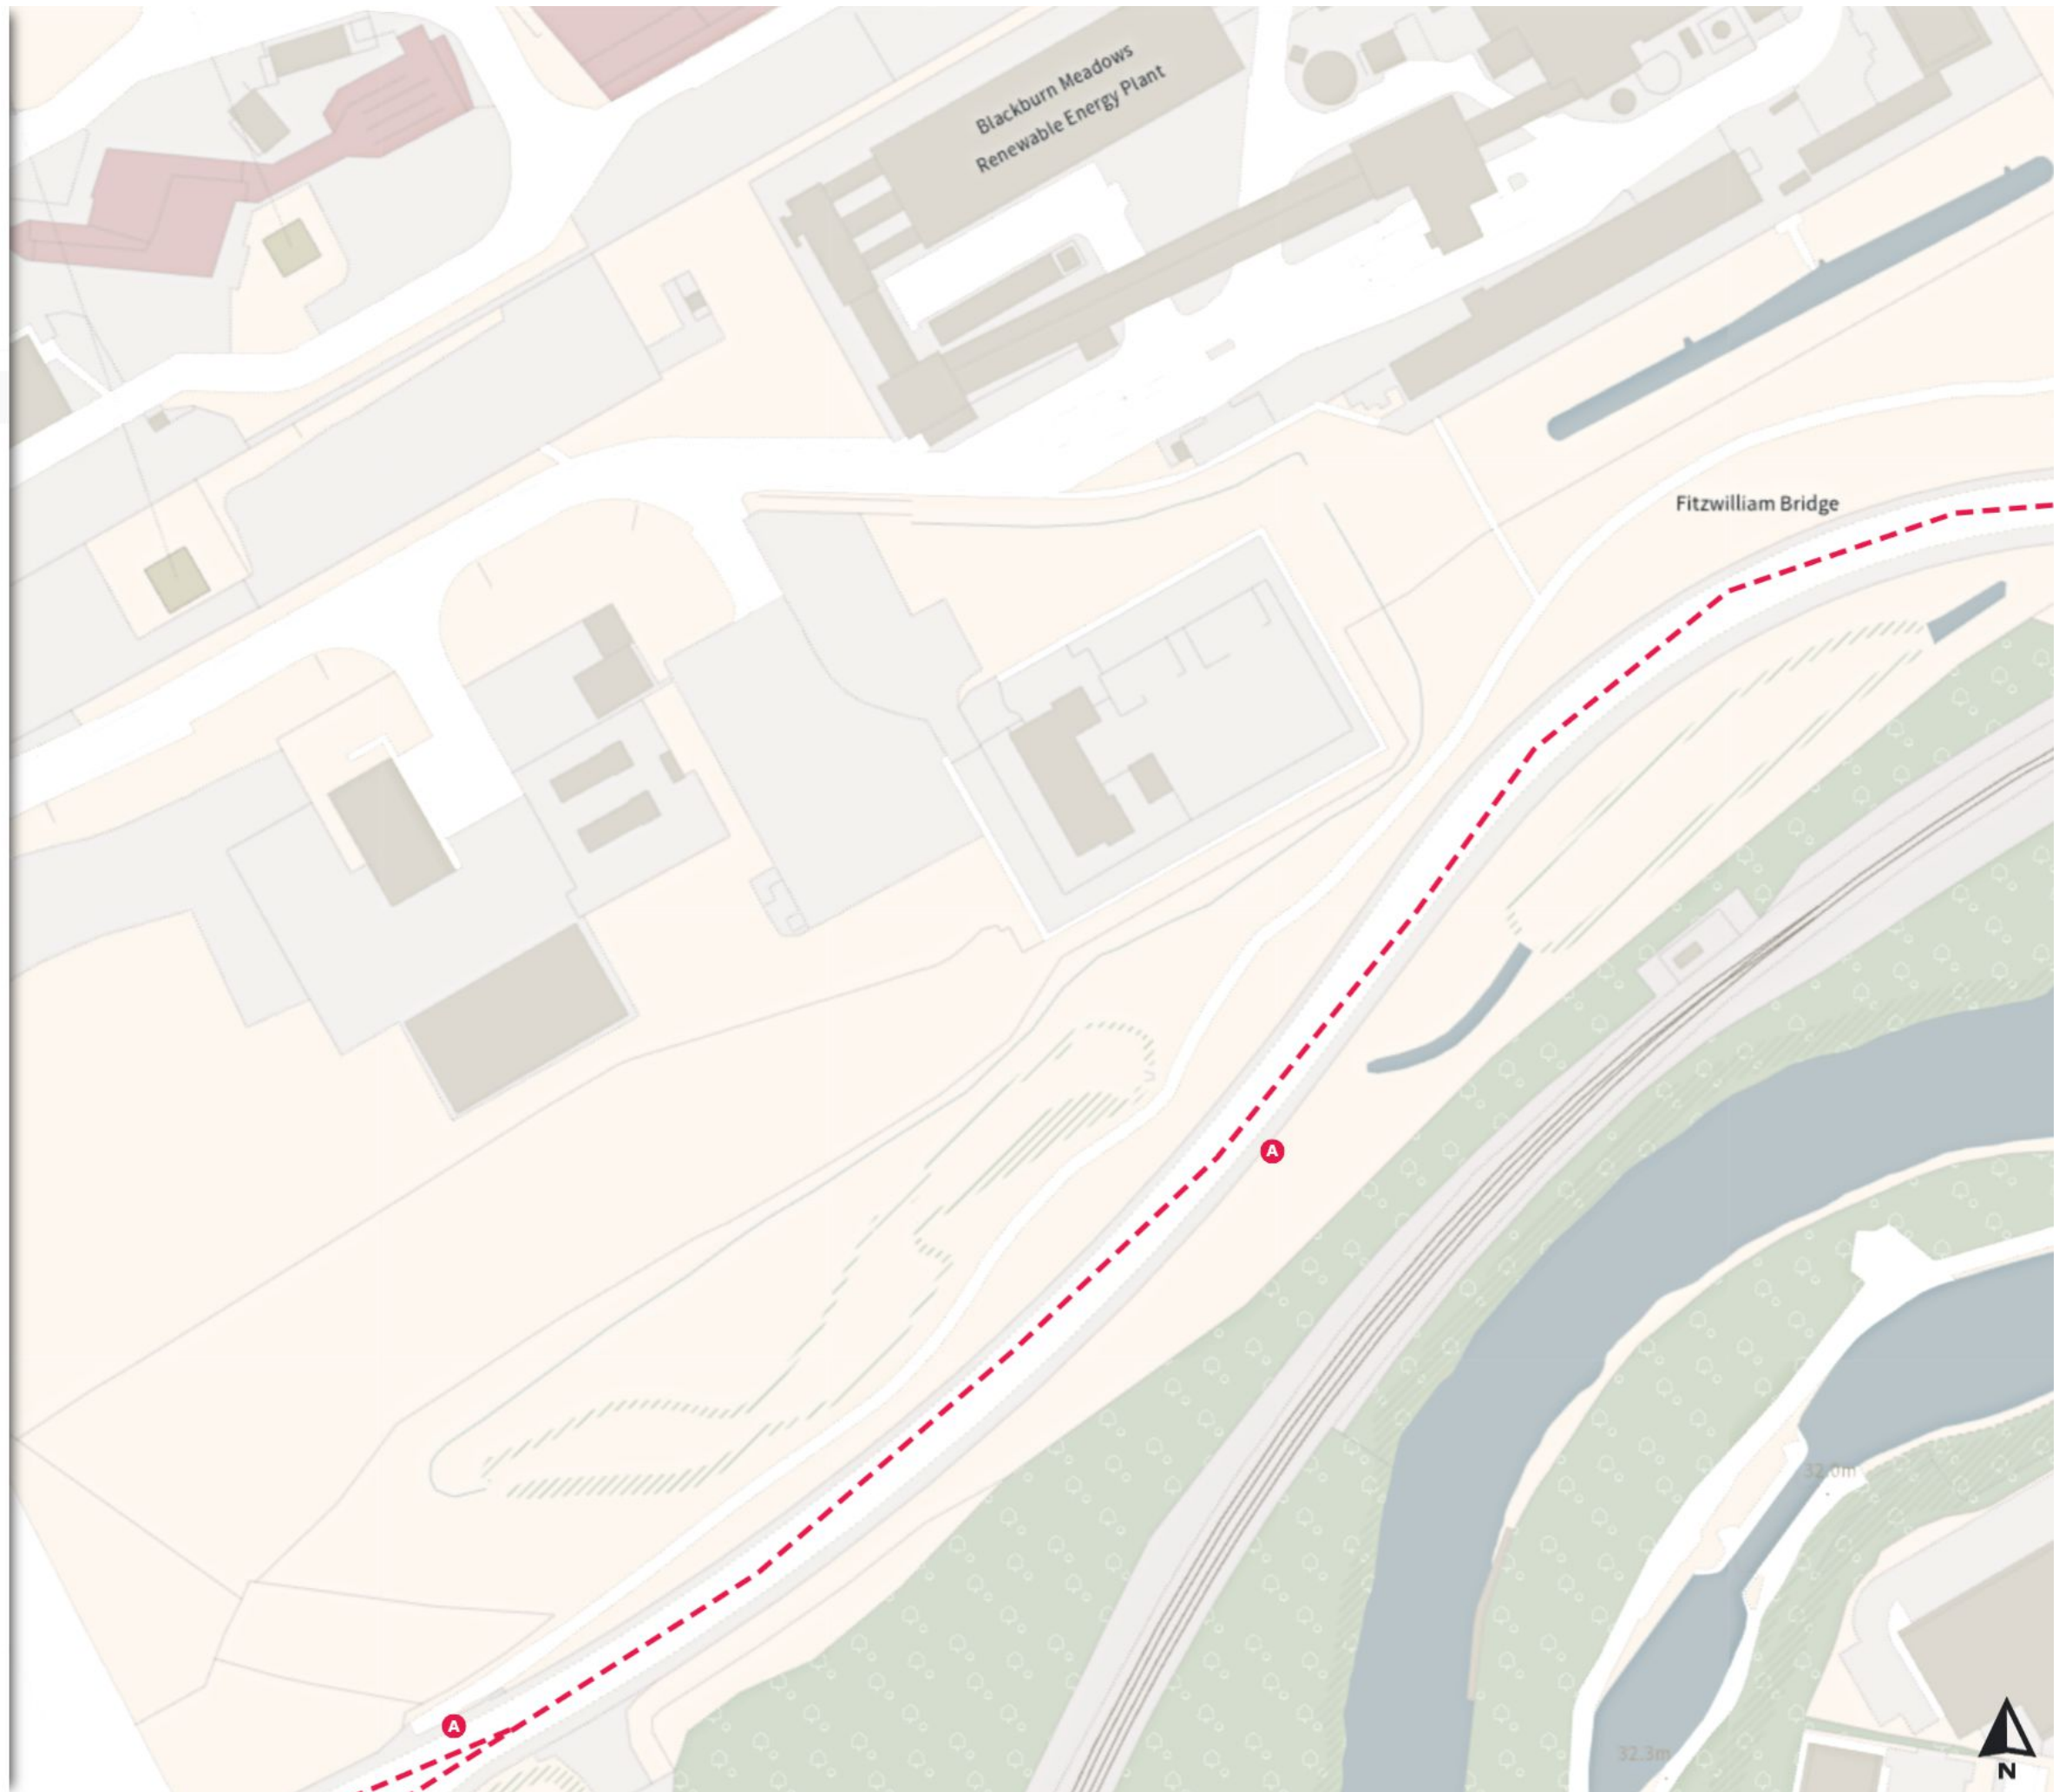

THE SHEFFIELD CITY COUNCIL (STOPPING RESTRICTIONS, WAITING RESTRICTIONS, LOADING RESTRICTIONS & PARKING PLACES) (MAP SCHEDULE) ORDER 2024

Map 135 of 797 Made 03/04/24

Added

■ Clearway

Ⓐ At all times

0 20 40 60m

Scale: 1:1250

North-West: 439572.918, 391651.25
South-East: 439991.479, 391291.942

© Crown copyright and database rights 2024 Ordnance Survey.
You are not permitted to copy, sub-license, distribute or sell any of this data to third parties in any form. Licence number 100018816