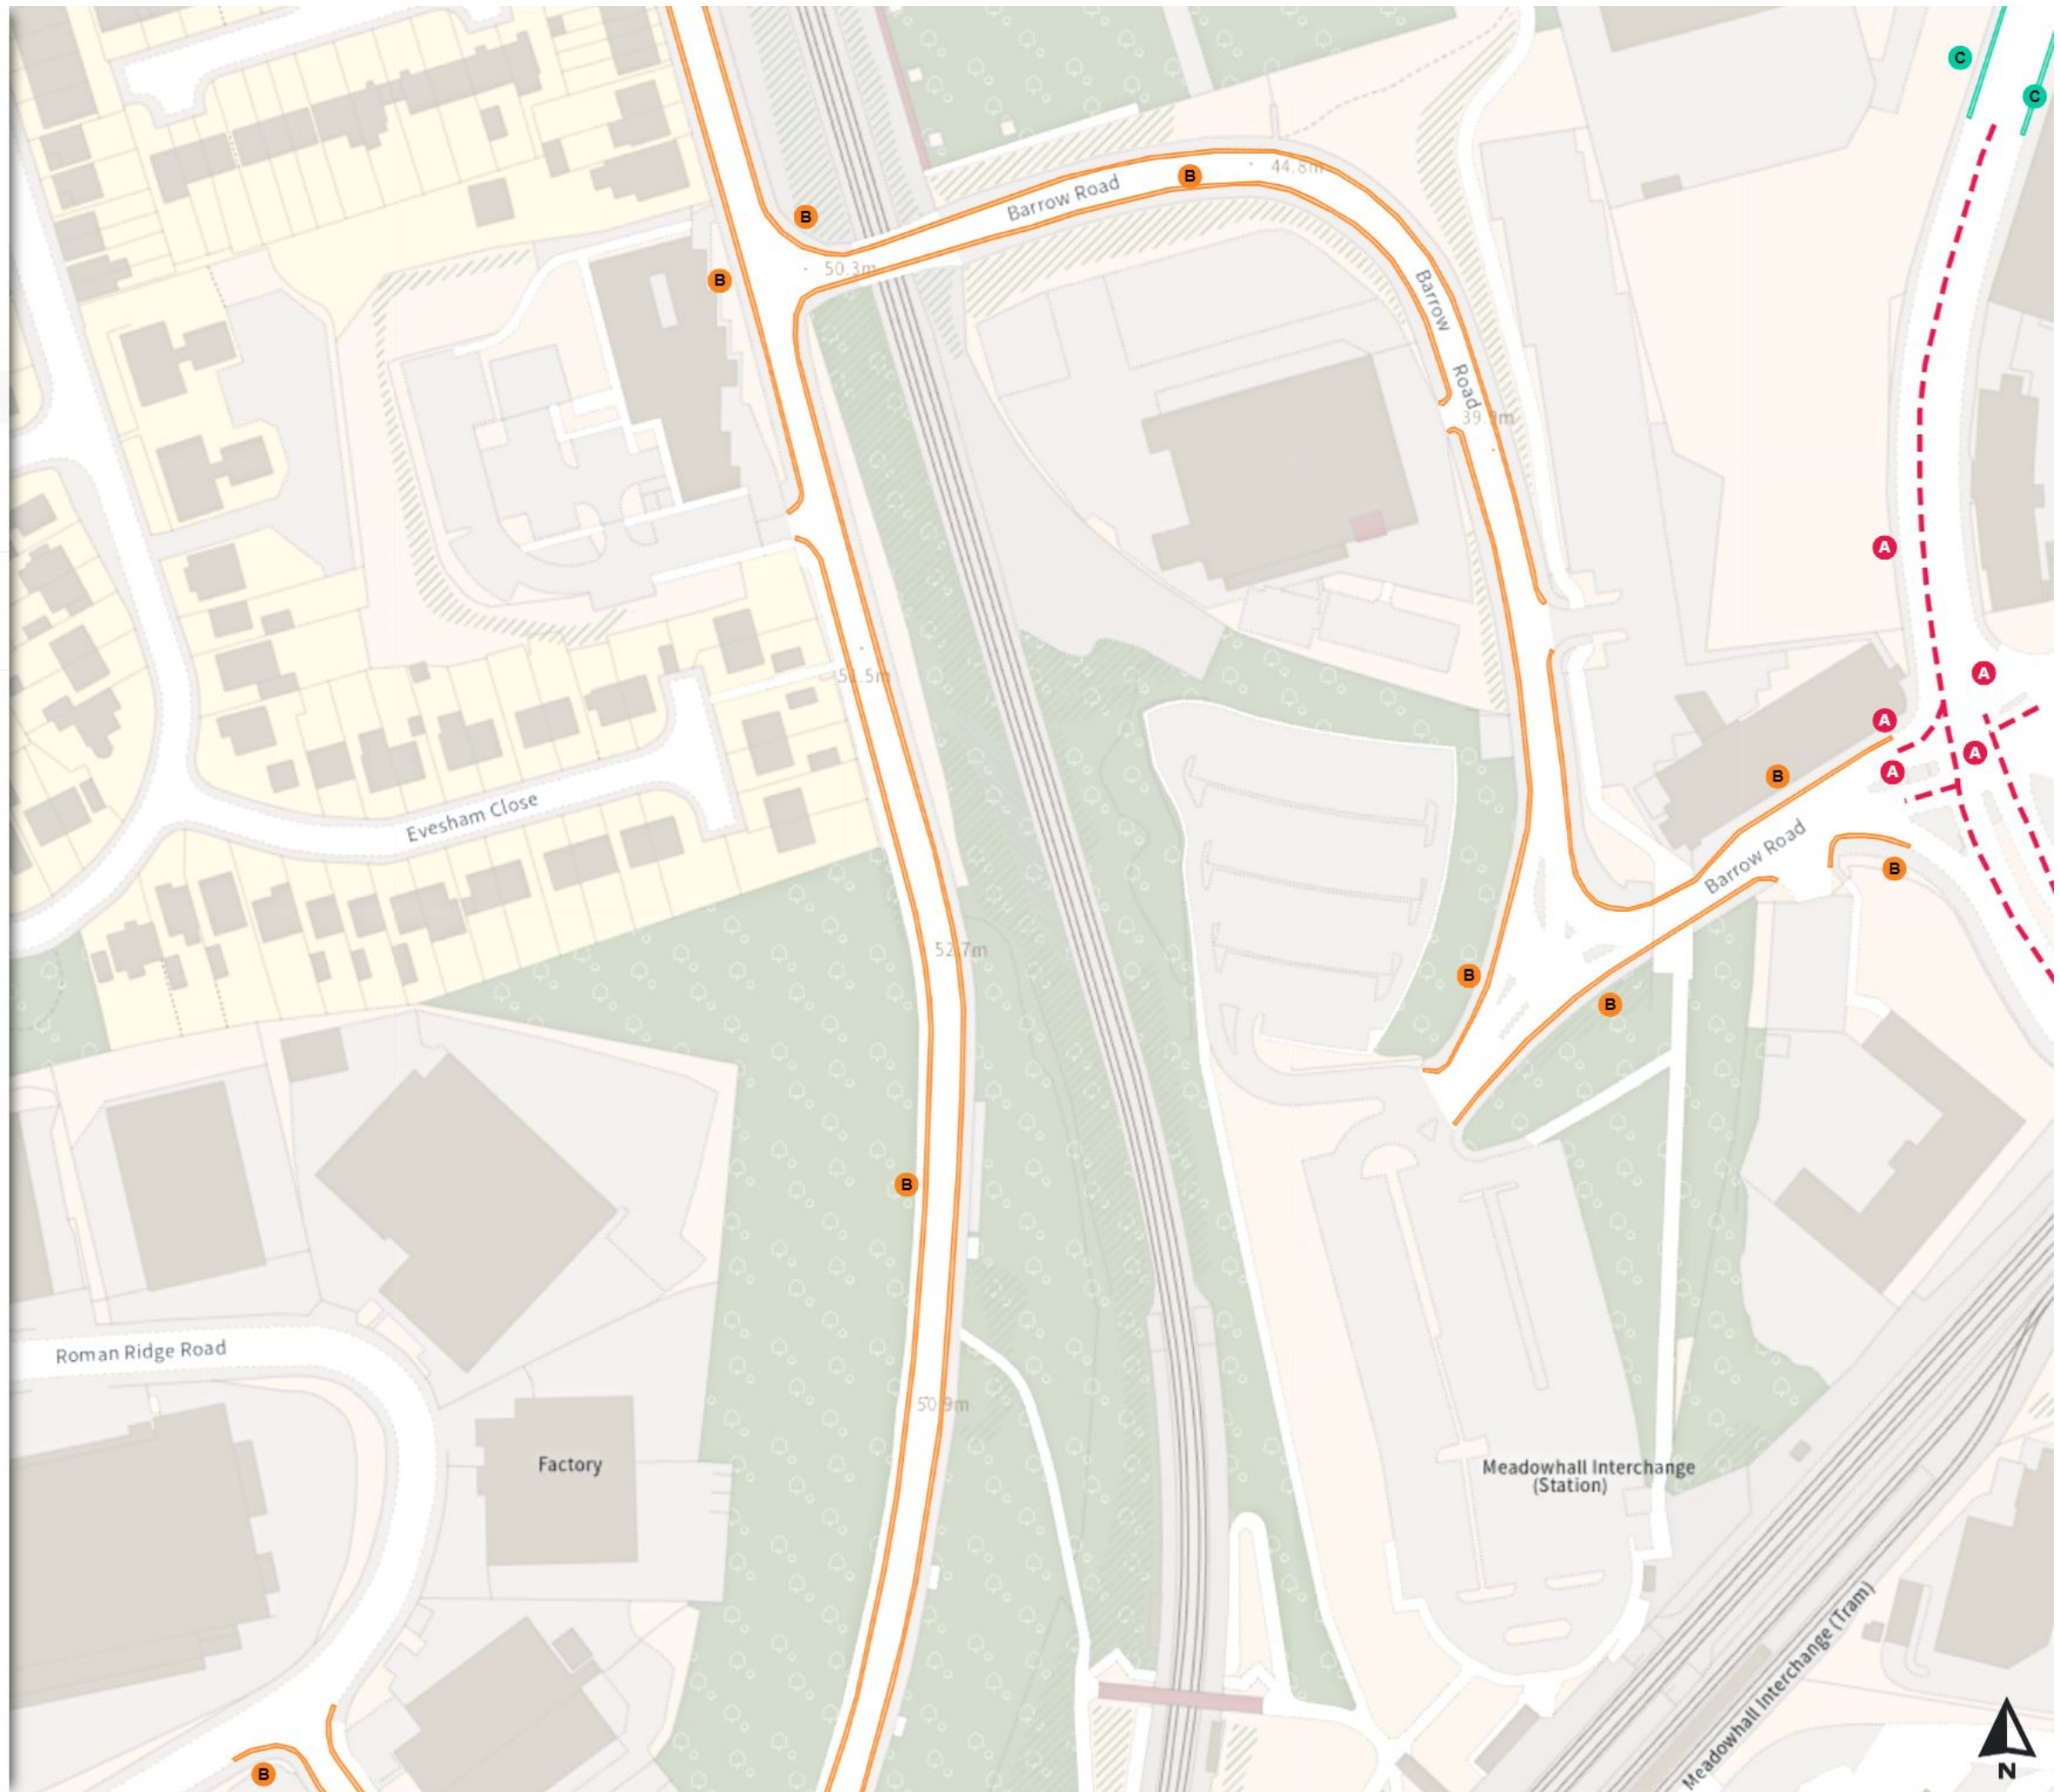

THE SHEFFIELD CITY COUNCIL (STOPPING RESTRICTIONS, WAITING RESTRICTIONS, LOADING RESTRICTIONS & PARKING PLACES) (MAP SCHEDULE) ORDER 2024

Map 133 of 797 Made 03/04/24

Added

- Clearway
- At all times
- No waiting at any time
- At all times
- Shared
- No waiting at any time
- At all times
- No loading
- Mon-Fri 08:00-09:30 16:00-18:30

Scale: 1:1250

North-West: 438748.849, 391644.464
South-East: 439167.347, 391285.084

© Crown copyright and database rights 2024 Ordnance Survey.
You are not permitted to copy, sub-license, distribute or sell any of this data to third parties in any form. Licence number 100018816