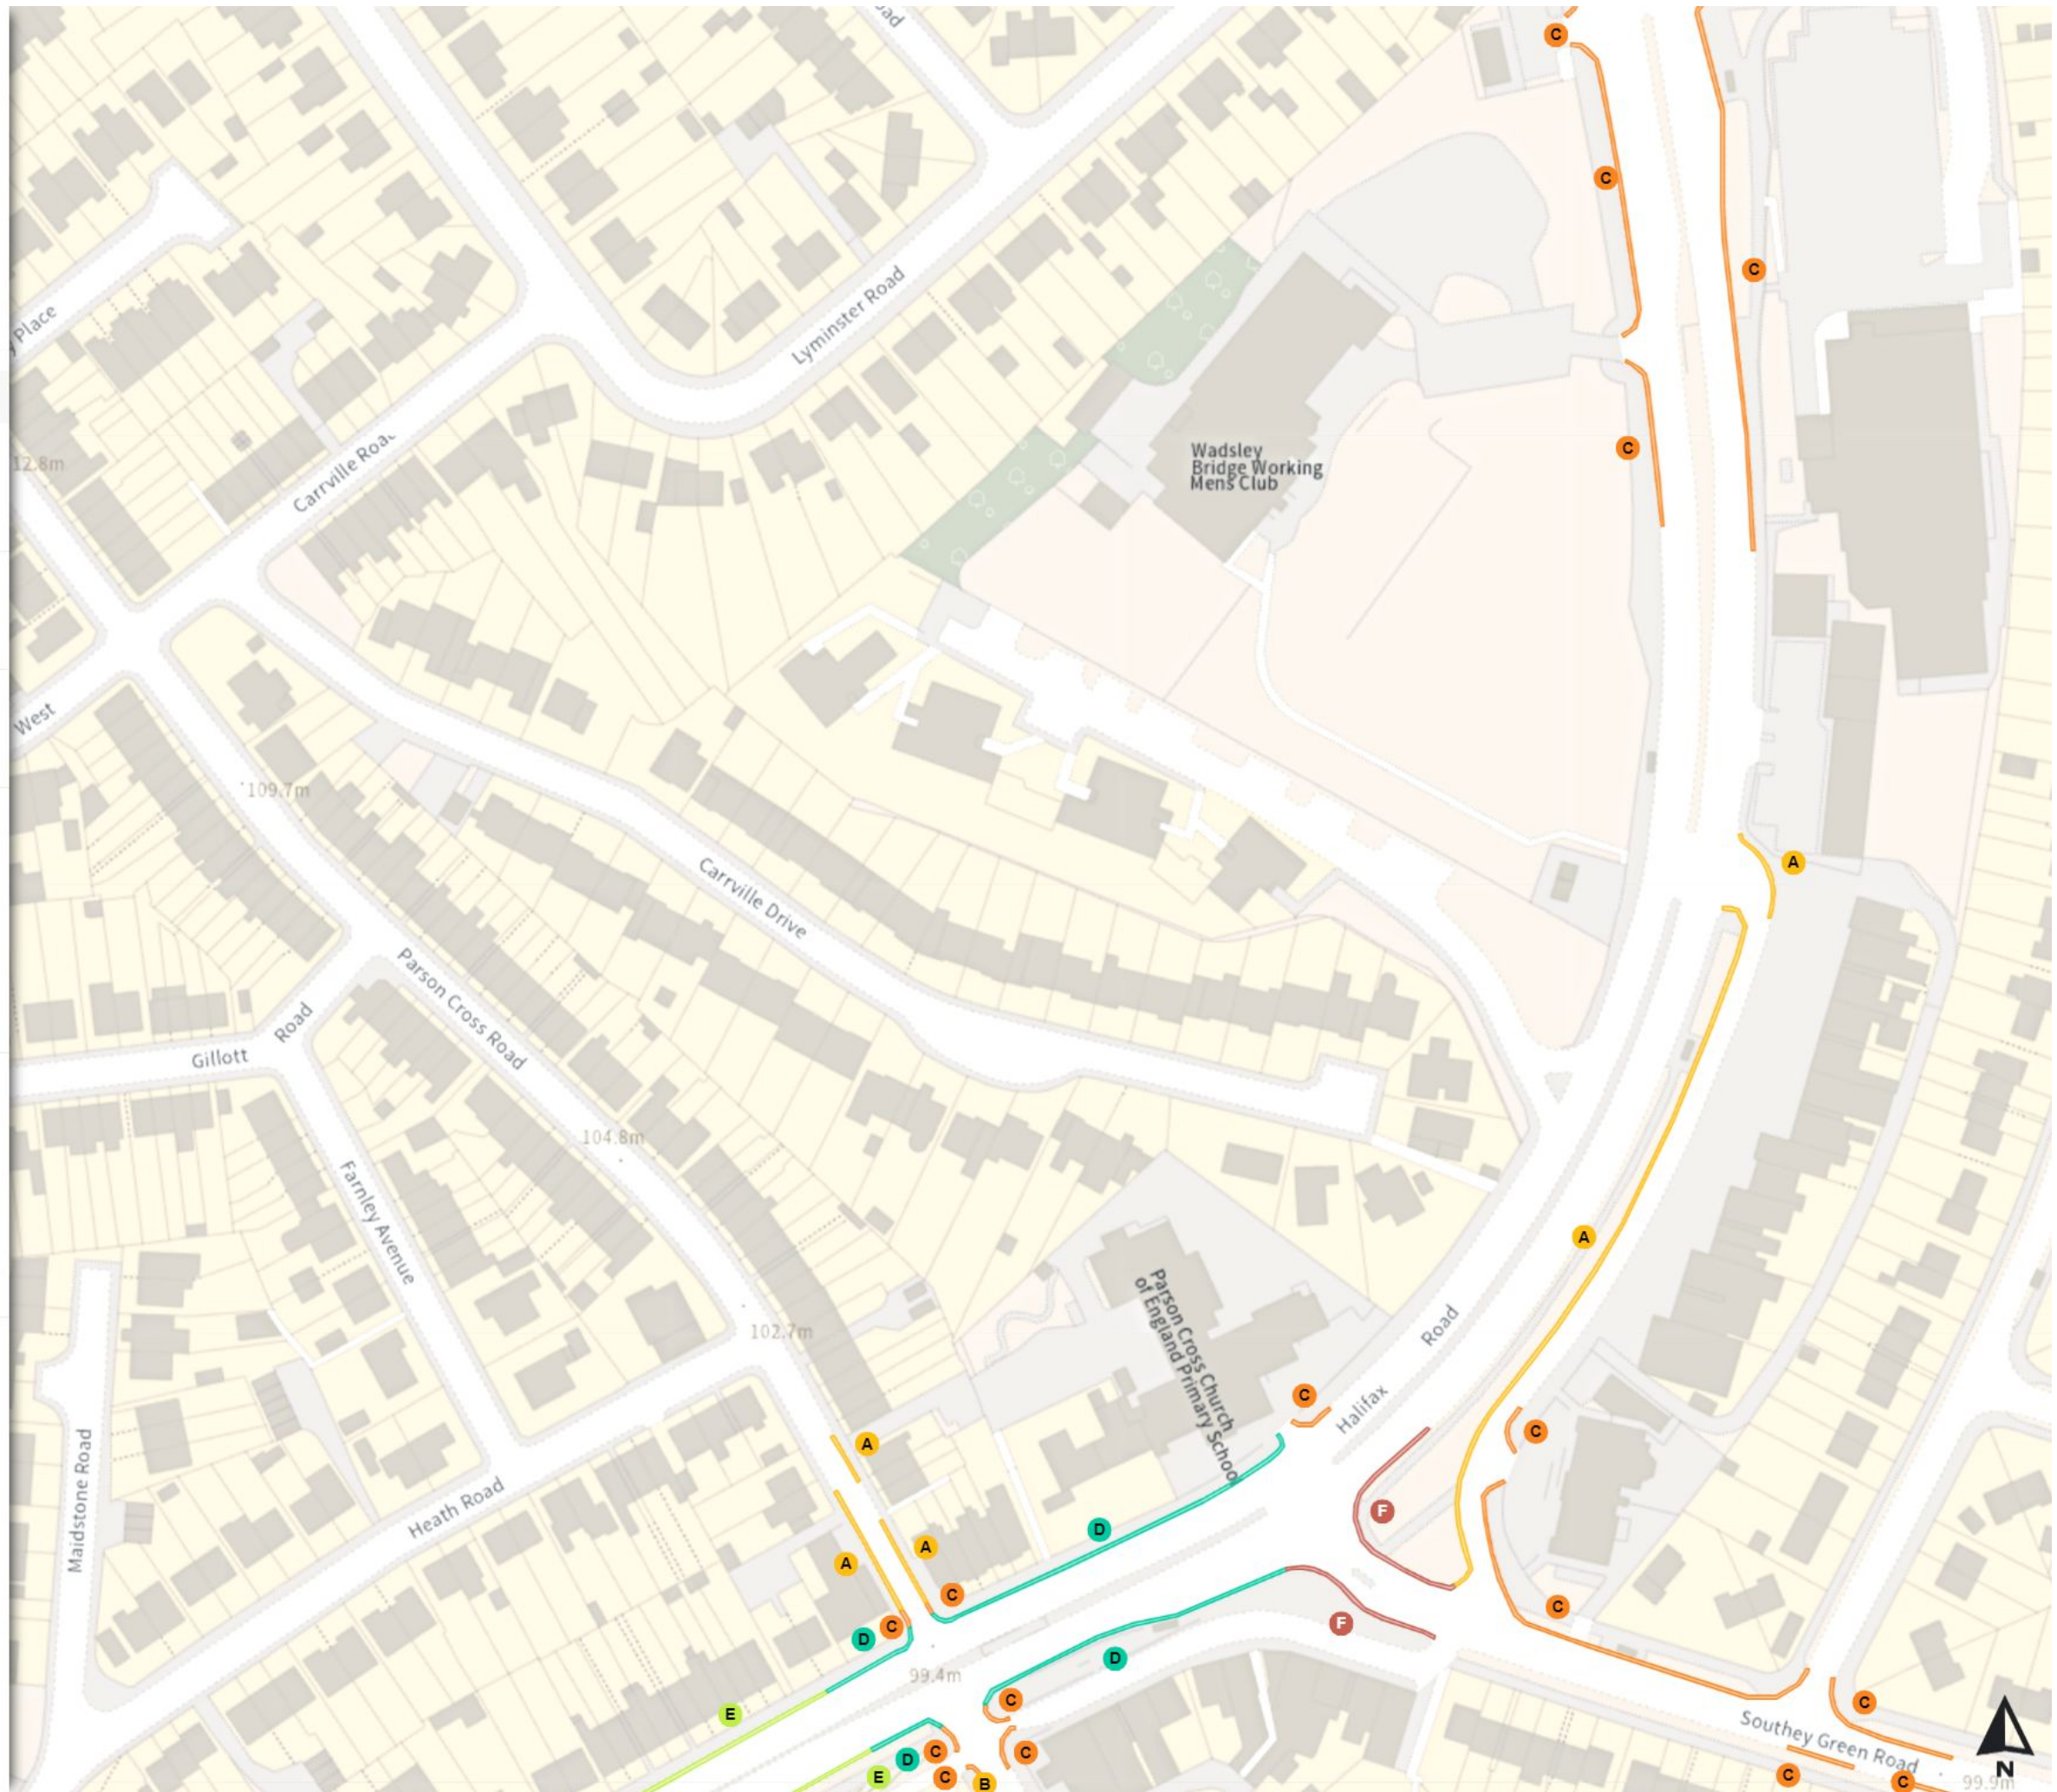

- No loading
- Mon-Fri 08:00-09:30 16:30-18:30

Scale: 1:1250

North-West: 433487.454, 391963.556
South-East: 433905.52, 391603.741

© Crown copyright and database rights 2024 Ordnance Survey.
You are not permitted to copy, sub-license, distribute or sell any of this data to third parties in any form. Licence number 100018816