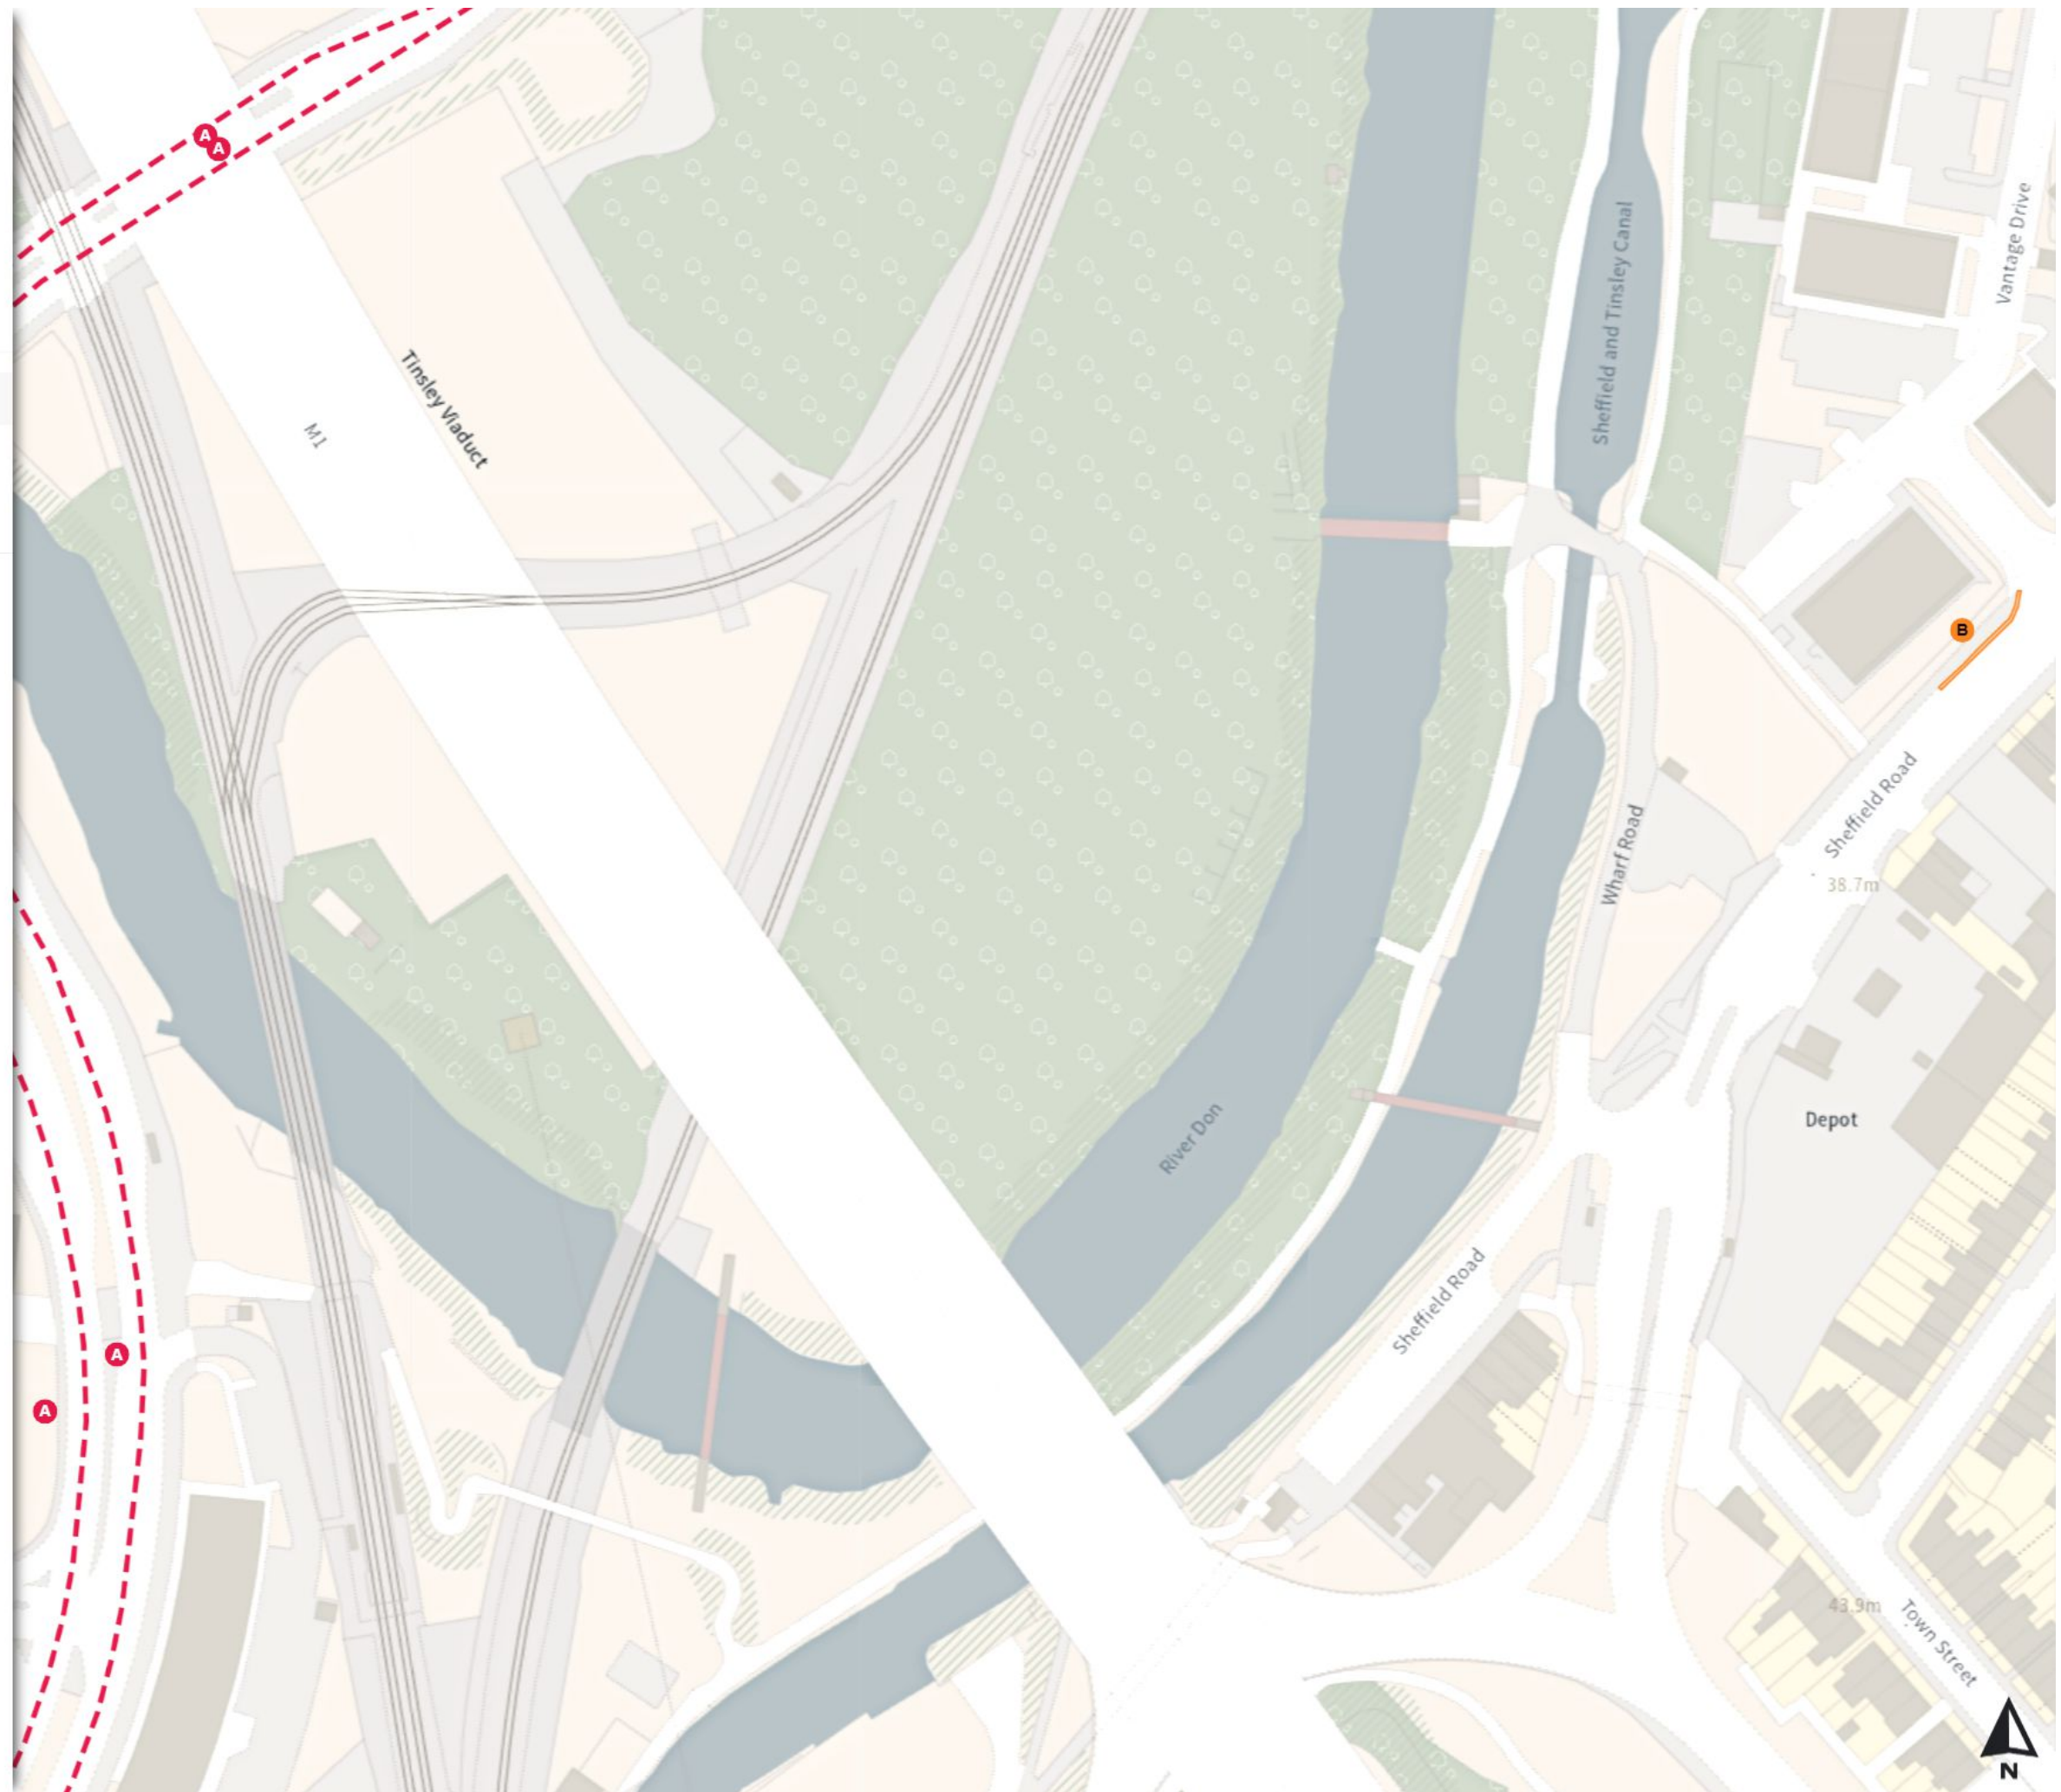

THE SHEFFIELD CITY COUNCIL (STOPPING RESTRICTIONS, WAITING RESTRICTIONS, LOADING RESTRICTIONS & PARKING PLACES) (MAP SCHEDULE) ORDER 2024

Map 155 of 797 Made 03/04/24

Added

- Clearway
- At all times
- No waiting at any time
- At all times

Scale: 1:1250

North-West: 439570.379, 391292.155
South-East: 439988.972, 390932.819

© Crown copyright and database rights 2024 Ordnance Survey.
You are not permitted to copy, sub-license, distribute or sell any of this data to third parties in any form. Licence number 100018816