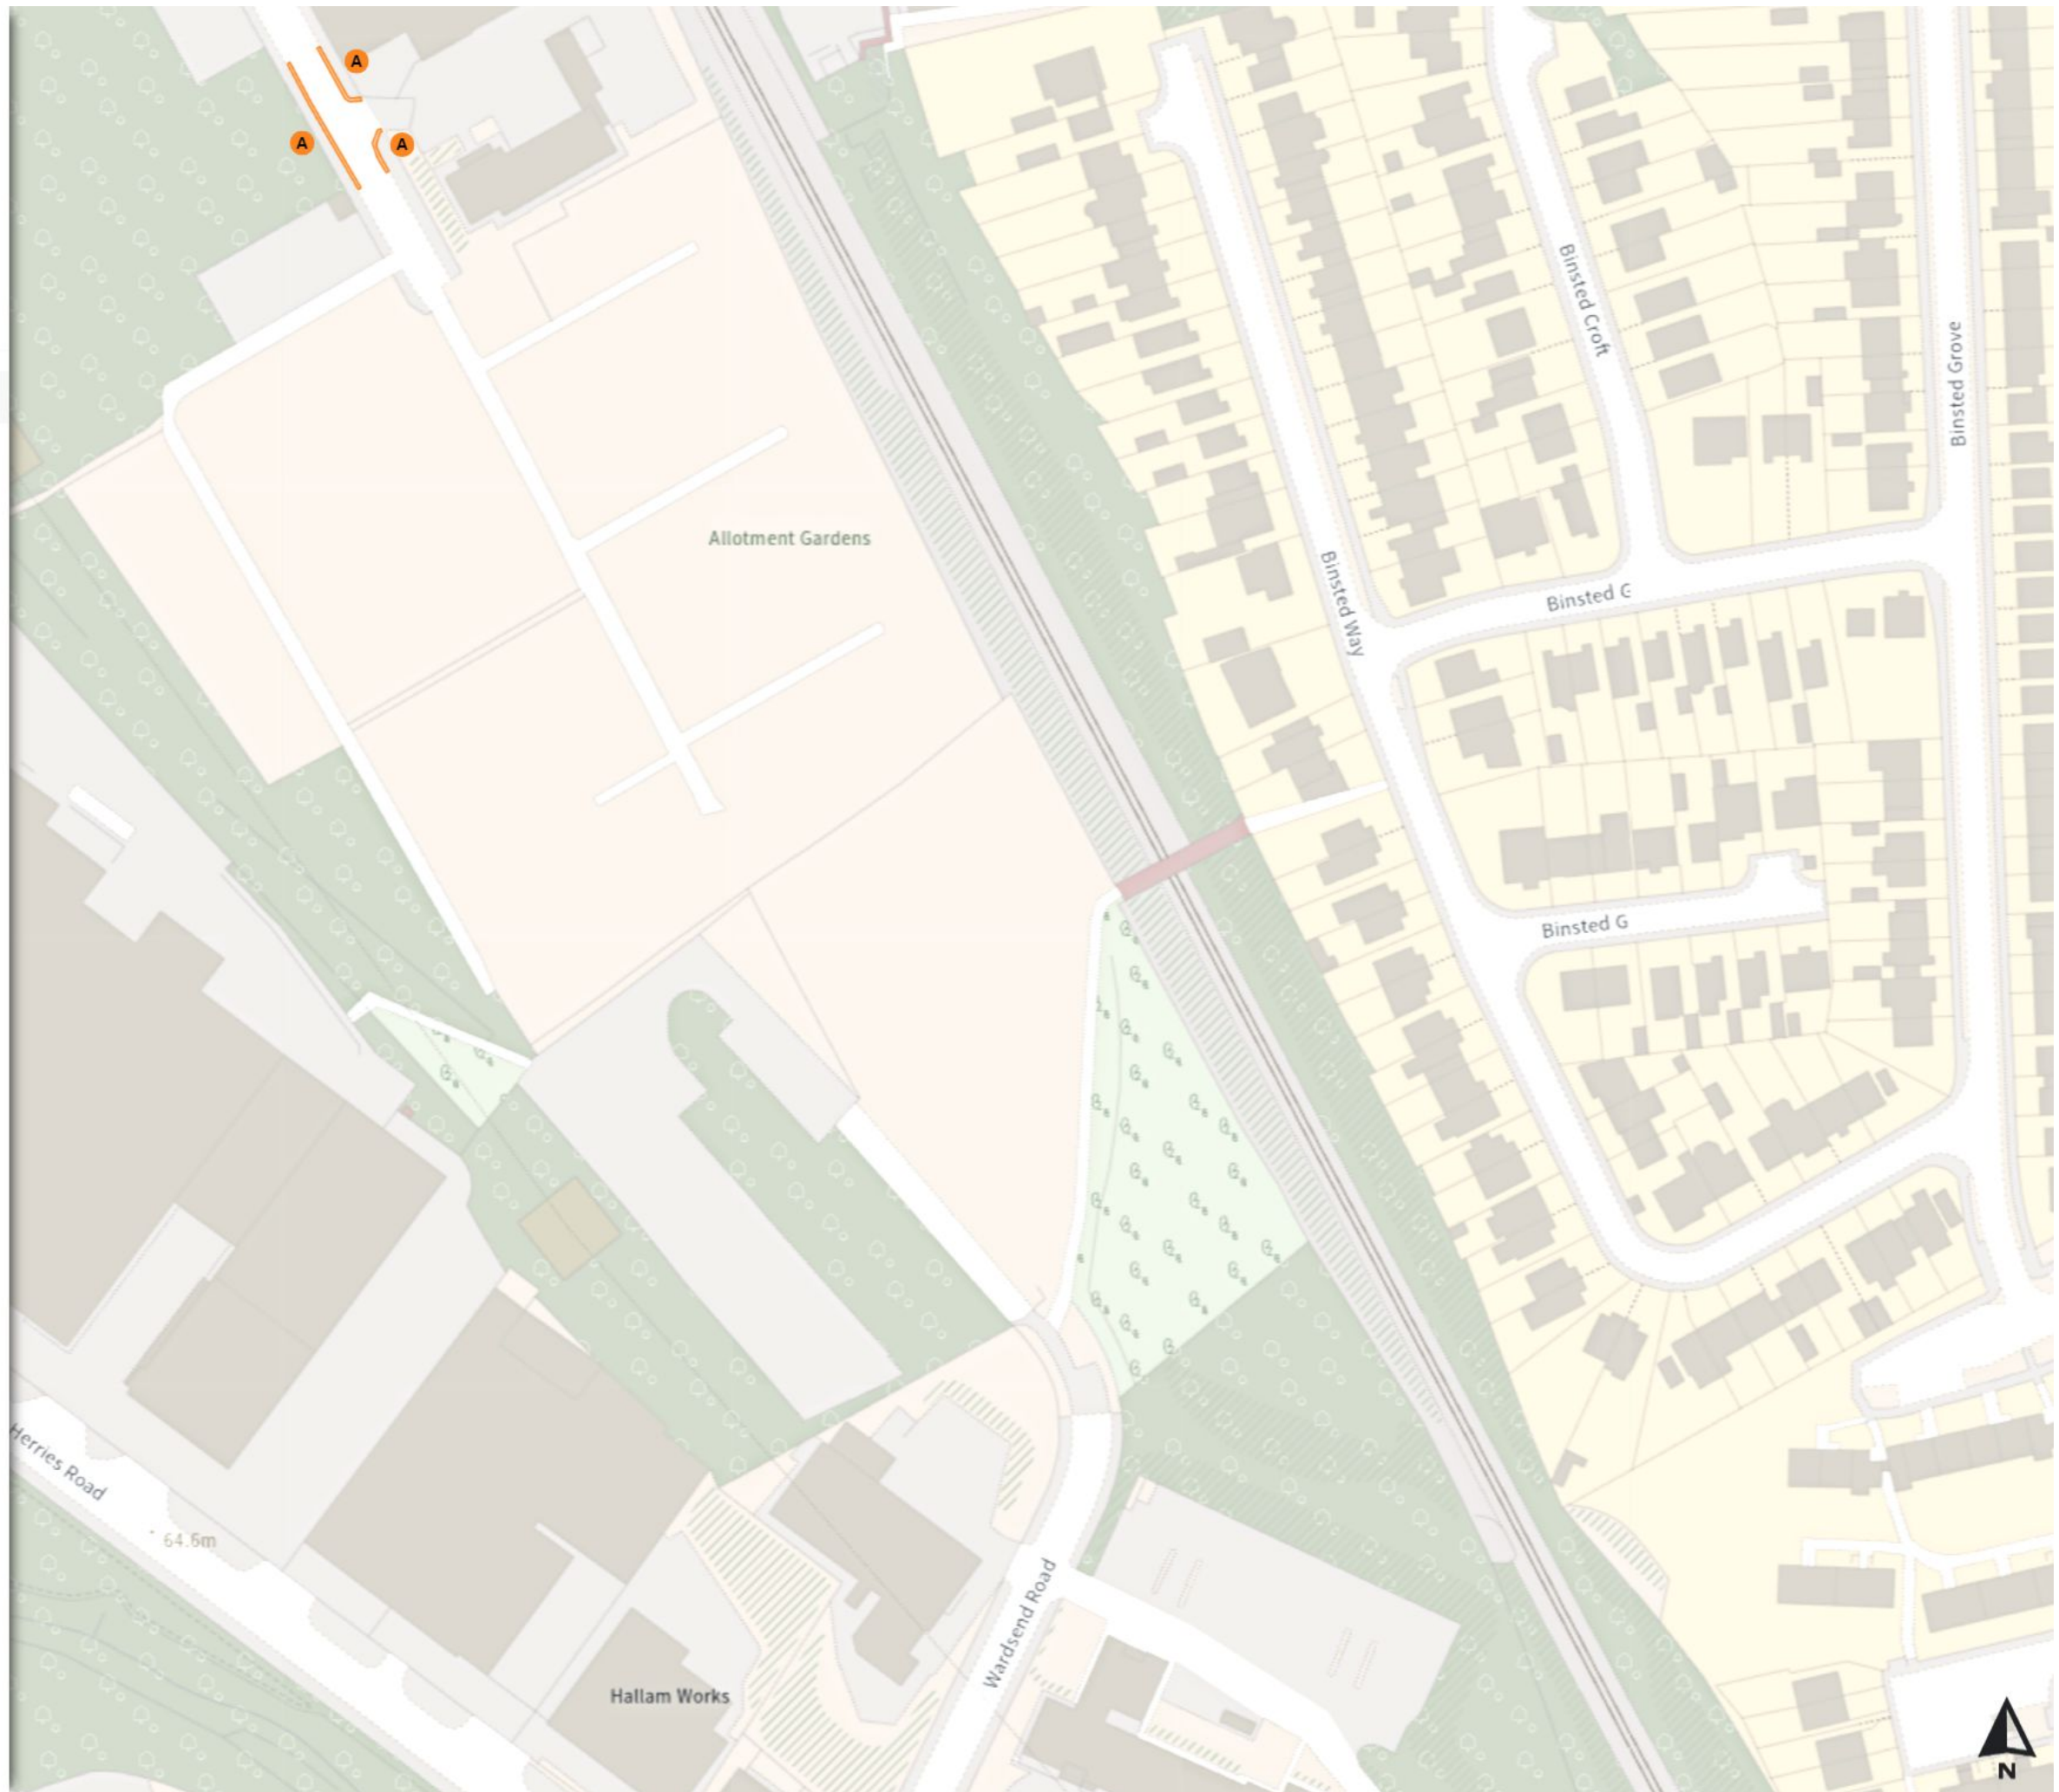

THE SHEFFIELD CITY COUNCIL (STOPPING RESTRICTIONS, WAITING RESTRICTIONS, LOADING RESTRICTIONS & PARKING PLACES) (MAP SCHEDULE) ORDER 2024

Map 142 of 797 Made 03/04/24

Added

No waiting at any time

At all times

0 20 40 60m

Scale: 1:1250

North-West: 433389.291, 391244.756
South-East: 433807.412, 390884.877

© Crown copyright and database rights 2024 Ordnance Survey.
You are not permitted to copy, sub-license, distribute or sell any of this data to third parties in any form. Licence number 100018816