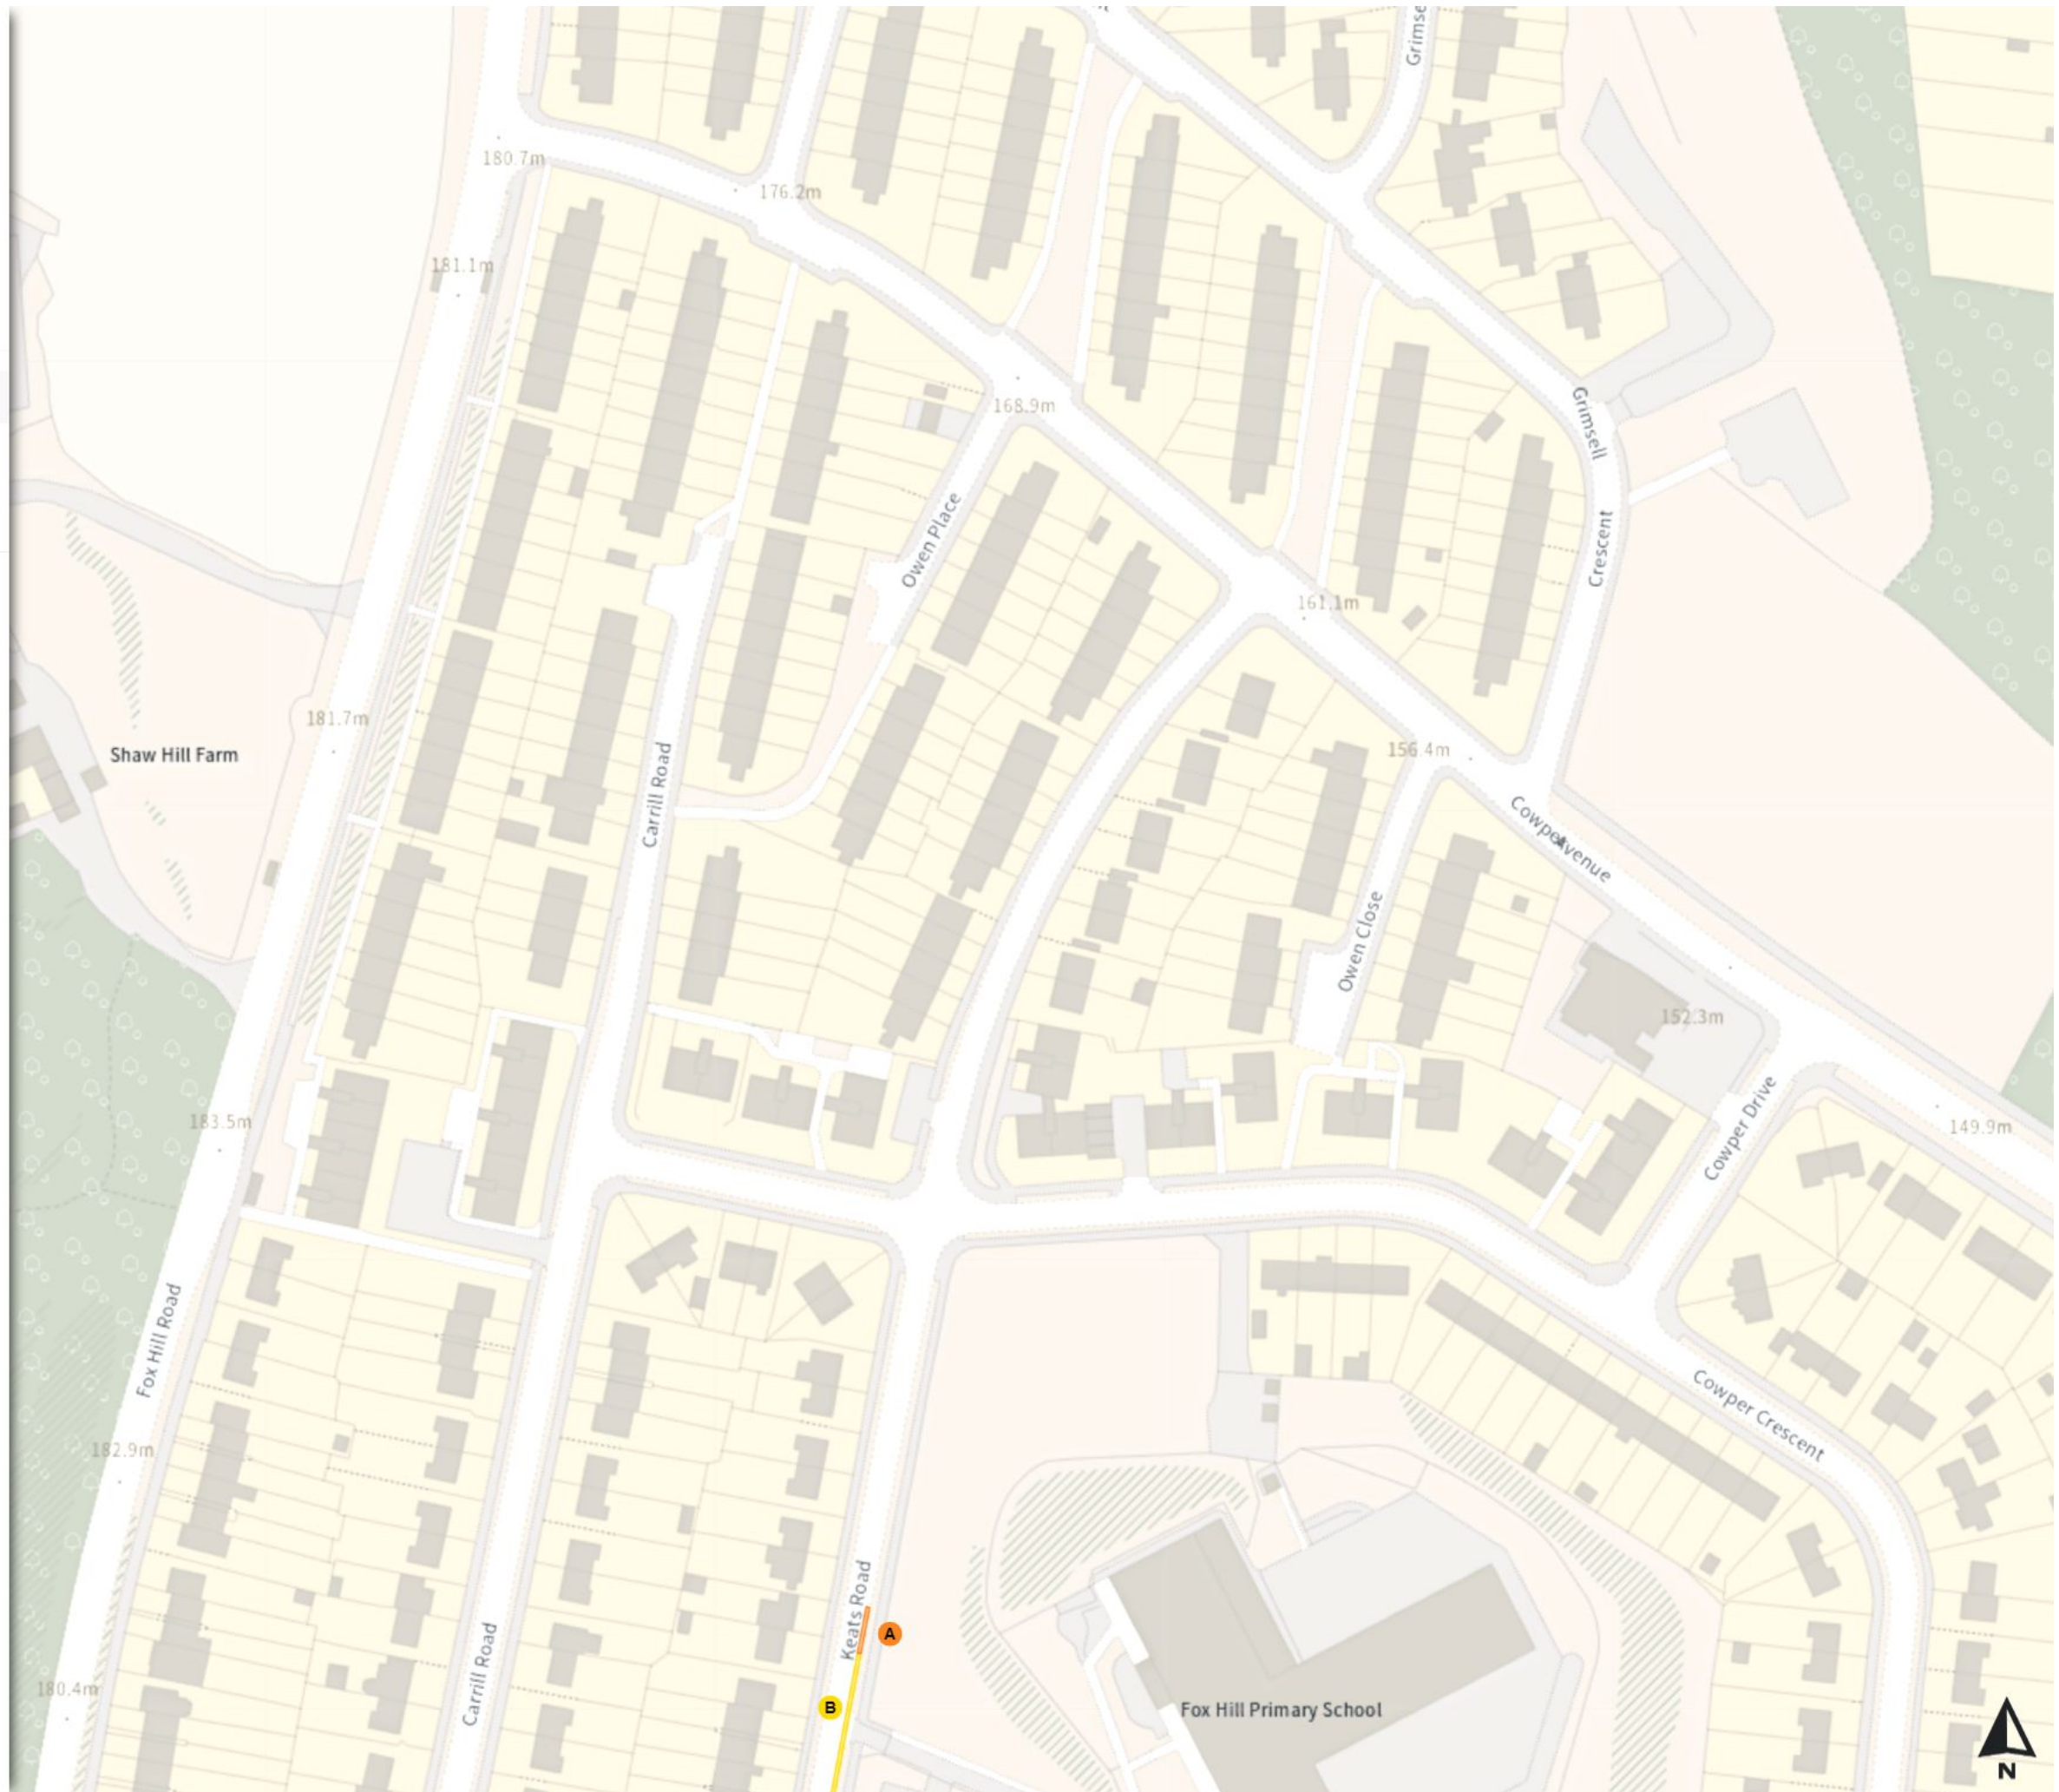

THE SHEFFIELD CITY COUNCIL (STOPPING RESTRICTIONS, WAITING RESTRICTIONS, LOADING RESTRICTIONS & PARKING PLACES) (MAP SCHEDULE) ORDER 2024

Map 76 of 797 Made 03/04/24

Added

No waiting at any time

At all times

Prohibition of stopping on school entrance markings

At all times

0 20 40 60m

Scale: 1:1250

North-West: 433380.078, 393040.12
South-East: 433798.042, 392680.377

© Crown copyright and database rights 2024 Ordnance Survey.
You are not permitted to copy, sub-license, distribute or sell any of this data to third parties in any form. Licence number 100018816