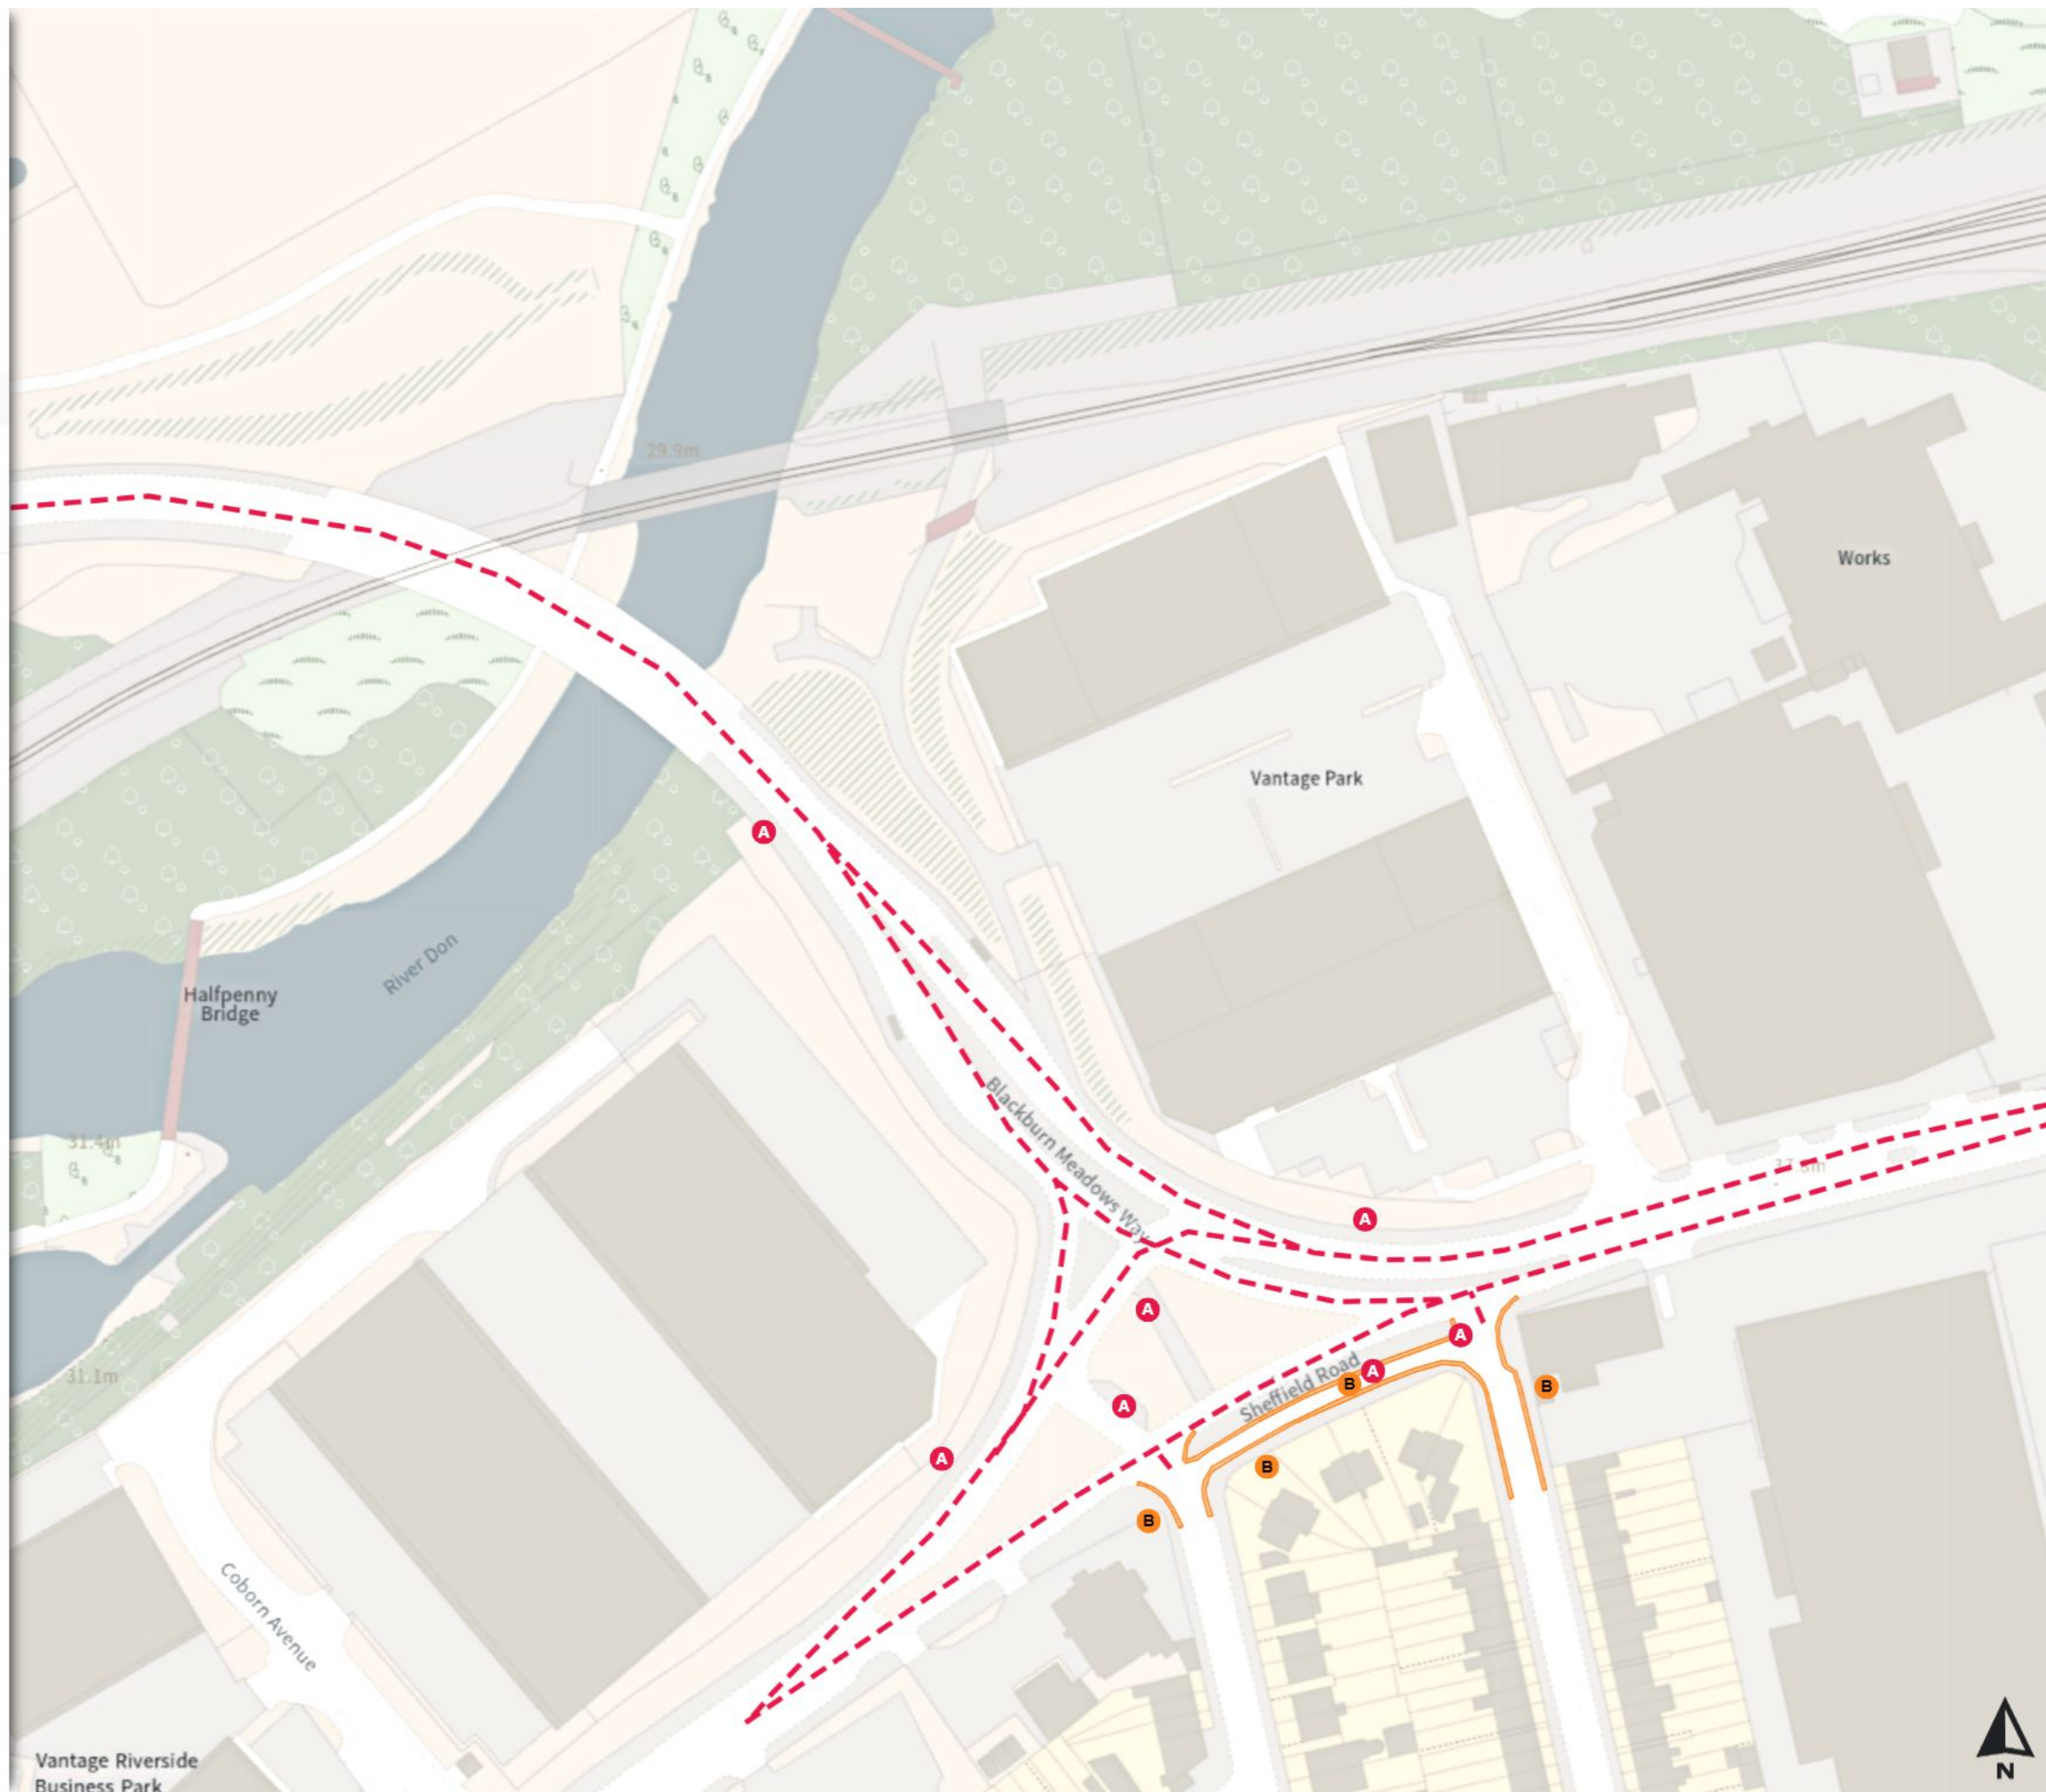

THE SHEFFIELD CITY COUNCIL (STOPPING RESTRICTIONS, WAITING RESTRICTIONS, LOADING RESTRICTIONS & PARKING PLACES) (MAP SCHEDULE) ORDER 2024

Map 136 of 797 Made 03/04/24

Added

- Clearway
- At all times
- No waiting at any time
- At all times

0 20 40 60m

Scale: 1:1250

North-West: 439984.863, 391654.696
South-East: 440403.456, 391295.424

© Crown copyright and database rights 2024 Ordnance Survey.
You are not permitted to copy, sub-license, distribute or sell any of this data to third parties in any form. Licence number 100018816