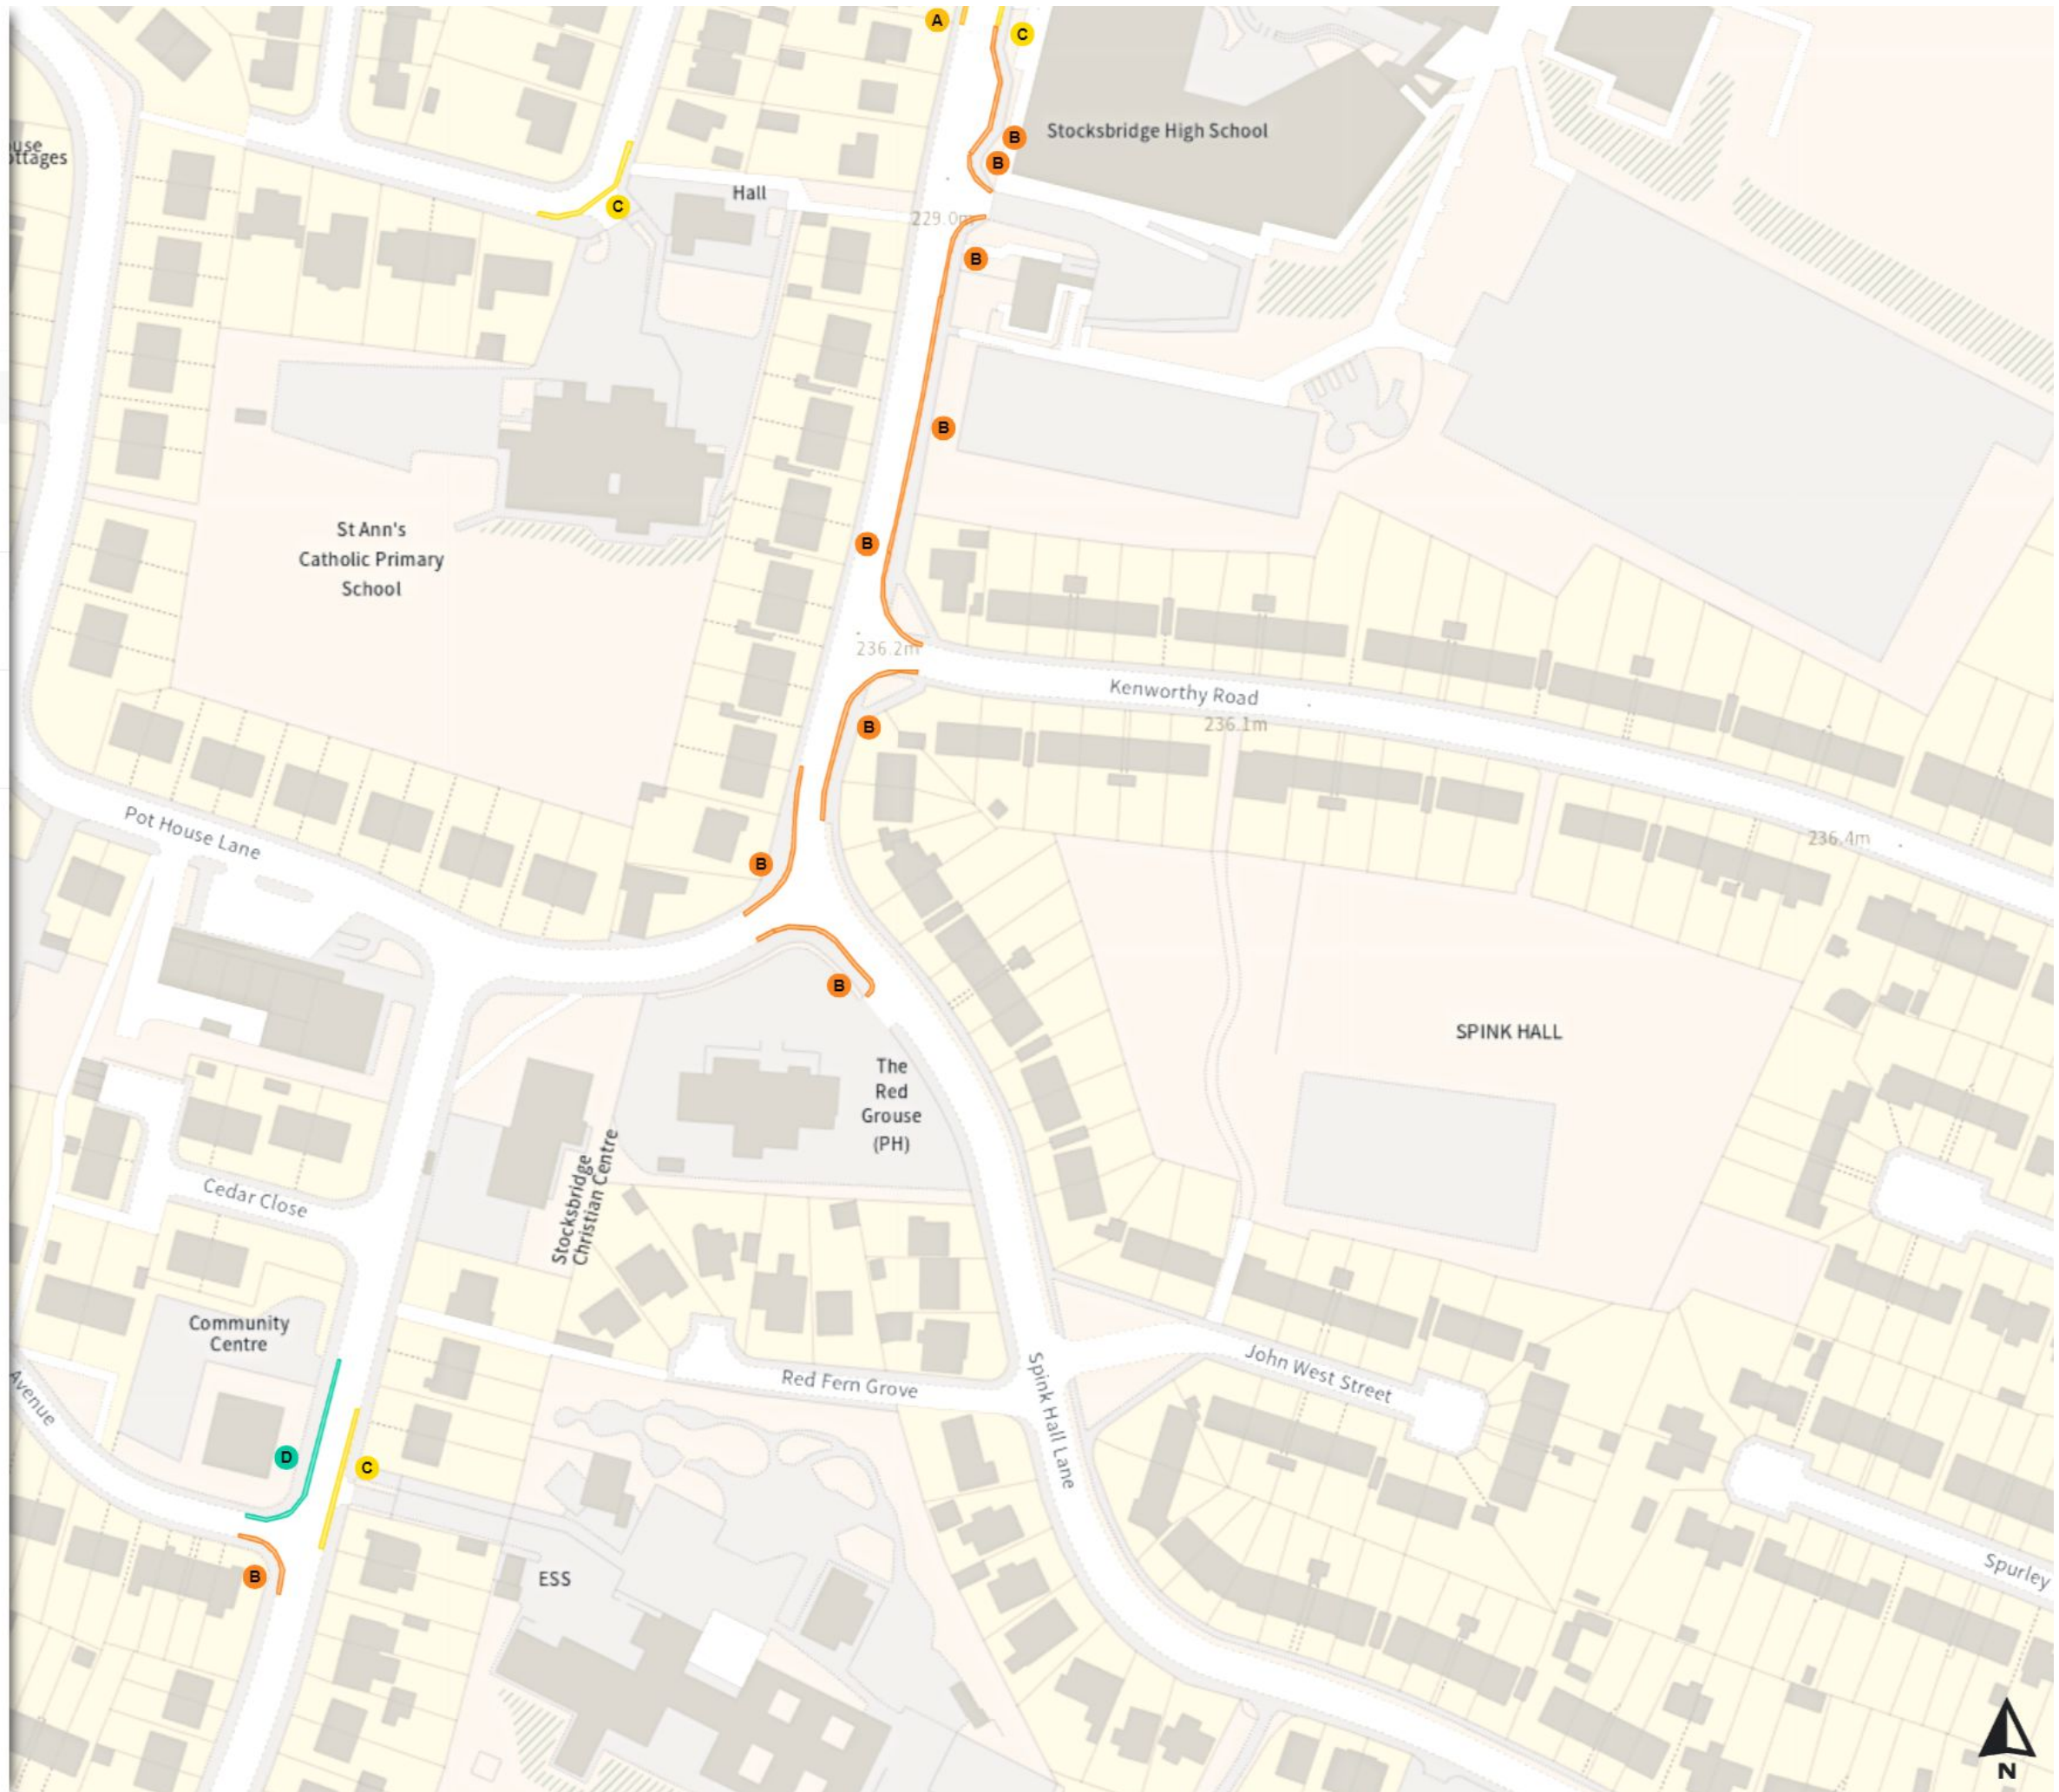

THE SHEFFIELD CITY COUNCIL (STOPPING RESTRICTIONS, WAITING RESTRICTIONS, LOADING RESTRICTIONS & PARKING PLACES) (MAP SCHEDULE) ORDER 2024

Map 9 of 797 Made 03/04/24

Added

No waiting
A Mon-Fri 08:00-09:00 14:30-16:00

No waiting at any time
B At all times

Prohibition of stopping on school entrance markings
C At all times

Shared
D No waiting at any time
At all times

No loading
Mon-Fri 08:00-09:30 14:30-16:30

Scale: 1:1250

North-West: 426654.346, 398029.633
South-East: 427071.357, 397669.685

© Crown copyright and database rights 2024 Ordnance Survey.
You are not permitted to copy, sub-license, distribute or sell any of this data to third parties in any form. Licence number 100018816