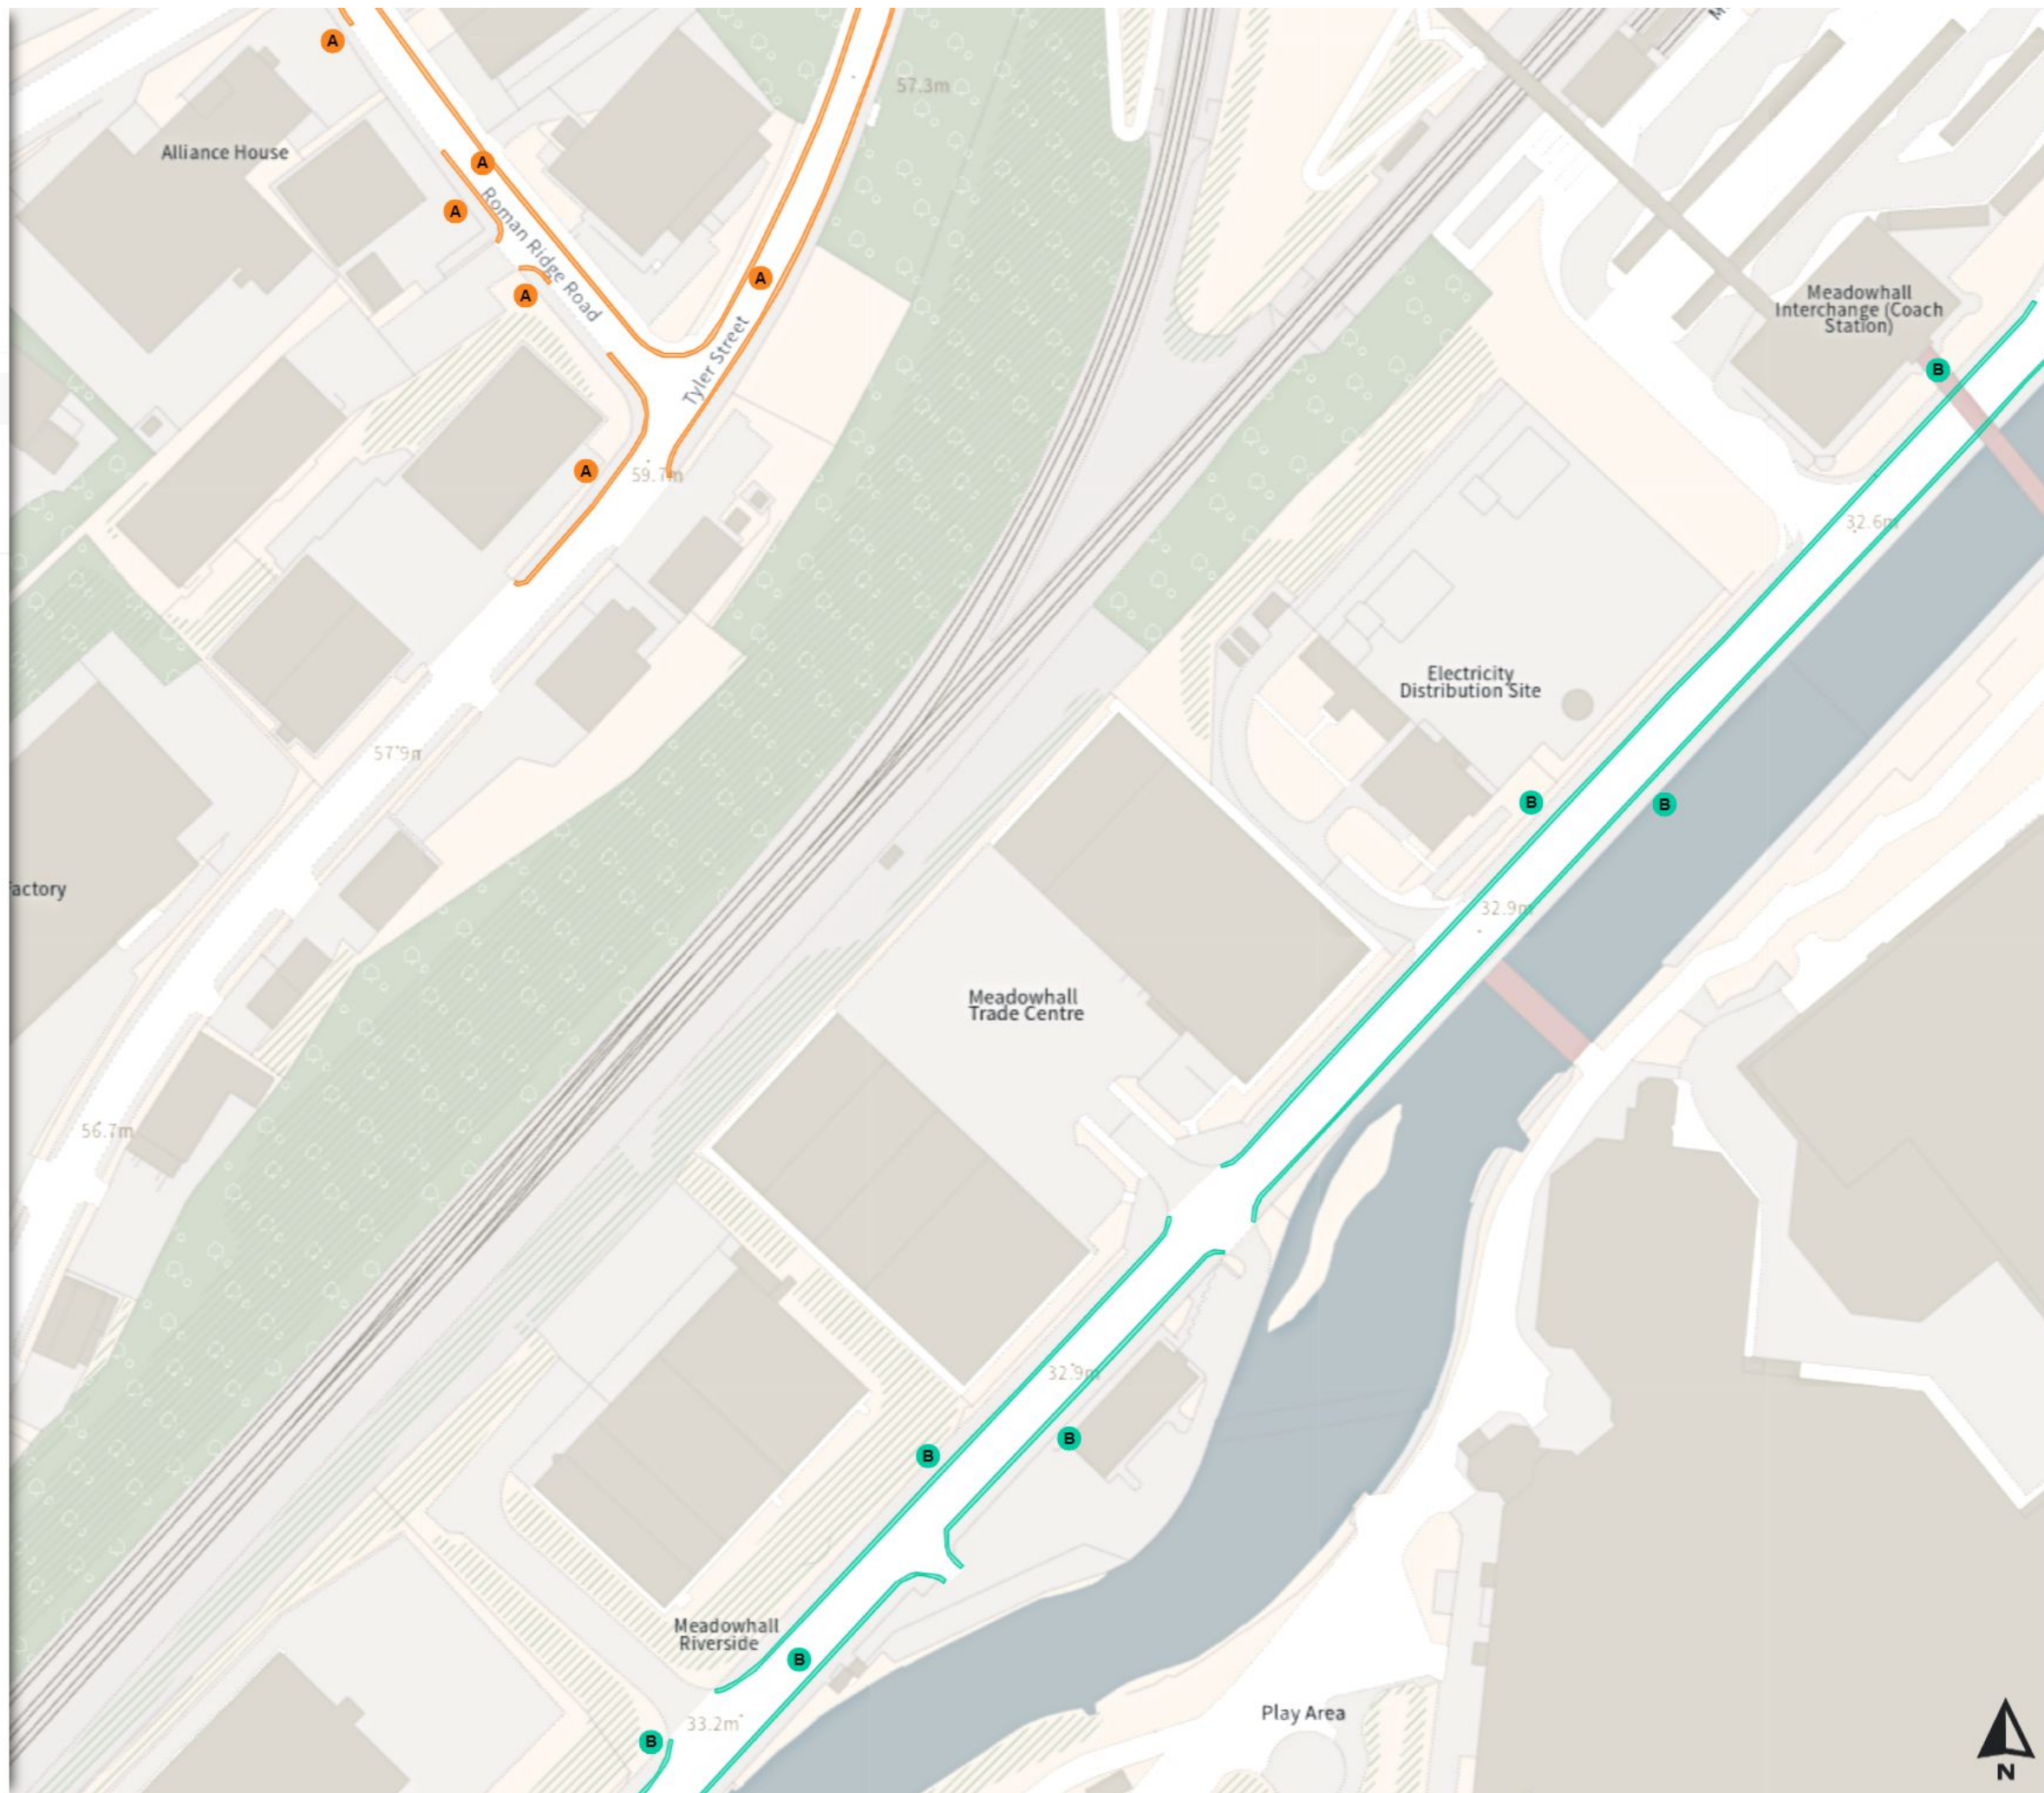

Shared

No waiting at any time

At all times

No loading

Mon-Fri 07:30-09:30 16:00-18:30

Scale: 1:1250

North-West: 438746.248, 391285.369
South-East: 439164.777, 390925.961

© Crown copyright and database rights 2024 Ordnance Survey.
You are not permitted to copy, sub-license, distribute or sell any of this data to third parties in any form. Licence number 100018816