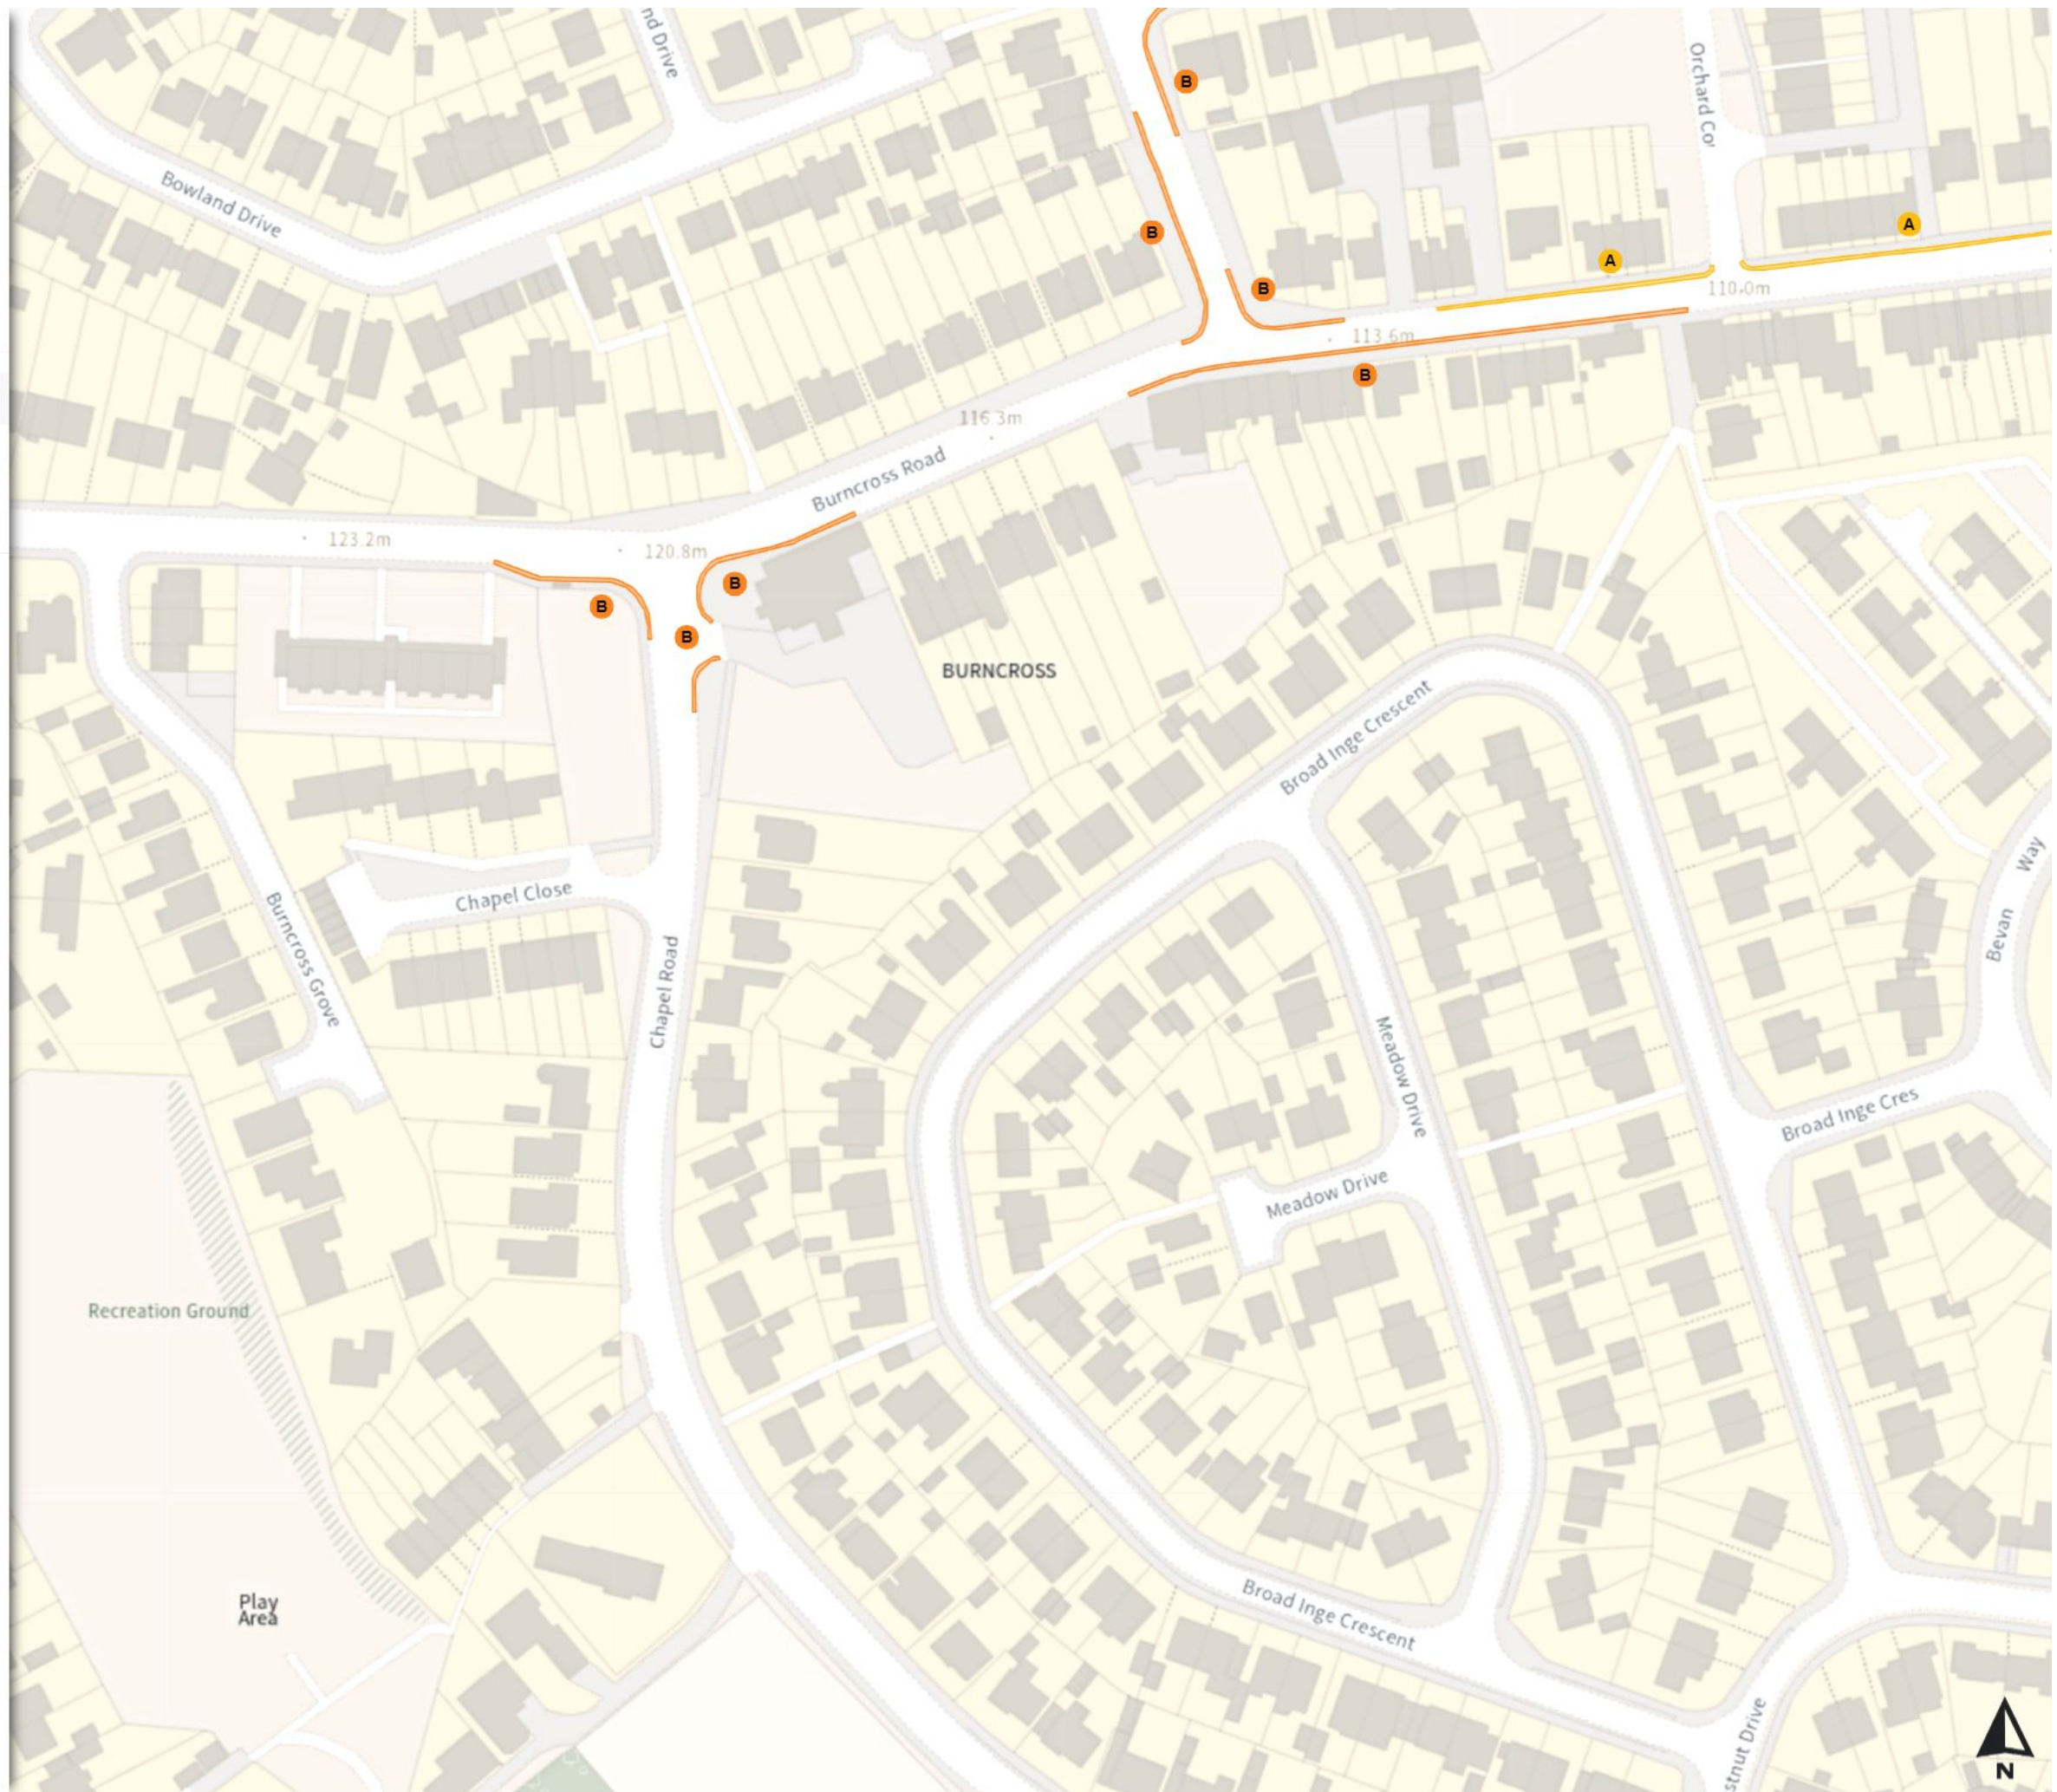

THE SHEFFIELD CITY COUNCIL (STOPPING RESTRICTIONS, WAITING RESTRICTIONS, LOADING RESTRICTIONS & PARKING PLACES) (MAP SCHEDULE) ORDER 2024

Map 35 of 797 Made 03/04/24

Added

- No waiting
- A Mon-Sat 08:00-18:30
- No waiting at any time
- B At all times

0 20 40 60m

Scale: 1:1250

North-West: 434107.283, 396277.198
South-East: 434525.02, 395917.767

© Crown copyright and database rights 2024 Ordnance Survey.
You are not permitted to copy, sub-license, distribute or sell any of this data to third parties in any form. Licence number 100018816