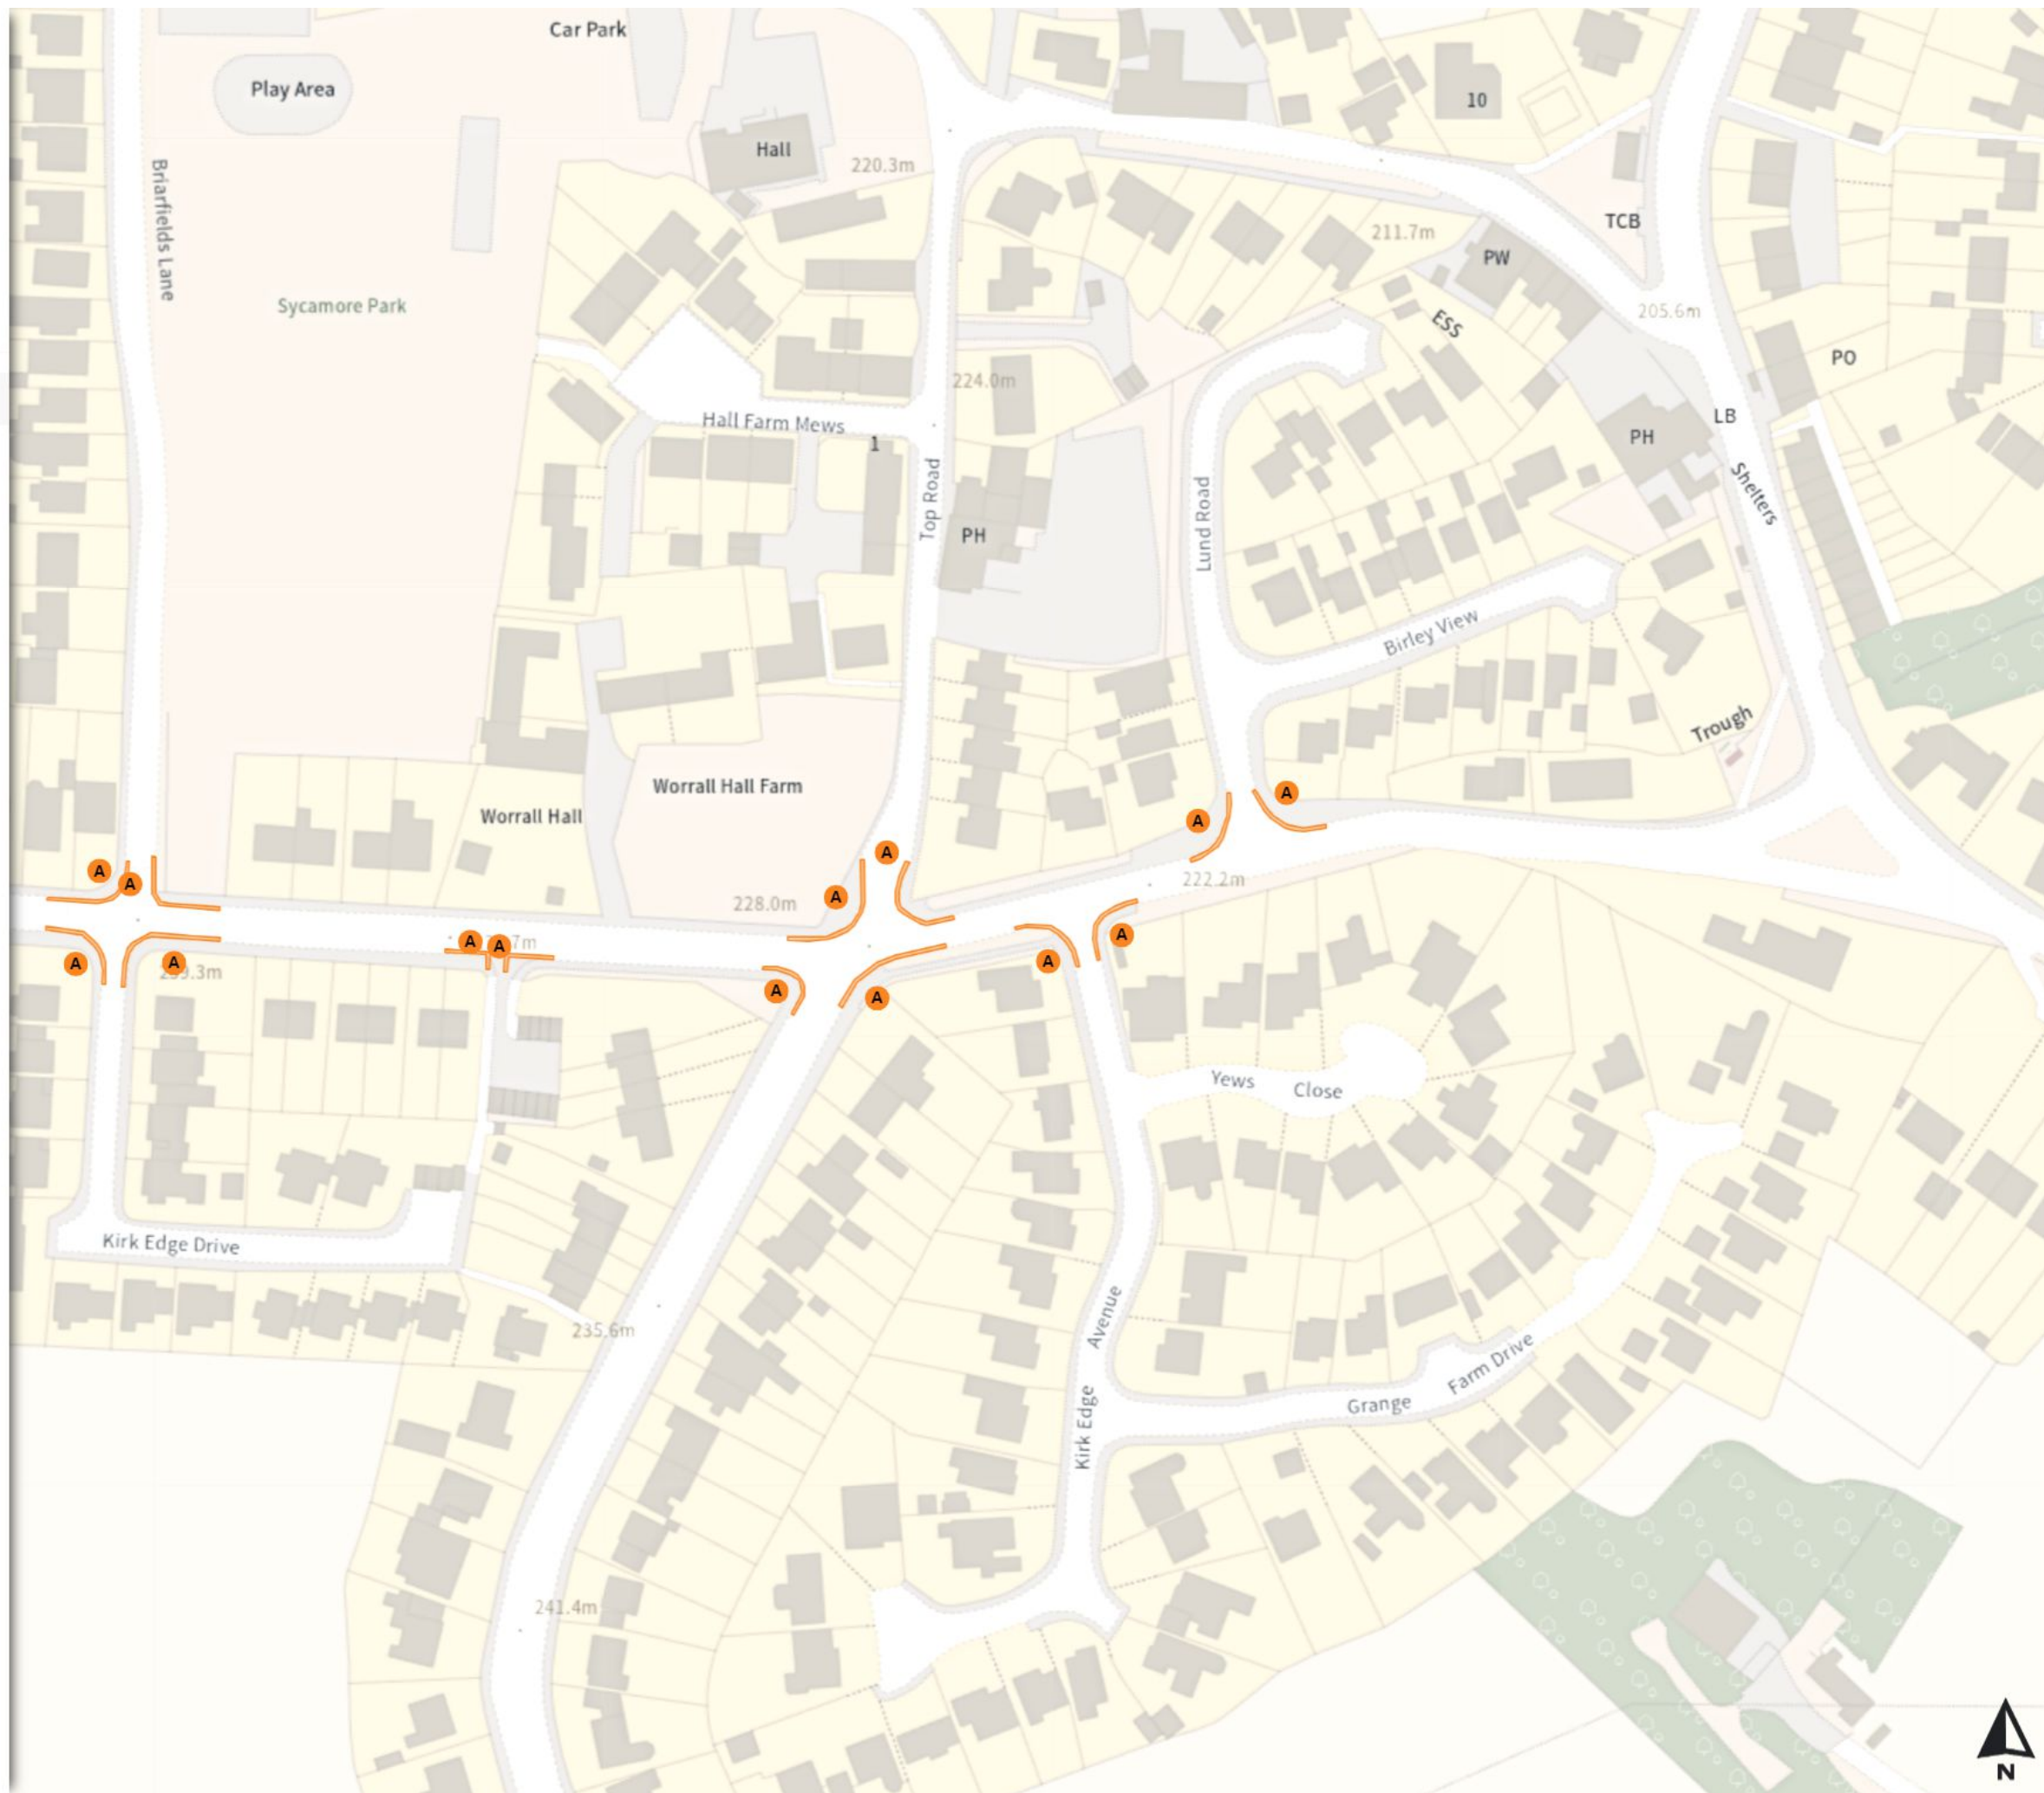

THE SHEFFIELD CITY COUNCIL (STOPPING RESTRICTIONS, WAITING RESTRICTIONS, LOADING RESTRICTIONS & PARKING PLACES) (MAP SCHEDULE) ORDER 2024

Map 103 of 797 Made 03/04/24

Added

- No waiting at any time
- At all times

Scale: 1:1250

North-West: 430397.348, 392155.307
South-East: 430815.16, 391795.236