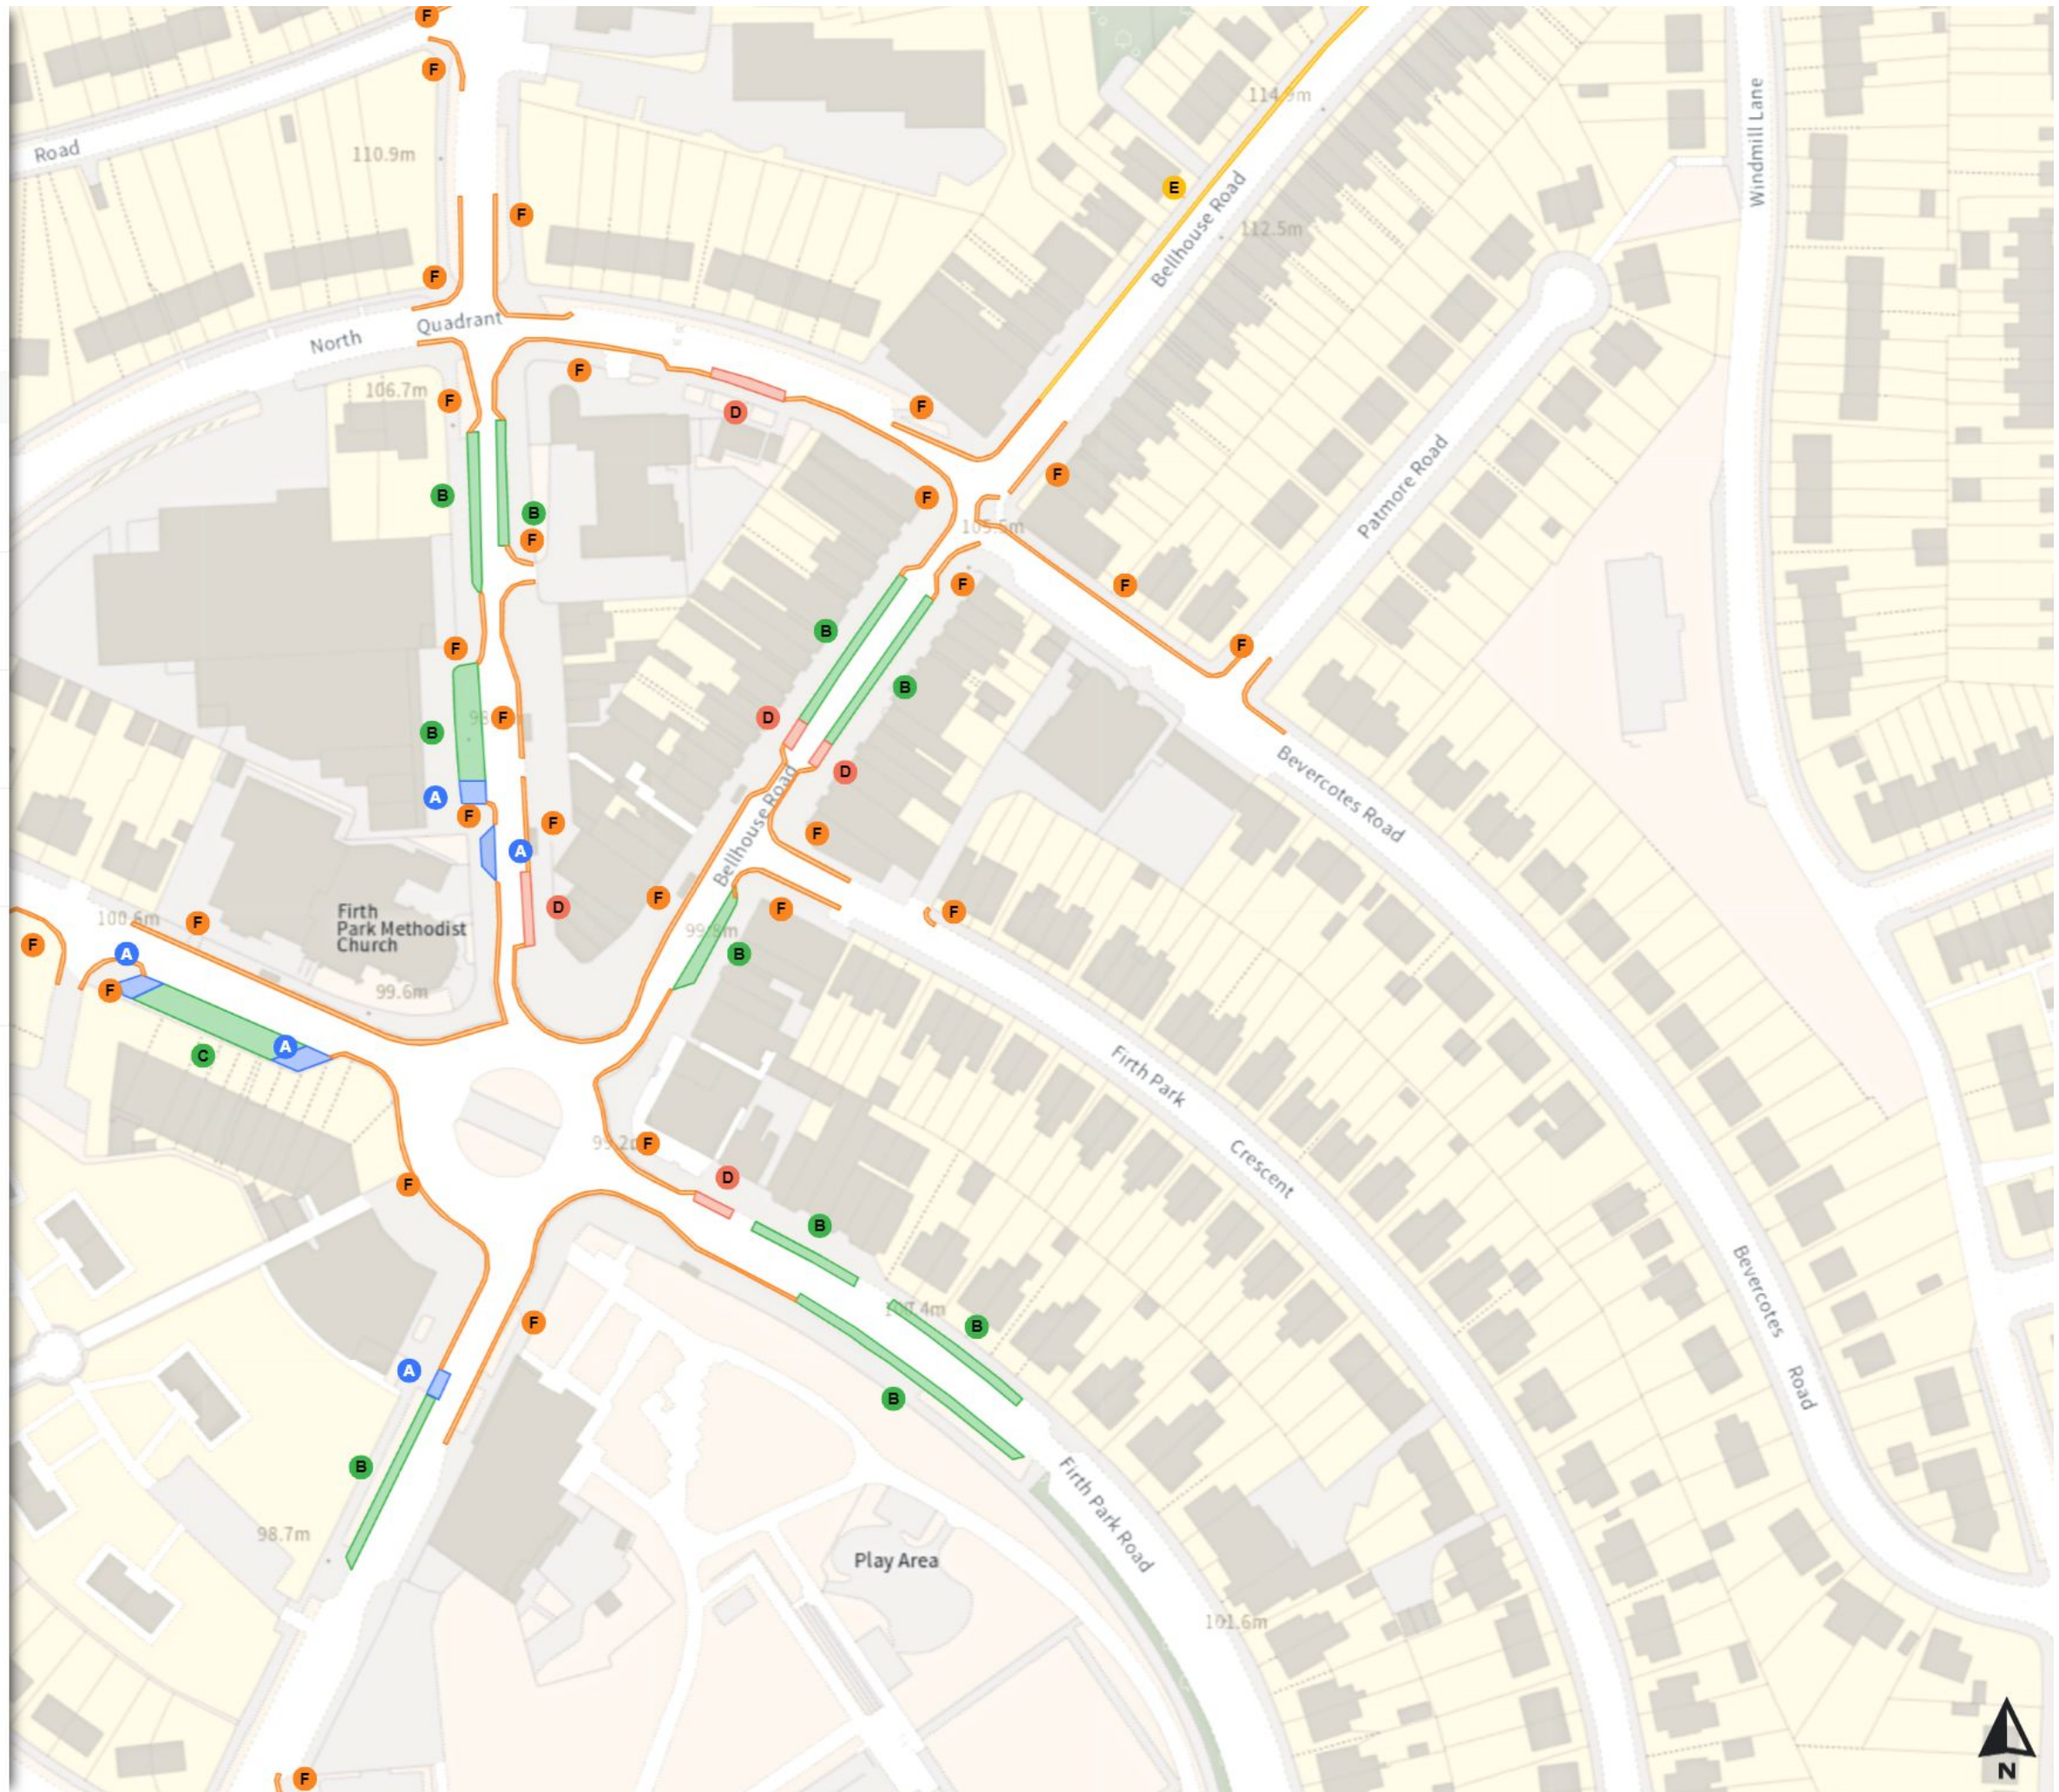

Mon-Sat 08:00-18:30

No waiting at any time

At all times

Scale: 1:1250

North-West: 436688.584, 391628.125
South-East: 437106.926, 391268.564

© Crown copyright and database rights 2024 Ordnance Survey.
You are not permitted to copy, sub-license, distribute or sell any of this data to third parties in any form. Licence number 100018816