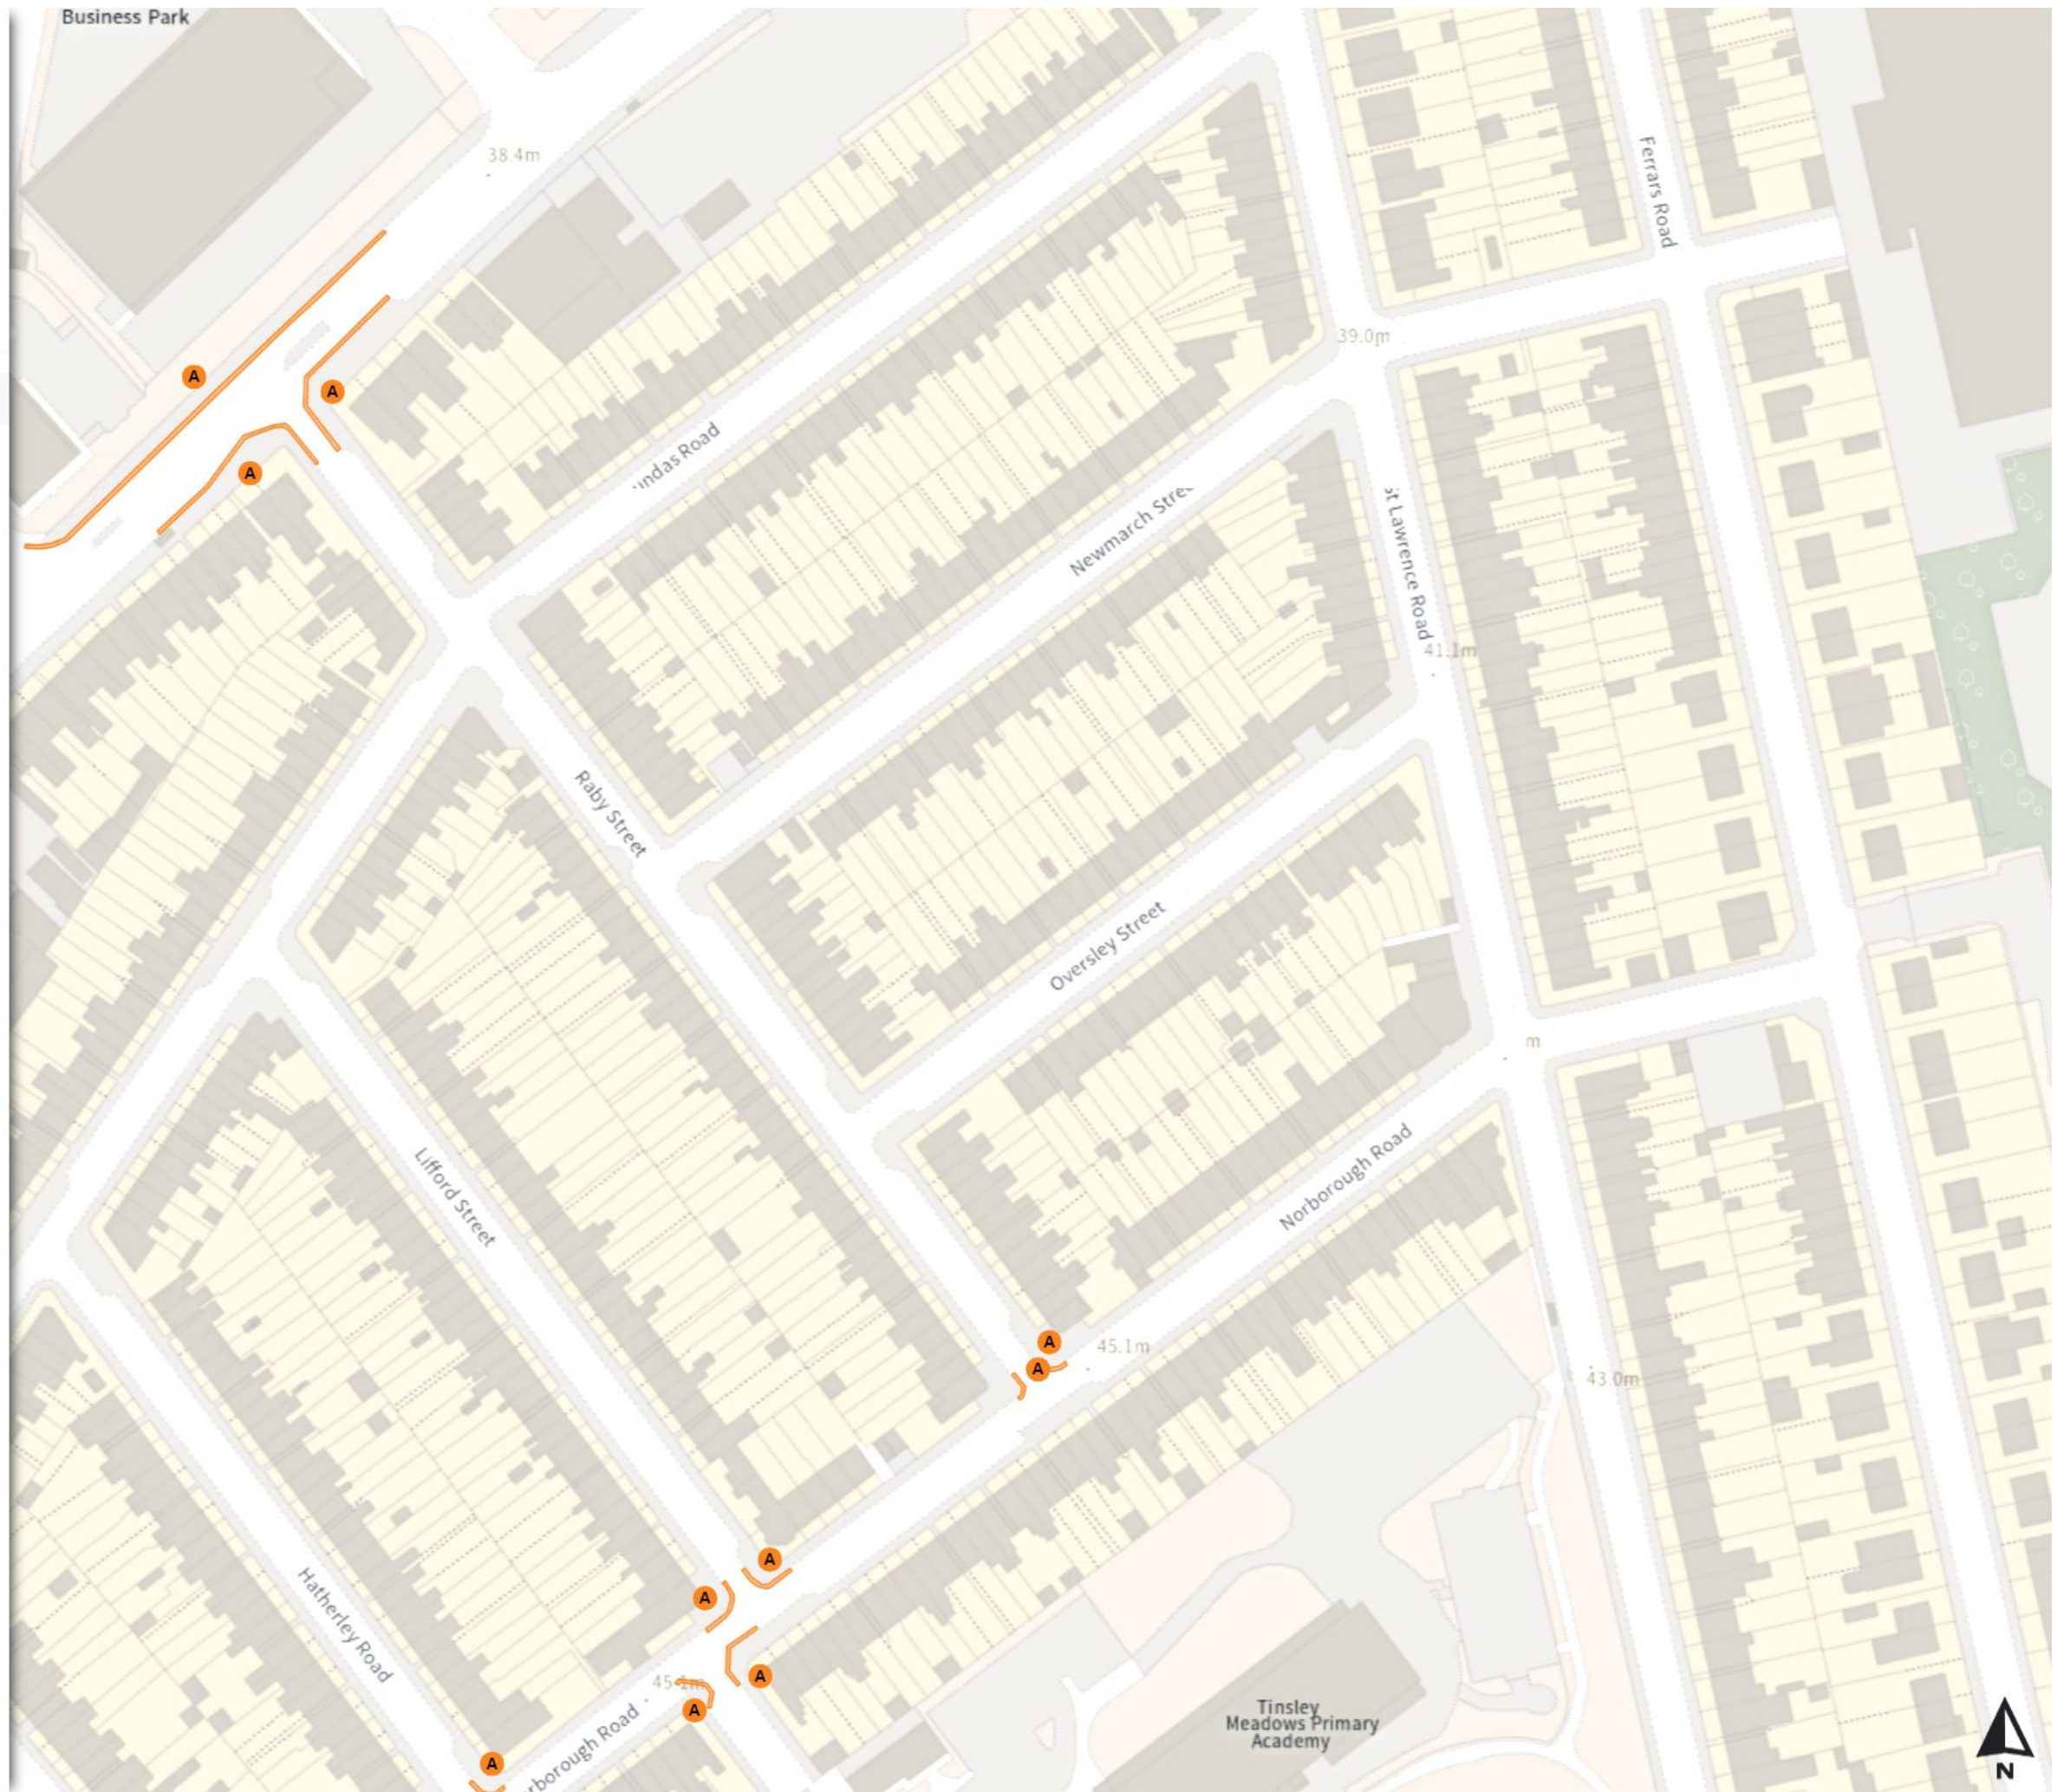

0 20 40 60m

Scale: 1:1250

North-West: 439982.356, 391295.6
South-East: 440400.979, 390936.301

© Crown copyright and database rights 2024 Ordnance Survey.
You are not permitted to copy, sub-license, distribute or sell any of this data to third parties in any form. Licence number 100018816