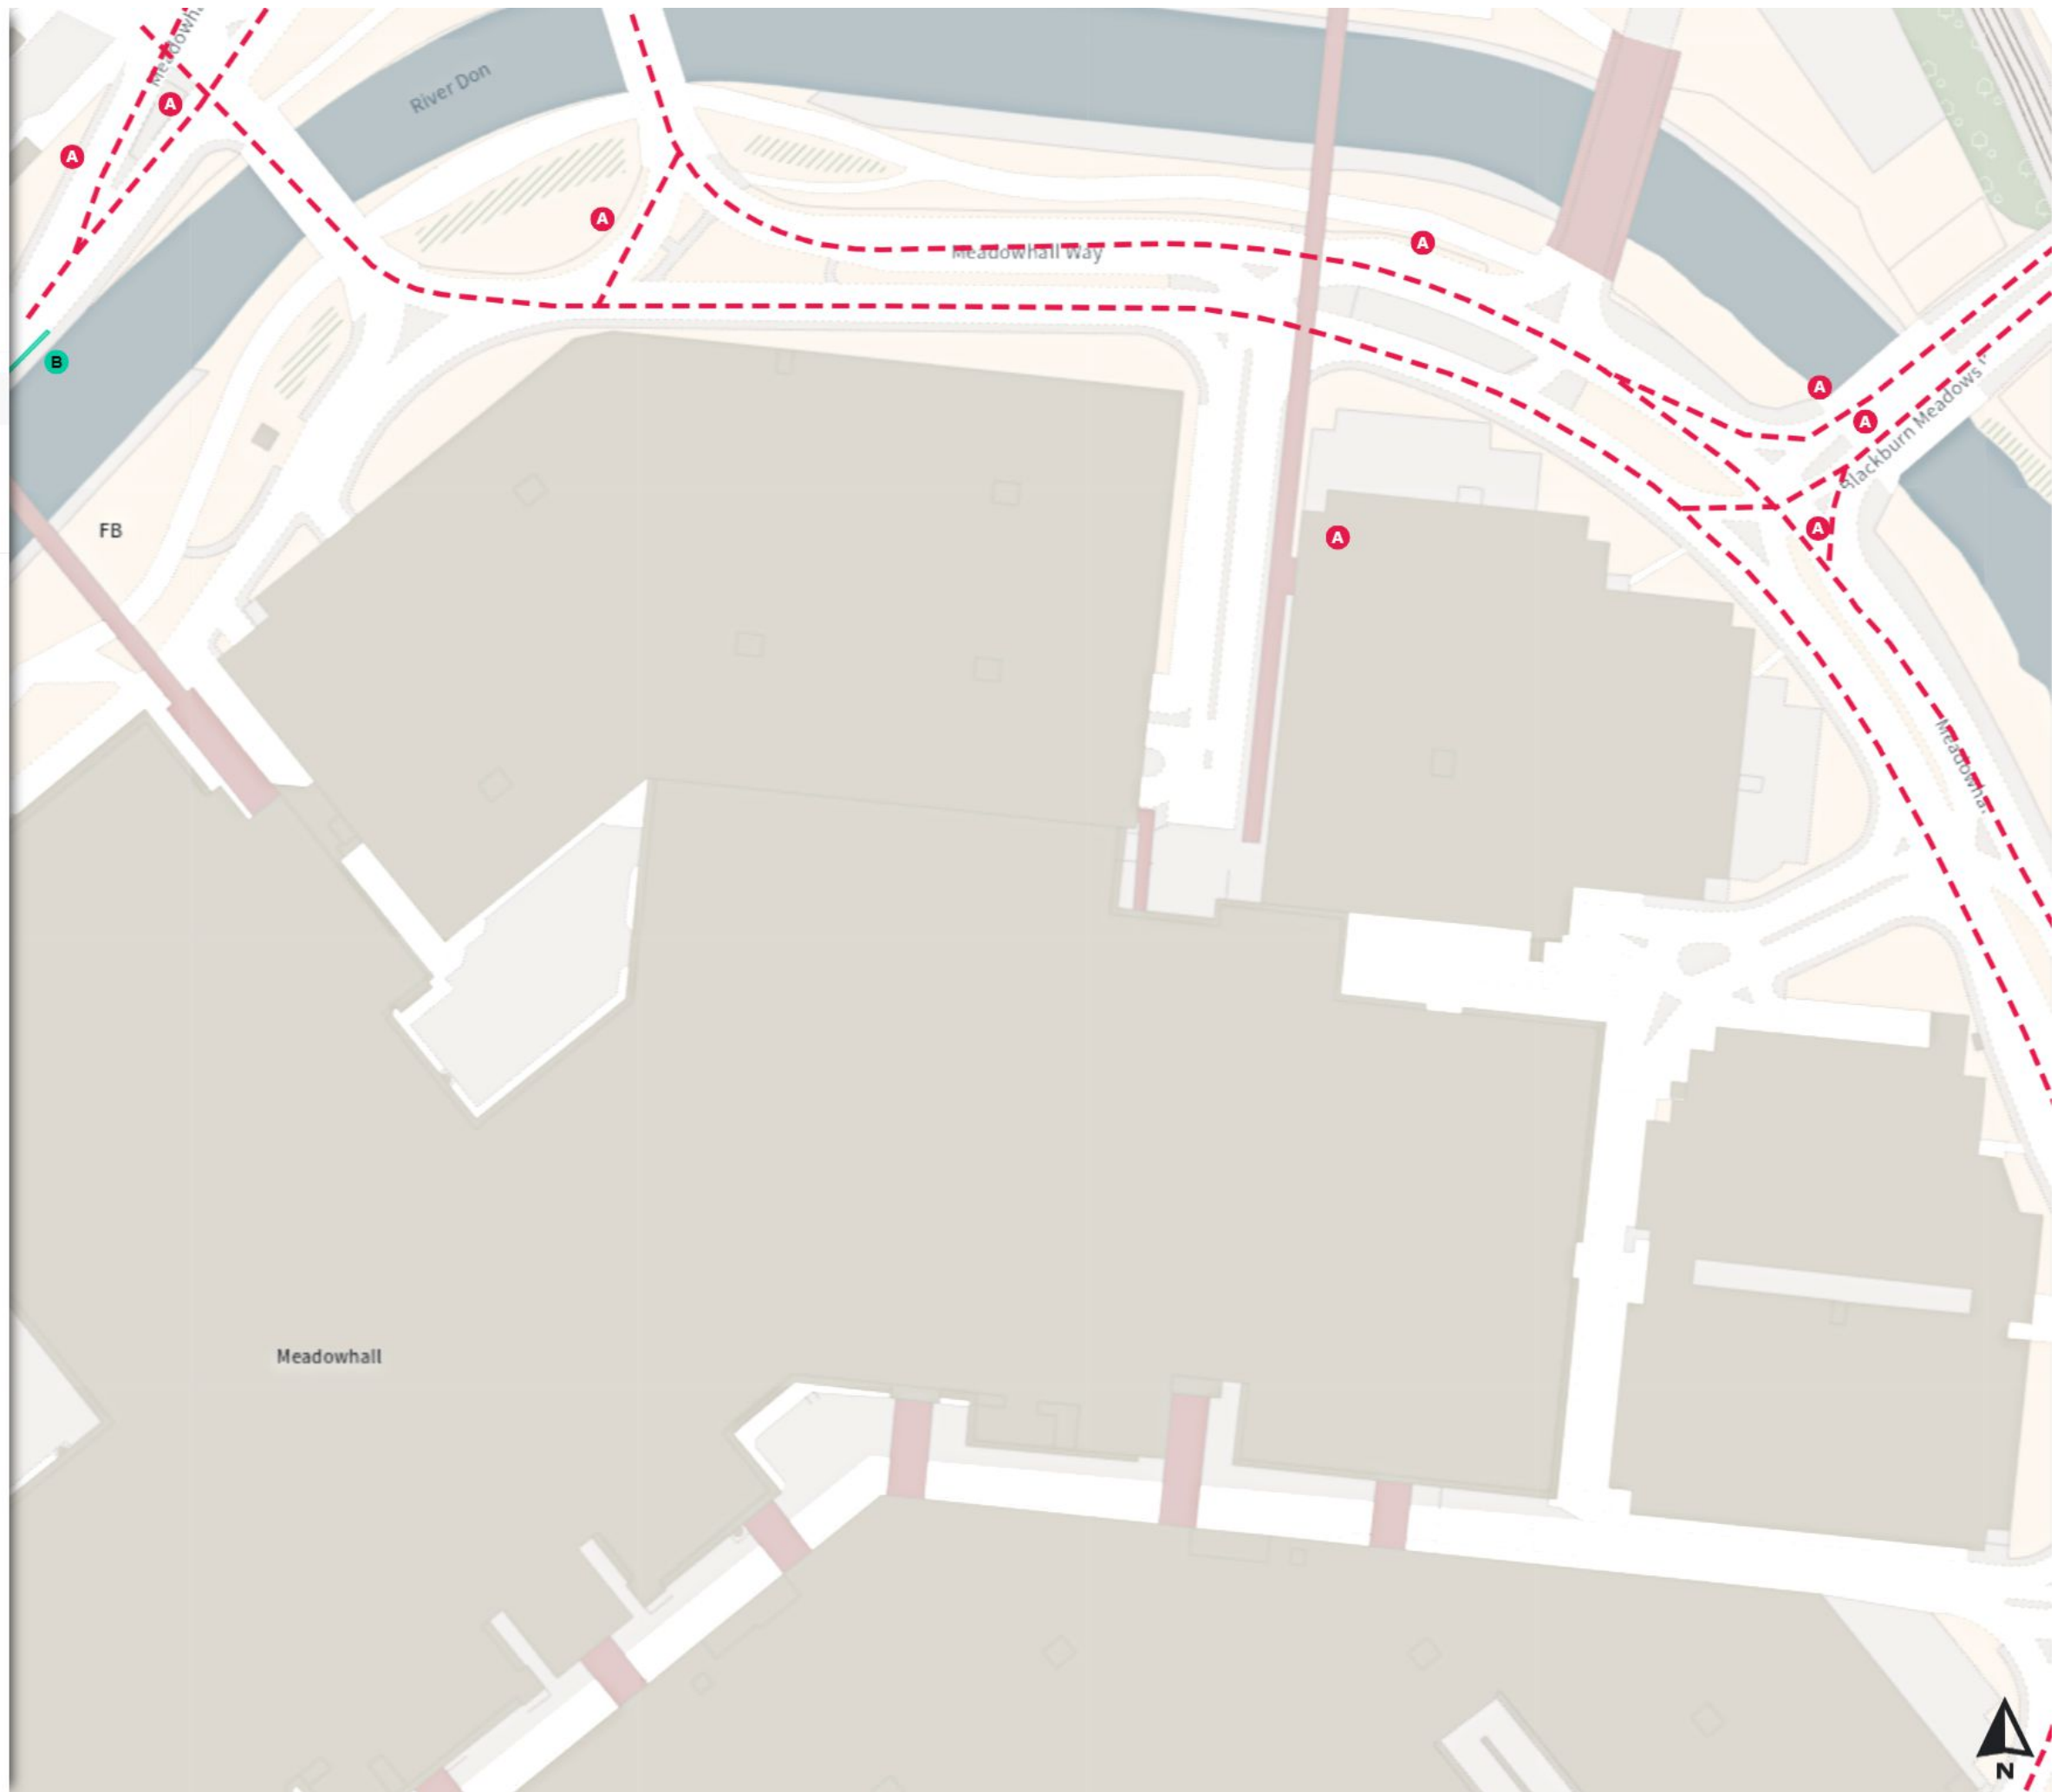

THE SHEFFIELD CITY COUNCIL (STOPPING RESTRICTIONS, WAITING RESTRICTIONS, LOADING RESTRICTIONS & PARKING PLACES) (MAP SCHEDULE) ORDER 2024

Map 154 of 797 Made 03/04/24

Added

Clearway

At all times

Shared

No waiting at any time

At all times

No loading

Mon-Fri 07:30-09:30 16:00-18:30

0 20 40 60m

Scale: 1:1250

North-West: 439158.224, 391288.743
South-East: 439576.785, 390929.371

© Crown copyright and database rights 2024 Ordnance Survey.
You are not permitted to copy, sub-license, distribute or sell any of this data to third parties in any form. Licence number 100018816