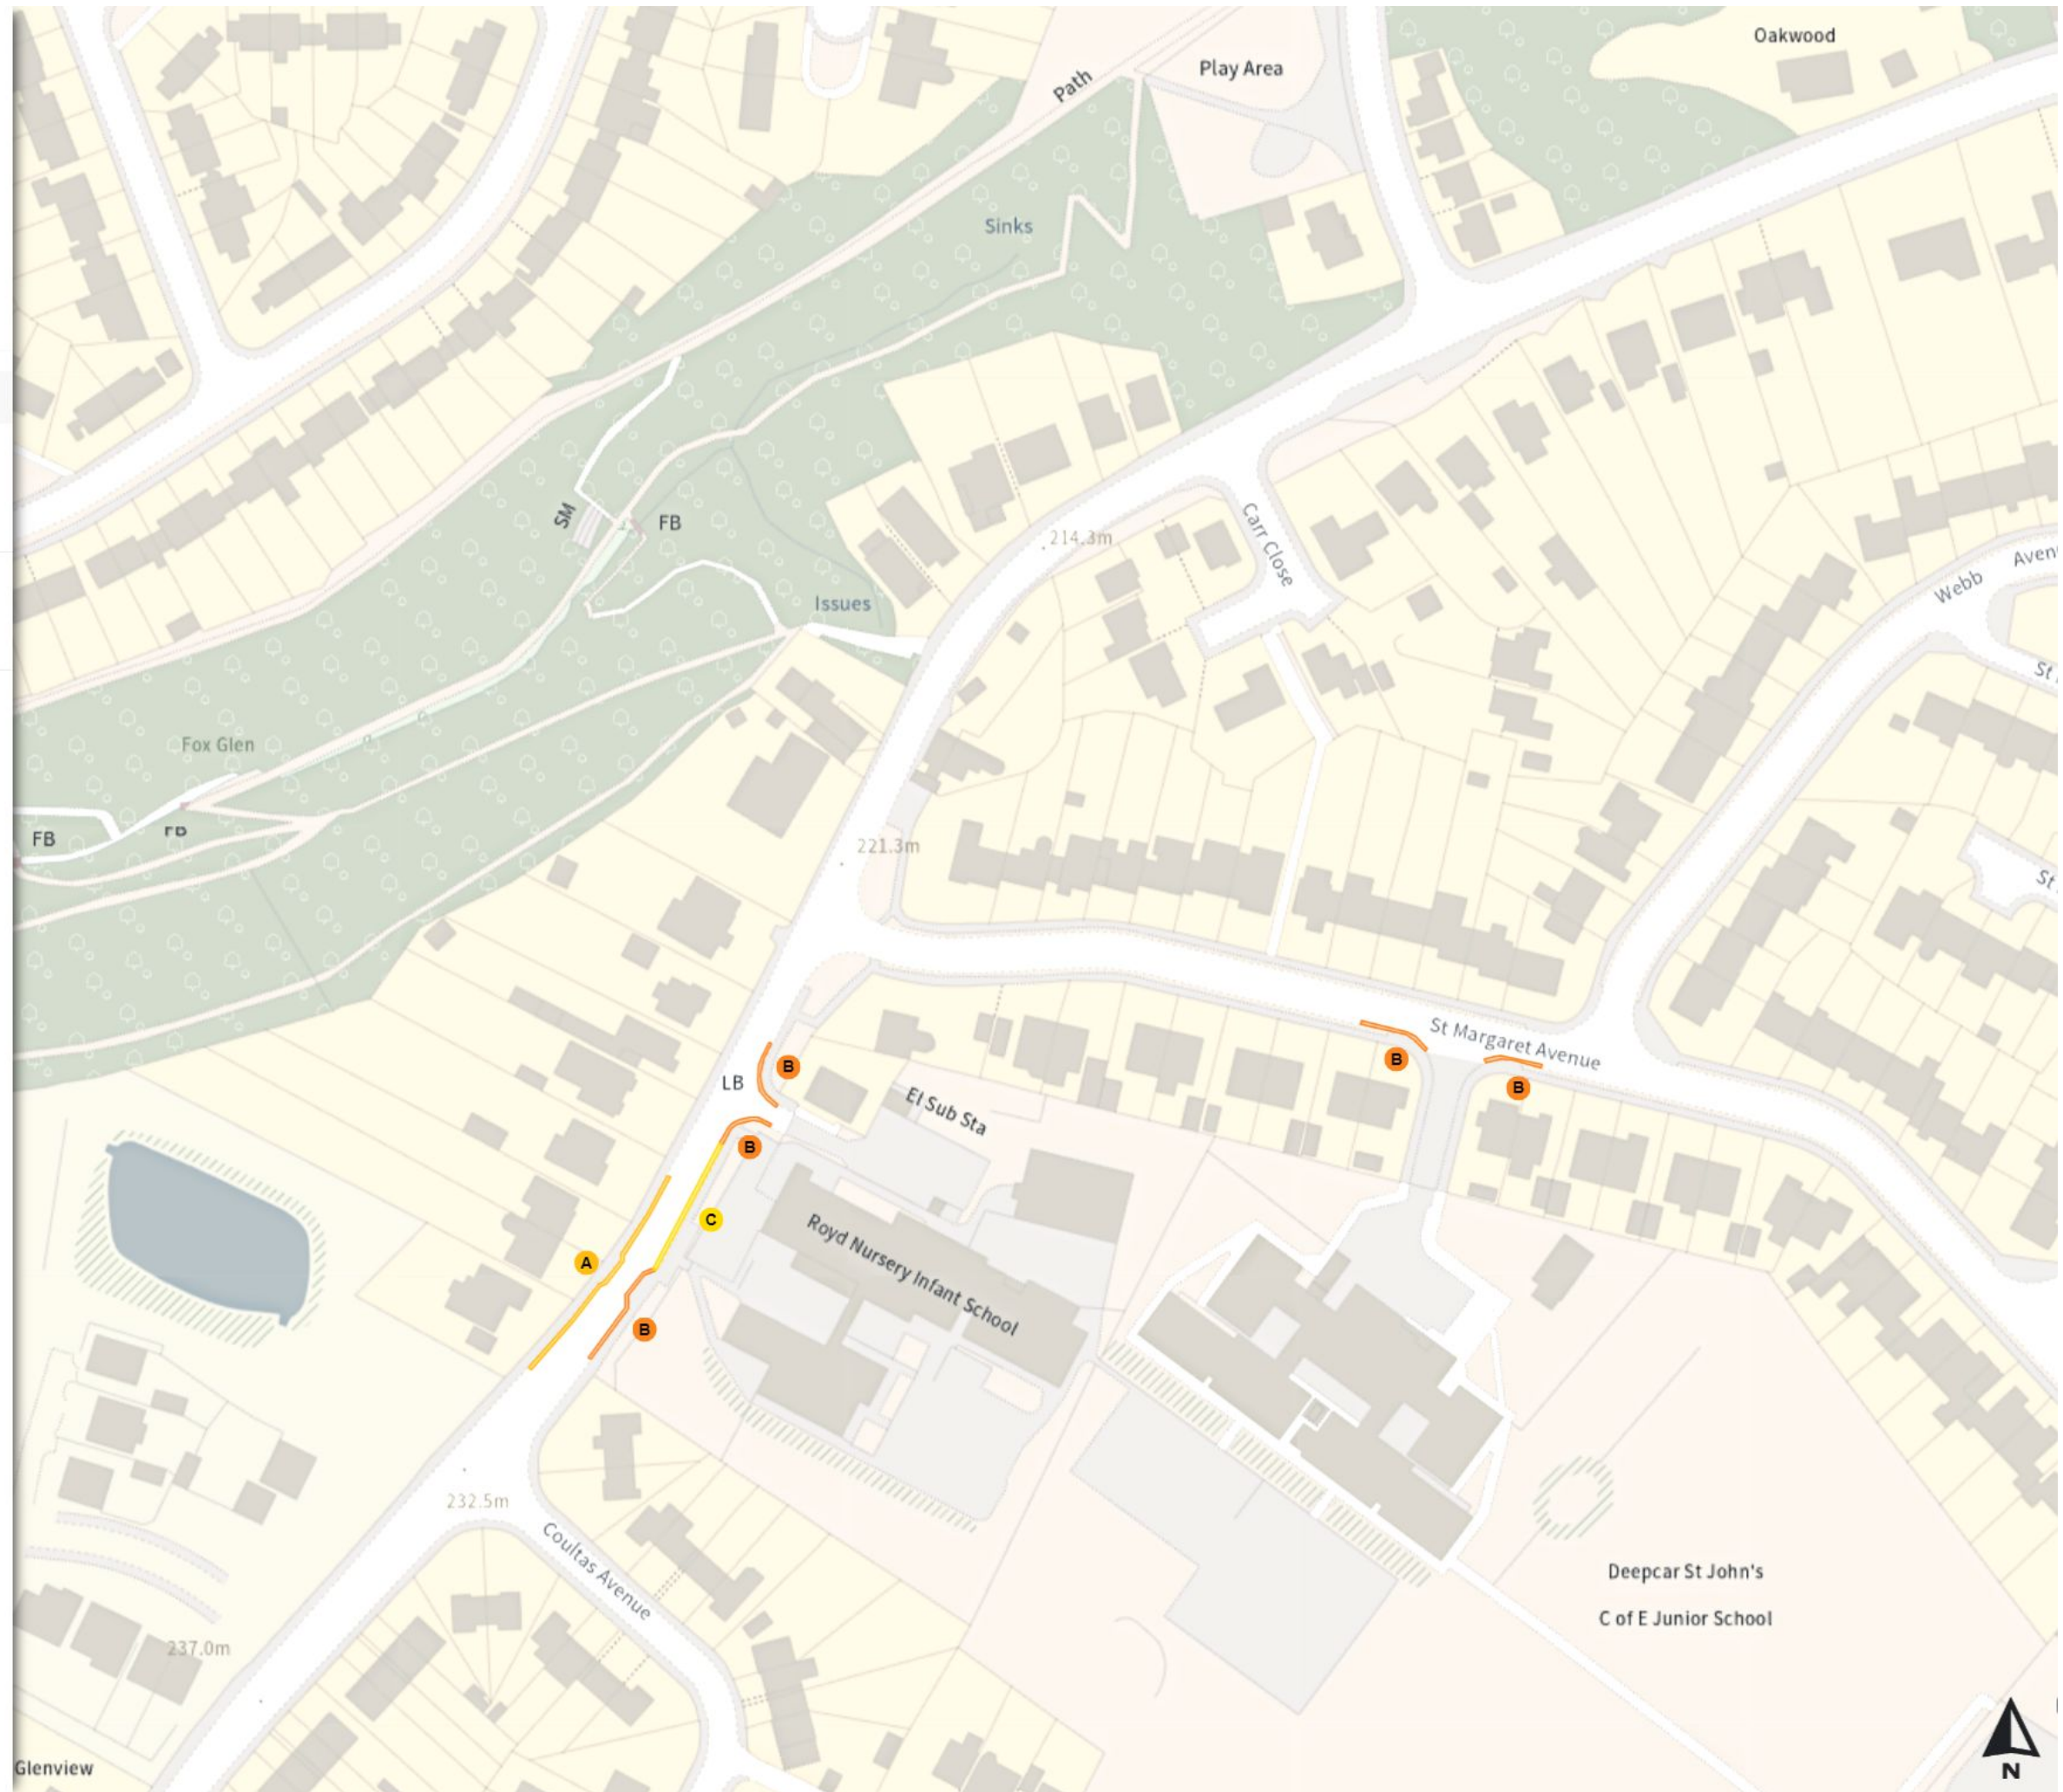

THE SHEFFIELD CITY COUNCIL (STOPPING RESTRICTIONS, WAITING RESTRICTIONS, LOADING RESTRICTIONS & PARKING PLACES) (MAP SCHEDULE) ORDER 2024

Map 12 of 797 Made 03/04/24

Added

- No waiting
- **A** Mon-Fri 08:00-09:30 14:30-16:00
- No waiting at any time
- **B** At all times
- Prohibition of stopping on school entrance markings
- **C** At all times

Scale: 1:1250

North-West: 427851.268, 397829.596
South-East: 428268.388, 397469.737

© Crown copyright and database rights 2024 Ordnance Survey.
You are not permitted to copy, sub-license, distribute or sell any of this data to third parties in any form. Licence number 100018816