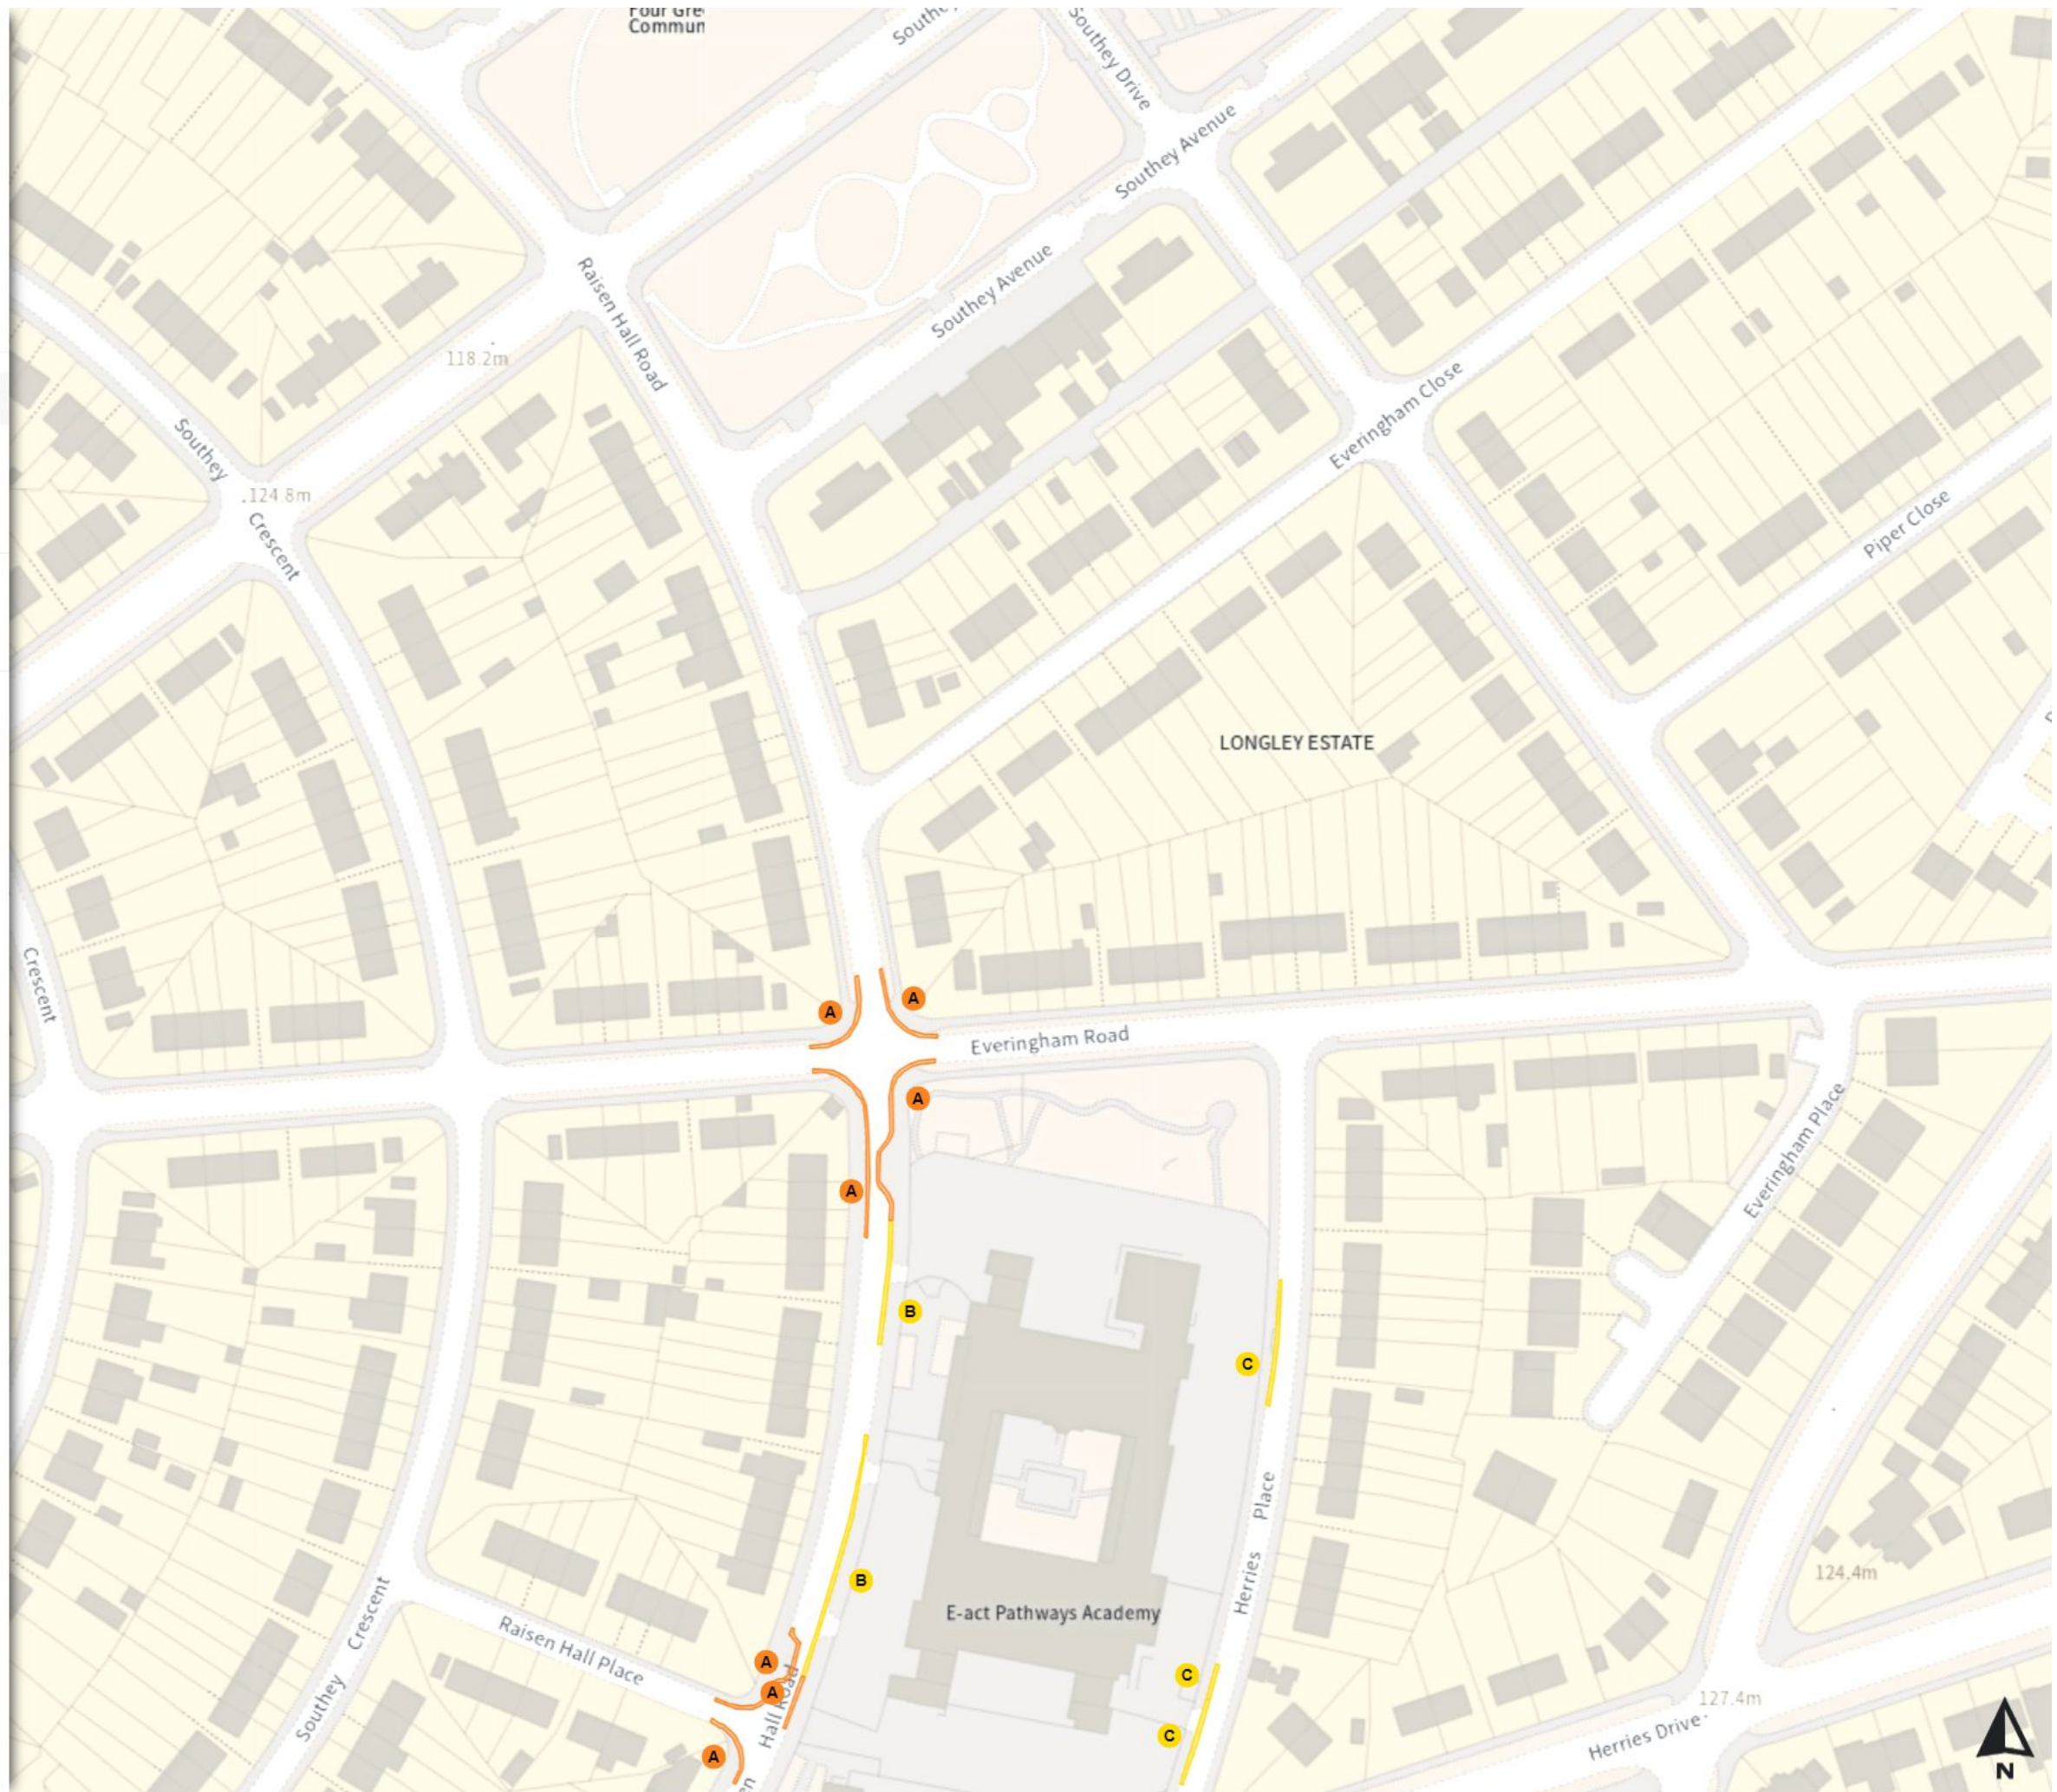

THE SHEFFIELD CITY COUNCIL (STOPPING RESTRICTIONS, WAITING RESTRICTIONS, LOADING RESTRICTIONS & PARKING PLACES) (MAP SCHEDULE) ORDER 2024

Map 145 of 797 Made 03/04/24

Added

No waiting at any time

At all times

Prohibition of stopping on school entrance markings

Mon-Fri 08:00-18:30

Prohibition of stopping on school entrance markings

At all times

Scale: 1:1250

North-West: 435037.738, 391256.609
South-East: 435455.985, 390896.875

© Crown copyright and database rights 2024 Ordnance Survey.
You are not permitted to copy, sub-license, distribute or sell any of this data to third parties in any form. Licence number 100018816