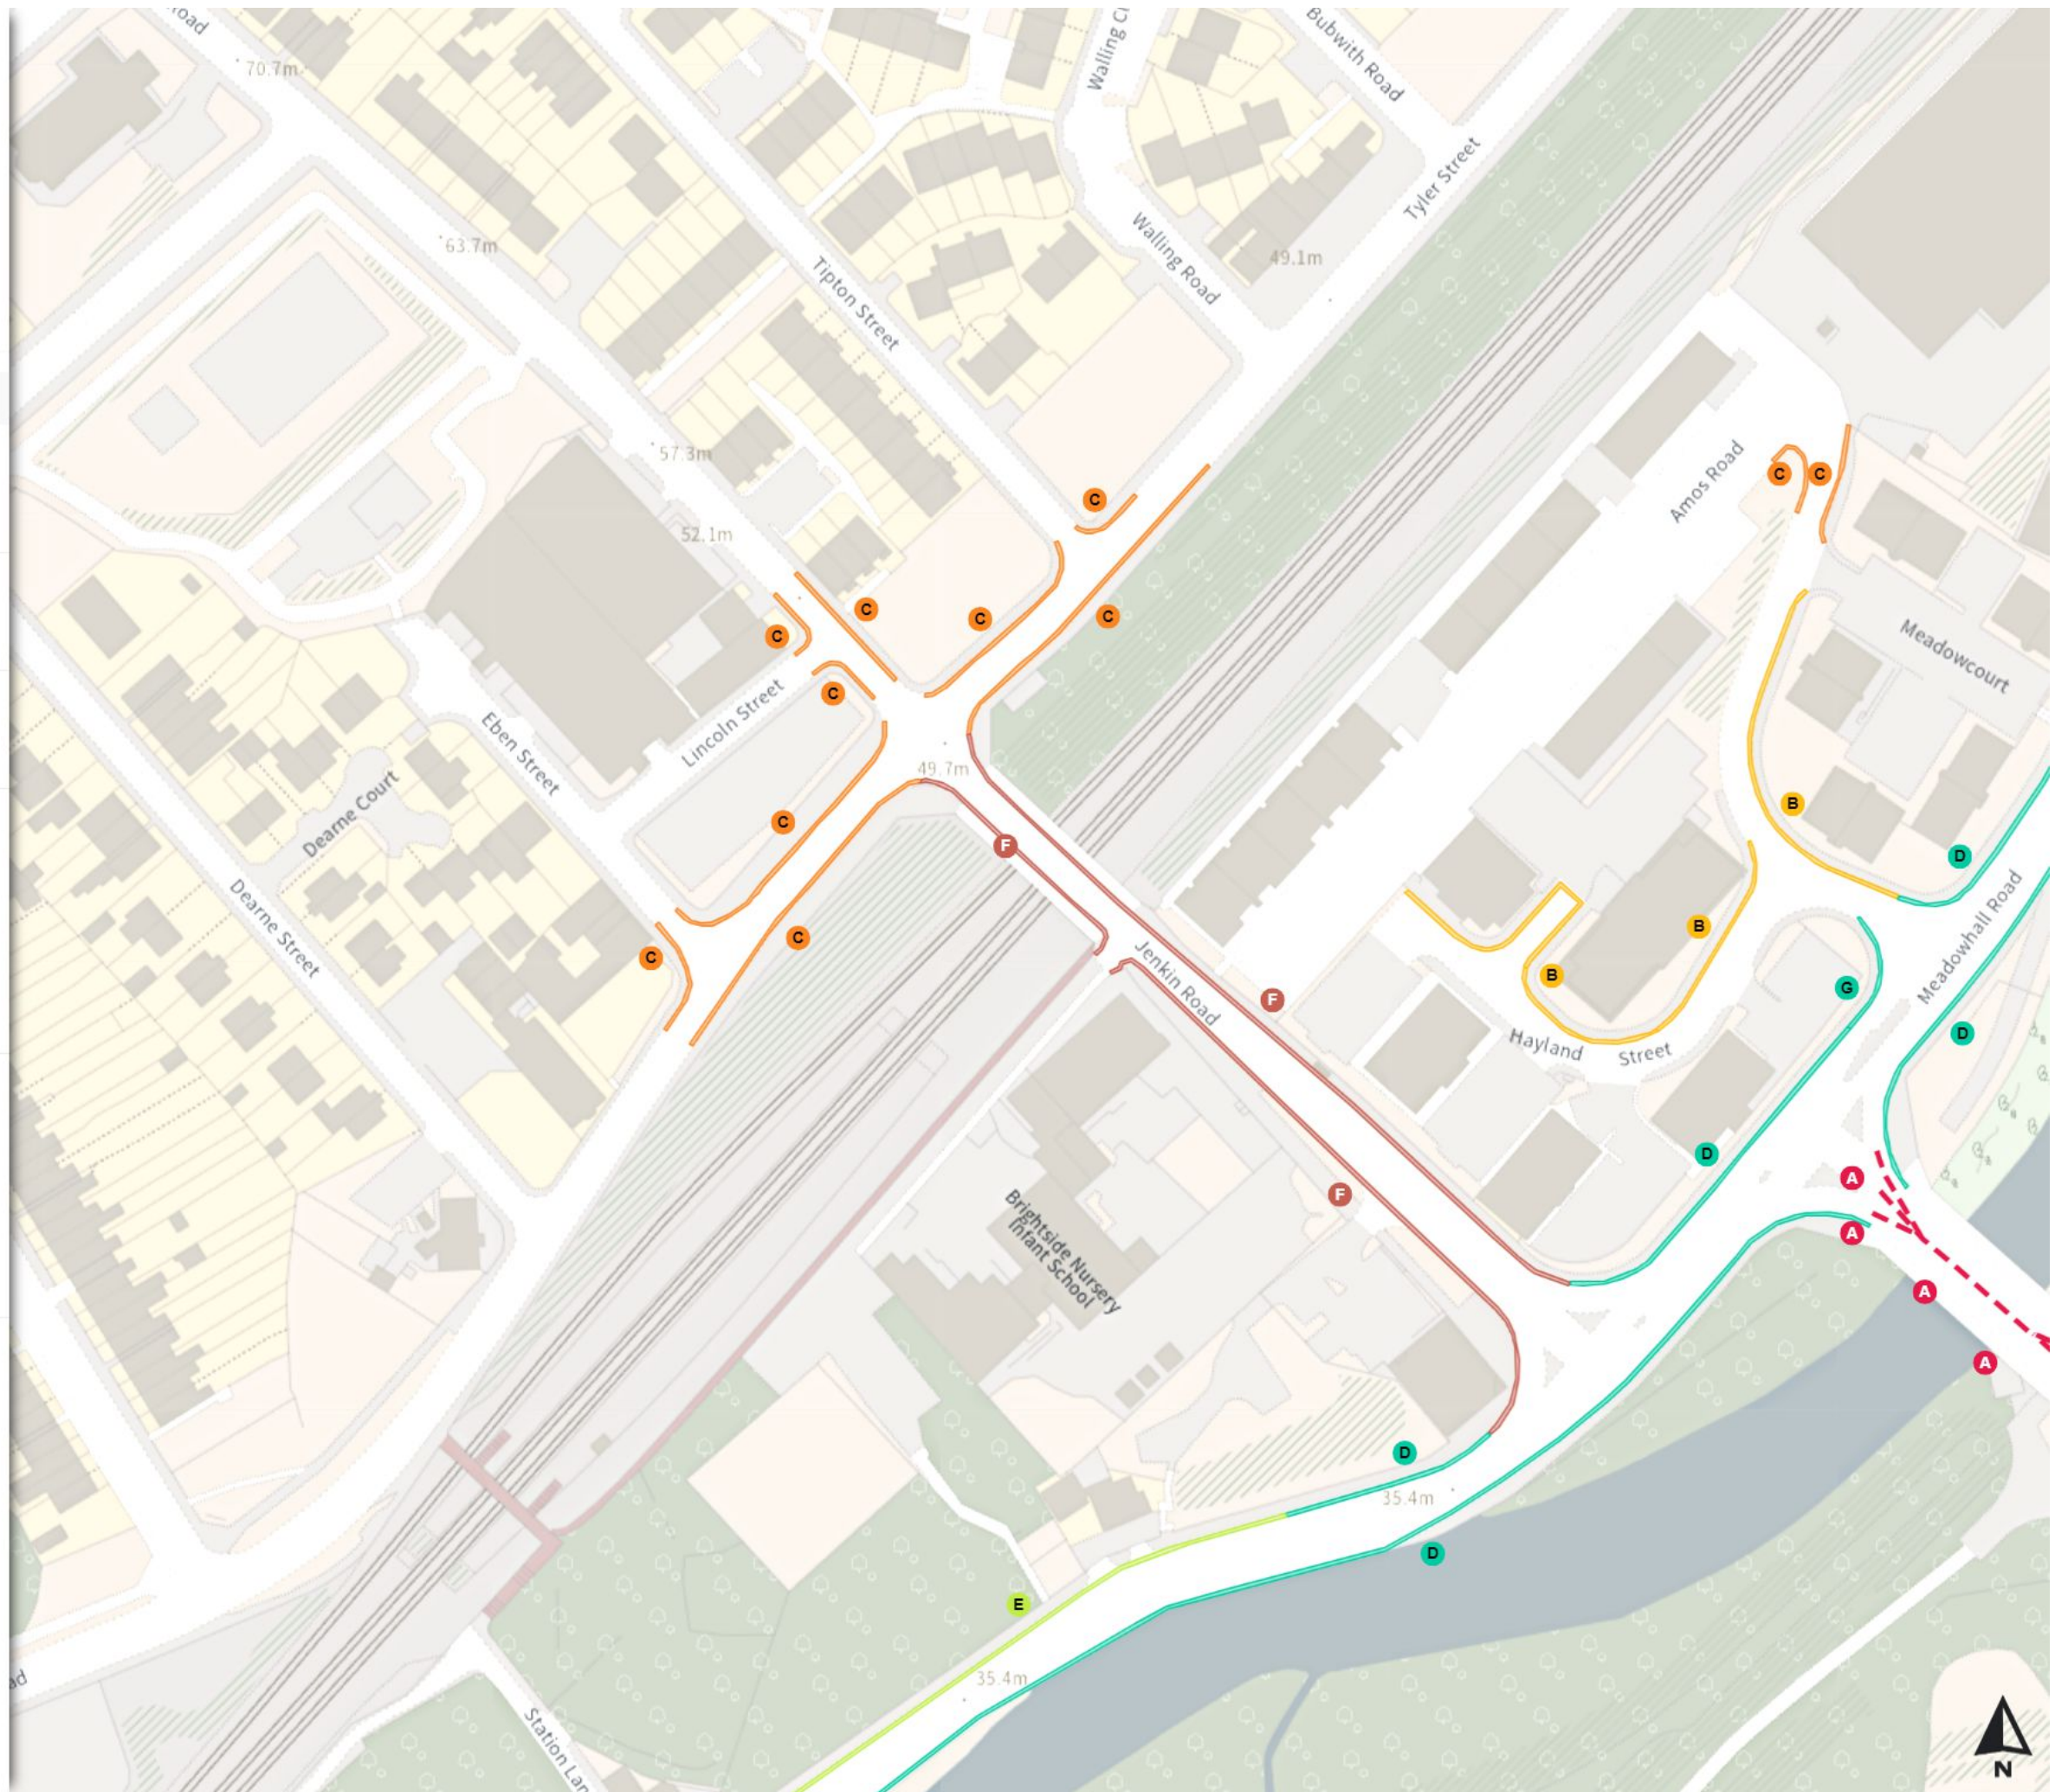

THE SHEFFIELD CITY COUNCIL (STOPPING RESTRICTIONS, WAITING RESTRICTIONS, LOADING RESTRICTIONS & PARKING PLACES) (MAP SCHEDULE) ORDER 2024

Map 169a of 797 Made 03/04/24

Added

- Clearway
- A At all times
- No waiting
- Mon-Sat 08:00-18:30
- No waiting at any time
- At all times
- Shared
- No waiting at any time
- At all times
- No loading
- Mon-Fri 07:30-09:30 16:00-18:30
- Shared
- No waiting
- Mon-Fri 07:30-09:30 16:00-18:30
- No loading
- Mon-Fri 07:30-09:30 16:00-18:30

Scale: 1:1250

North-West: 438369.434, 390923.215
South-East: 438787.966, 390563.746

© Crown copyright and database rights 2024 Ordnance Survey.
You are not permitted to copy, sub-license, distribute or sell any of this data to third parties in any form. Licence number 100018816