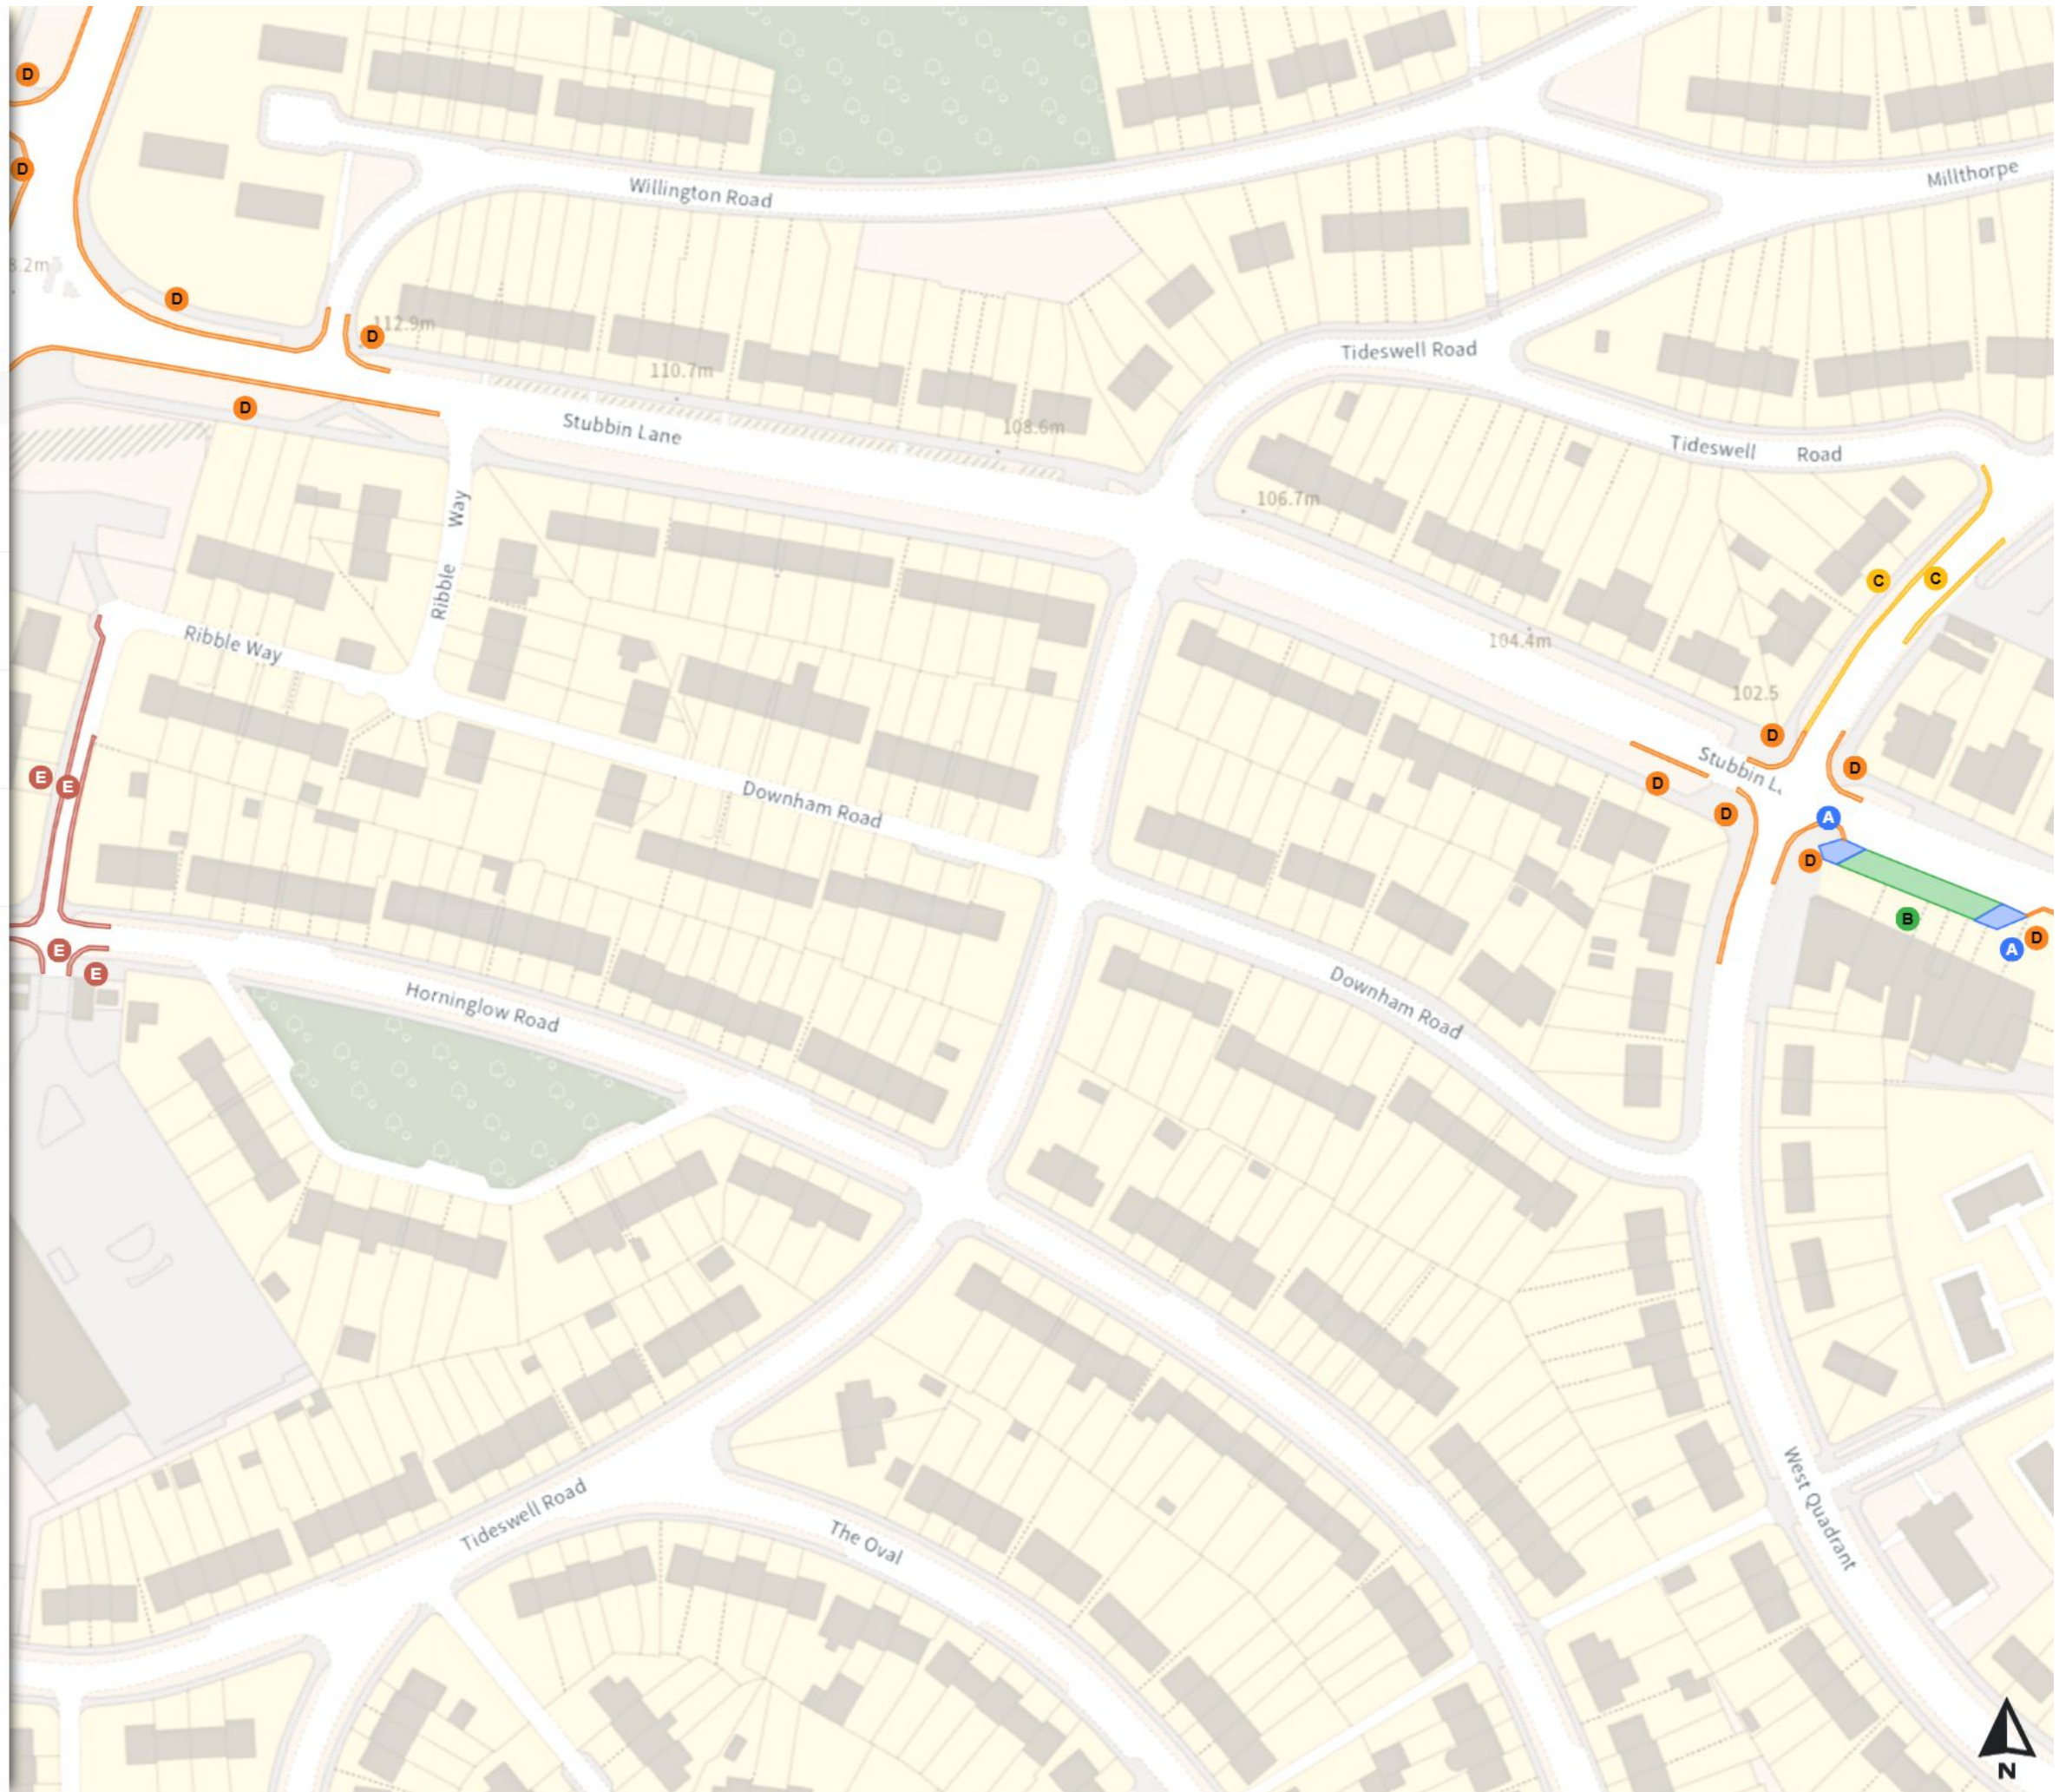

No waiting at any time

At all times

No loading at any time

At all times

0 20 40 60m

Scale: 1:1250

North-West: 436276.638, 391624.966
South-East: 436694.948, 391265.368

© Crown copyright and database rights 2024 Ordnance Survey.
You are not permitted to copy, sub-license, distribute or sell any of this data to third parties in any form. Licence number 100018816