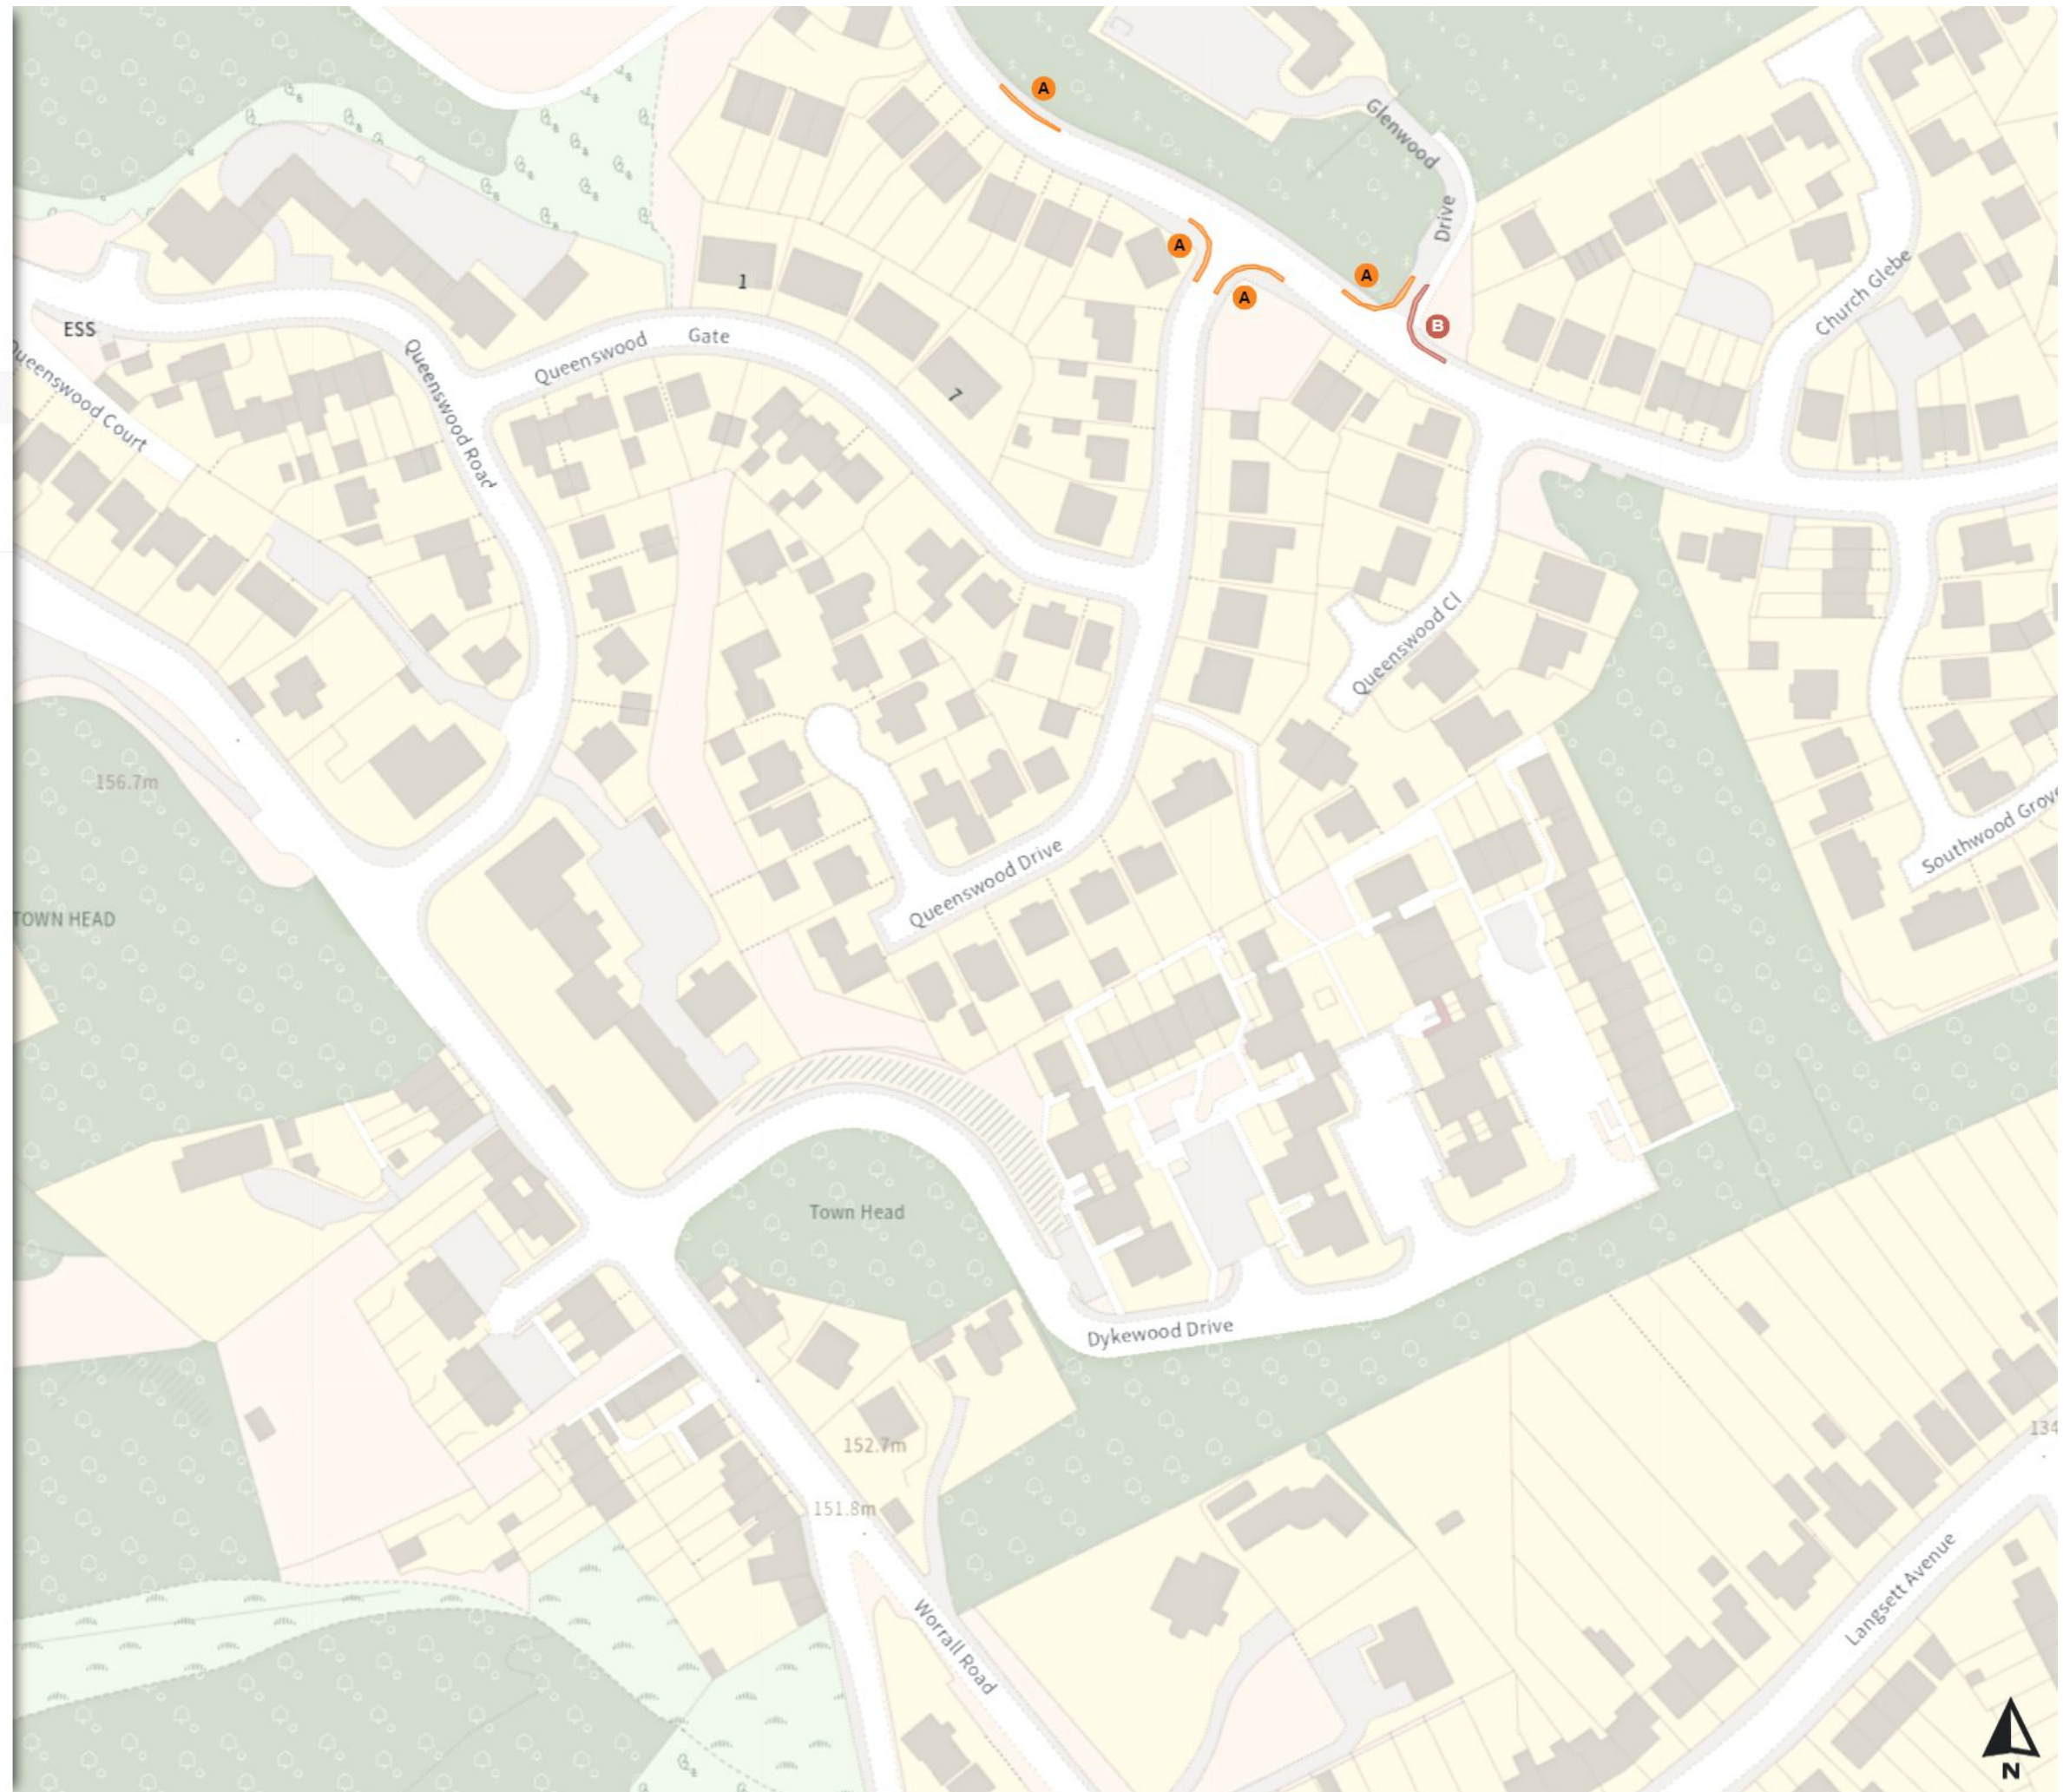

THE SHEFFIELD CITY COUNCIL (STOPPING RESTRICTIONS, WAITING RESTRICTIONS, LOADING RESTRICTIONS & PARKING PLACES) (MAP SCHEDULE) ORDER 2024

Map 138 of 797 Made 03/04/24

Added

No waiting at any time

At all times

Shared

No waiting at any time

At all times

No loading at any time

At all times

0 20 40 60m

Scale: 1:1250

North-West: 431741.02, 391233.477
South-East: 432159.016, 390873.454

© Crown copyright and database rights 2024 Ordnance Survey.
You are not permitted to copy, sub-license, distribute or sell any of this data to third parties in any form. Licence number 100018816