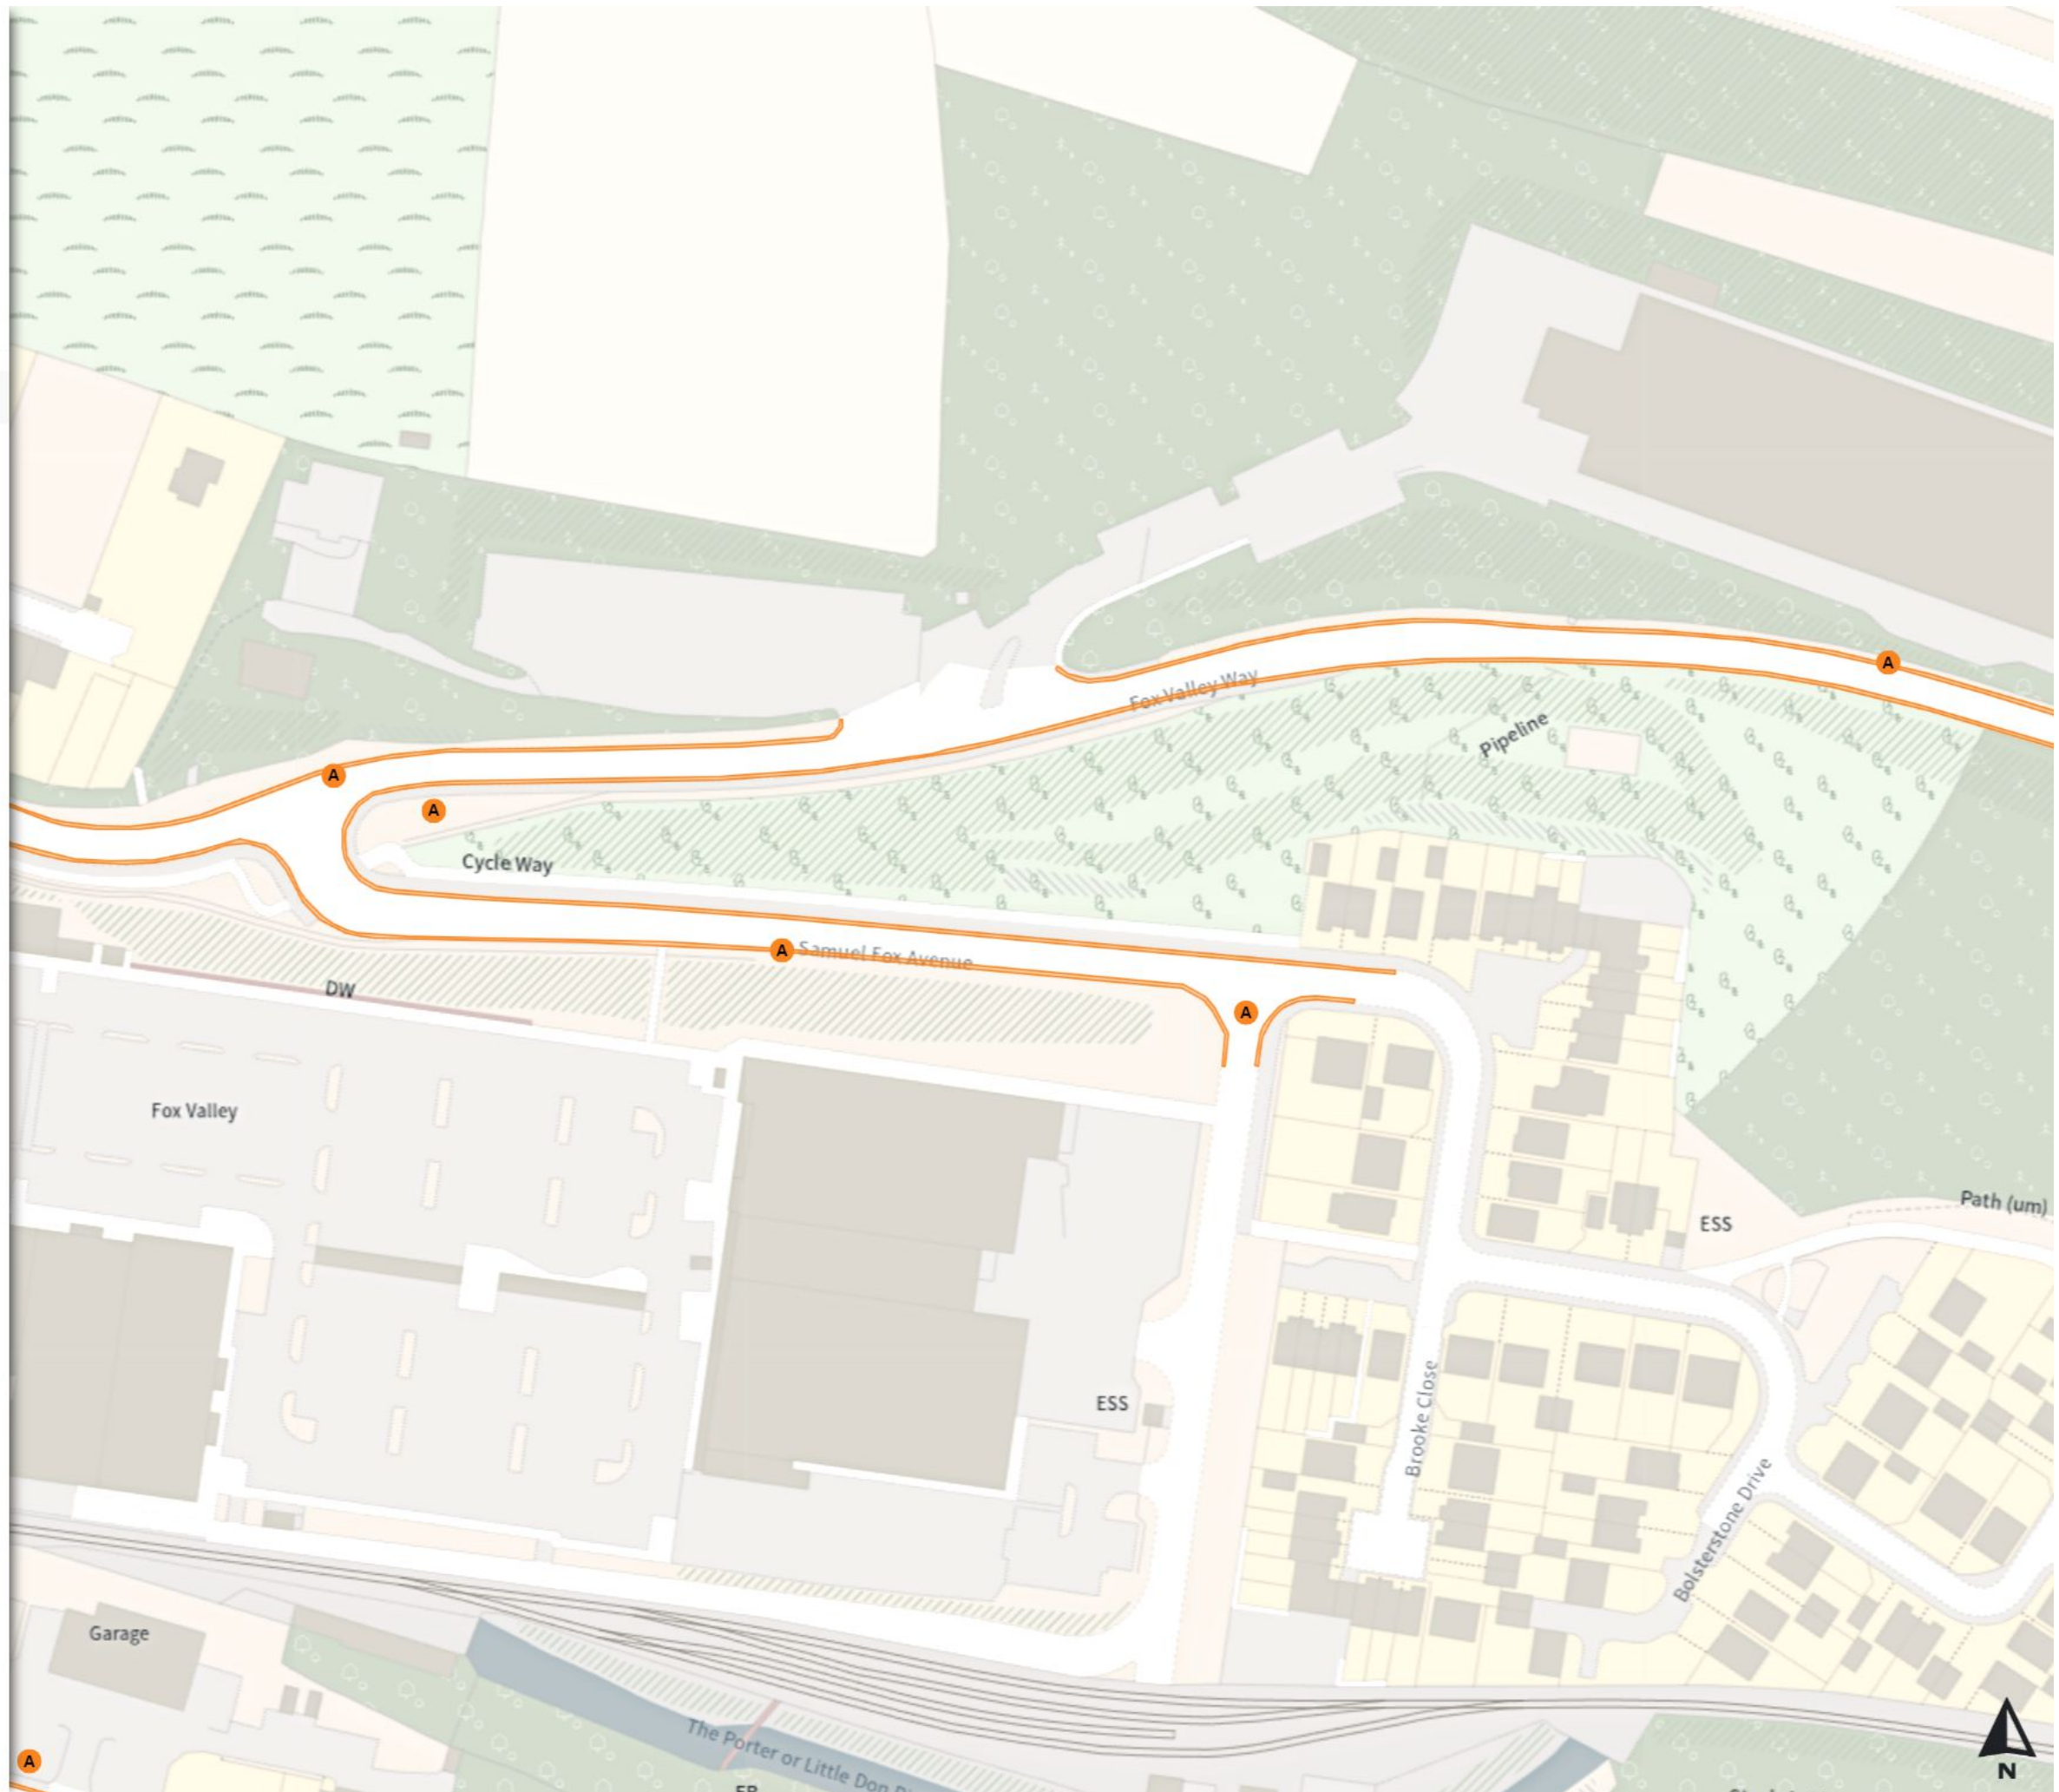

THE SHEFFIELD CITY COUNCIL (STOPPING RESTRICTIONS, WAITING RESTRICTIONS, LOADING RESTRICTIONS & PARKING PLACES) (MAP SCHEDULE) ORDER 2024

Map 3 of 797 Made 03/04/24

Added

No waiting at any time

At all times

0 20 40 60m

Scale: 1:1250

North-West: 427410.137, 398752.07
South-East: 427827.143, 398392.243

© Crown copyright and database rights 2024 Ordnance Survey.
You are not permitted to copy, sub-license, distribute or sell any of this data to third parties in any form. Licence number 100018816