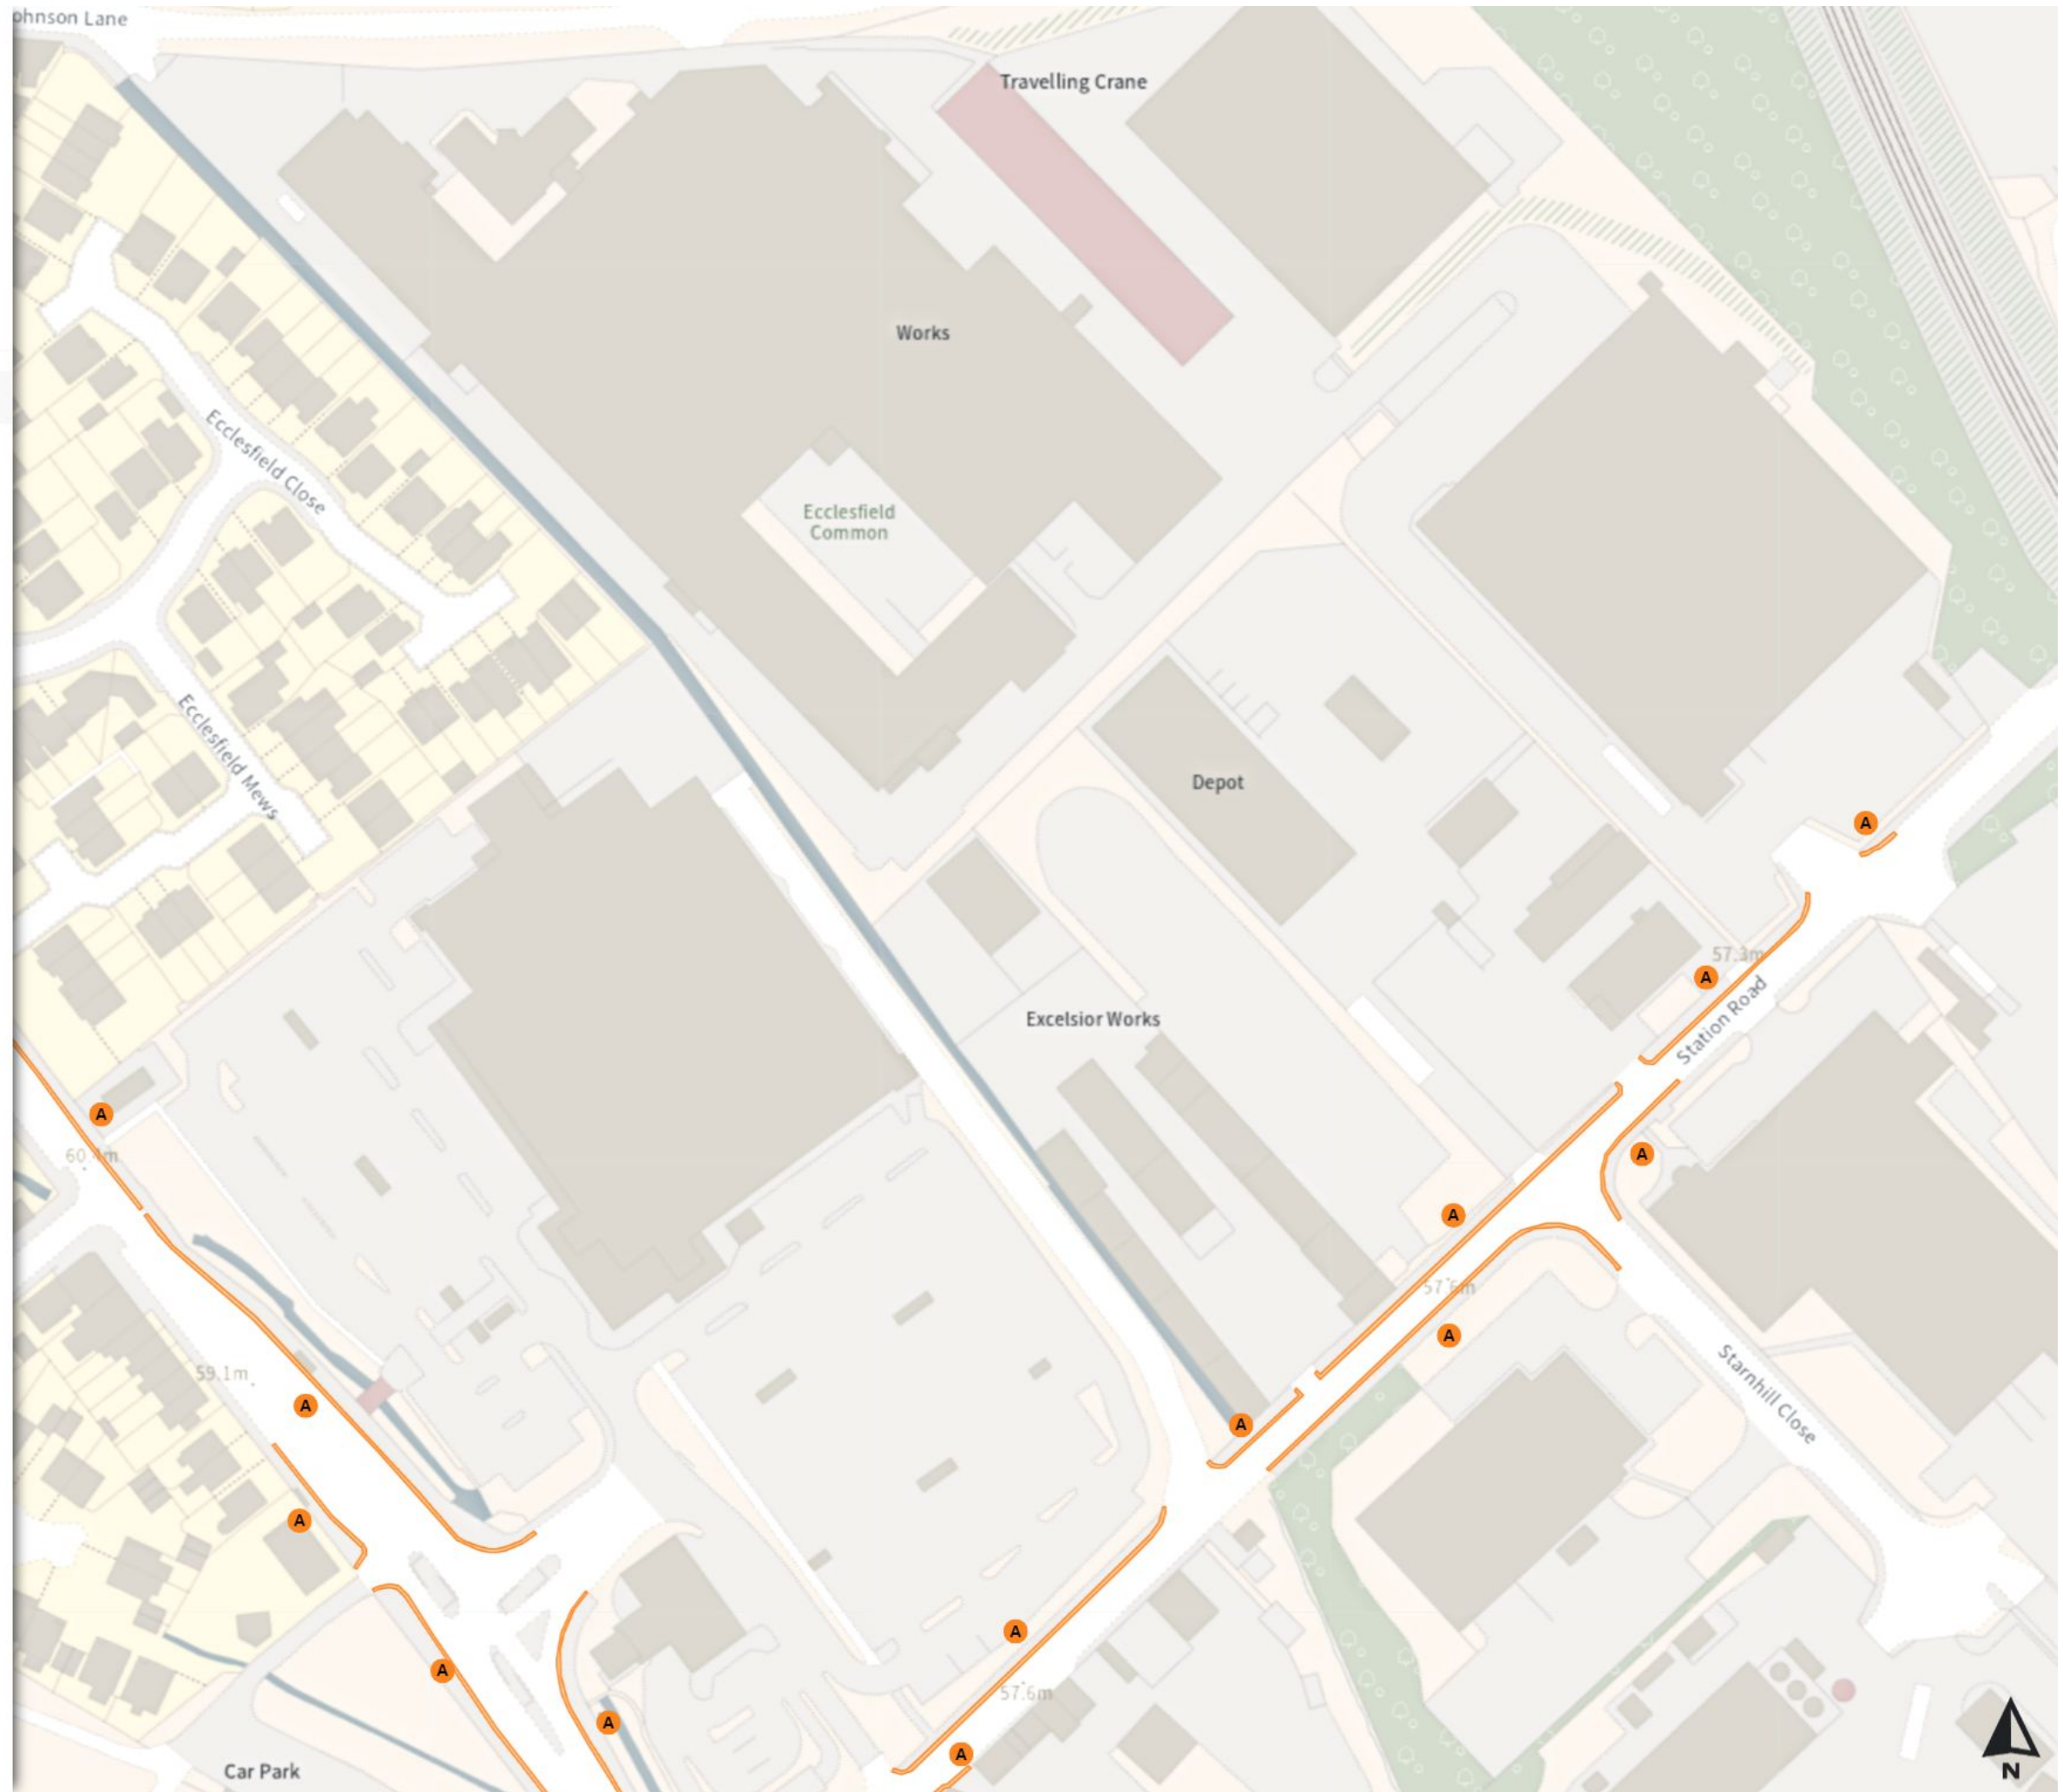

THE SHEFFIELD CITY COUNCIL (STOPPING RESTRICTIONS, WAITING RESTRICTIONS, LOADING RESTRICTIONS & PARKING PLACES) (MAP SCHEDULE) ORDER 2024

Map 49 of 797 Made 03/04/24

Added

No waiting at any time

At all times

Scale: 1:1250

North-West: 435891.129, 394494.877
South-East: 436309.159, 394135.465

© Crown copyright and database rights 2024 Ordnance Survey.
You are not permitted to copy, sub-license, distribute or sell any of this data to third parties in any form. Licence number 100018816