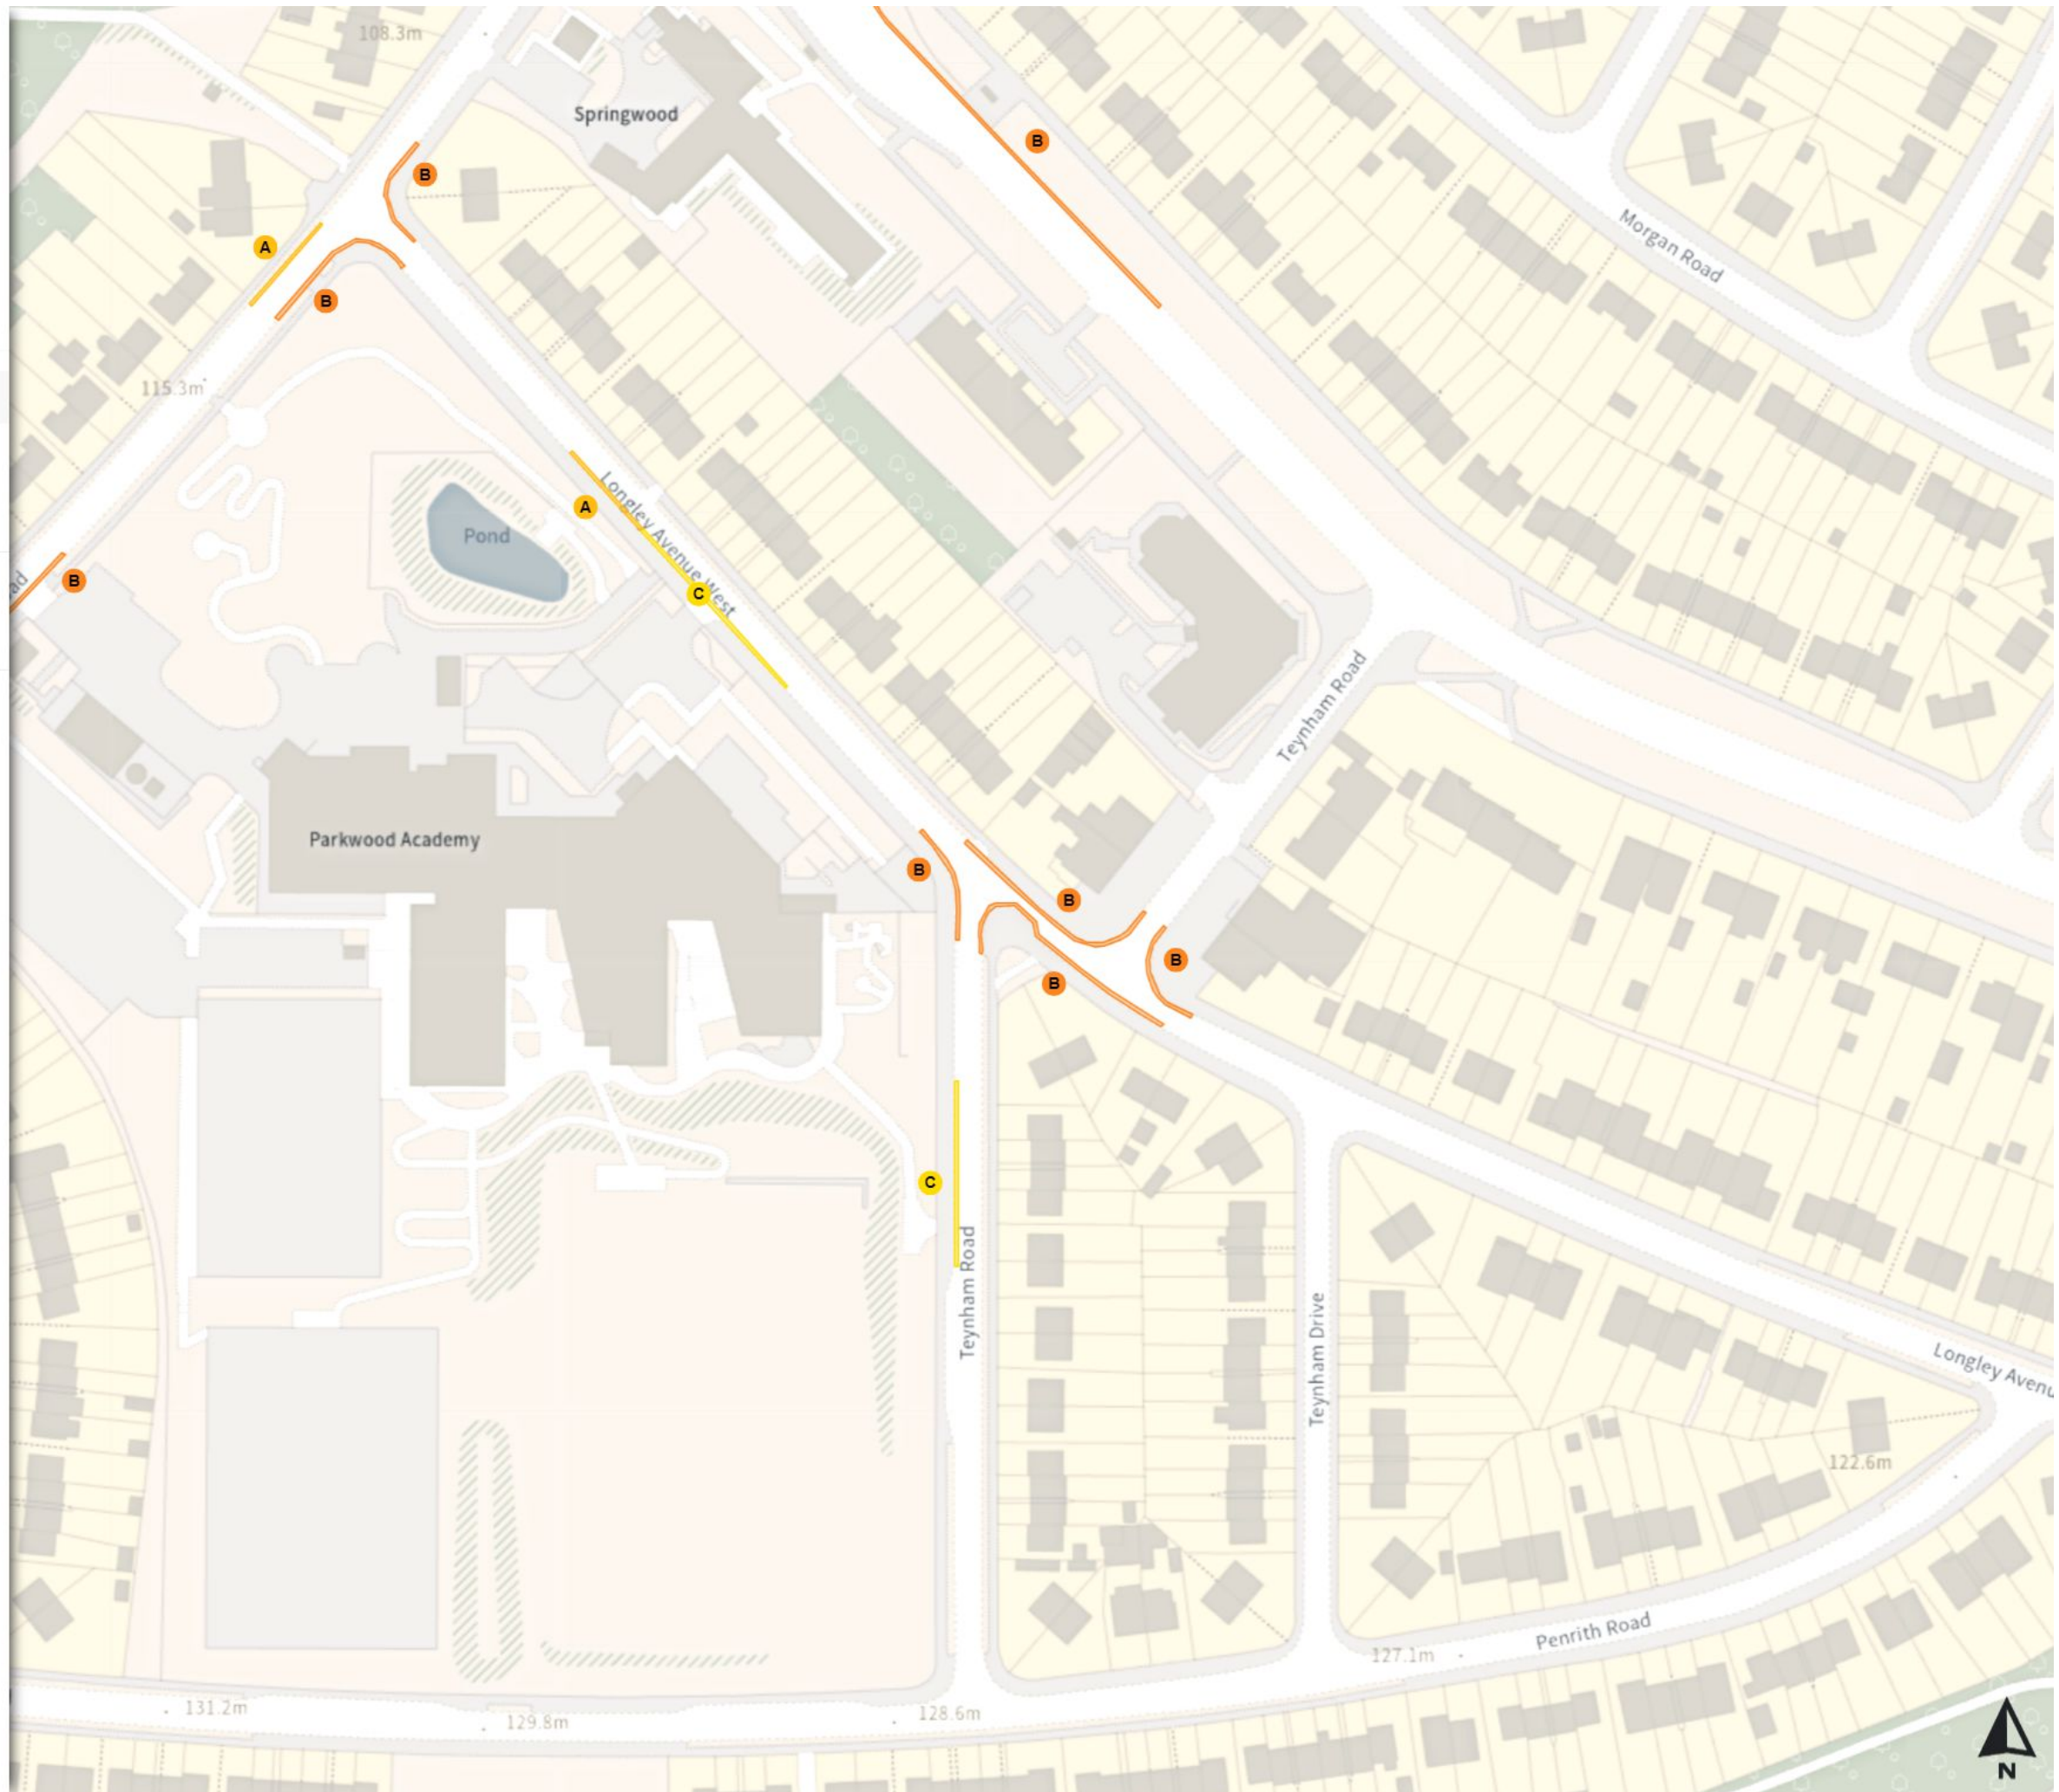

THE SHEFFIELD CITY COUNCIL (STOPPING RESTRICTIONS, WAITING RESTRICTIONS, LOADING RESTRICTIONS & PARKING PLACES) (MAP SCHEDULE) ORDER 2024

Map 162 of 797 Made 03/04/24

Added

- No waiting
- Mon-Fri 08:00-09:30 14:30-16:00
- No waiting at any time
- At all times
- Prohibition of stopping on school entrance markings
- At all times

Scale: 1:1250

North-West: 434248.277, 390891.765
South-East: 434666.495, 390531.934

© Crown copyright and database rights 2024 Ordnance Survey.
You are not permitted to copy, sub-license, distribute or sell any of this data to third parties in any form. Licence number 100018816