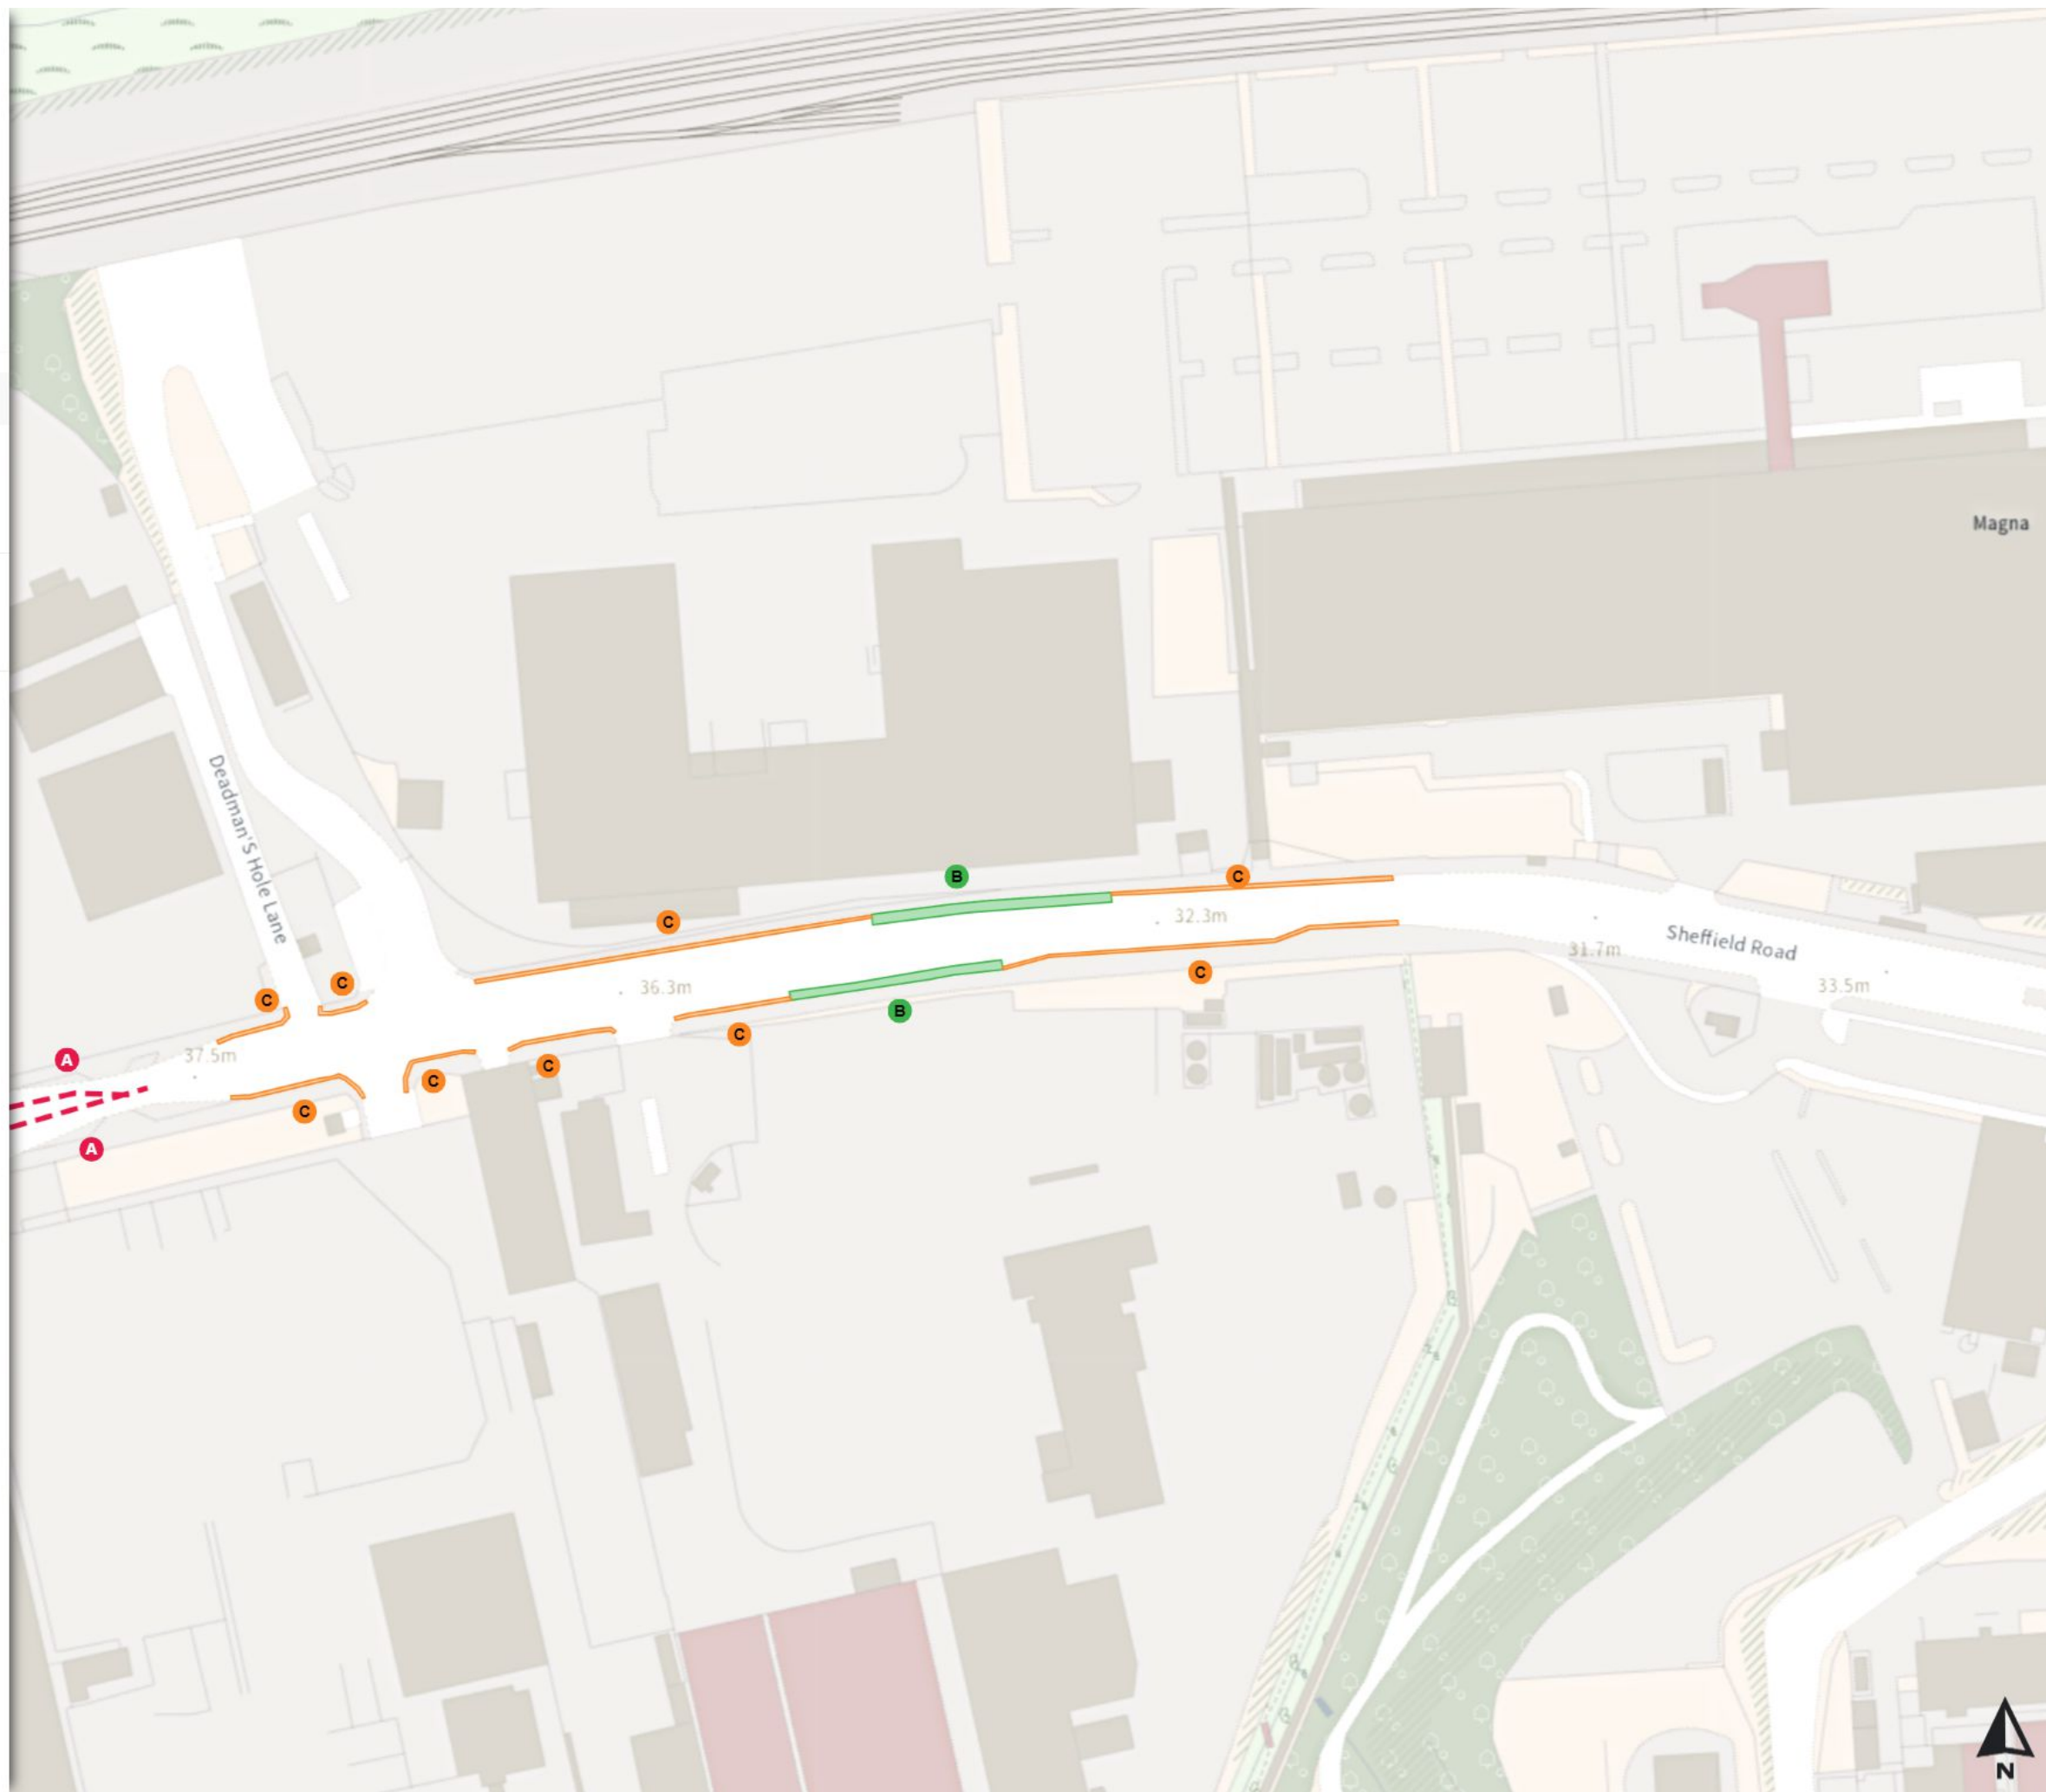

THE SHEFFIELD CITY COUNCIL (STOPPING RESTRICTIONS, WAITING RESTRICTIONS, LOADING RESTRICTIONS & PARKING PLACES) (MAP SCHEDULE) ORDER 2024

Map 137 of 797 Made 03/04/24

Added

- Clearway
- At all times
- Free parking place
- 08:00-18:30 1h 4h
- No waiting at any time
- At all times

Scale: 1:1250

North-West: 440396.987, 391658.179
South-East: 440815.61, 391298.944

© Crown copyright and database rights 2024 Ordnance Survey. You are not permitted to copy, sub-license, distribute or sell any of this data to third parties in any form. Licence number 100018816