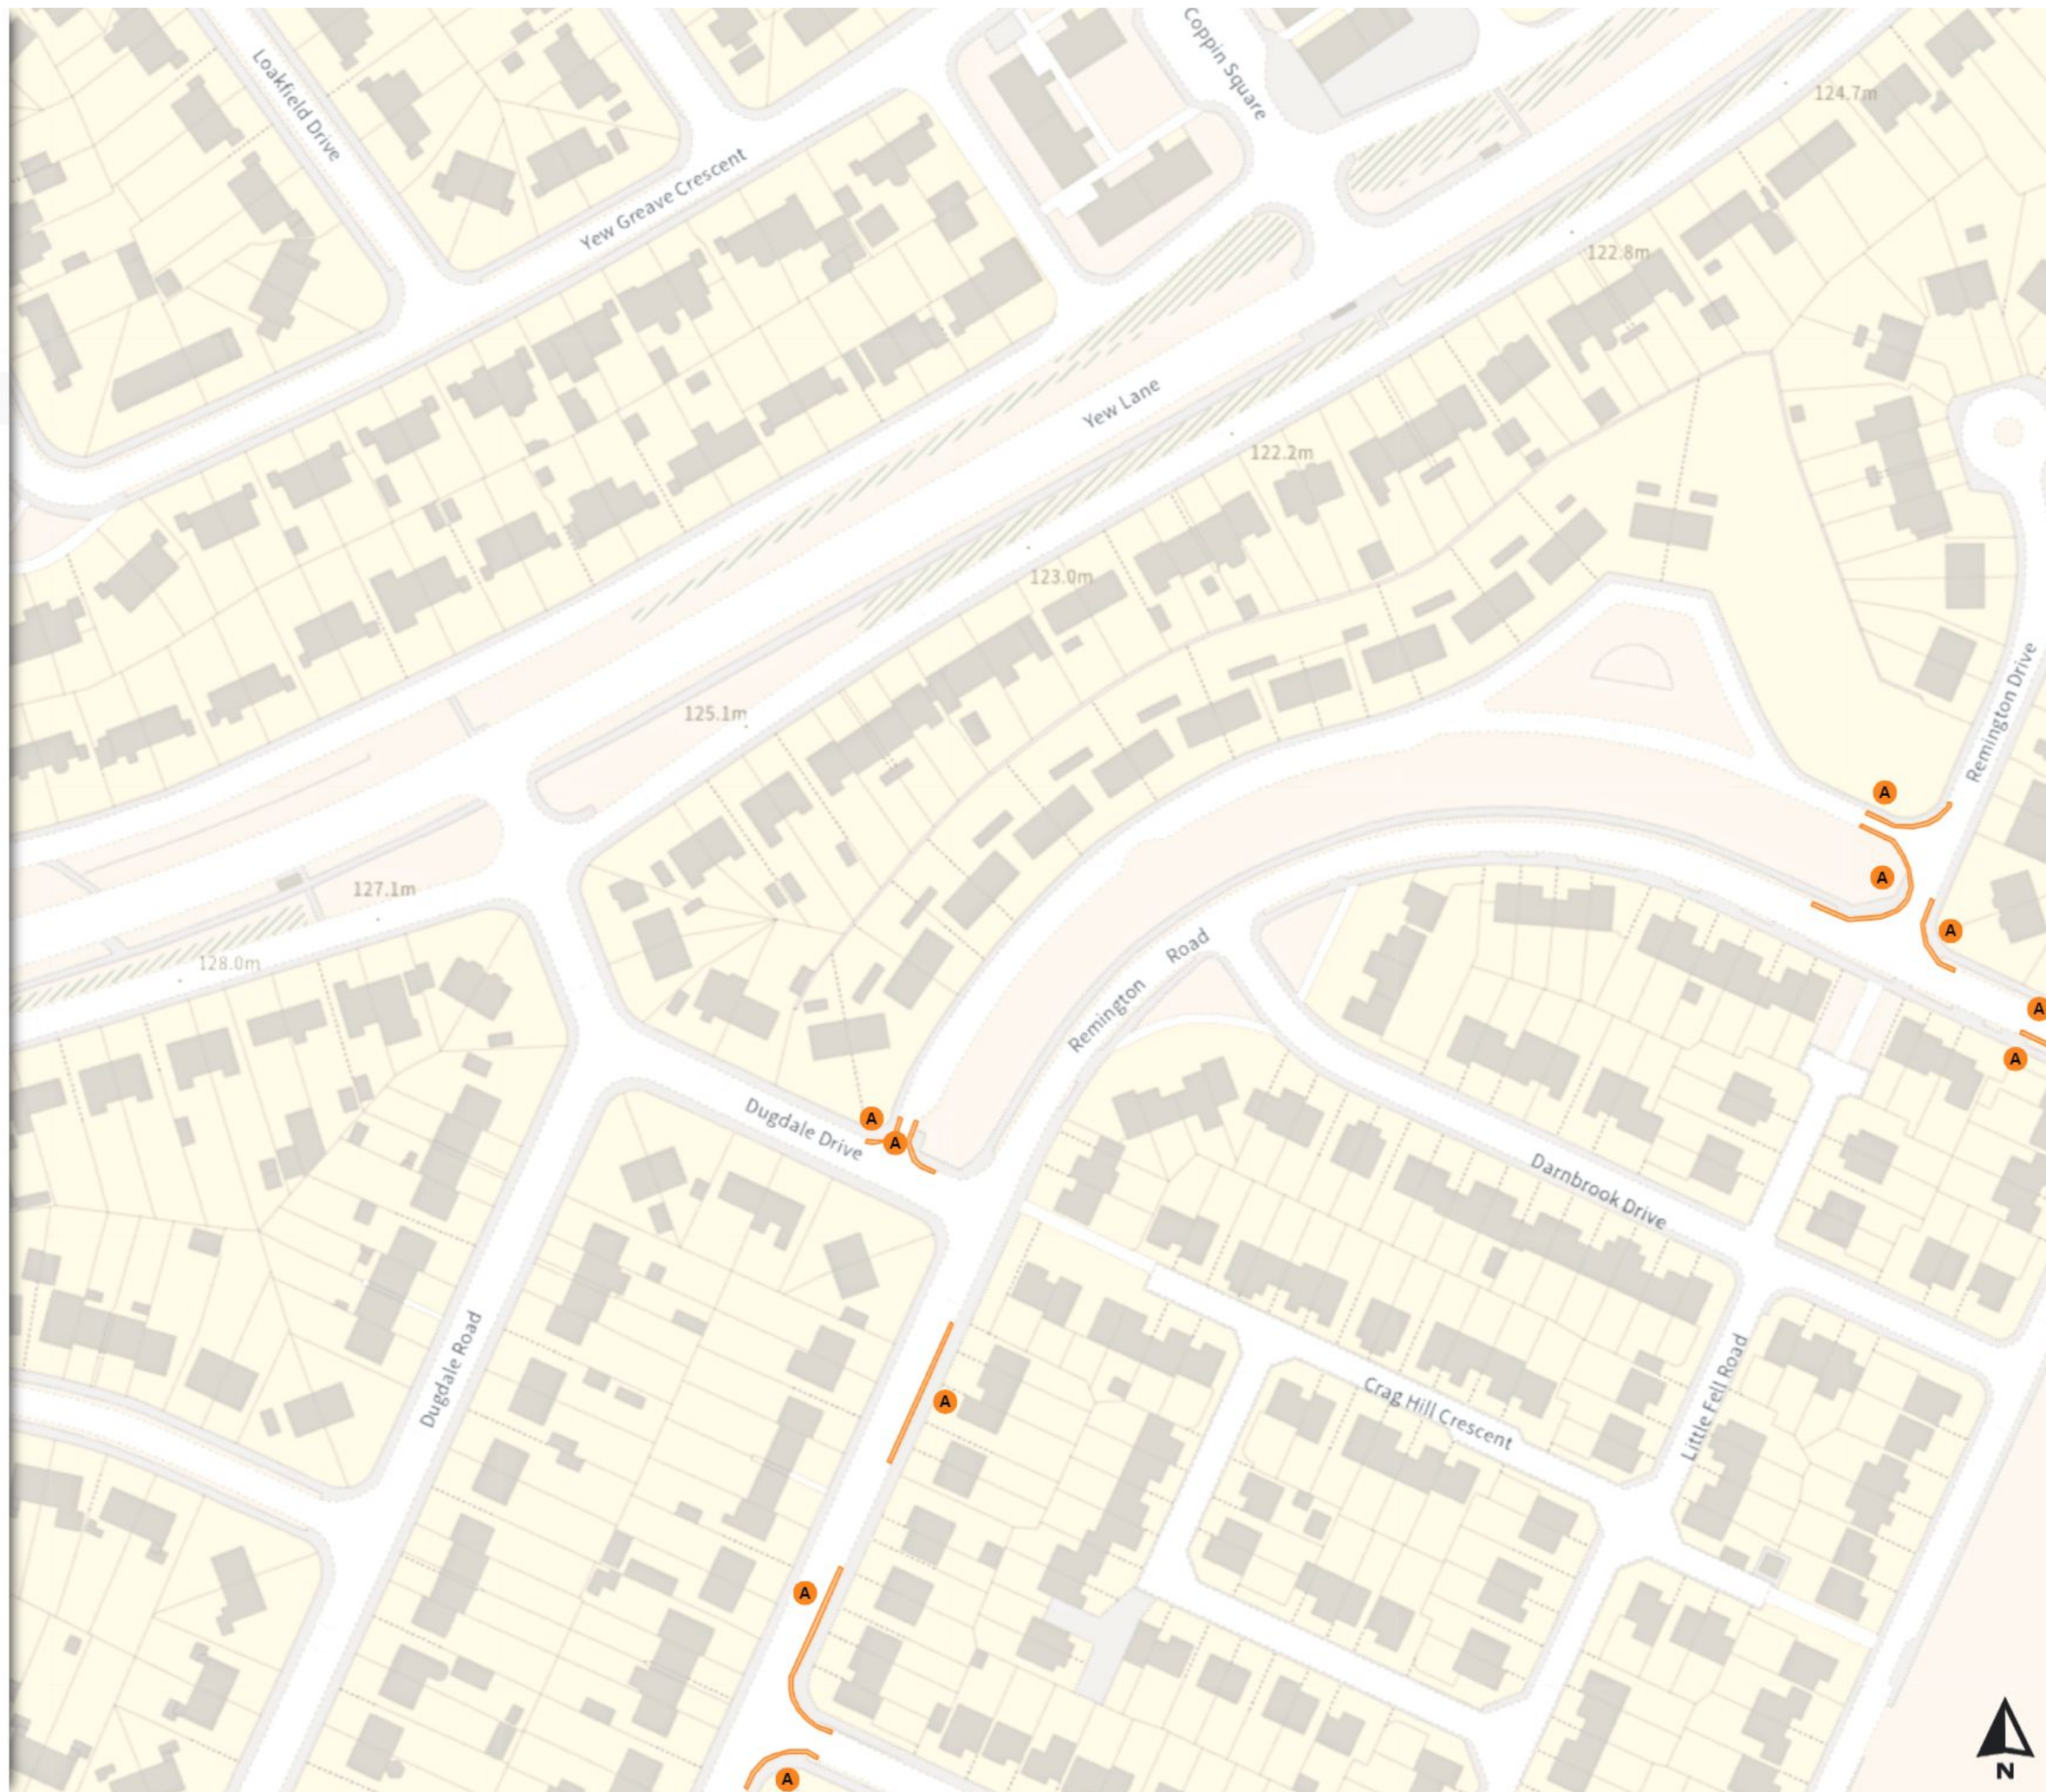

THE SHEFFIELD CITY COUNCIL (STOPPING RESTRICTIONS, WAITING RESTRICTIONS, LOADING RESTRICTIONS & PARKING PLACES) (MAP SCHEDULE) ORDER 2024

Map 68 of 797 Made 03/04/24

Added

- No waiting at any time
- At all times

0 20 40 60m

Scale: 1:1250

North-West: 434515.997, 393407.34
South-East: 434934.016, 393047.725

© Crown copyright and database rights 2024 Ordnance Survey.
You are not permitted to copy, sub-license, distribute or sell any of this data to third parties in any form. Licence number 100018816