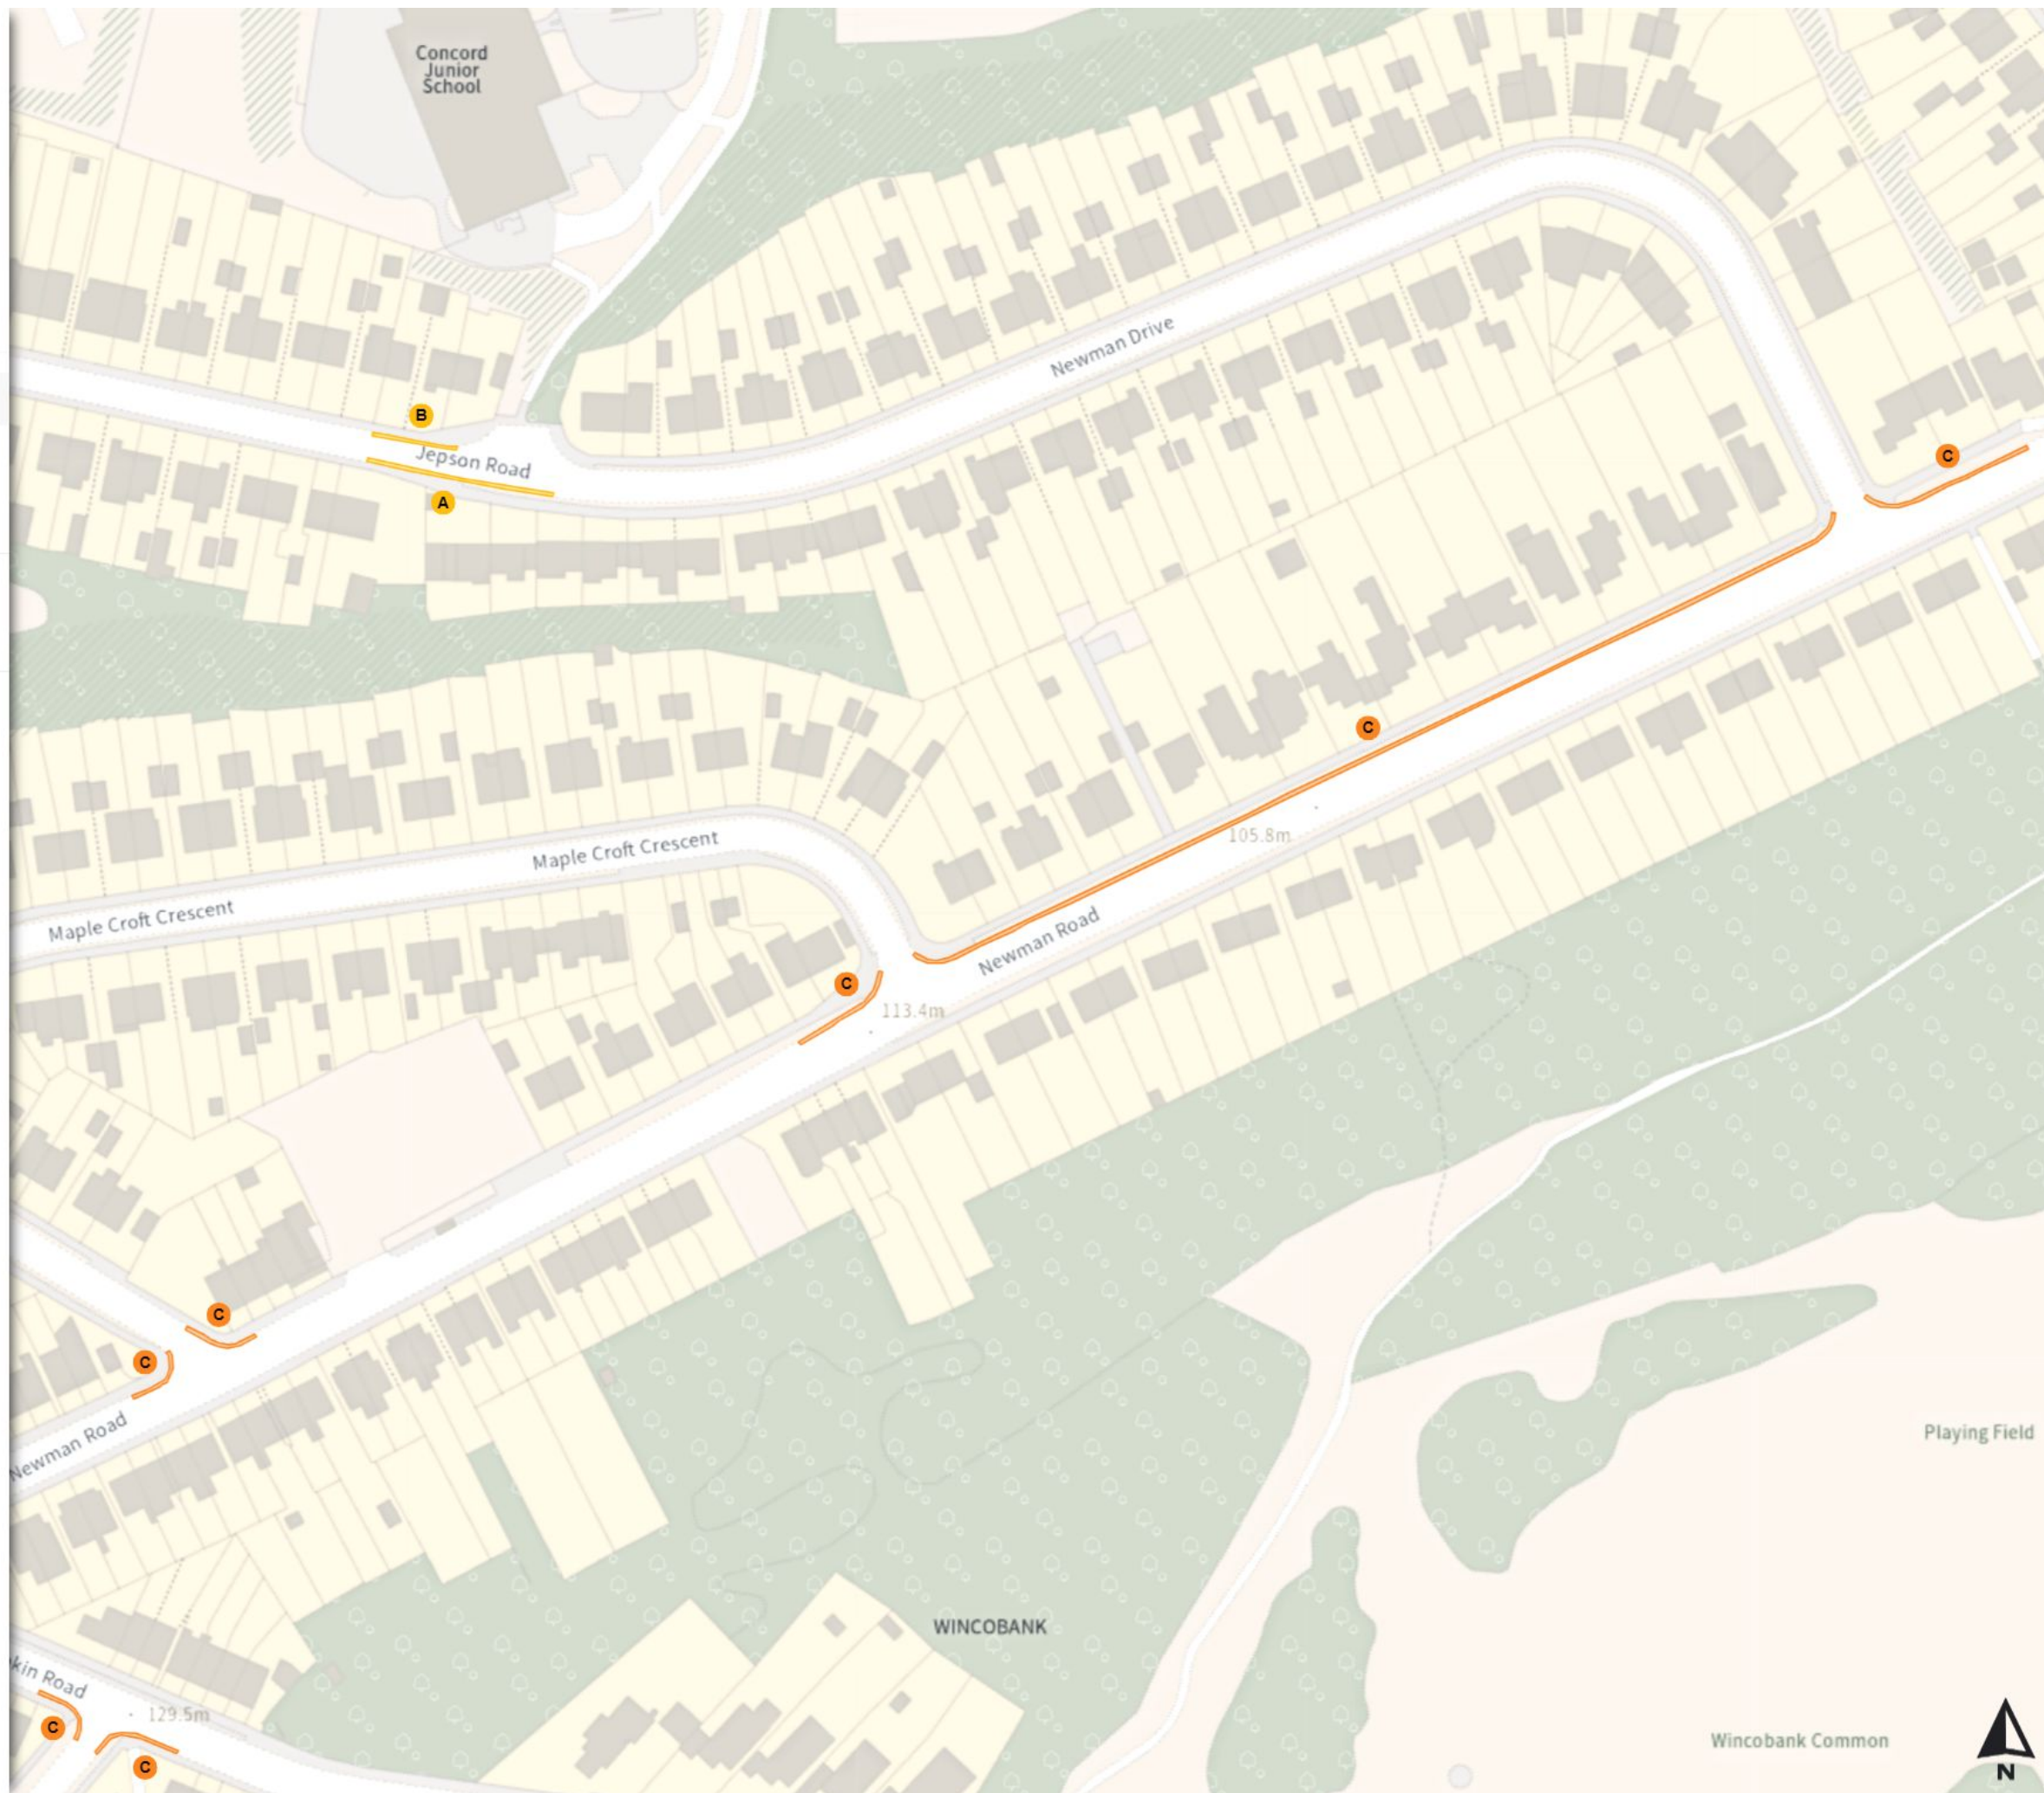

THE SHEFFIELD CITY COUNCIL (STOPPING RESTRICTIONS, WAITING RESTRICTIONS, LOADING RESTRICTIONS & PARKING PLACES) (MAP SCHEDULE) ORDER 2024

Map 131 of 797 Made 03/04/24

Added

- No waiting
- Mon-Sat 08:00-18:30
- No waiting
- Mon-Fri 08:30-09:30 14:30-16:00
- No waiting at any time
- At all times

0 20 40 60m

Scale: 1:1250

North-West: 437924.779, 391637.821
South-East: 438343.214, 391278.368

© Crown copyright and database rights 2024 Ordnance Survey.
You are not permitted to copy, sub-license, distribute or sell any of this data to third parties in any form. Licence number 100018816

Wincobank Common