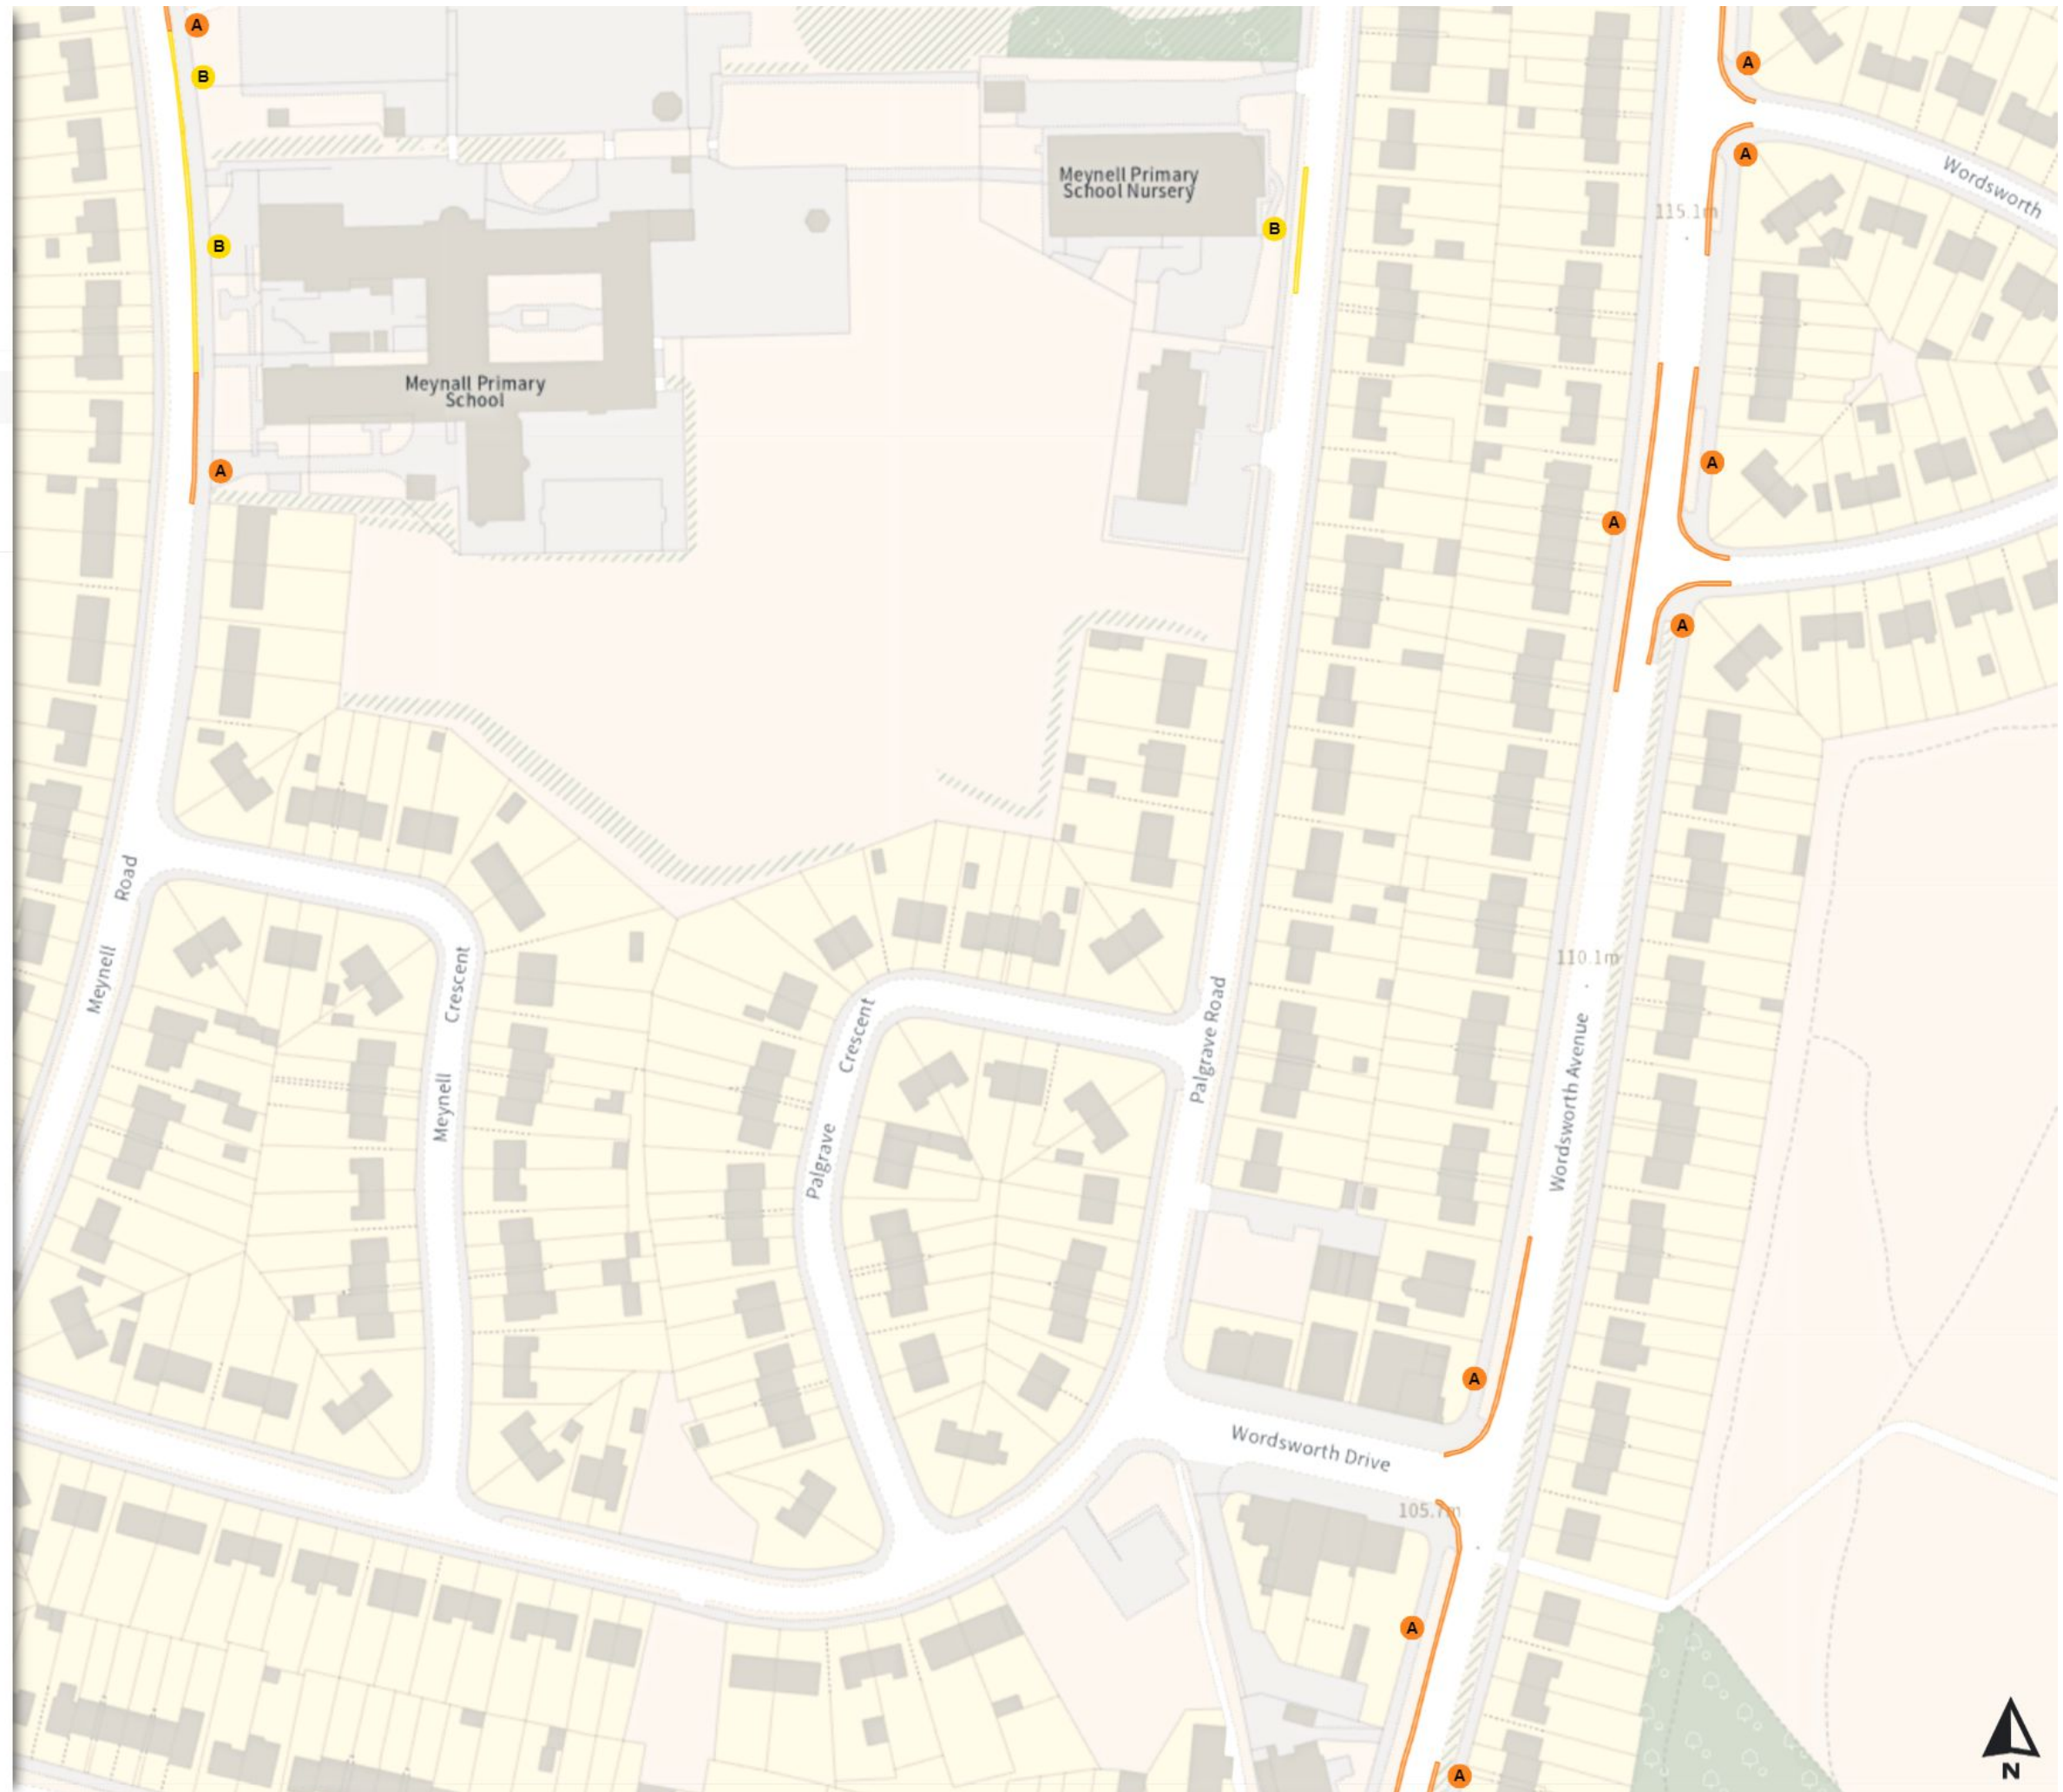

Scale: 1:1250

North-West: 433899.548, 391966.475
South-East: 434317.646, 391606.696

© Crown copyright and database rights 2024 Ordnance Survey.
You are not permitted to copy, sub-license, distribute or sell any of this data to third parties in any form. Licence number 100018816