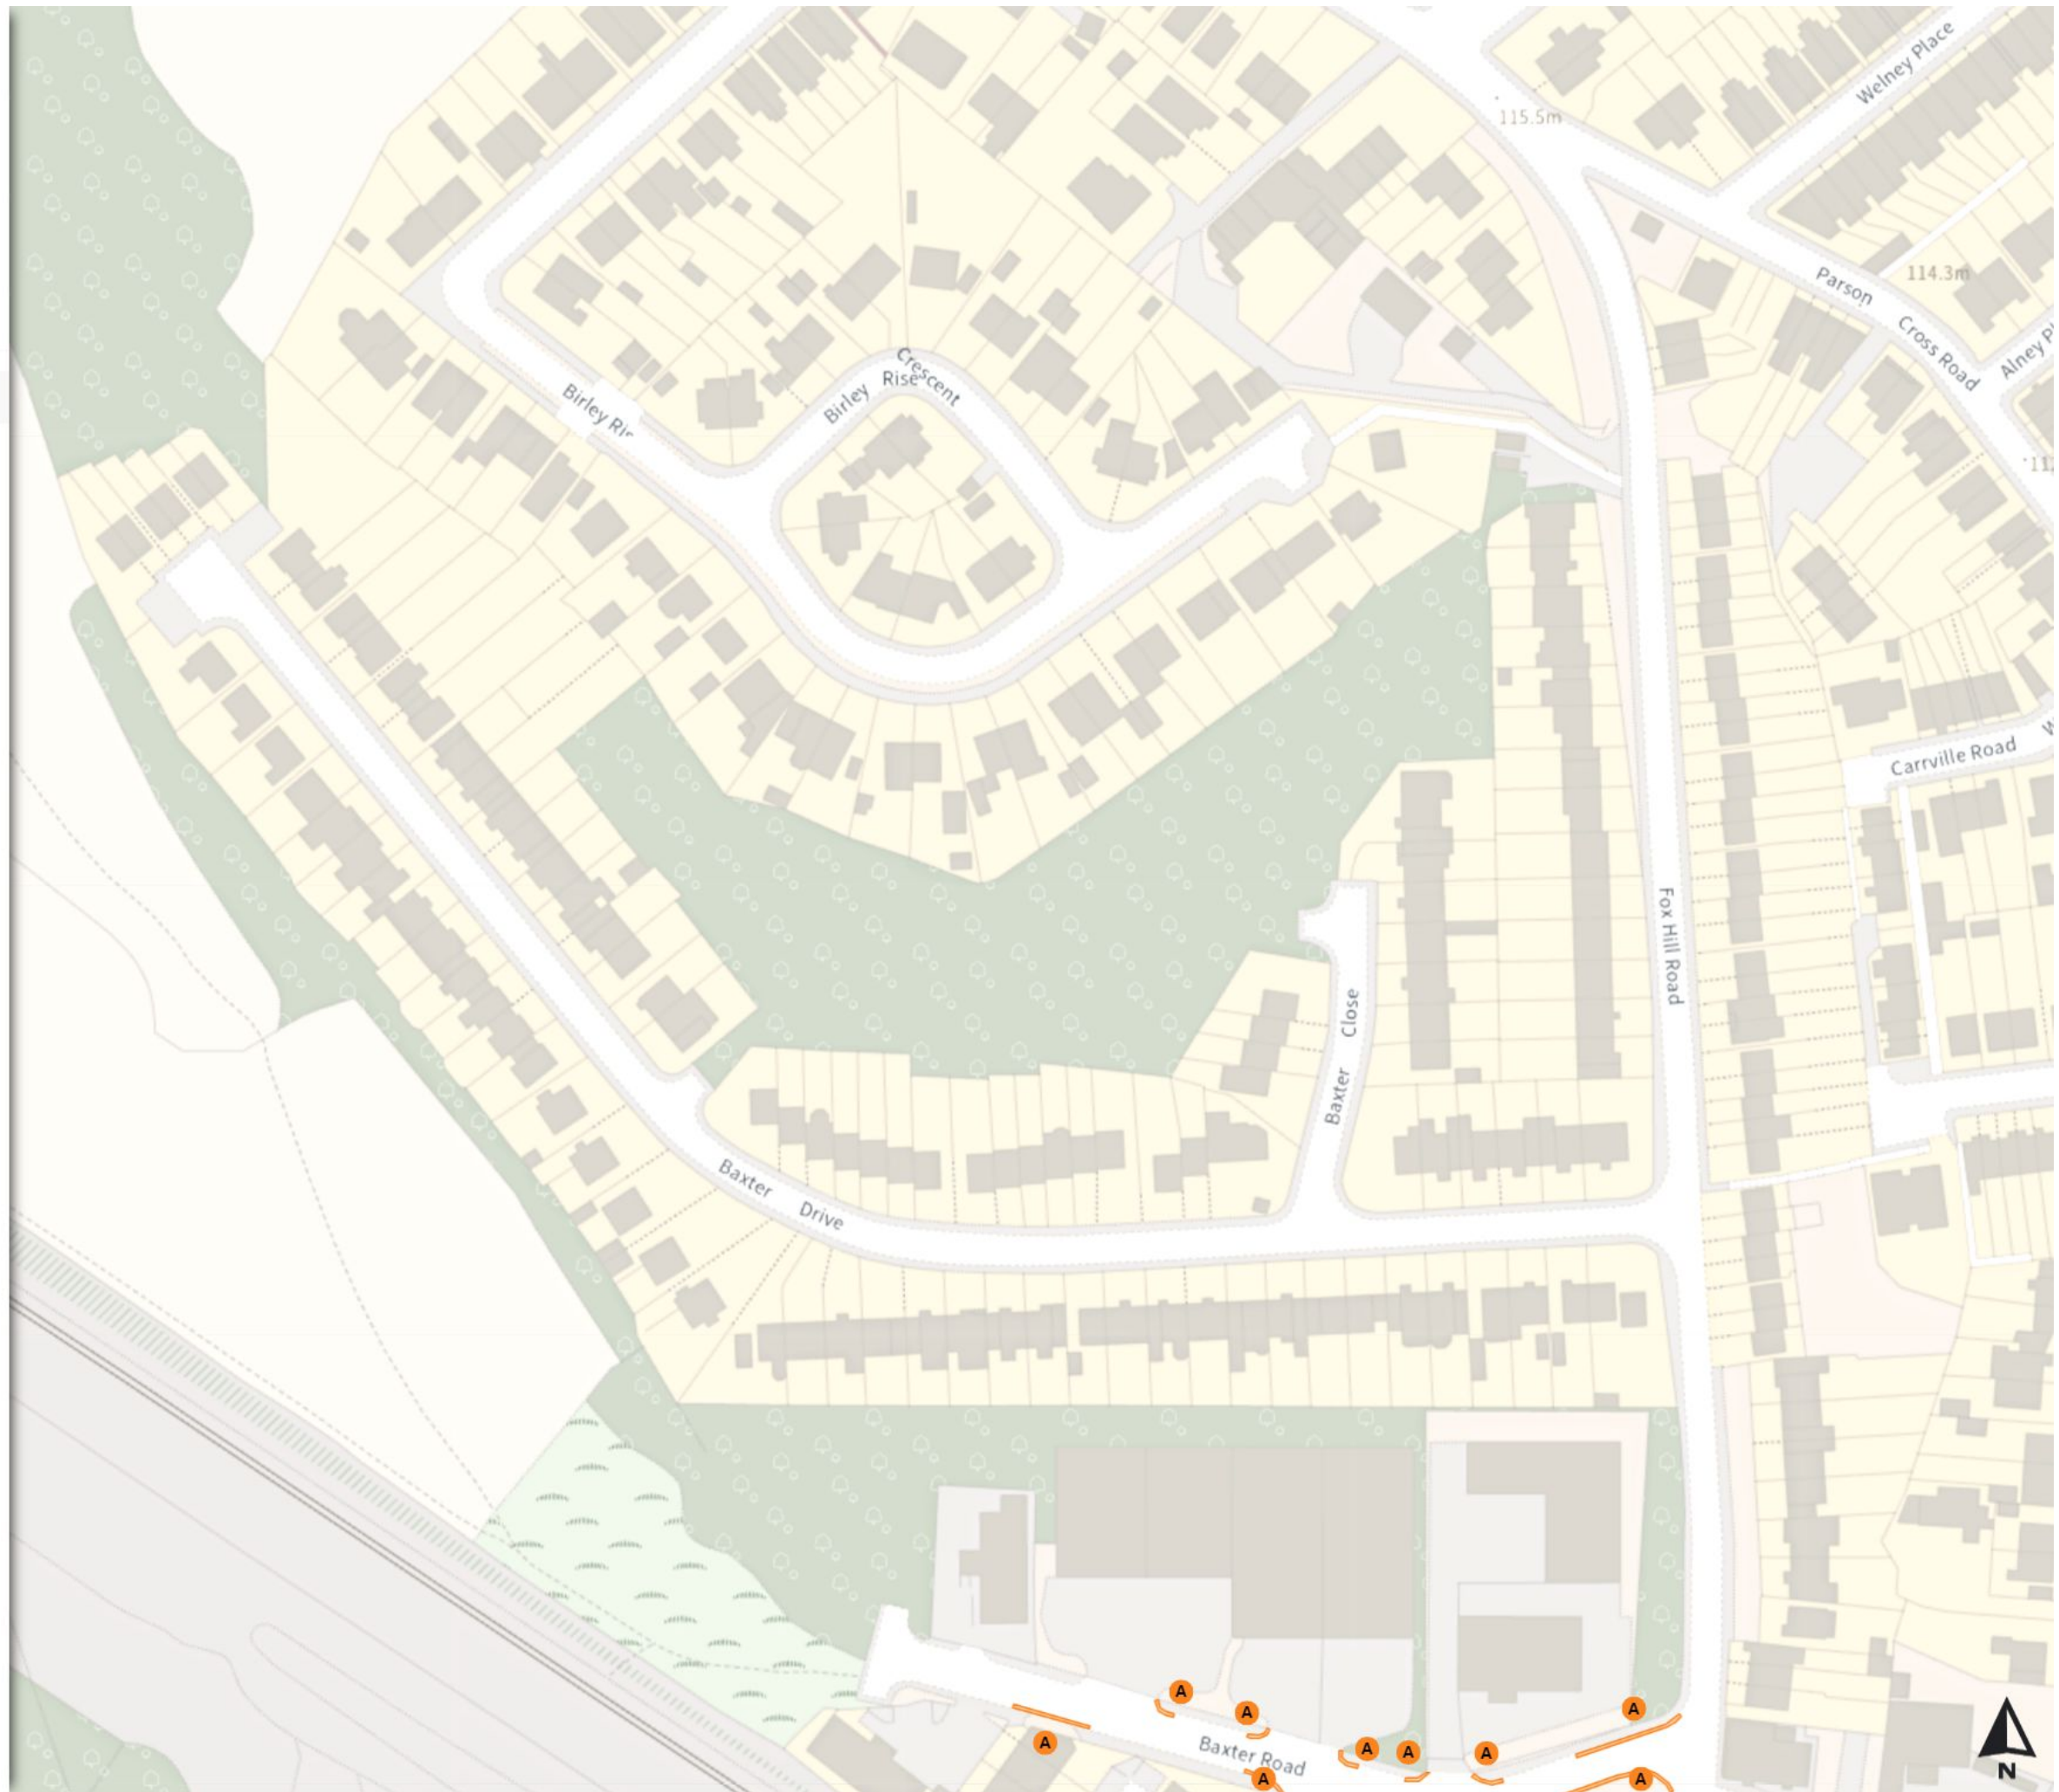

0 20 40 60m

Scale: 1:1250

North-West: 433075.36, 391960.673
South-East: 433493.394, 391600.822

© Crown copyright and database rights 2024 Ordnance Survey.
You are not permitted to copy, sub-license, distribute or sell any of this data to third parties in any form. Licence number 100018816