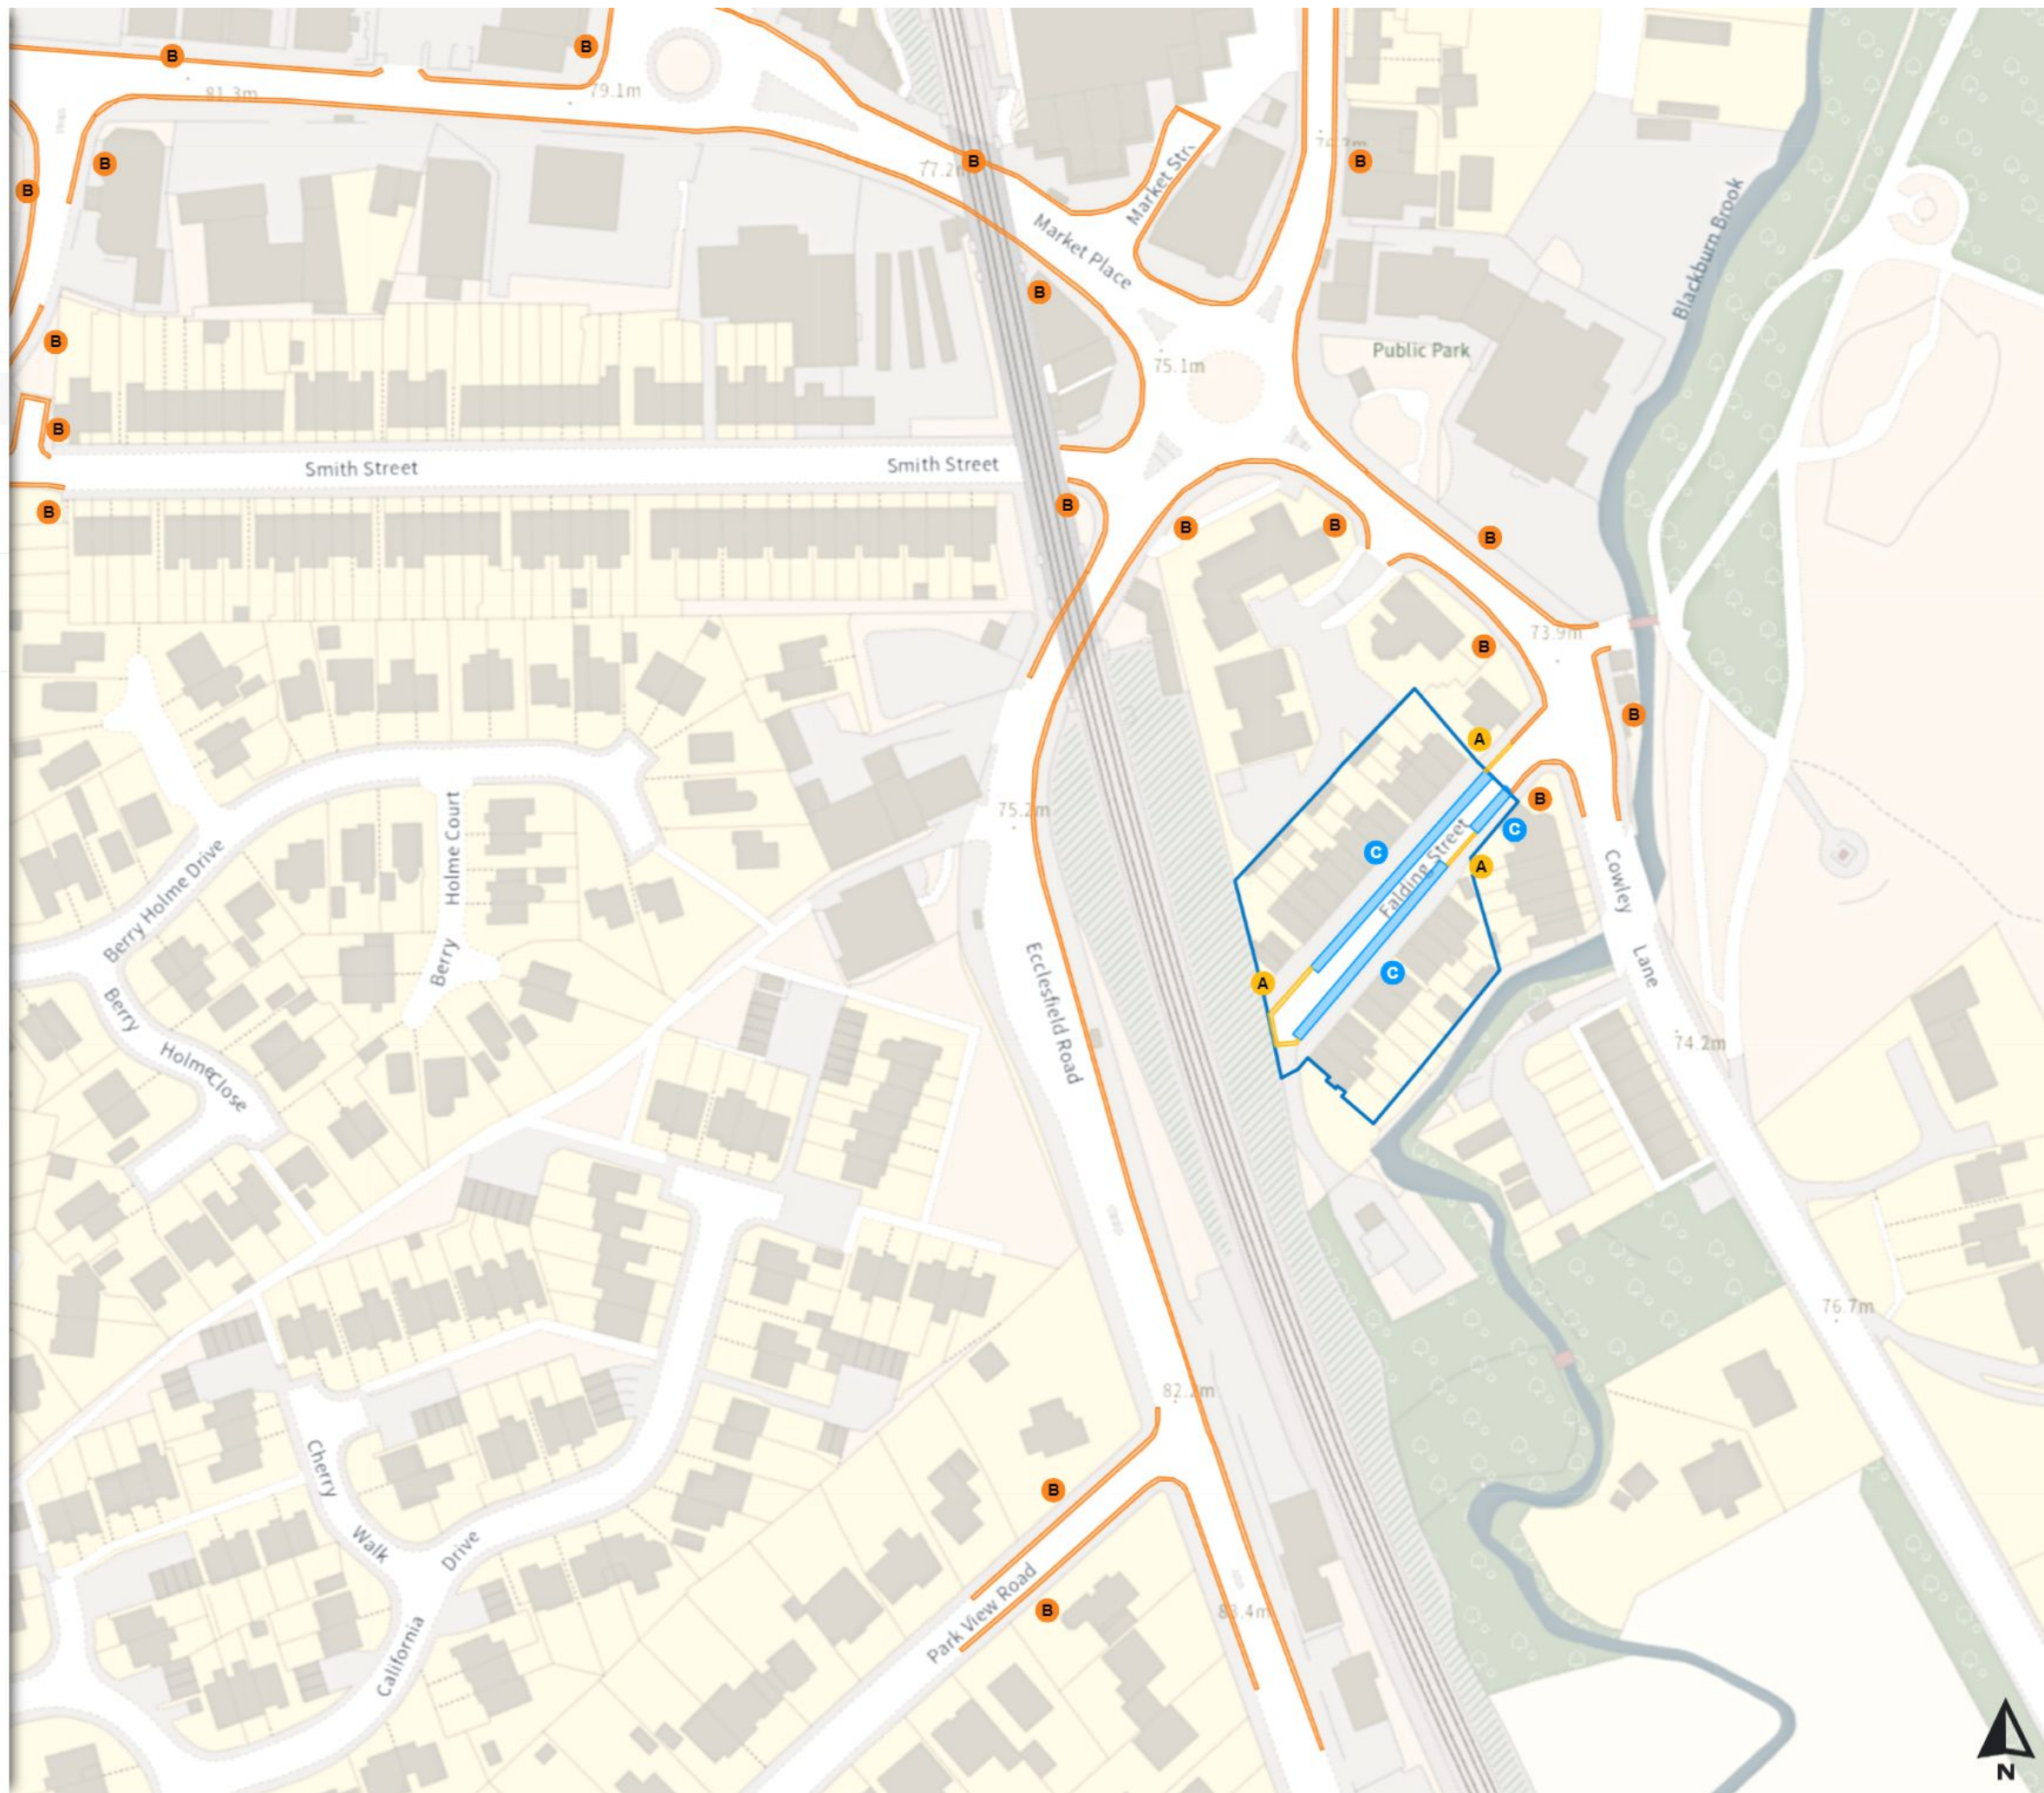

THE SHEFFIELD CITY COUNCIL (STOPPING RESTRICTIONS, WAITING RESTRICTIONS, LOADING RESTRICTIONS & PARKING PLACES) (MAP SCHEDULE) ORDER 2024

Map 38 of 797 Made 03/04/24

Added

- No waiting
- A Mon-Sat 08:00-18:30
- No waiting at any time
- B At all times
- Permit holders parking place (Falding Street)
- C Mon-Sat 08:00-18:30

Scale: 1:1250

North-West: 435342.263, 396286.226
South-East: 435760.094, 395926.903

© Crown copyright and database rights 2024 Ordnance Survey.
You are not permitted to copy, sub-license, distribute or sell any of this data to third parties in any form. Licence number 100018816