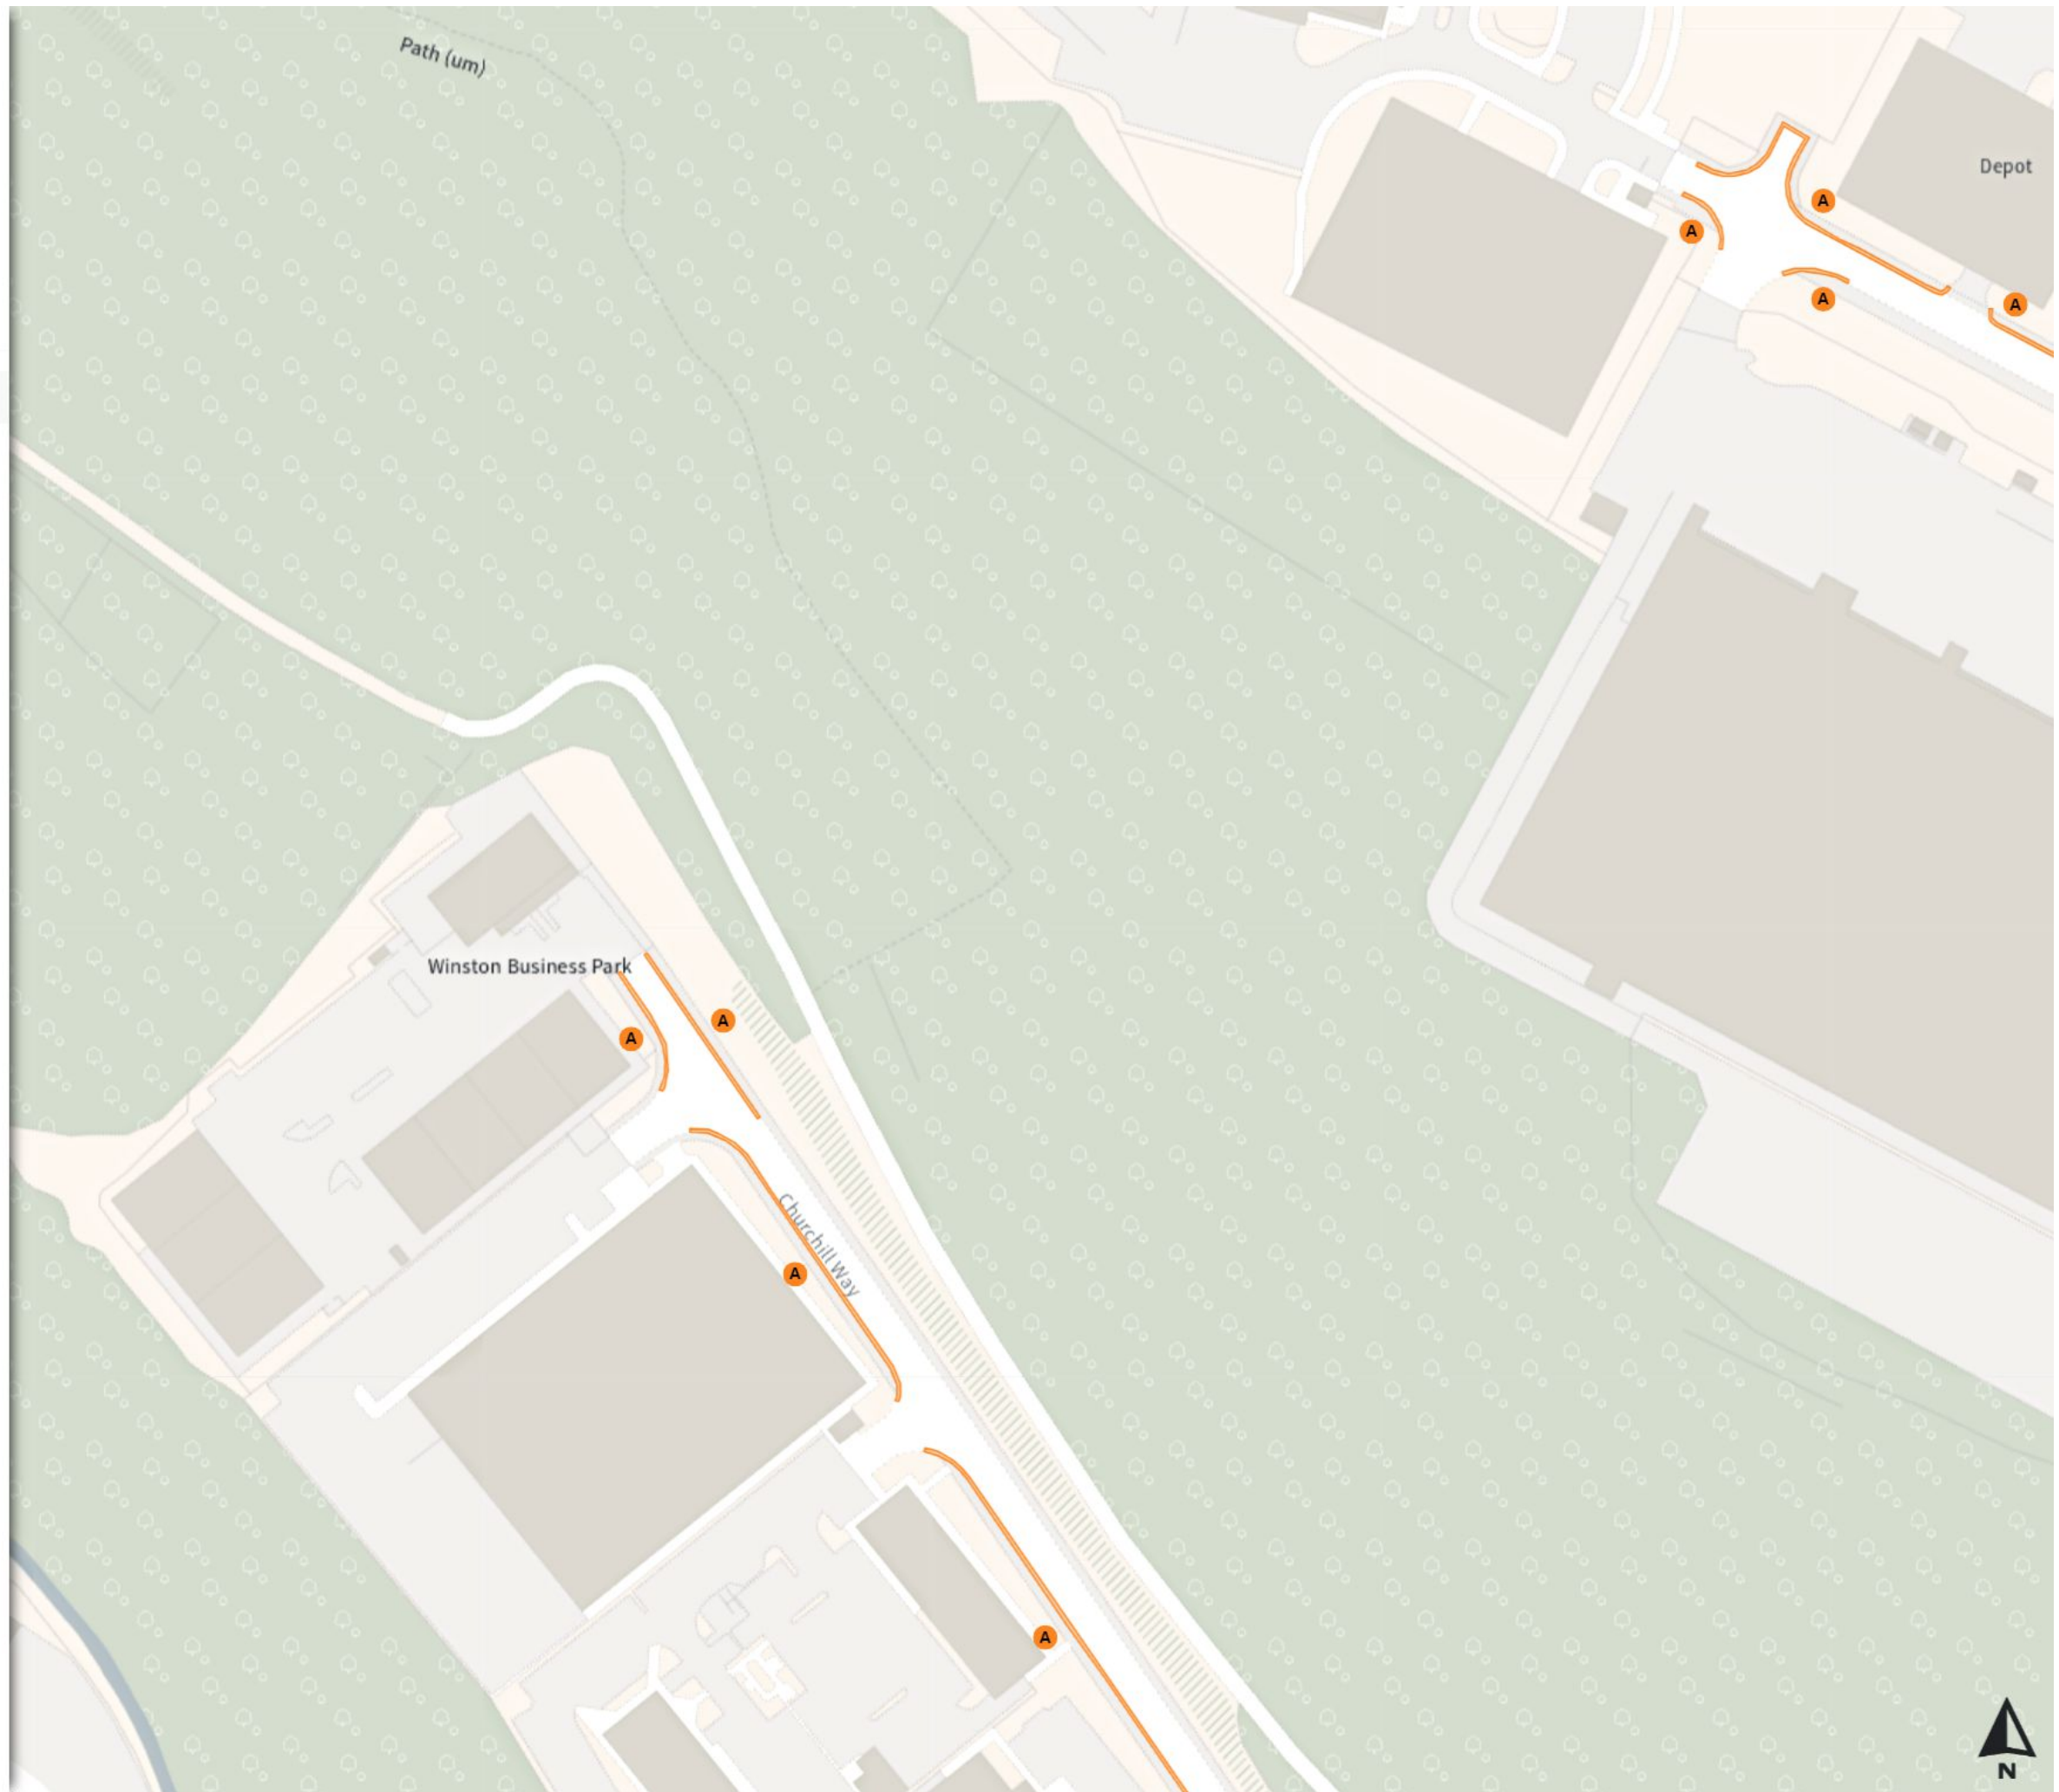

THE SHEFFIELD CITY COUNCIL (STOPPING RESTRICTIONS, WAITING RESTRICTIONS, LOADING RESTRICTIONS & PARKING PLACES) (MAP SCHEDULE) ORDER 2024

Map 14 of 797 Made 03/04/24

Added

No waiting at any time

At all times

0 20 40 60m

Scale: 1:1250

North-West: 434759.087, 398077.415
South-East: 435176.717, 397718.179

© Crown copyright and database rights 2024 Ordnance Survey.
You are not permitted to copy, sub-license, distribute or sell any of this data to third parties in any form. Licence number 100018816