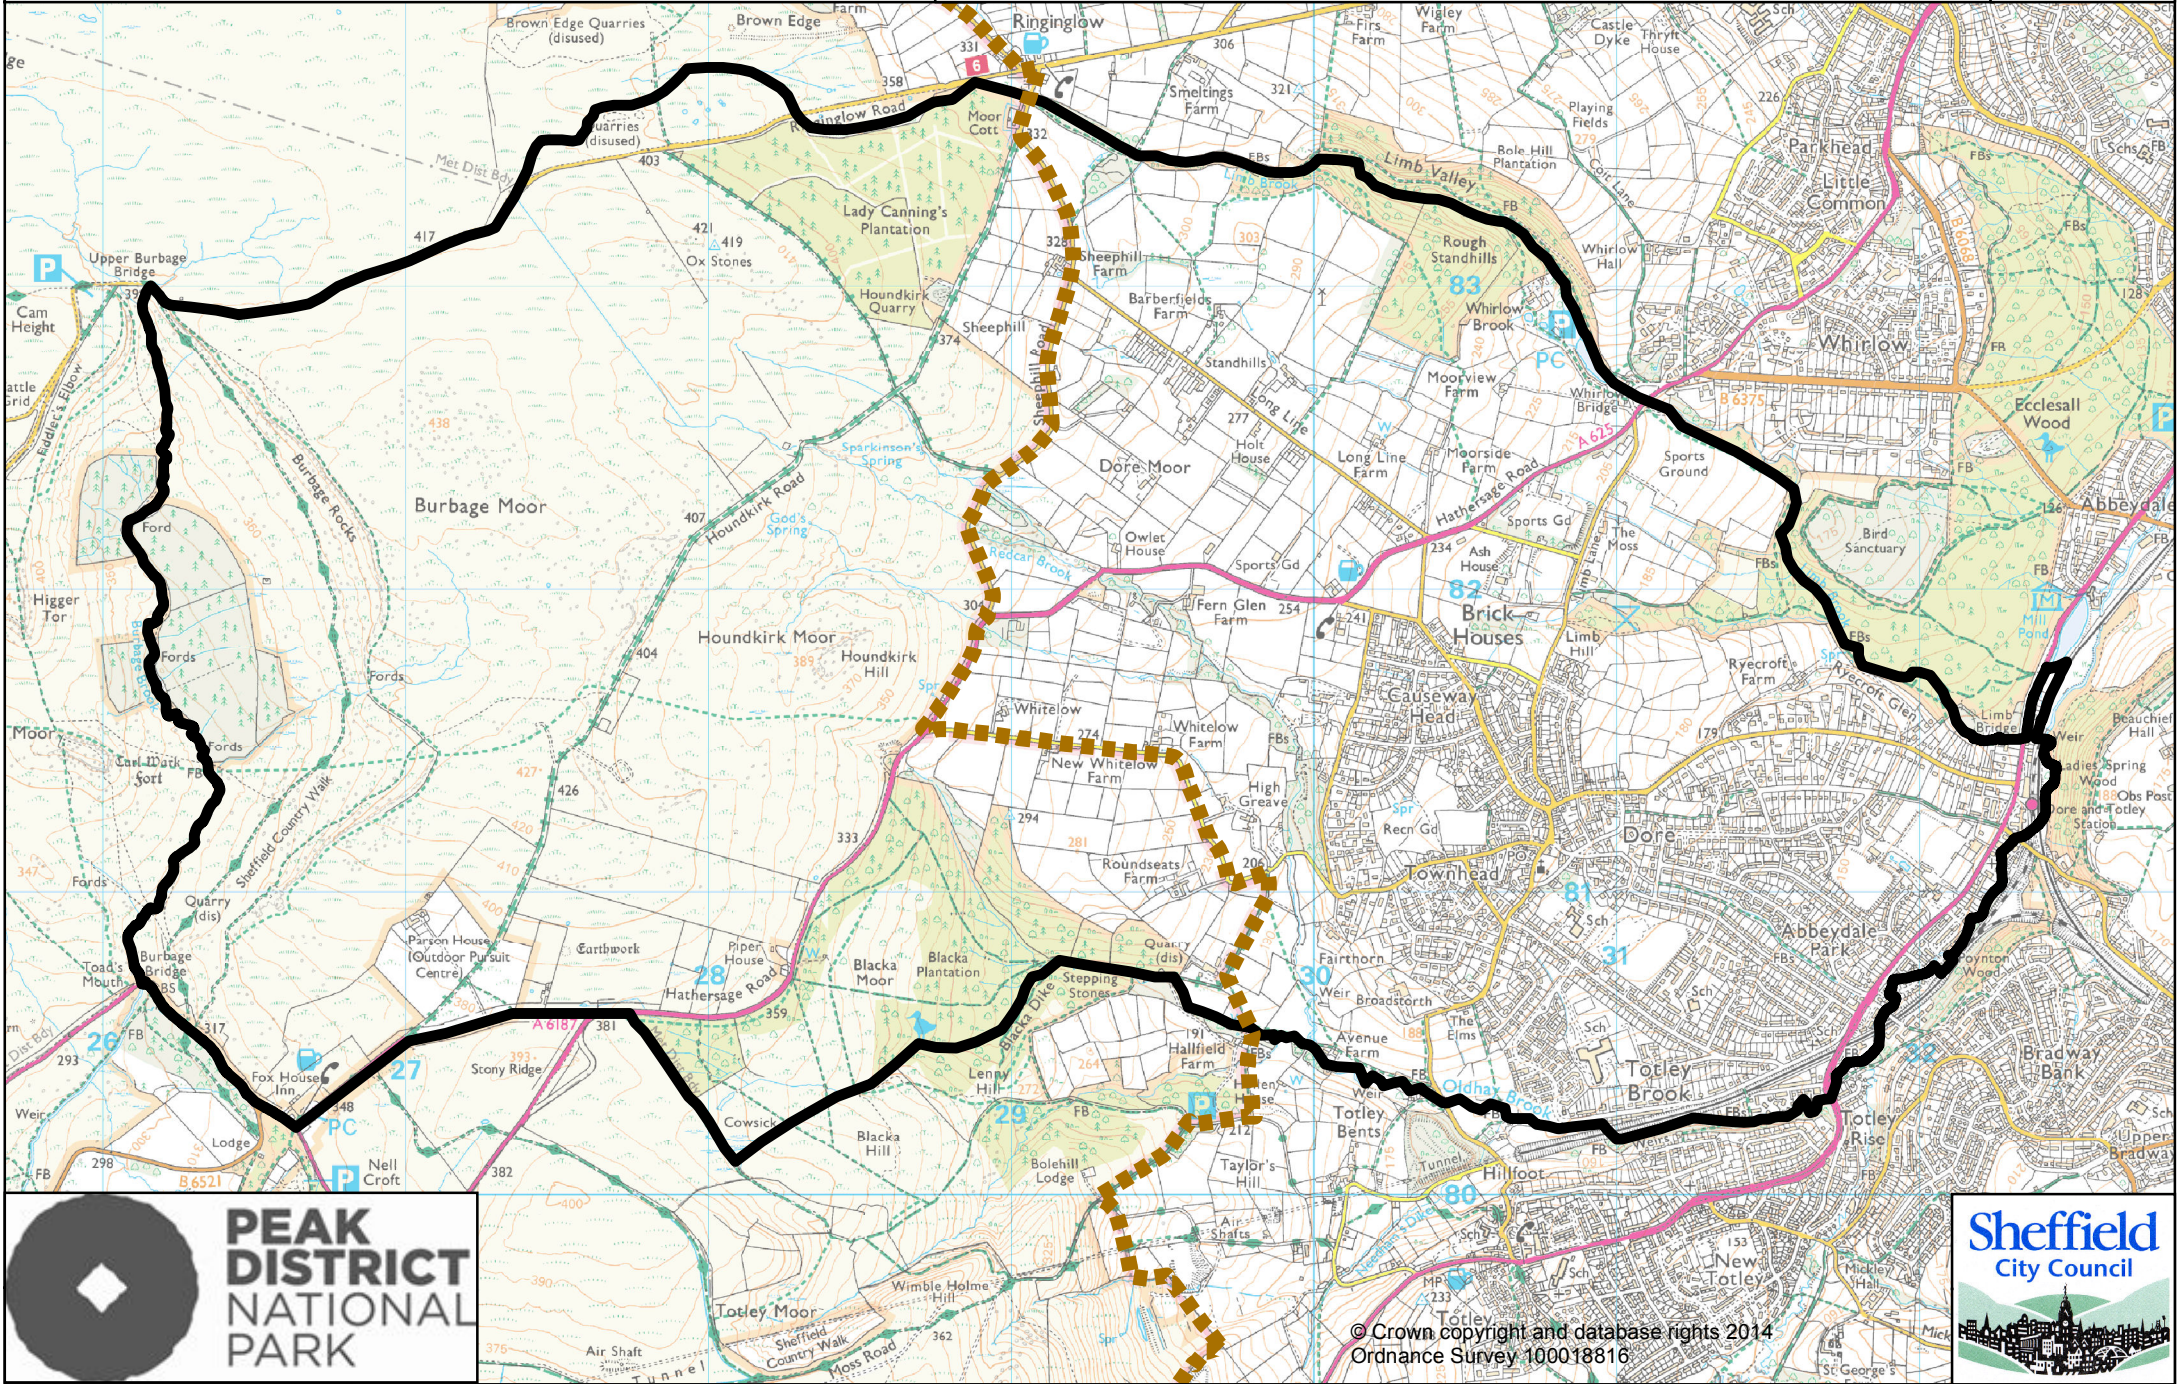

Dore Neighbourhood Area

Dore Neighbourhood Area - Designated Boundary

Peak District National Park Authority

1:25,000

PEAK DISTRICT NATIONAL PARK

Sheffield City Council

© Crown copyright and database rights 2014
Ordnance Survey 100018816