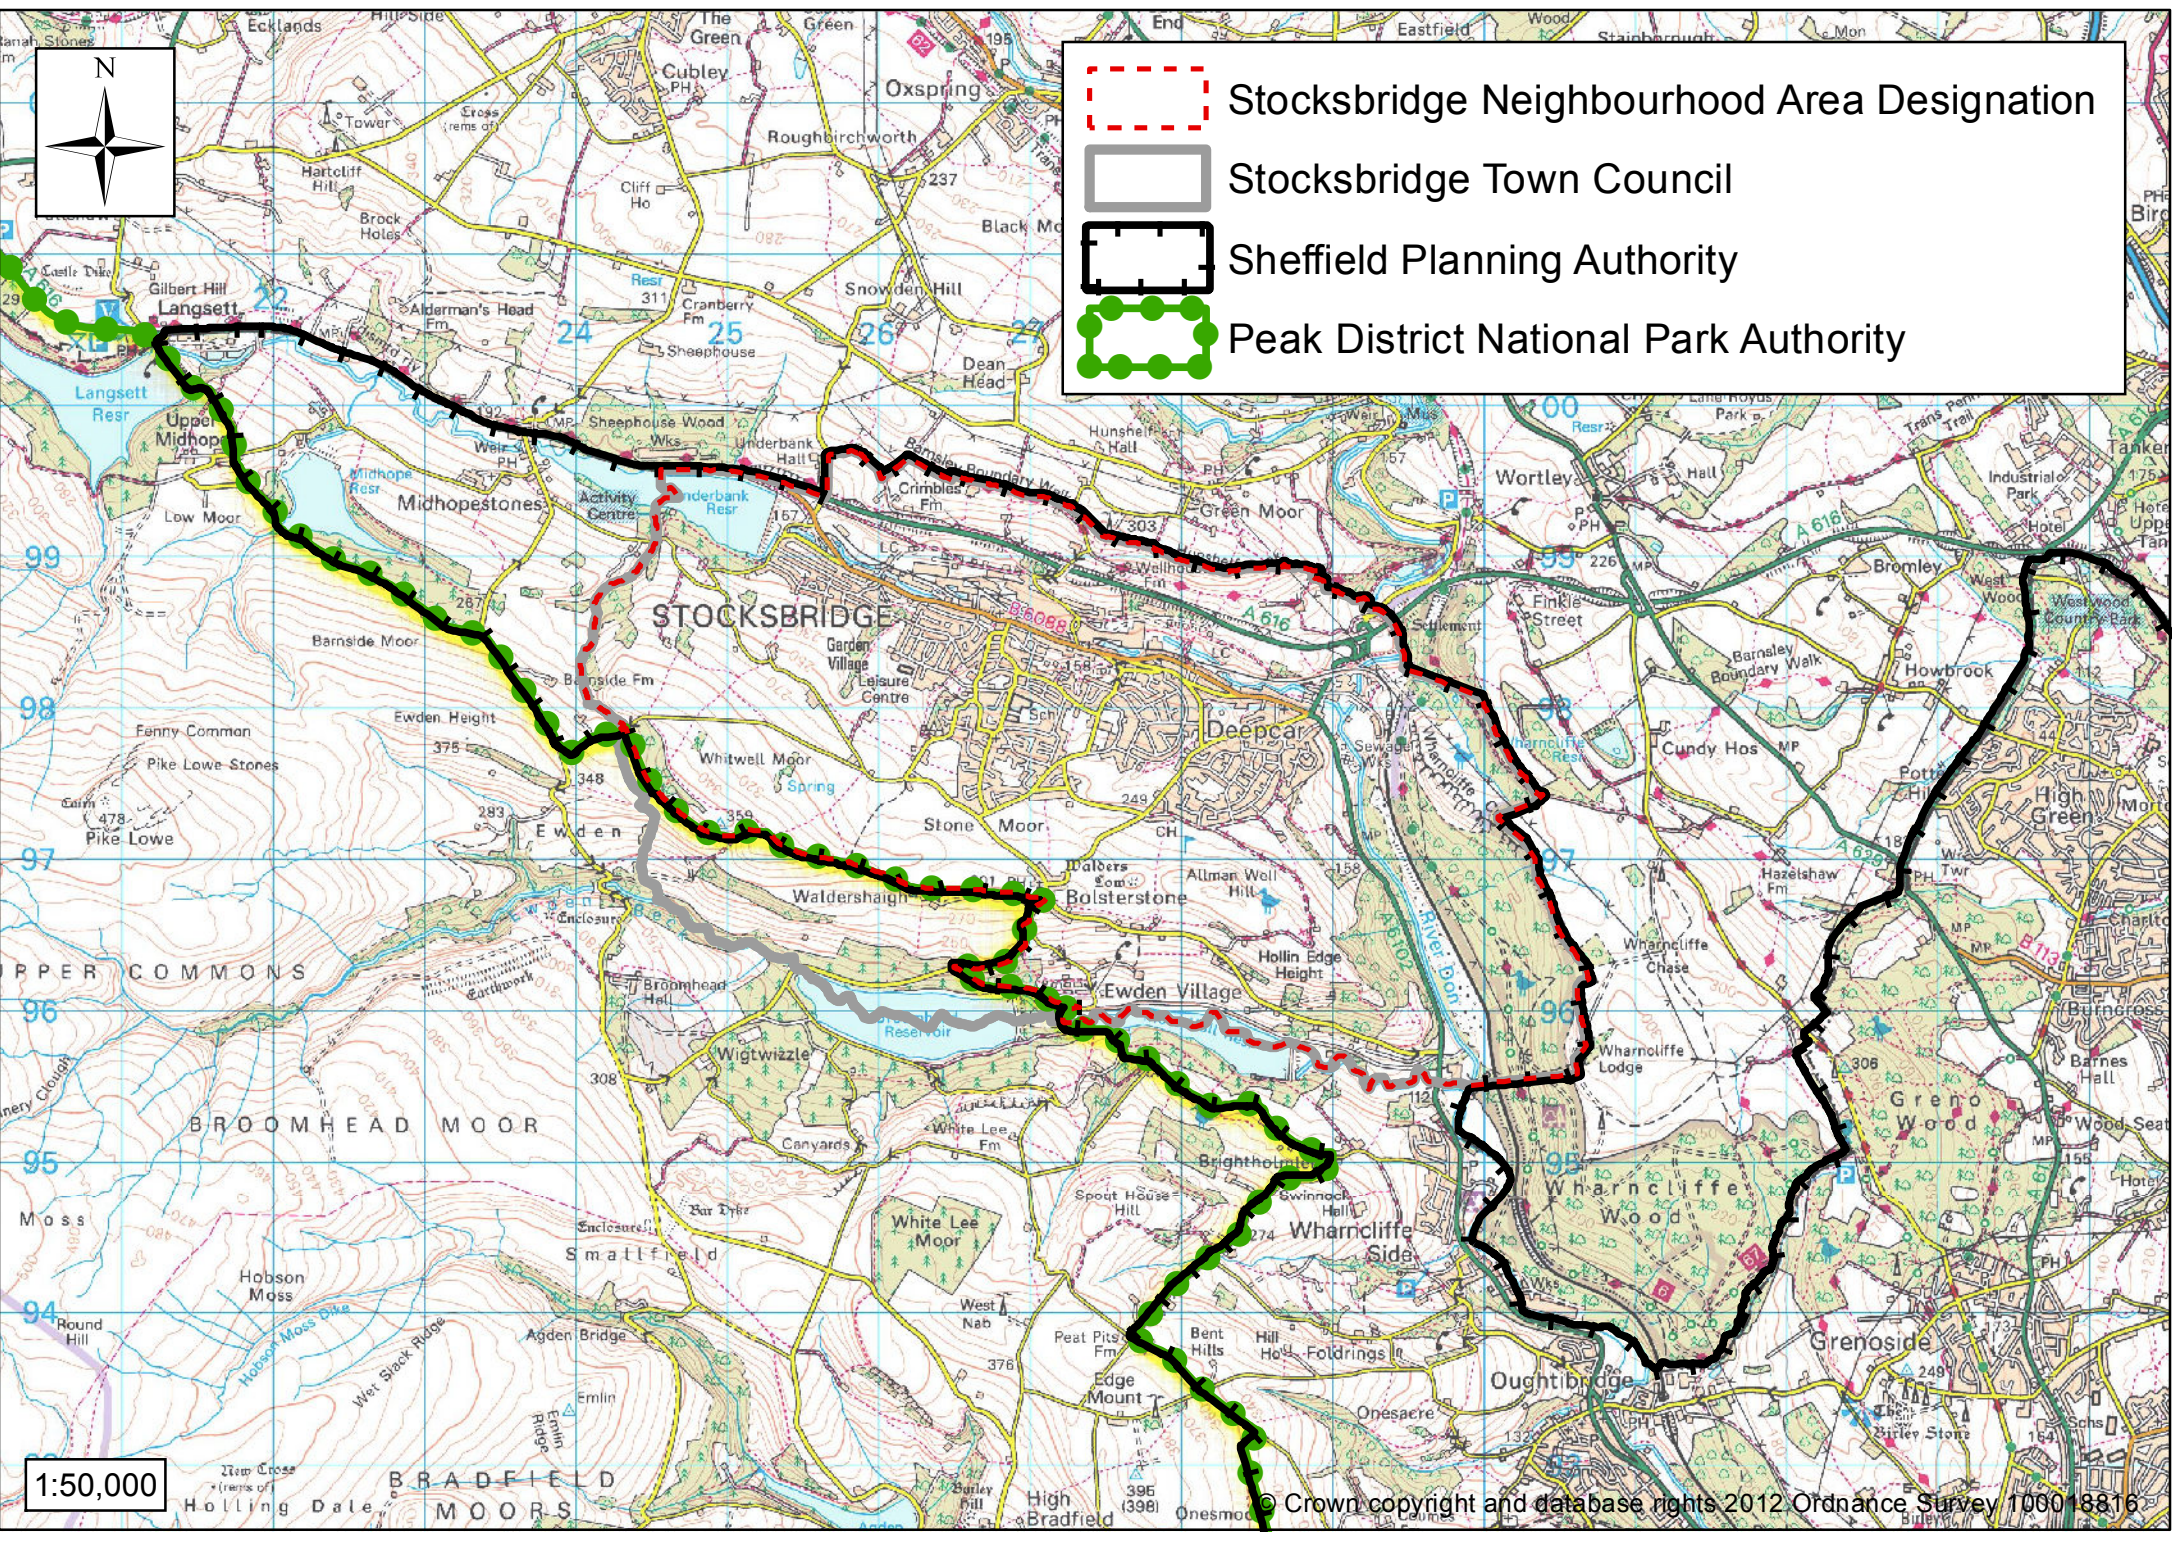

-  Stocksbridge Neighbourhood Area Designation
-  Stocksbridge Town Council
-  Sheffield Planning Authority
-  Peak District National Park Authority

1:50,000