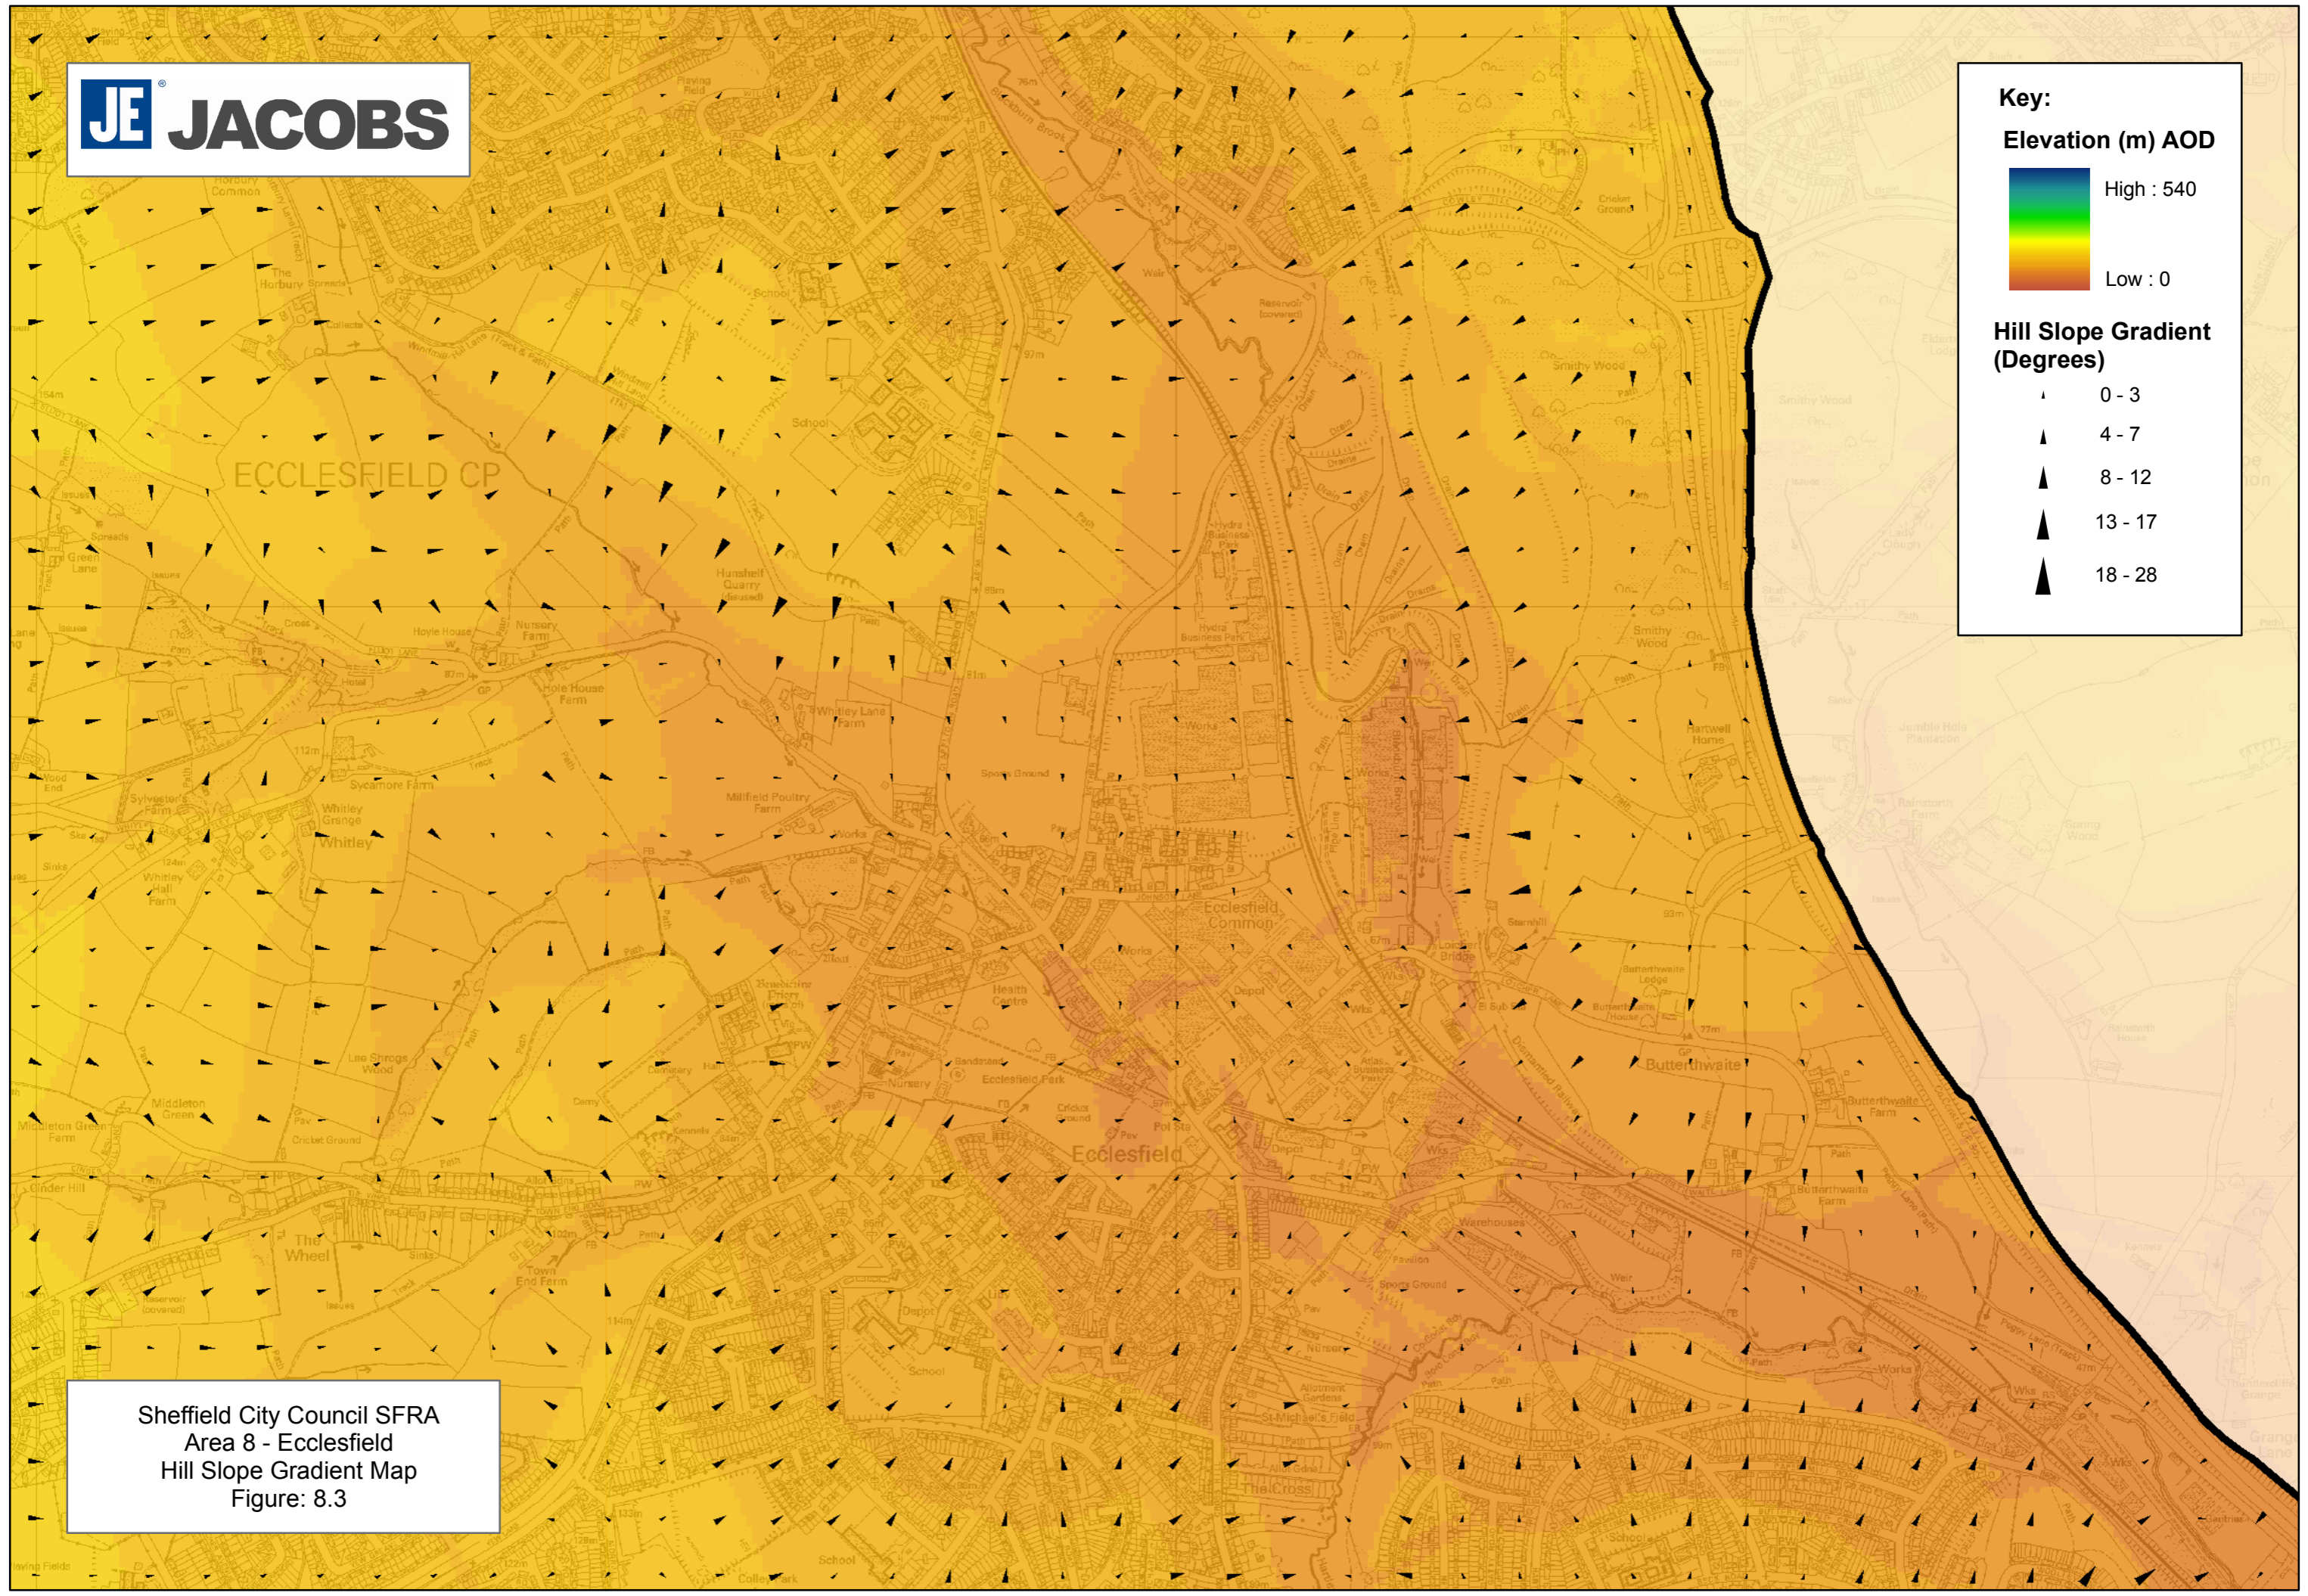

Key:

Elevation (m) AOD

High : 540
Low : 0

Hill Slope Gradient (Degrees)

- ▲ 0 - 3
- ▲ 4 - 7
- ▲ 8 - 12
- ▲ 13 - 17
- ▲ 18 - 28

Sheffield City Council SFRA
Area 8 - Ecclesfield
Hill Slope Gradient Map
Figure: 8.3