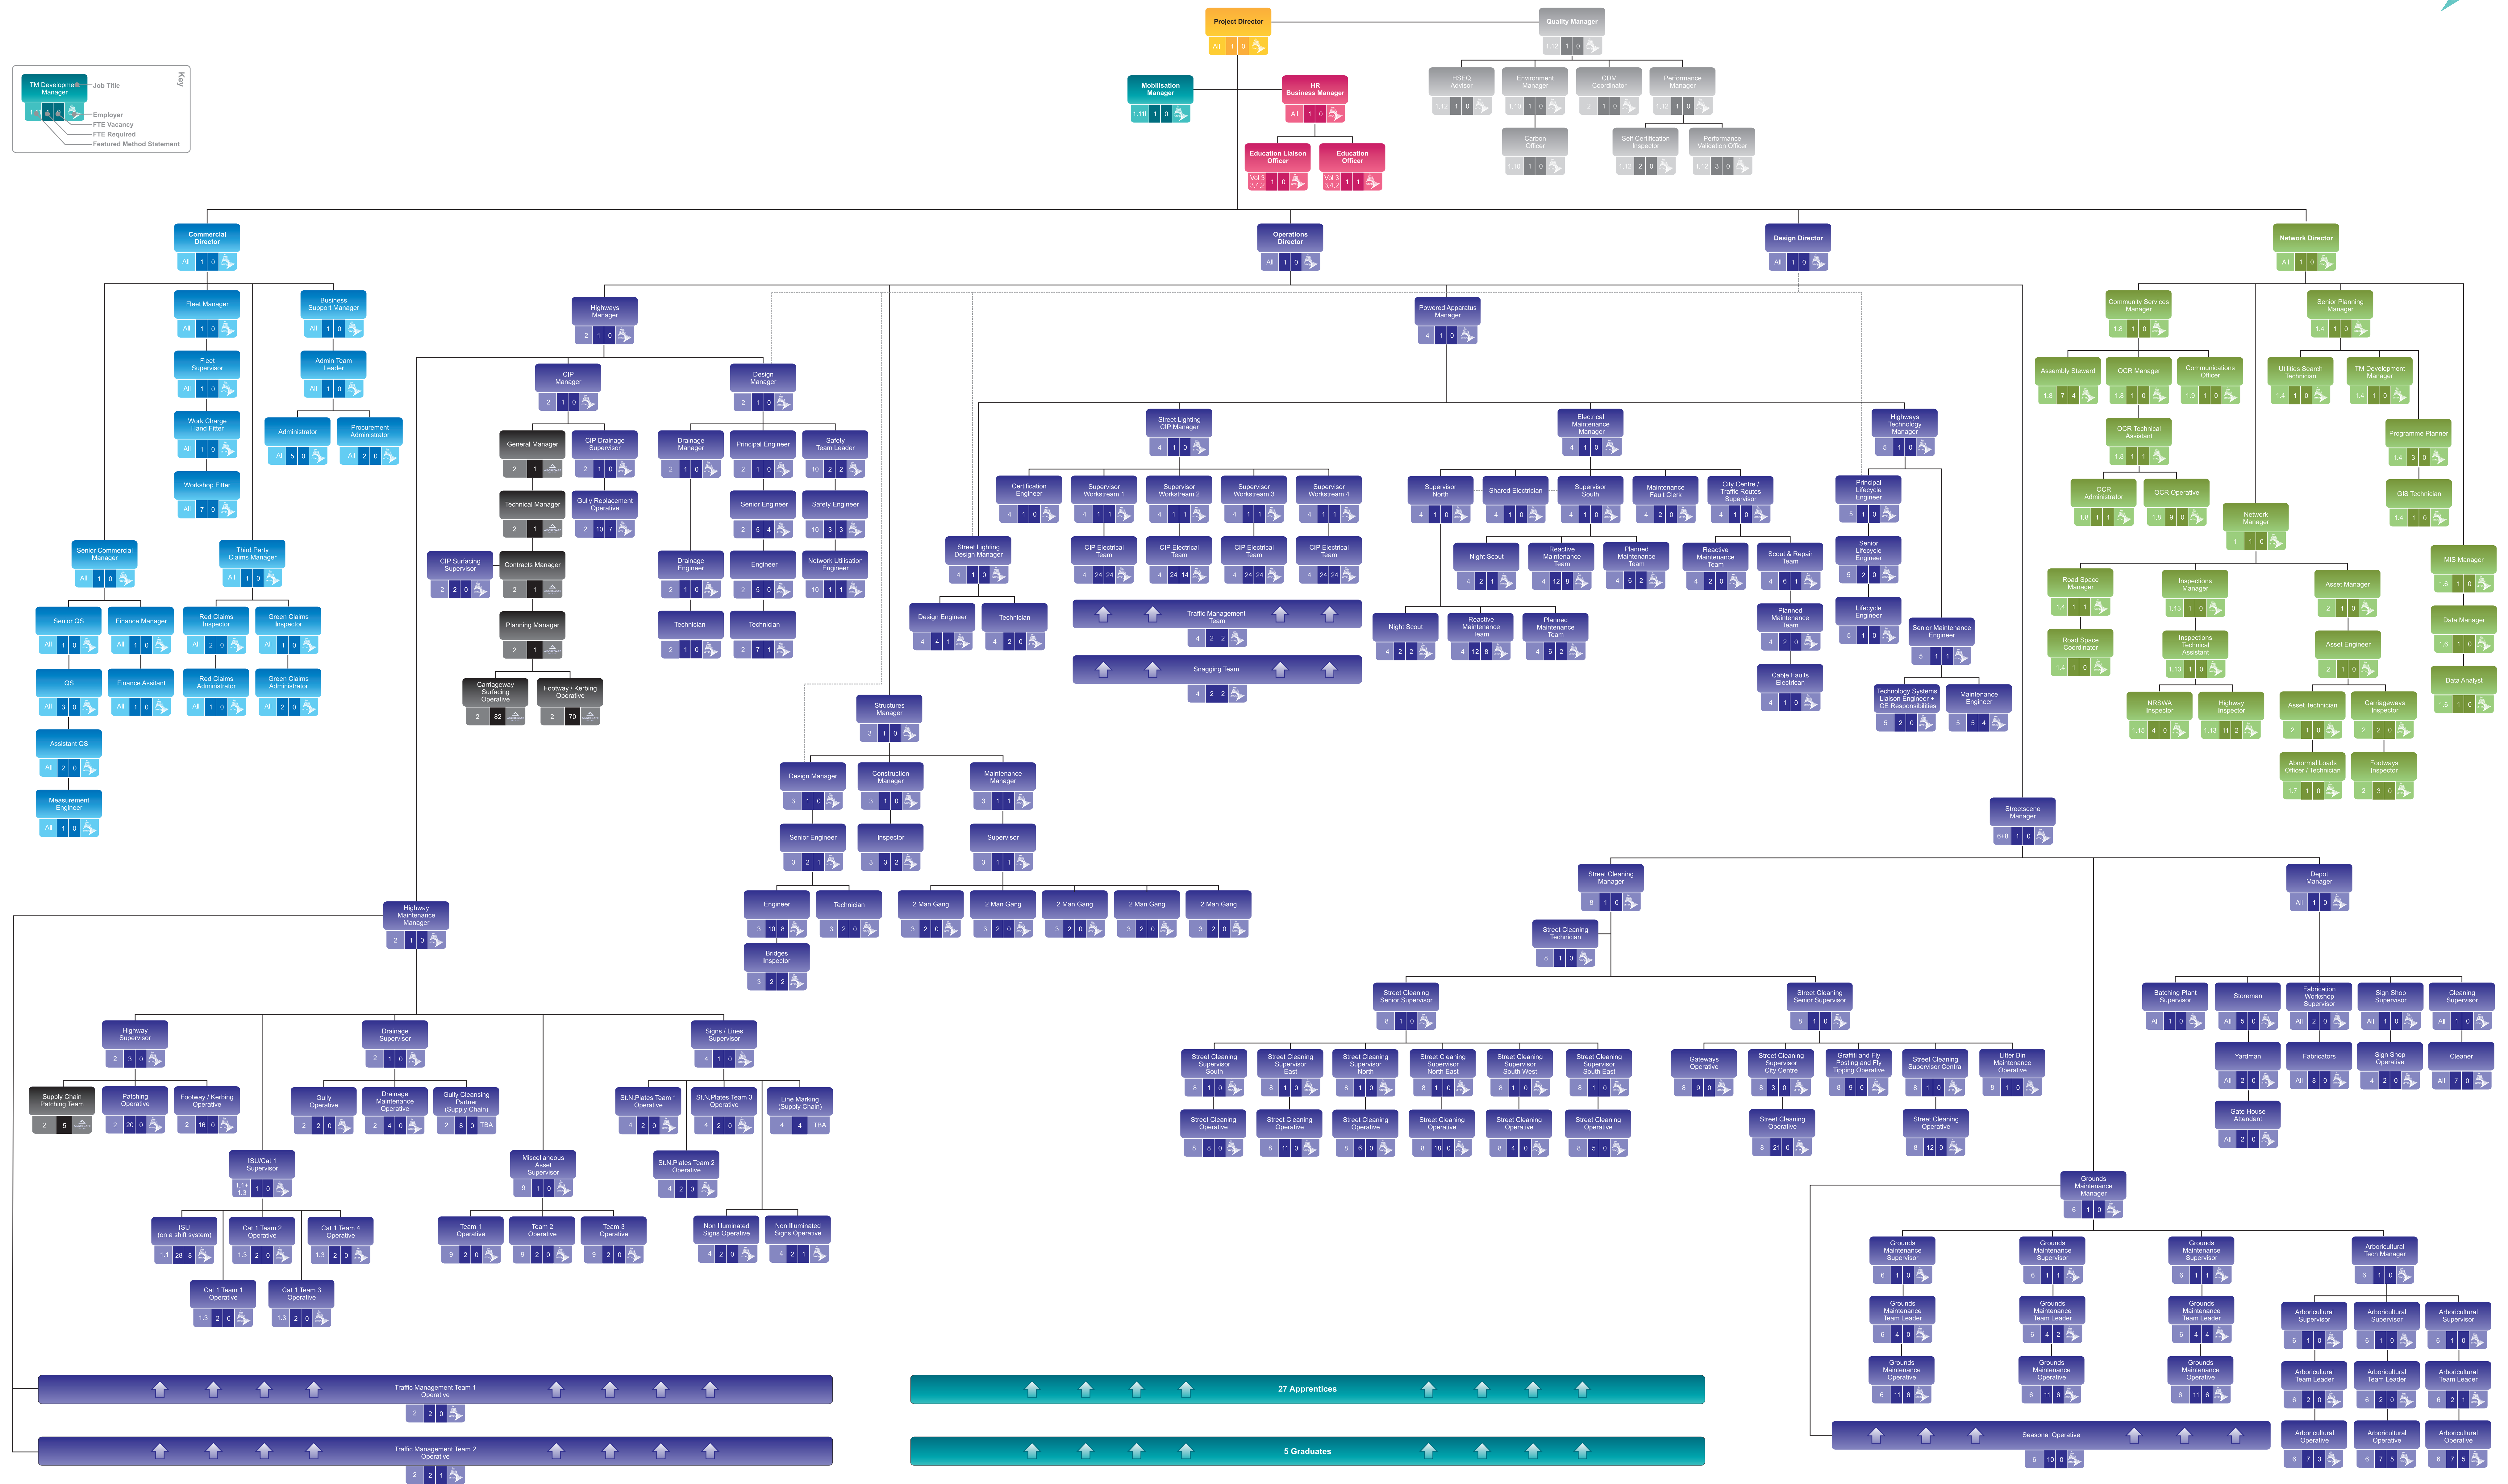

Organisation Chart - Core Investment Period

Amey Technical & Resource Support
Amey IT / Consulting - Sheffield Design Office, International Design Hub / One Gateway - Central HR / Logistics - Vehicles, Plant, Works Crews / Procurement / Group Communications

Organisation Chart - Recruitment Requirements

Amey Technical & Resource Support
Amey IT / Consulting - Sheffield Design Office, International Design Hub / One Gateway - Central HR / Logistics - Vehicles, Plant, Works Crews / Procurement / Group Communications