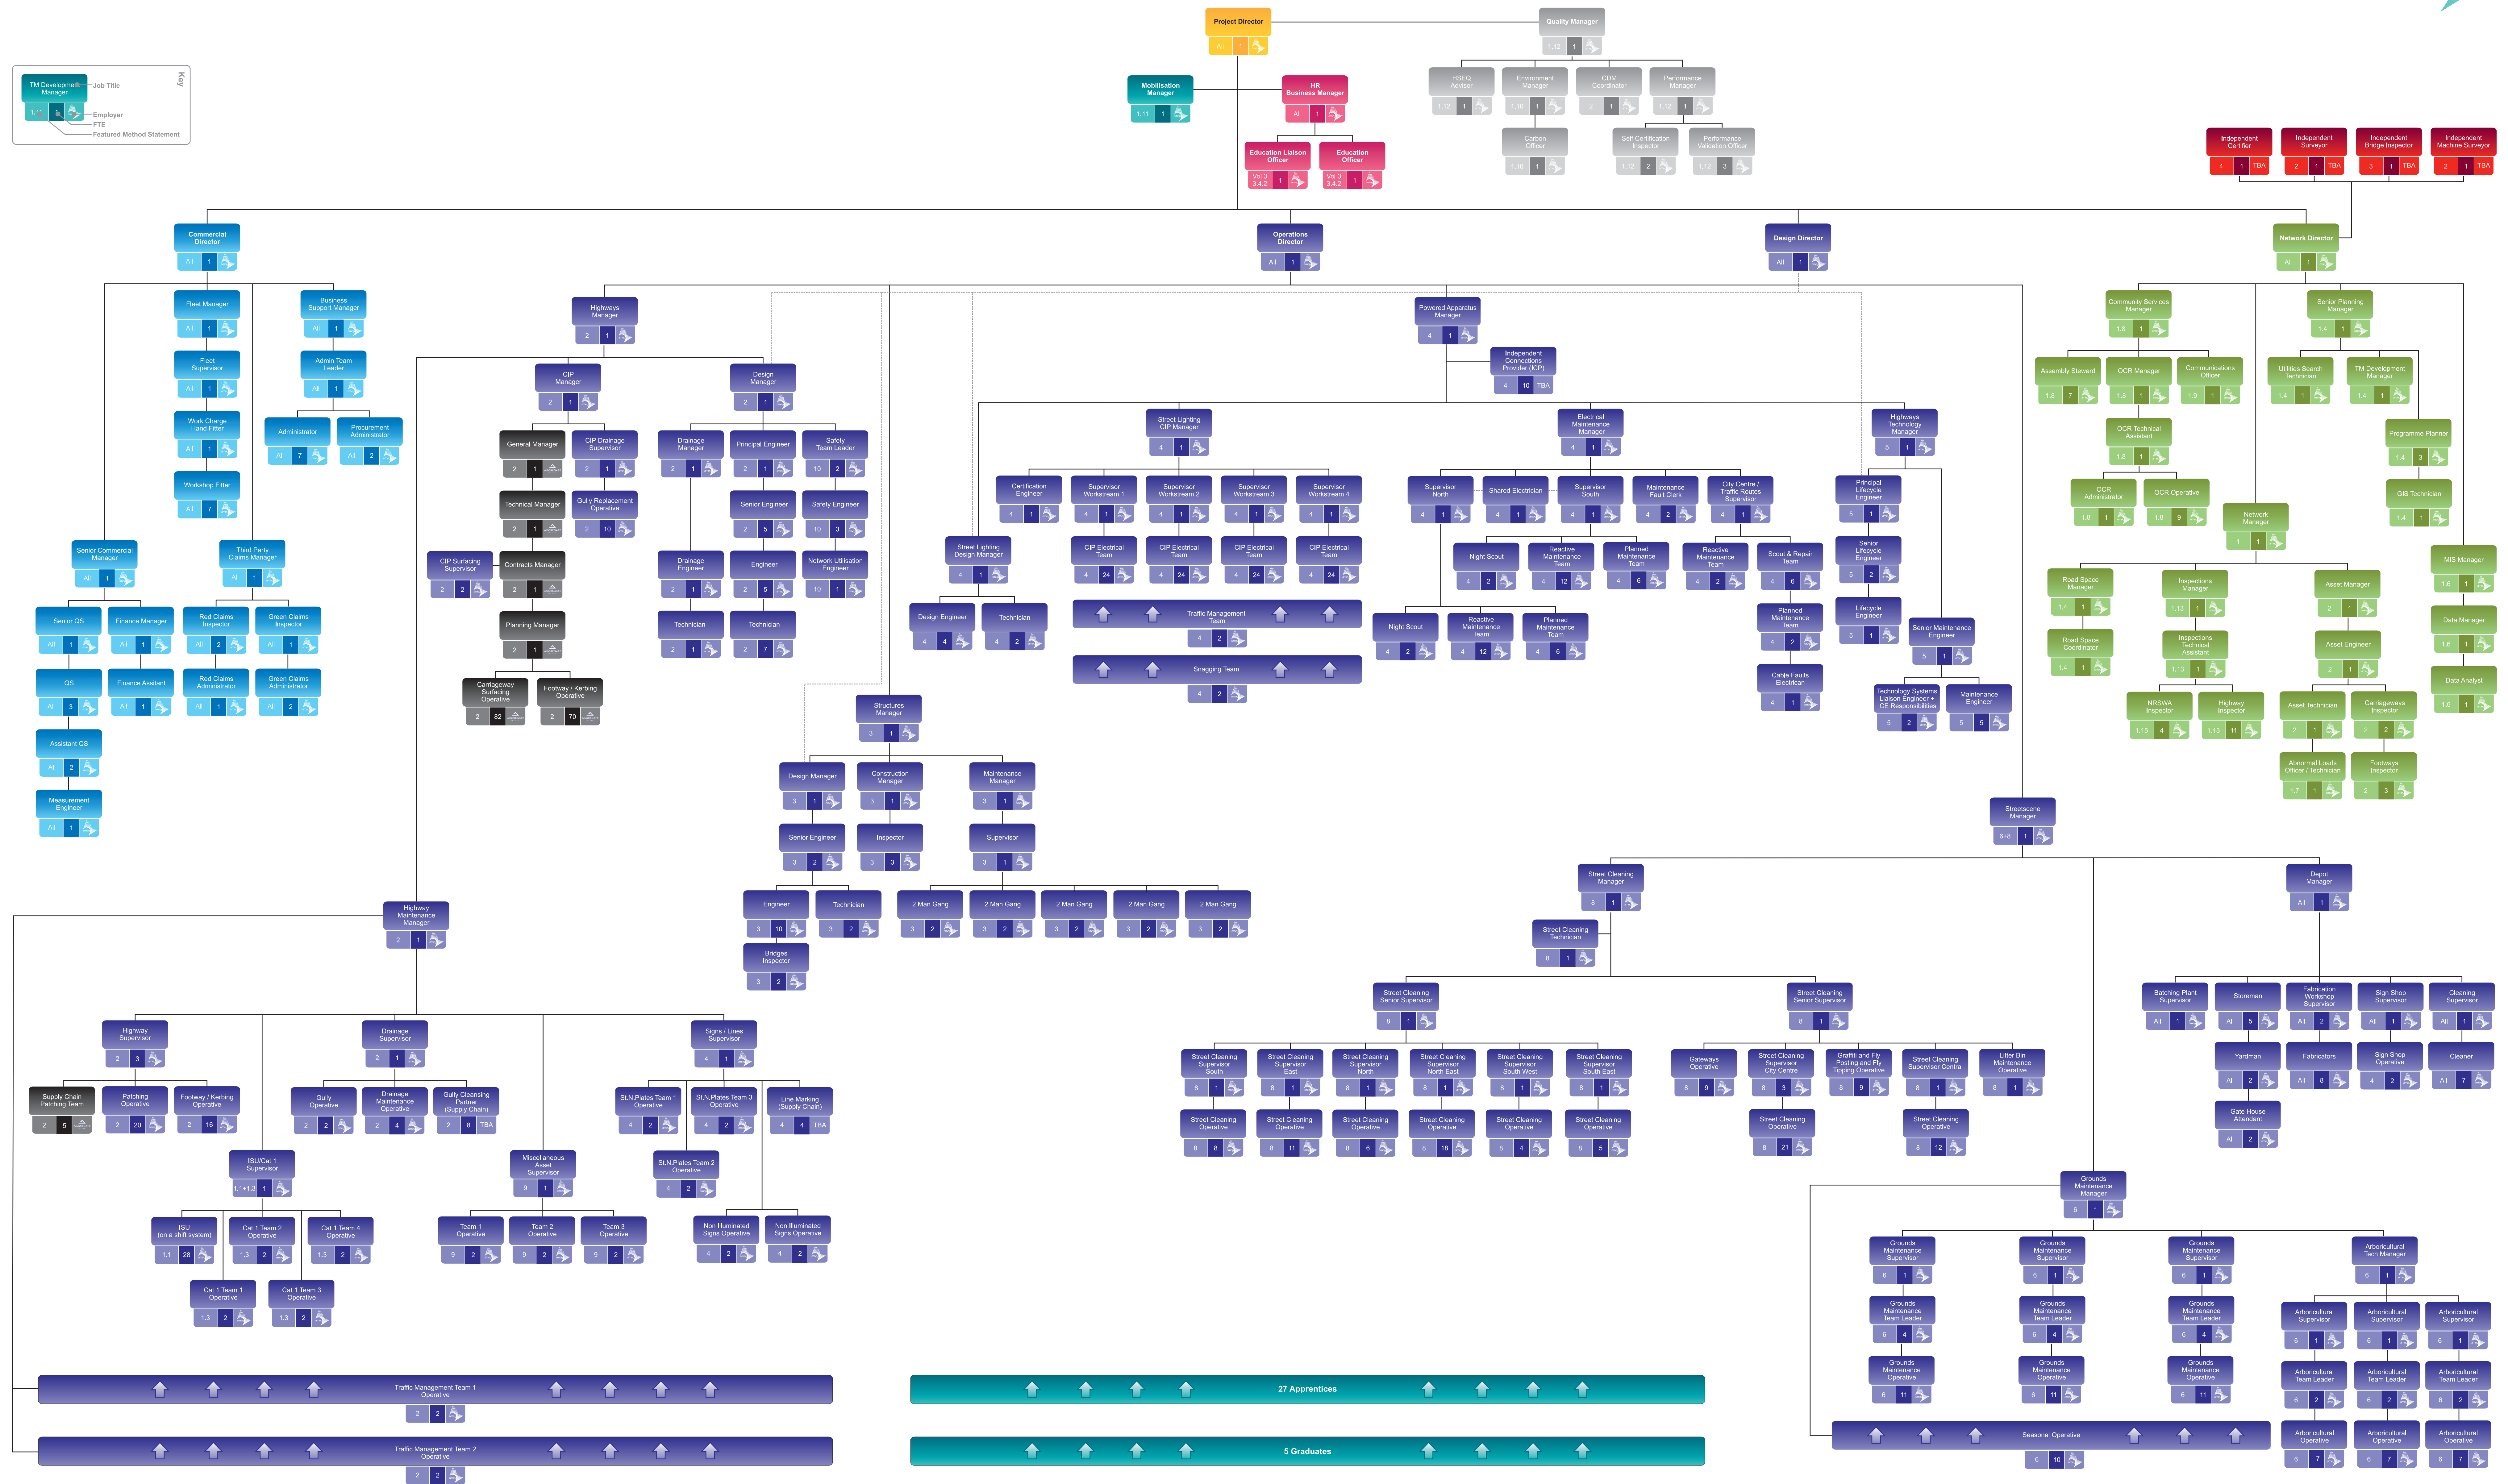

Organisation Chart - Core Investment Period

Amey Technical & Resource Support
Amey IT / Consulting - Sheffield Design Office, International Design Hub / One Gateway - Central HR / Logistics - Vehicles, Plant, Works Crews / Procurement / Group Communications

Organisation Chart - Recruitment Requirements

Amey Technical & Resource Support
Amey IT / Consulting - Sheffield Design Office, International Design Hub / One Gateway - Central HR / Logistics - Vehicles, Plant, Works Crews / Procurement / Group Communications